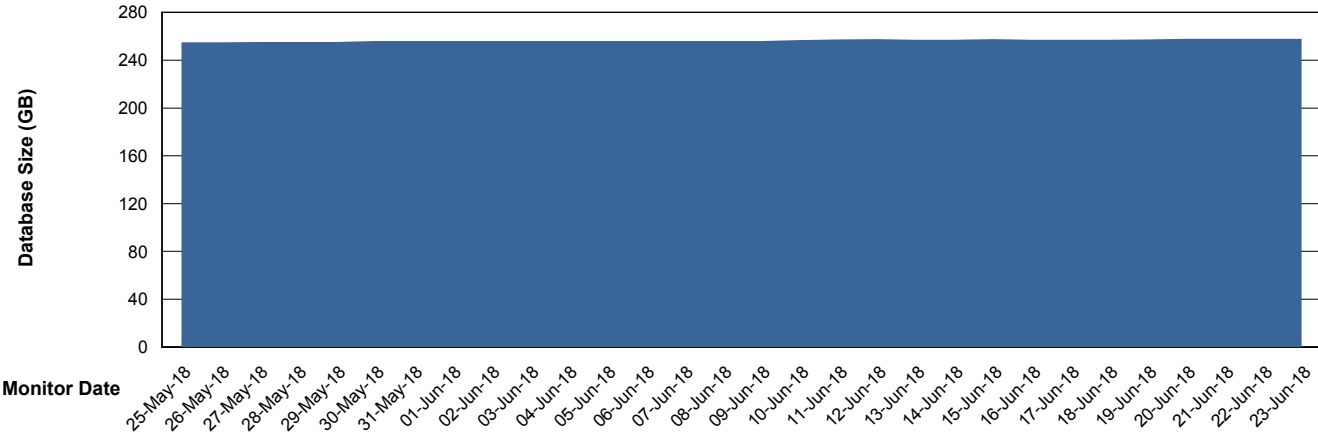

DATABASE SIZE PCODB_Production

Database growth over last month

Database Tablespace PCODB_Production

Date	Tablespace Name	Filesize (Gb)	Usedsize (Gb)	Percentage free
23-Jun-18	ABSDATA	103	86	17
	INDX	202	169	16
22-Jun-18	ABSDATA	103	86	17
	INDX	202	169	16
21-Jun-18	ABSDATA	103	86	17
	INDX	202	169	16
20-Jun-18	ABSDATA	103	86	17
	INDX	202	169	16
19-Jun-18	ABSDATA	103	86	17
	INDX	202	169	16
18-Jun-18	ABSDATA	103	86	17
	INDX	202	169	16
17-Jun-18	ABSDATA	103	86	17
	INDX	202	169	16