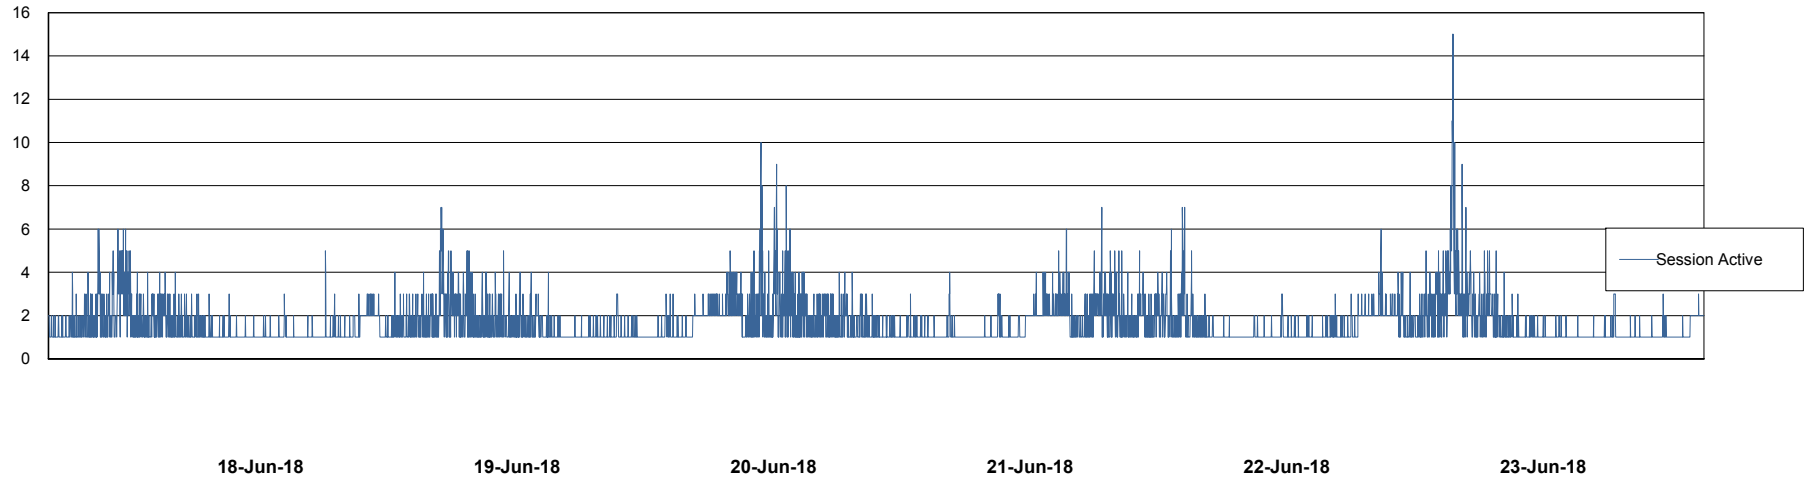

Database Performance PCODB_Production