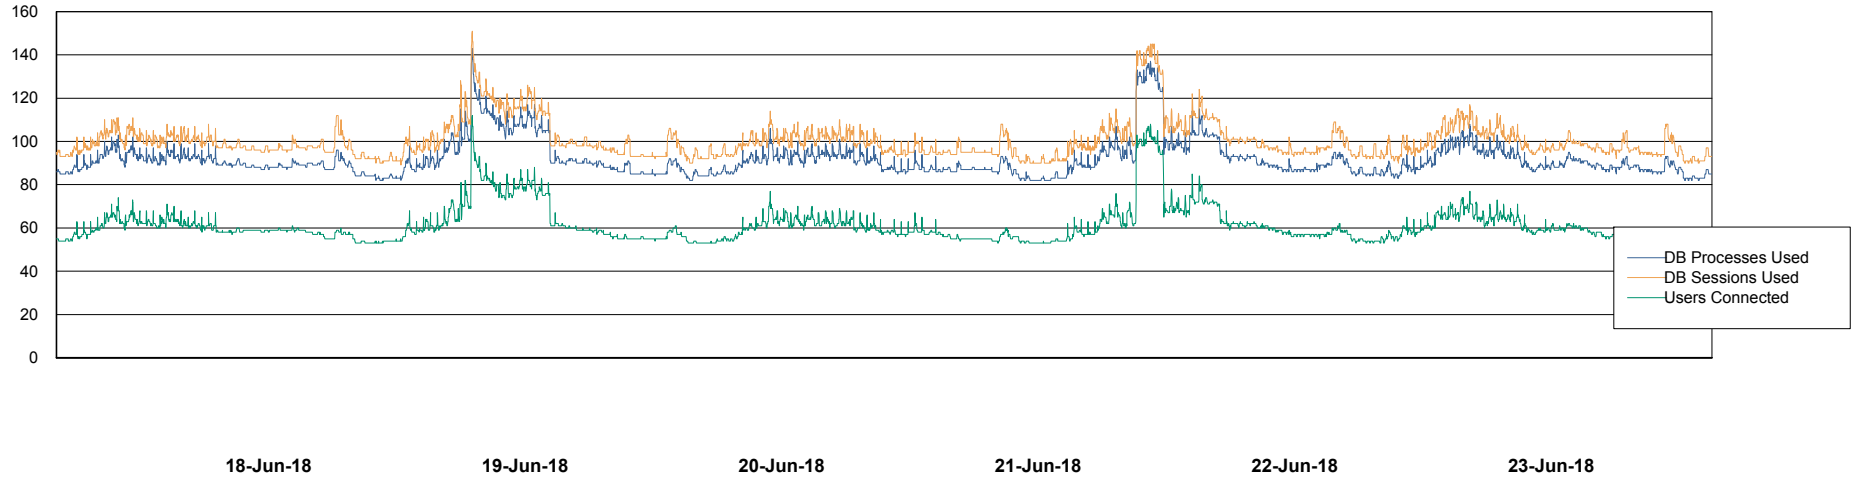

Database Performance PCODB_Production