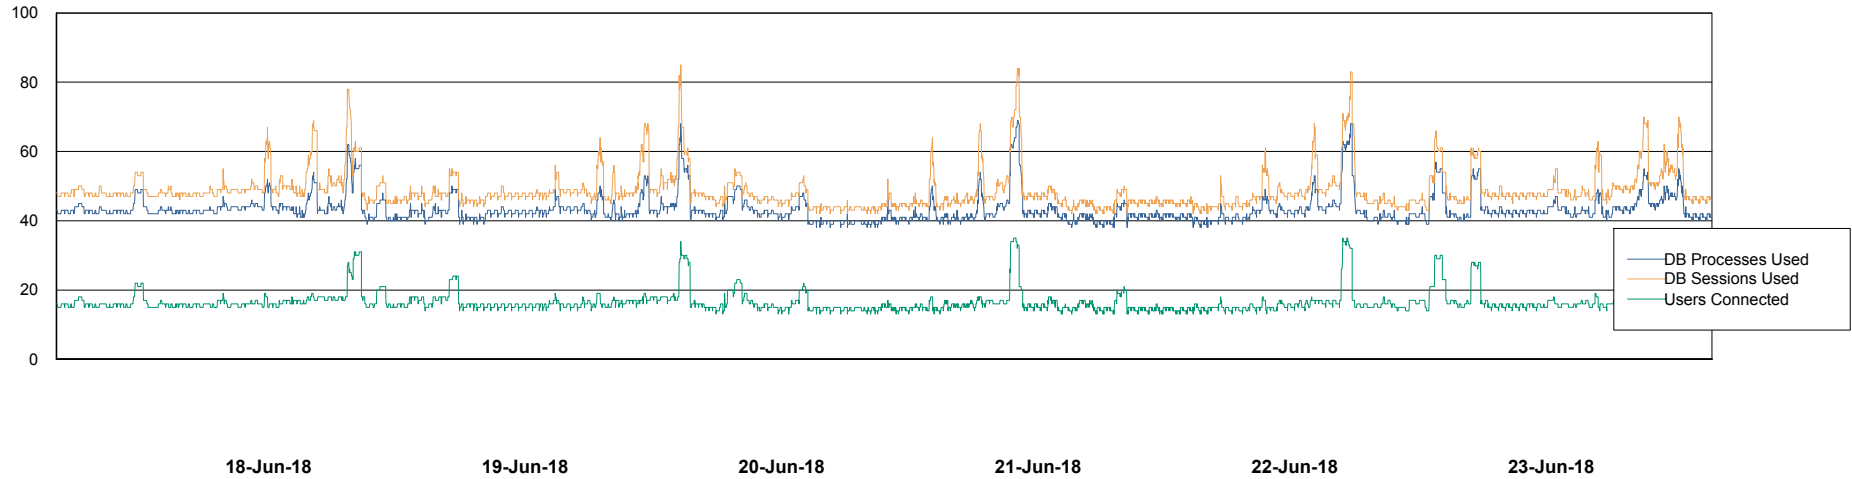

Database Performance LLGDBBI_Production