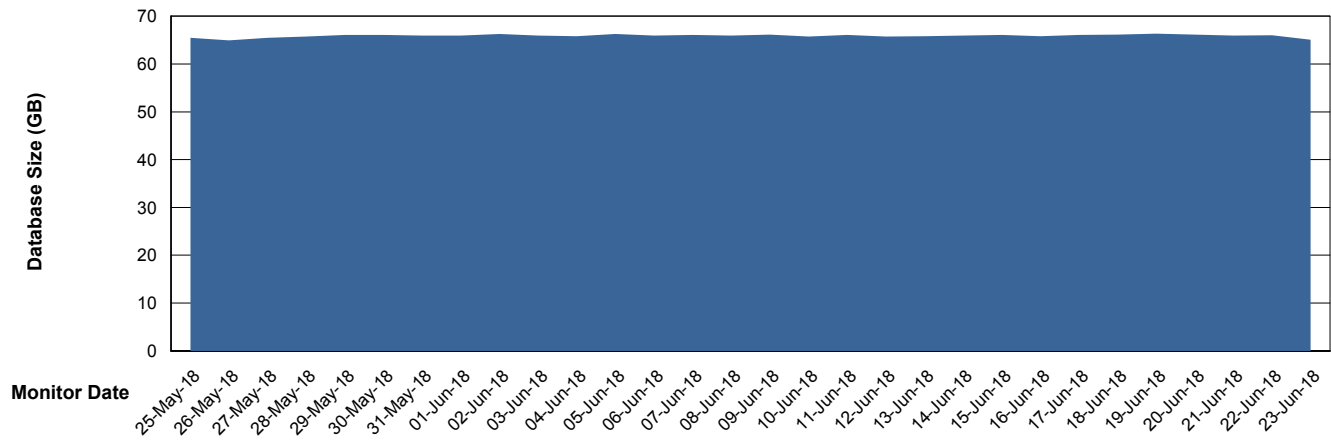

Customer LLG_Production
Database ID 53

Database Performance LLGDBBI_Production

Weekly SLA Customer Report

Customer LLG_Production
Database ID 53

DATABASE SIZE LLGDB_Production

Database growth over last month

DATABASE SIZE LLGDBBI_Production

Database growth over last month

Weekly SLA Customer Report

Customer LLG_Production
Database ID 53

Database Tablespace	LLGDB_Production
---------------------	------------------