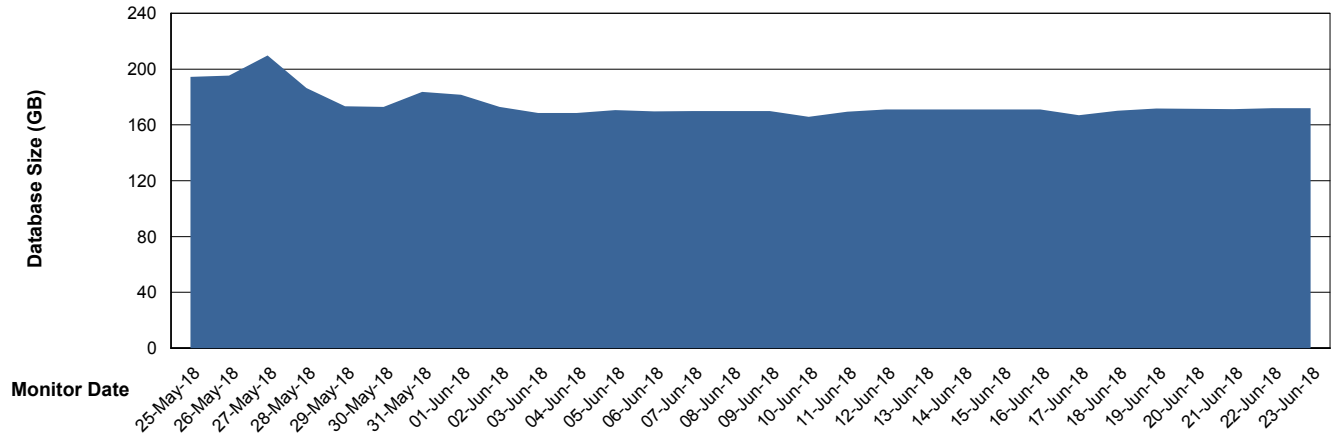

Weekly SLA Customer Report

Customer LLG_Production
Database ID 53

Database Performance LLGDB_Production

Weekly SLA Customer Report

Customer LLG_Production
Database ID 53

Database Performance LLGDB_Standby

Weekly SLA Customer Report

Customer LLG_Production
Database ID 53

Database Performance LLGDBBI_Production

Weekly SLA Customer Report

Customer LLG_Production
Database ID 53

DATABASE SIZE LLGDB_Production

Database growth over last month

DATABASE SIZE LLGDBBI_Production

Database growth over last month

Weekly SLA Customer Report

Customer LLG_Production
Database ID 53

Database Tablespace	LLGDB_Production
---------------------	------------------