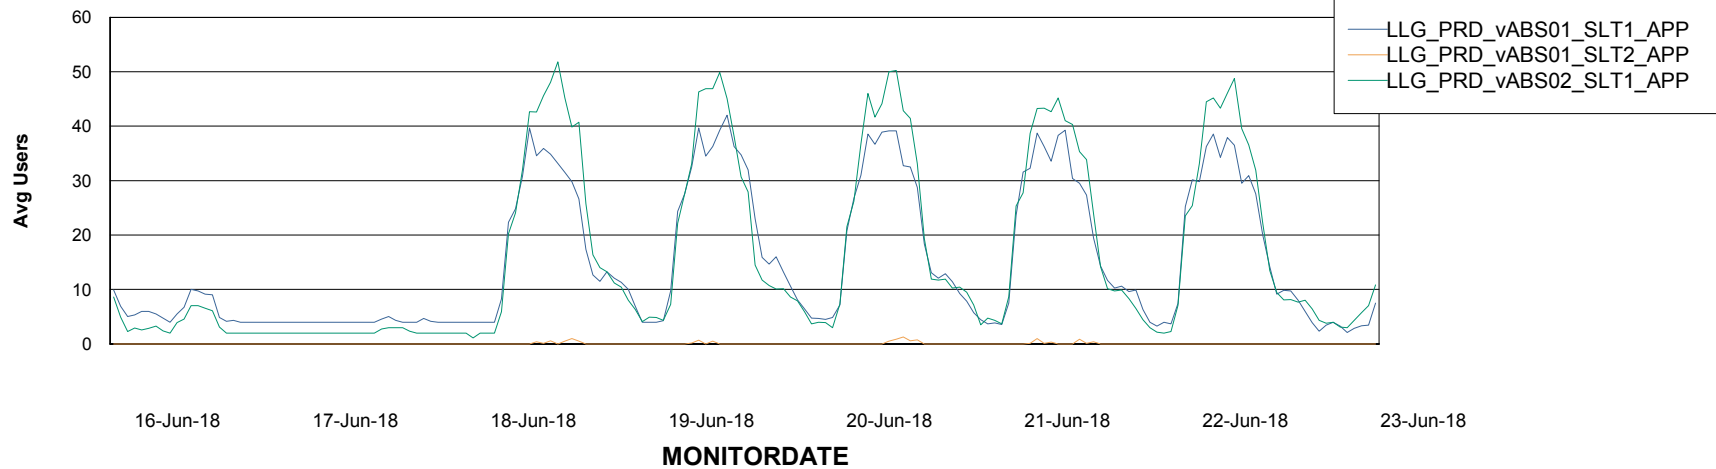

Weekly SLA Customer Report

Customer LLG_Production
Database ID 53

Database Tablespace LLGDBBI_Production

Date	Tablespace Name	Filesize (Gb)	Usedsize (Gb)	Percentage free
23-Jun-18	ABSDATA	38	33	13
	INDX	36	31	14
22-Jun-18	ABSDATA	38	33	13
	INDX	36	31	14
21-Jun-18	ABSDATA	38	33	13
	INDX	36	31	14
20-Jun-18	ABSDATA	38	33	13
	INDX	36	31	14
19-Jun-18	ABSDATA	38	33	13
	INDX	36	31	14
18-Jun-18	ABSDATA	38	33	13
	INDX	36	31	14
17-Jun-18	ABSDATA	38	33	13
	INDX	36	31	14

Weekly SLA Customer Report

Customer LLG_Production
Database ID 53

ABSSolute Application Server Services

Avg memory used per ABS Server Service

Avg users per day per ABS server

Weekly SLA Customer Report

Customer LLG_Production
Database ID 53