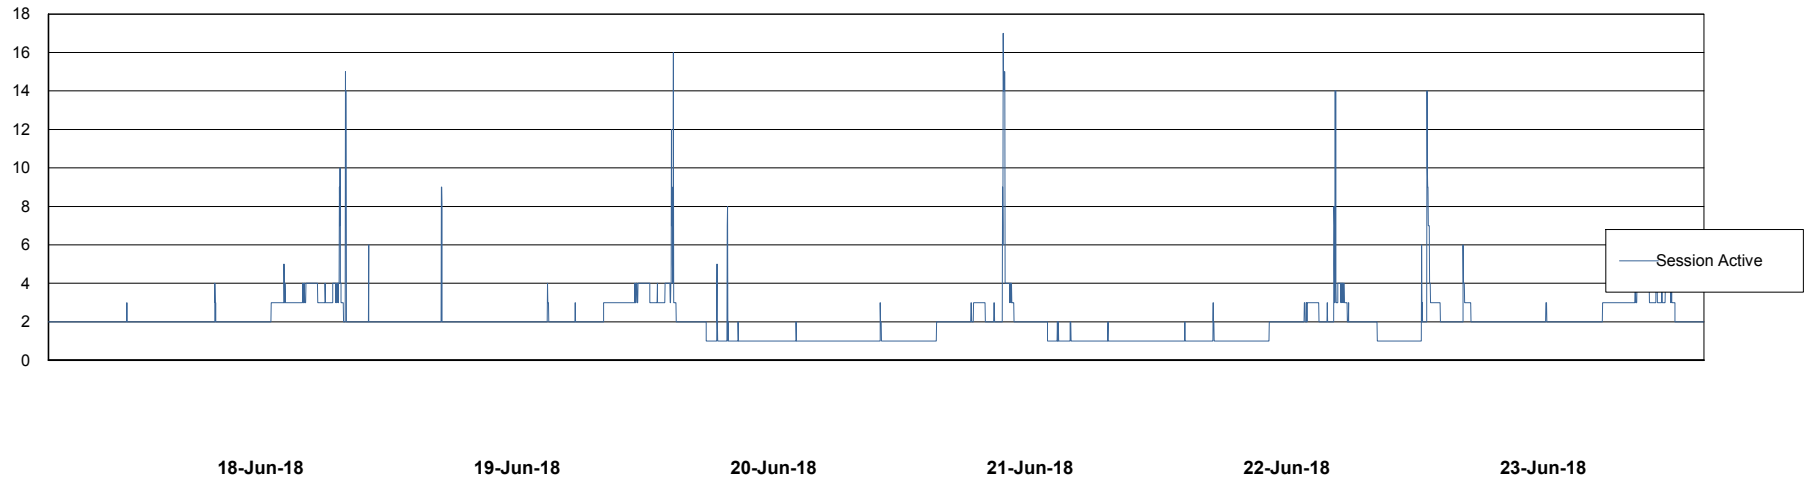

Weekly SLA Customer Report

Customer LLG_Production
Database ID 53

Database Performance LLGDB_Production

Weekly SLA Customer Report

Customer LLG_Production
Database ID 53

Database Performance LLGDB_Standby

Weekly SLA Customer Report

Customer LLG_Production
Database ID 53

Database Performance LLGDBBI_Production

Weekly SLA Customer Report

Customer LLG_Production
Database ID 53

DATABASE SIZE LLGDB_Production

Database growth over last month