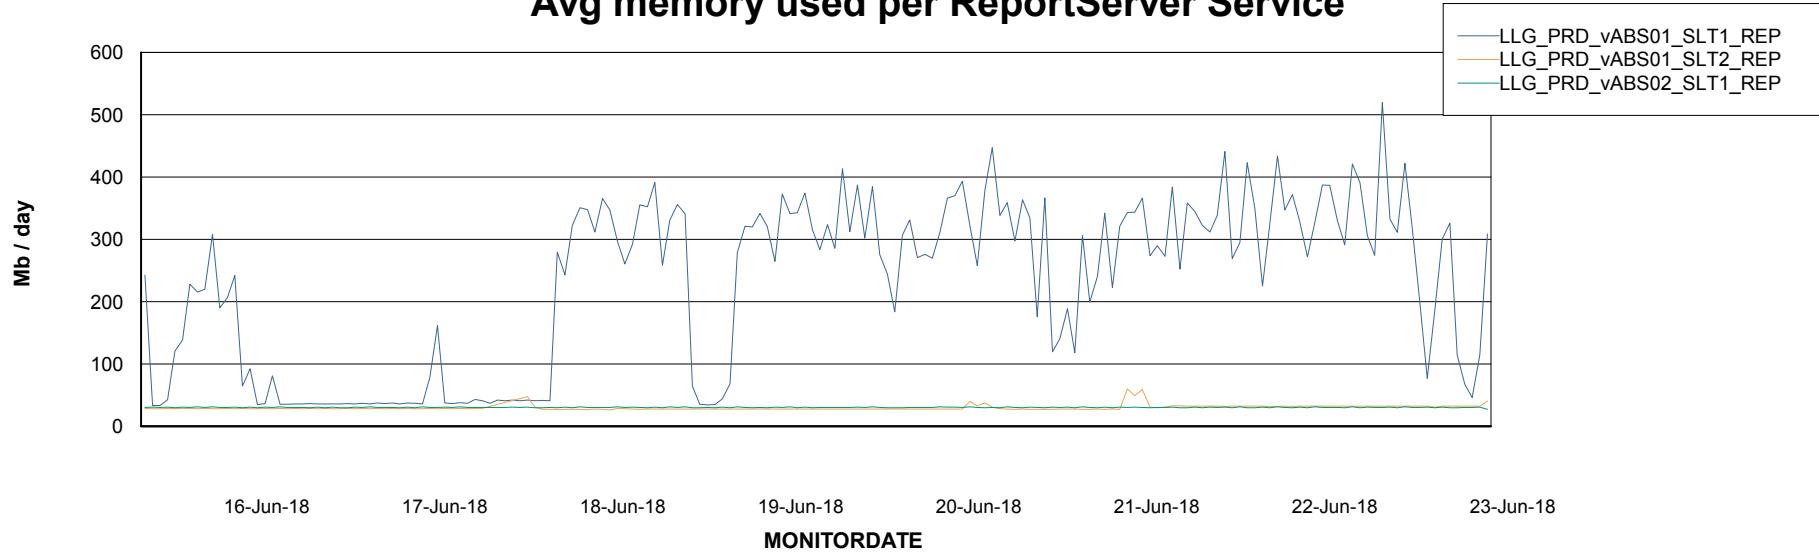

ABSSolute Application ReportServer Services

Avg memory used per ReportServer Service