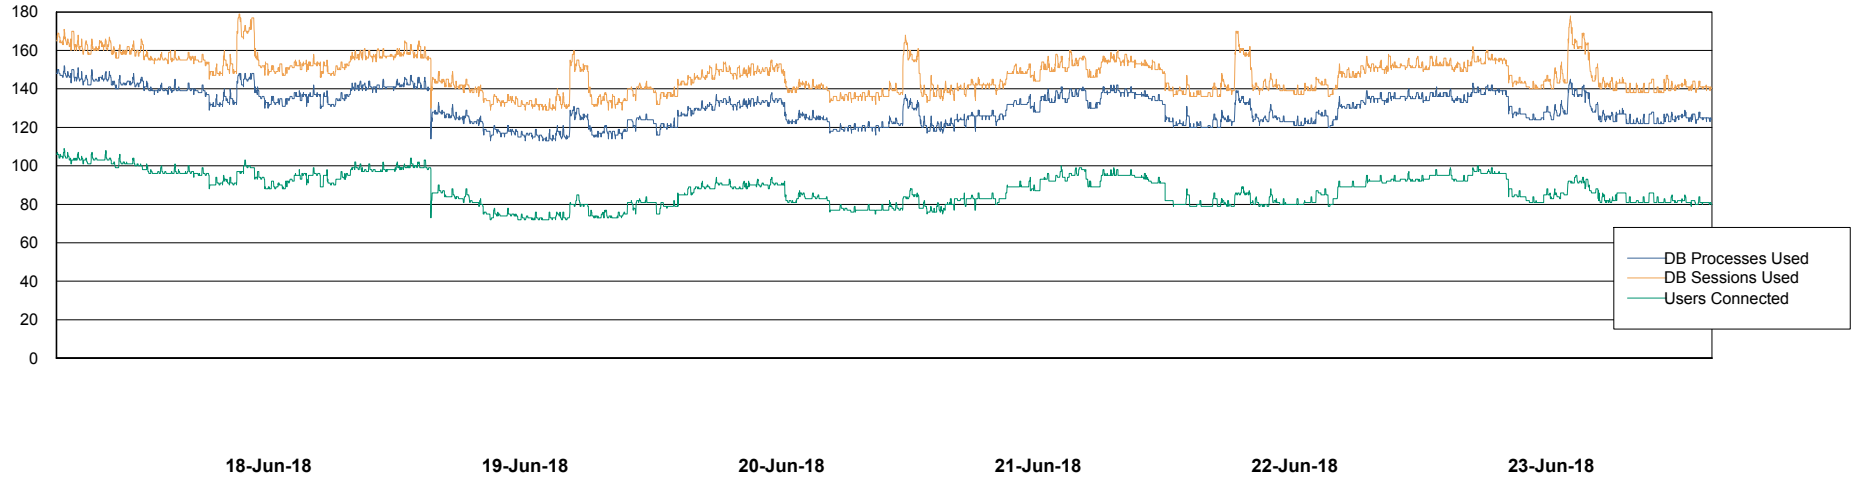

Database Performance LLGDB_Production