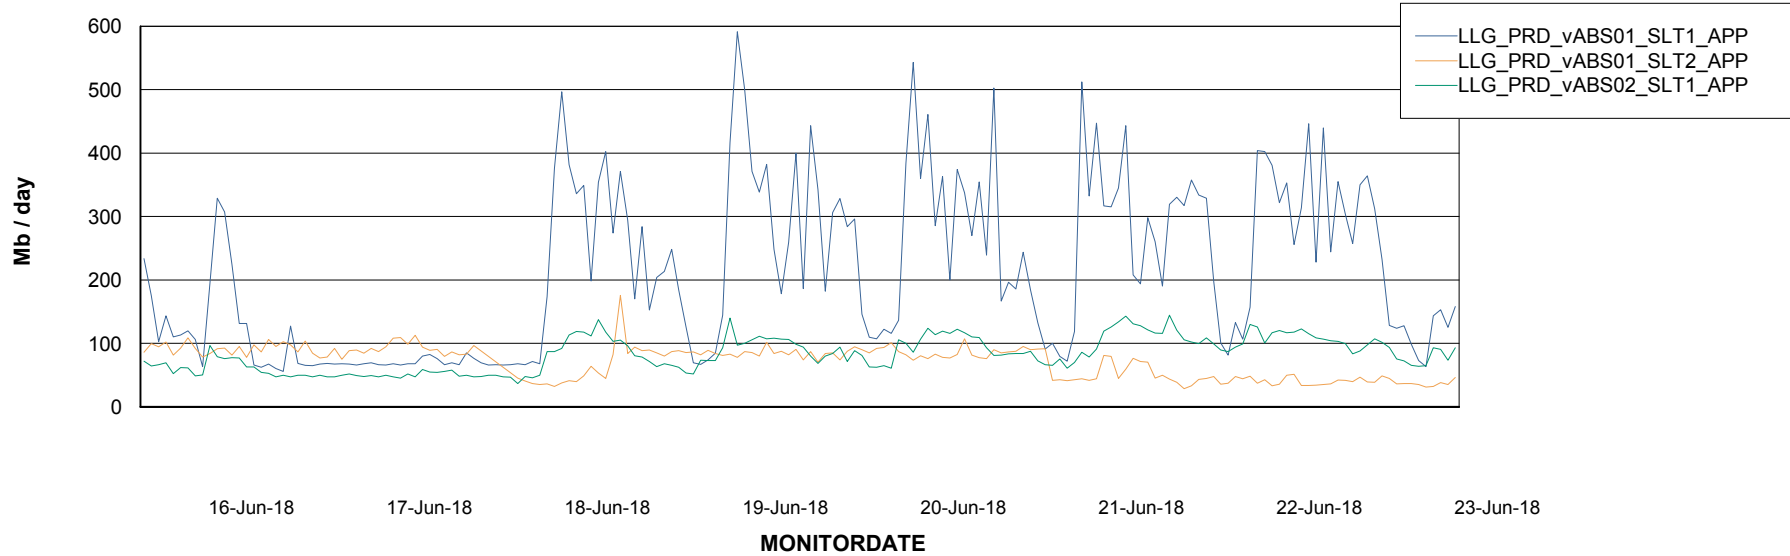

ABSSolute Application Server Services

Avg memory used per ABS Server Service