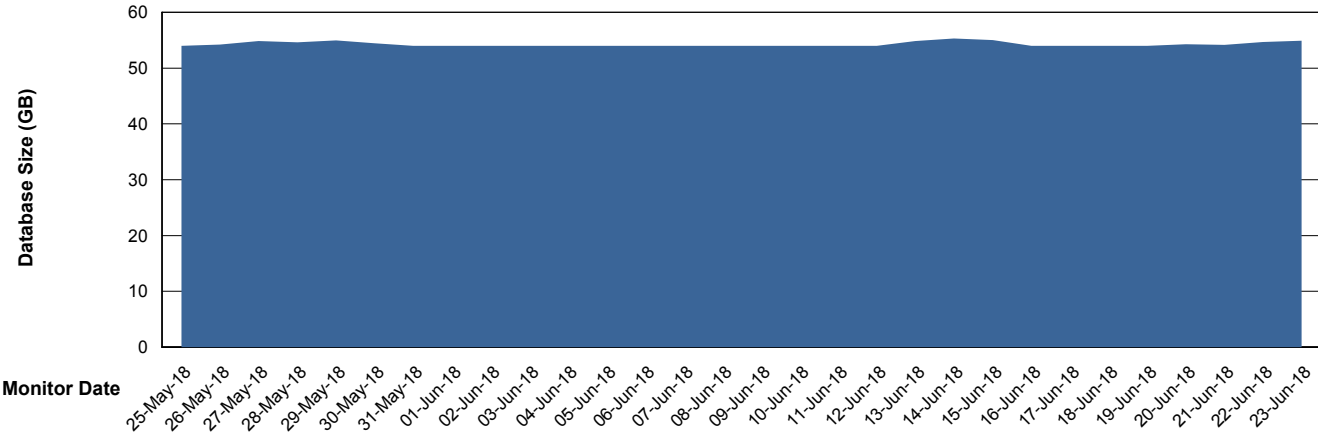

Weekly SLA Customer Report

Customer KLA_Production
Database ID 65

Database Performance KLADB_Production

Weekly SLA Customer Report

Customer KLA_Production
Database ID 65

Database Performance KLADB_Standby

Weekly SLA Customer Report

Customer KLA_Production
 Database ID 65

DATABASE SIZE KLADB_Production

Database growth over last month

Database Tablespace KLADB_Production

Date	Tablespace Name	Filesize (Gb)	Usedsize (Gb)	Percentage free
23-Jun-18	ABSDATA	28	26	7
	INDX	28	25	11
22-Jun-18	ABSDATA	28	26	7
	INDX	28	25	11
21-Jun-18	ABSDATA	28	26	7
	INDX	28	25	11
20-Jun-18	ABSDATA	28	26	7
	INDX	28	25	11
19-Jun-18	ABSDATA	28	26	7
	INDX	28	25	11
18-Jun-18	ABSDATA	28	26	7
	INDX	28	25	11
17-Jun-18	ABSDATA	28	26	7
	INDX	28	25	11