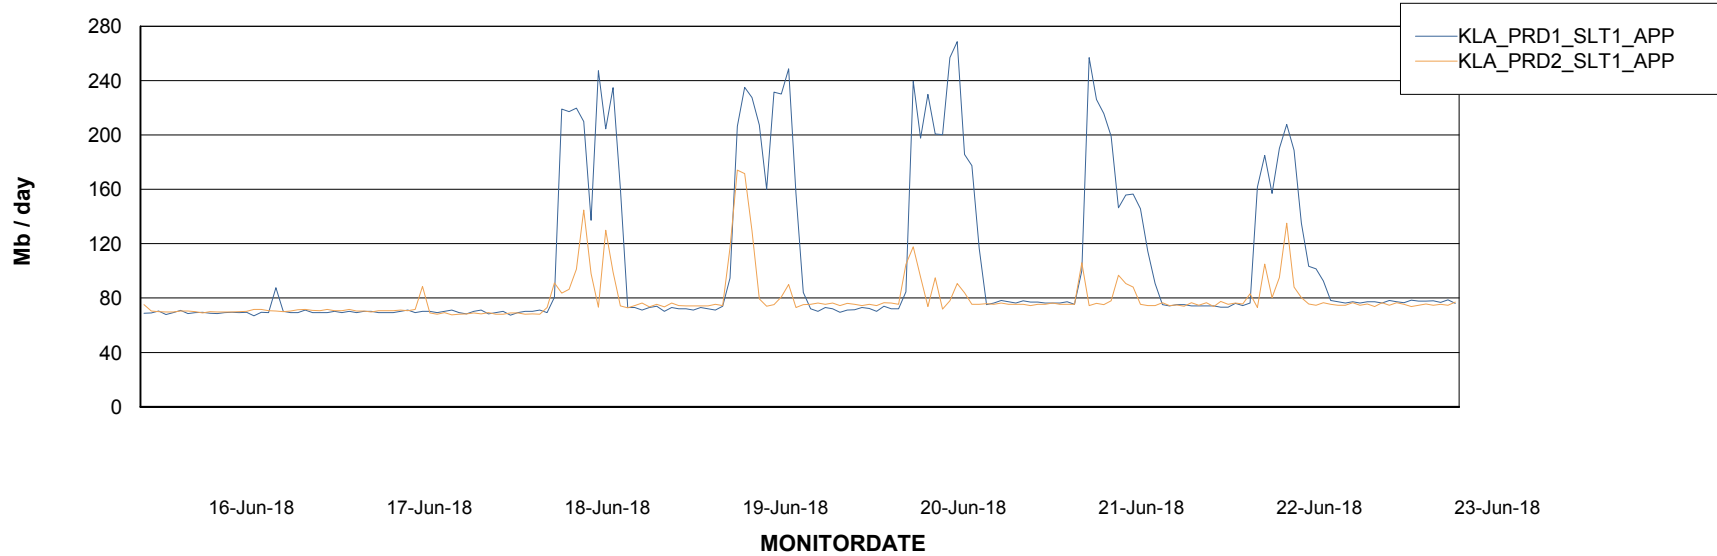

ABSSolute Application Server Services

Avg memory used per ABS Server Service