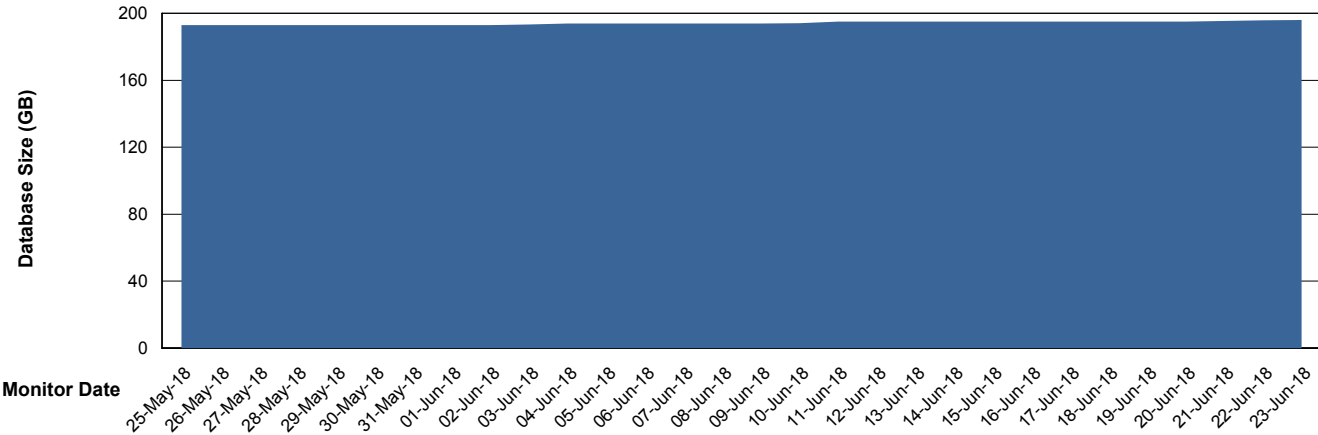

Weekly SLA Customer Report

Customer FIS_Production
Database ID 46

Database Performance FISDB_Production

Weekly SLA Customer Report

Customer FIS_Production
Database ID 46

Database Performance FISDB_Standby

Weekly SLA Customer Report

Customer FIS_Production
 Database ID 46

DATABASE SIZE FISDB_Production

Database growth over last month

Database Tablespace FISDB_Production

| Date | Tablespace Name | Filesize (Gb) | Usedsize (Gb) | Percentage free |
|-----------|-----------------|---------------|---------------|-----------------|
| 23-Jun-18 | ABSDATA | 98 | 80 | 18 |
| | INDX | 131 | 110 | 16 |
| 22-Jun-18 | ABSDATA | 98 | 80 | 18 |
| | INDX | 131 | 110 | 16 |
| 21-Jun-18 | ABSDATA | 98 | 80 | 18 |
| | INDX | 131 | 110 | 16 |
| 20-Jun-18 | ABSDATA | 98 | 80 | 18 |
| | INDX | 131 | 110 | 16 |
| 19-Jun-18 | ABSDATA | 98 | 80 | 18 |
| | INDX | 131 | 110 | 16 |
| 18-Jun-18 | ABSDATA | 98 | 80 | 18 |
| | INDX | 131 | 110 | 16 |
| 17-Jun-18 | ABSDATA | 98 | 80 | 18 |
| | INDX | 131 | 110 | 16 |