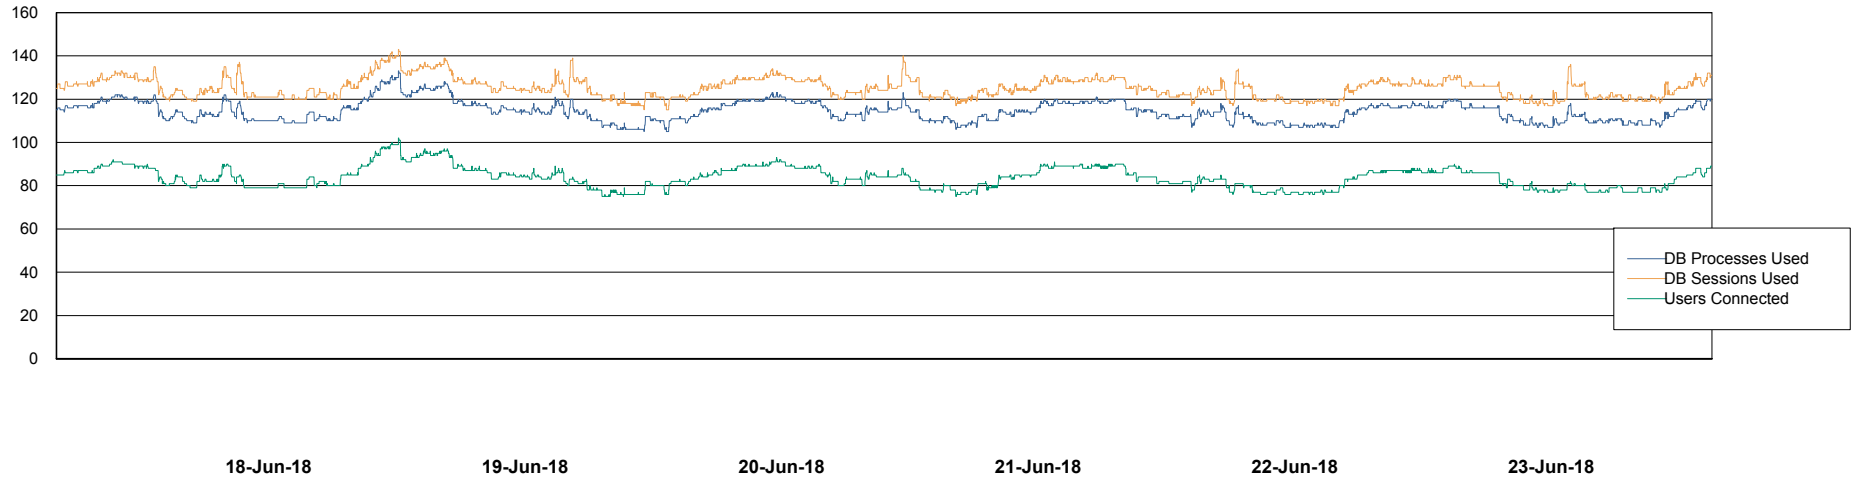

Harddisk Usage FIS_PRD_ORACLE2

| | Free disk space on c: (%) | Total disk space on c: (Gb) | Free disk space on l: (%) | Total disk space on l: (Gb) | Free disk space on o: (%) | Total disk space on o: (Gb) |
|-----------|---------------------------|-----------------------------|---------------------------|-----------------------------|---------------------------|-----------------------------|
| 23-Jun-18 | 70 | 279 | 18 | 279 | 12 | 373 |
| 22-Jun-18 | 70 | 279 | 18 | 279 | 12 | 373 |
| 21-Jun-18 | 70 | 279 | 18 | 279 | 12 | 373 |
| 20-Jun-18 | 70 | 279 | 18 | 279 | 12 | 373 |
| 19-Jun-18 | 70 | 279 | 18 | 279 | 12 | 373 |
| 18-Jun-18 | 70 | 279 | 18 | 279 | 12 | 373 |
| 17-Jun-18 | 70 | 279 | 18 | 279 | 12 | 373 |

Weekly SLA Customer Report

Customer FIS_Production
Database ID 46

Database Performance FISDB_Production

Weekly SLA Customer Report

Customer FIS_Production
Database ID 46

Database Performance FISDB_Standby

Weekly SLA Customer Report