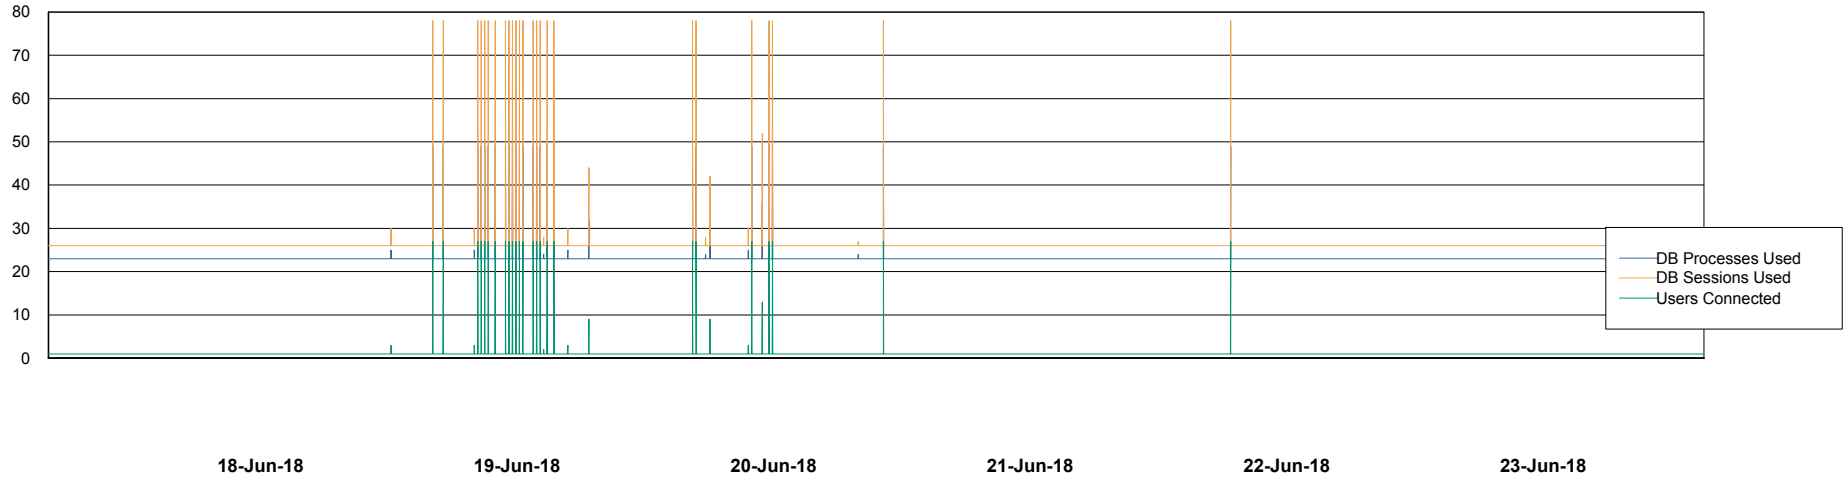

Weekly SLA Customer Report

Customer FIS_Production
Database ID 46

Database Performance FISDB_Production

Weekly SLA Customer Report

Customer FIS_Production
Database ID 46

Database Performance FISDB_Standby

Weekly SLA Customer Report