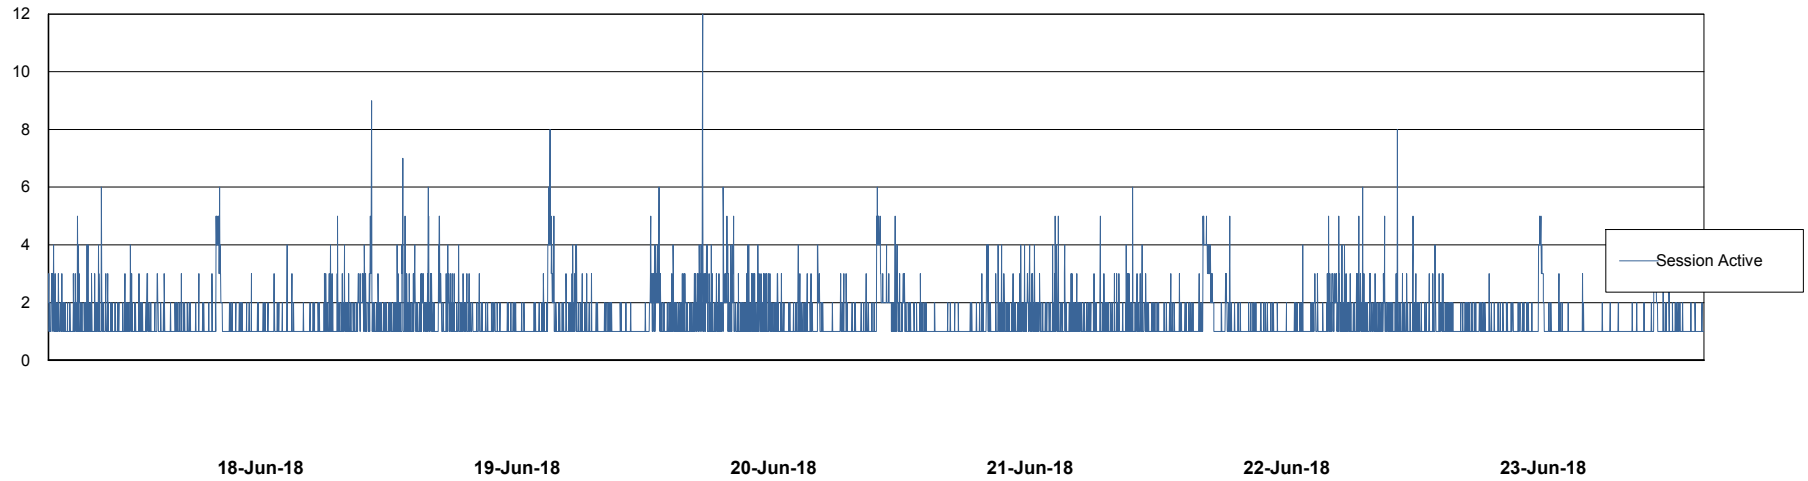

Database Performance ECLDB_Production