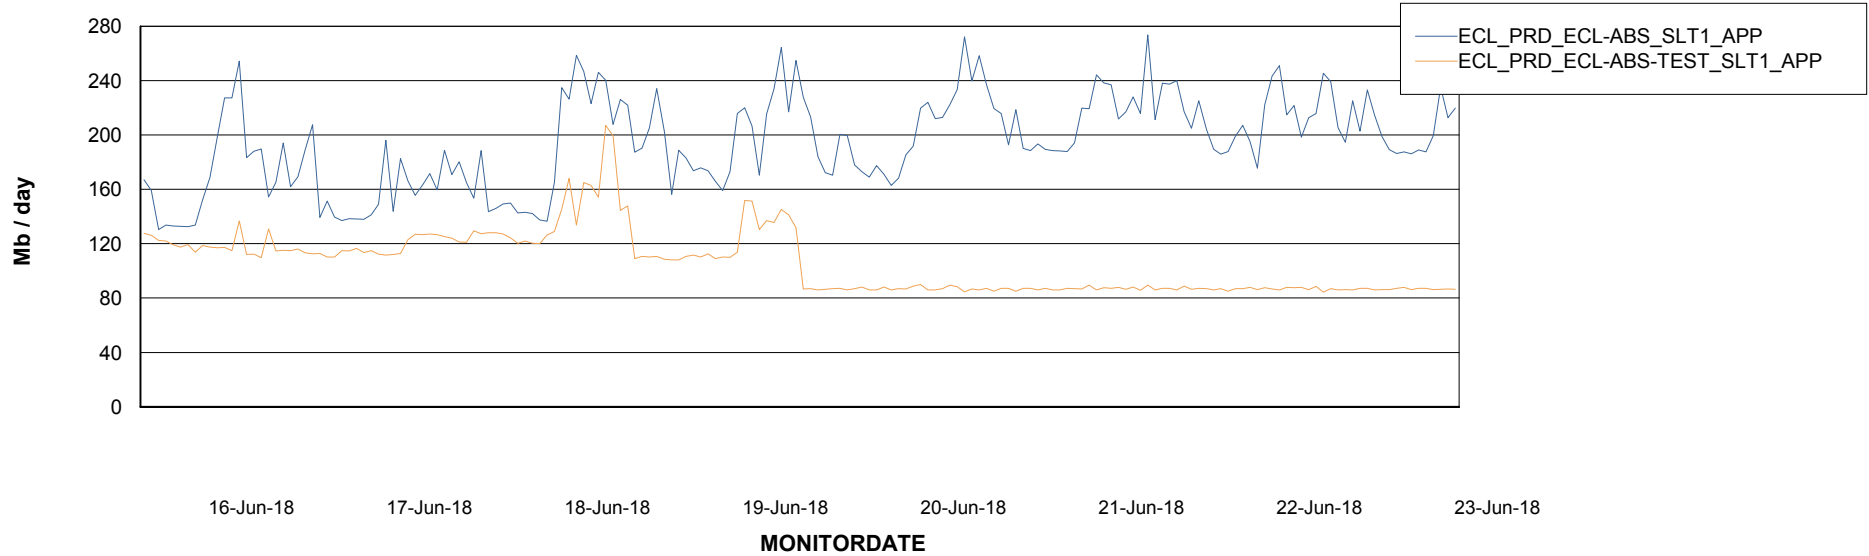

ABSSolute Application Server Services

Avg memory used per ABS Server Service