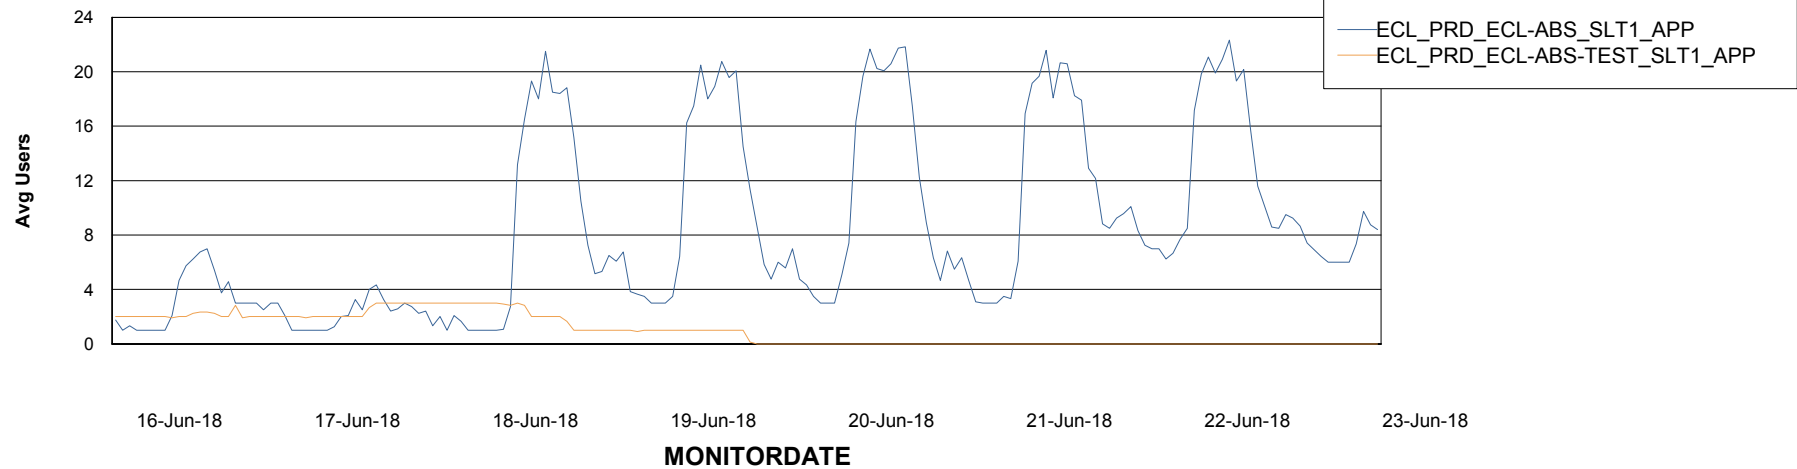

Avg users per day per ABS server