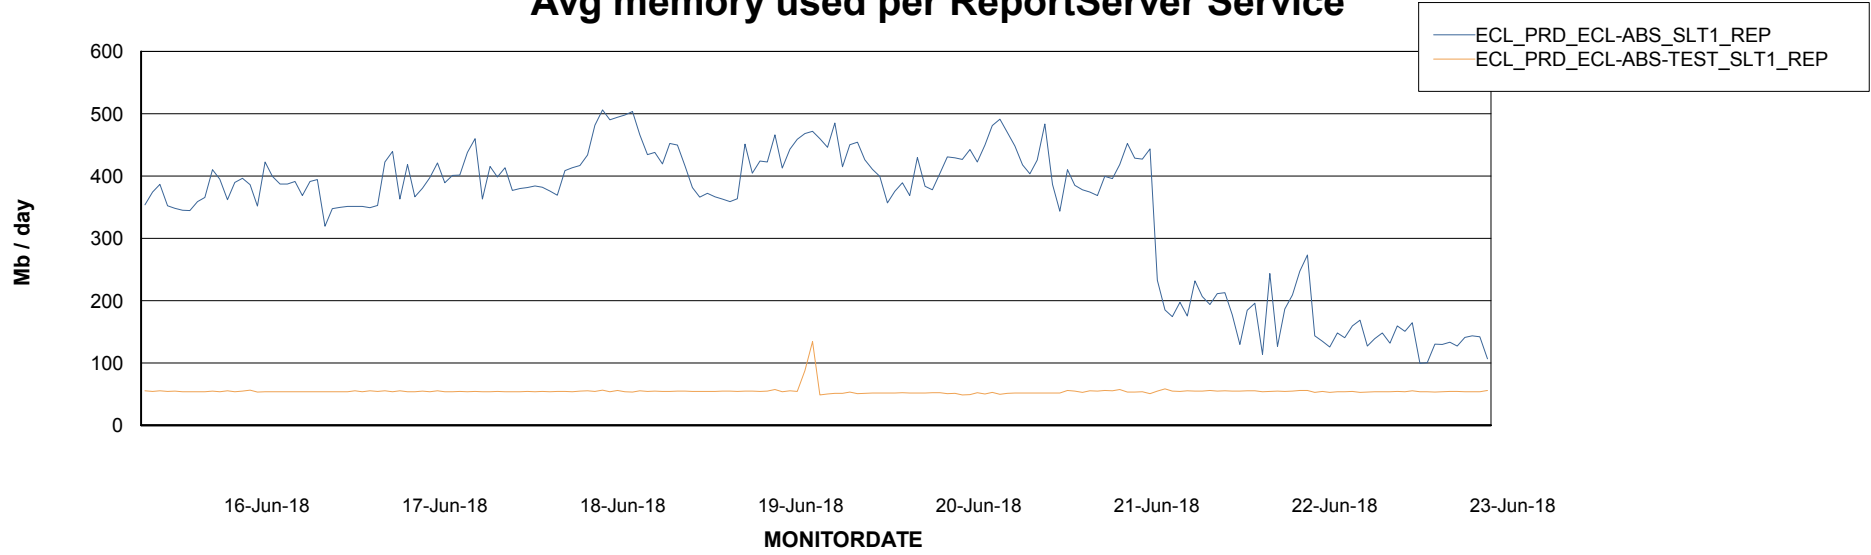

ABSSolute Application ReportServer Services

Avg memory used per ReportServer Service