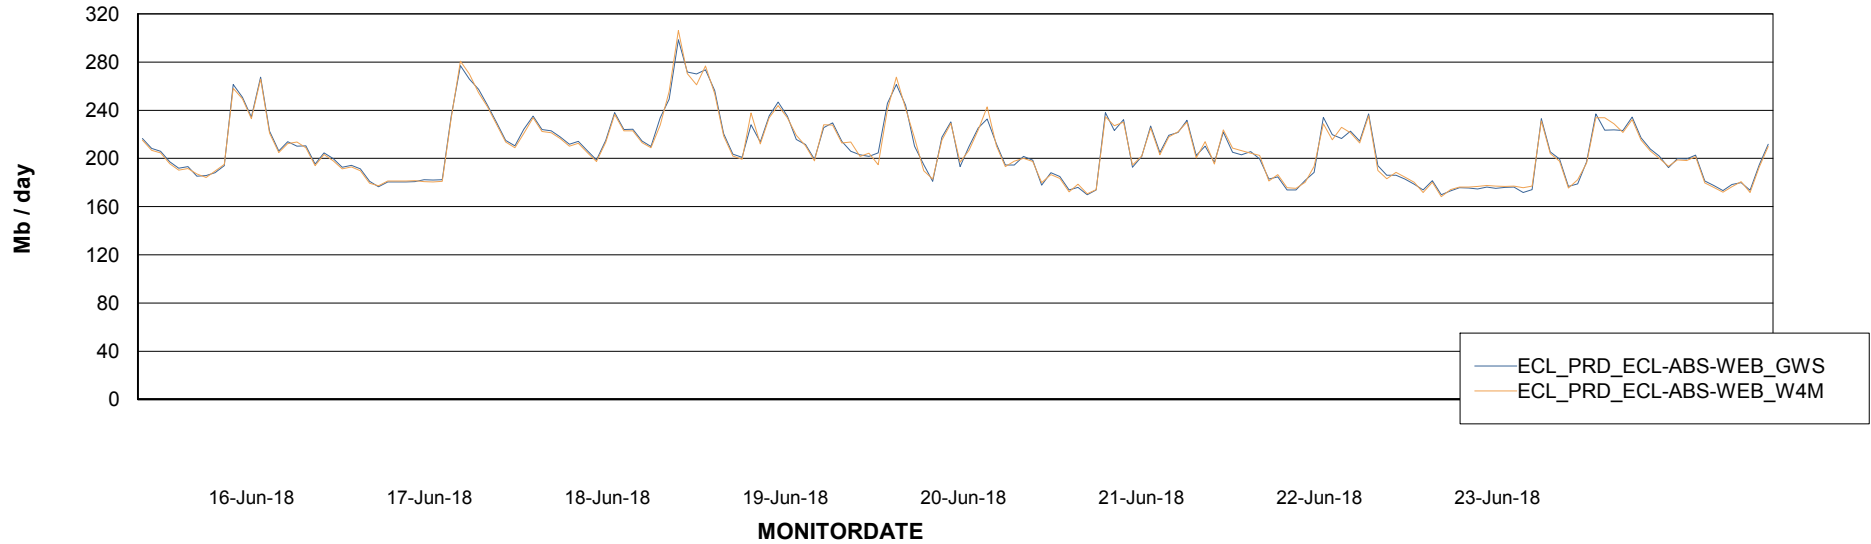

ABSSolute Web Component Services

Avg memory used per ABS Web component