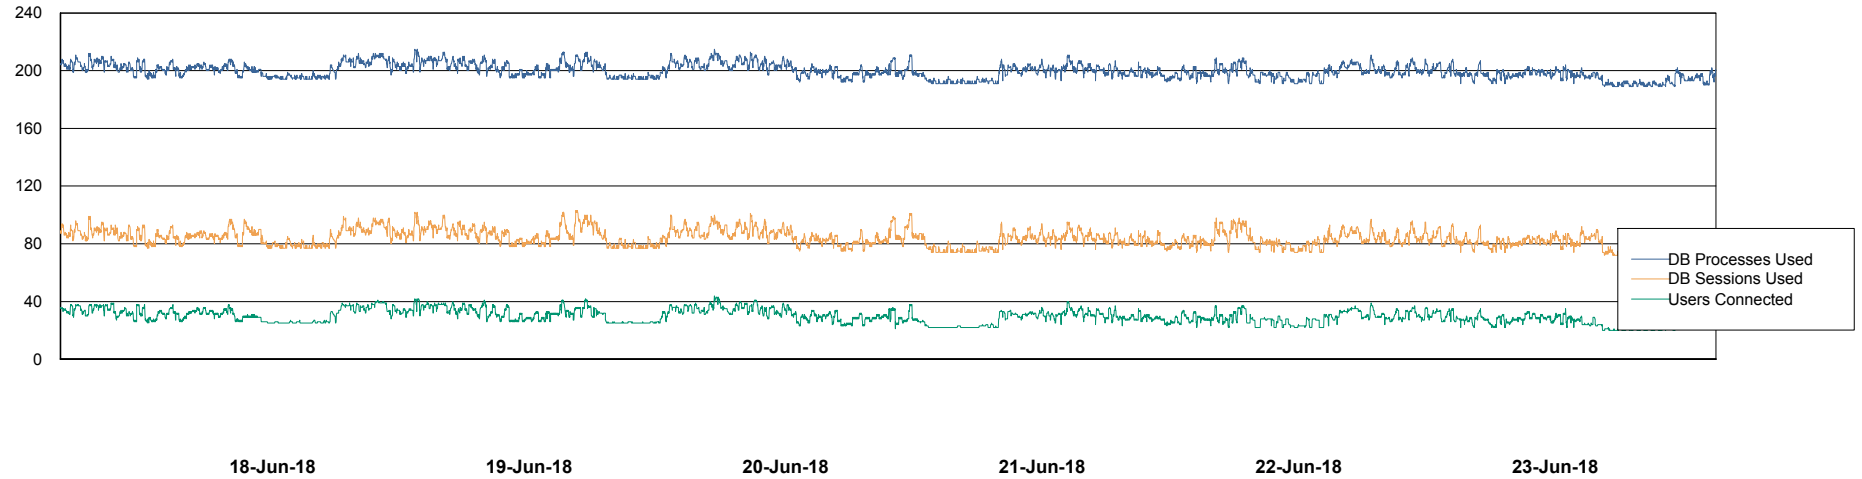

Database Performance ECLDB_Production