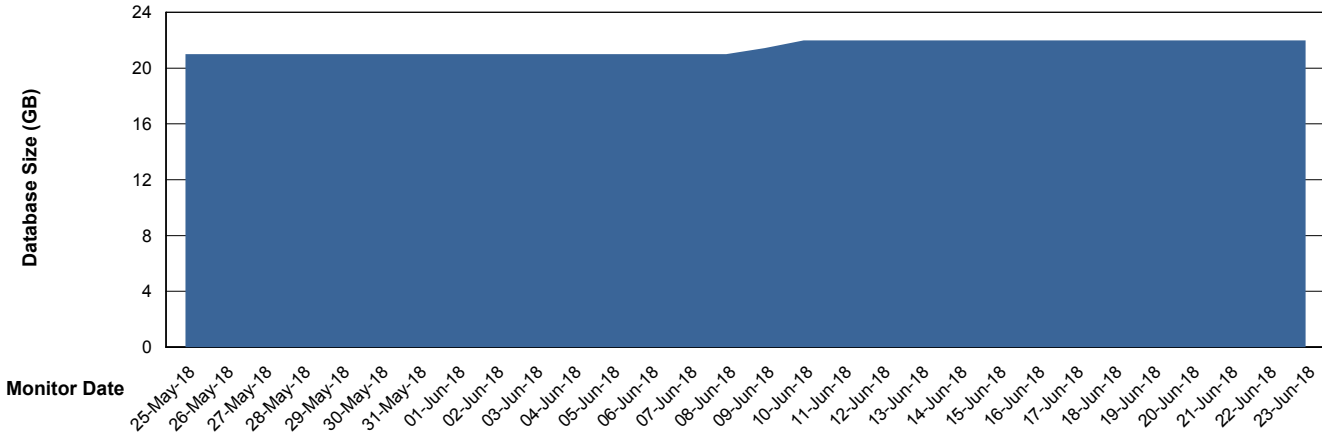

## Database Performance ECLDB\_Production

# Weekly SLA Customer Report

Customer ECL Production  
 Database ID 77

DATABASE SIZE ECLDB\_Production

Database growth over last month

Database Tablespace ECLDB\_Production

Date	Tablespace Name	Filesize (Gb)	Usedsize (Gb)	Percentage free
23-Jun-18	ABSDATA	22	19	14
	INDX	8	1	88
22-Jun-18	ABSDATA	22	19	14
	INDX	8	1	88
21-Jun-18	ABSDATA	22	19	14
	INDX	8	1	88
20-Jun-18	ABSDATA	22	19	14
	INDX	8	1	88
19-Jun-18	ABSDATA	22	19	14
	INDX	8	1	88
18-Jun-18	ABSDATA	22	19	14
	INDX	8	1	88
17-Jun-18	ABSDATA	22	19	14
	INDX	8	1	88