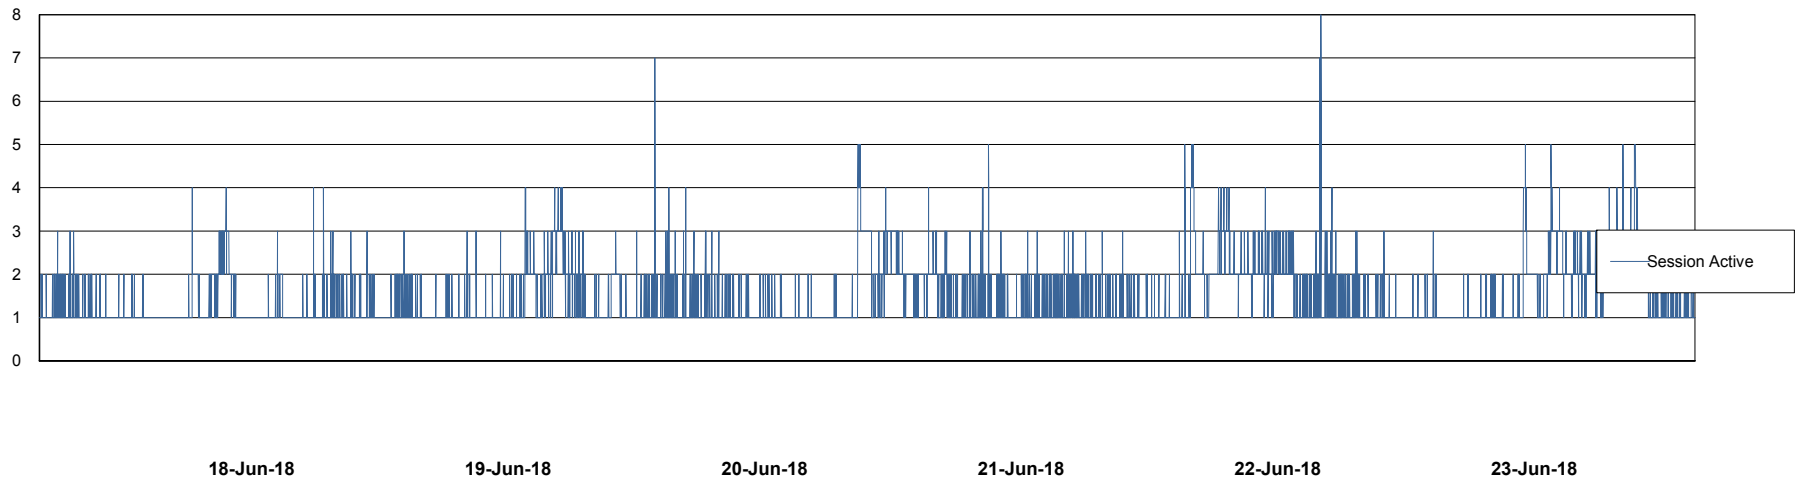

Database Performance DFDDDB_Production