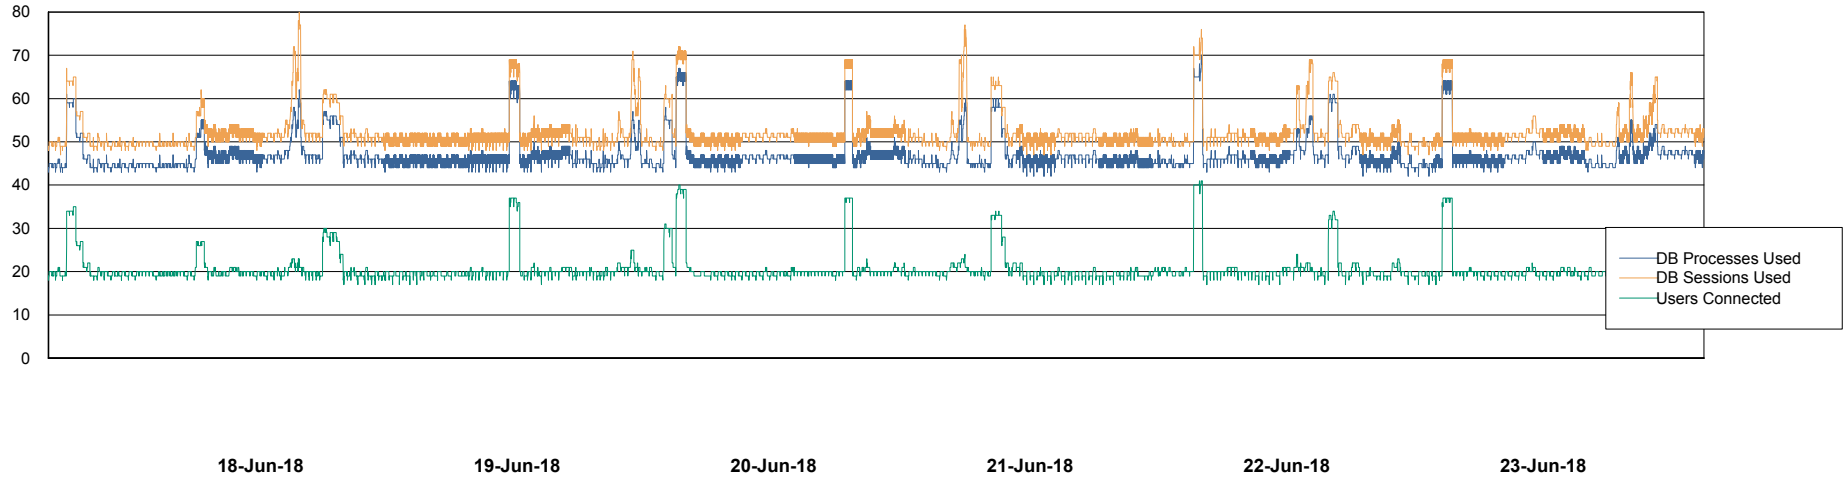

Database Performance DFDDDBI_Production