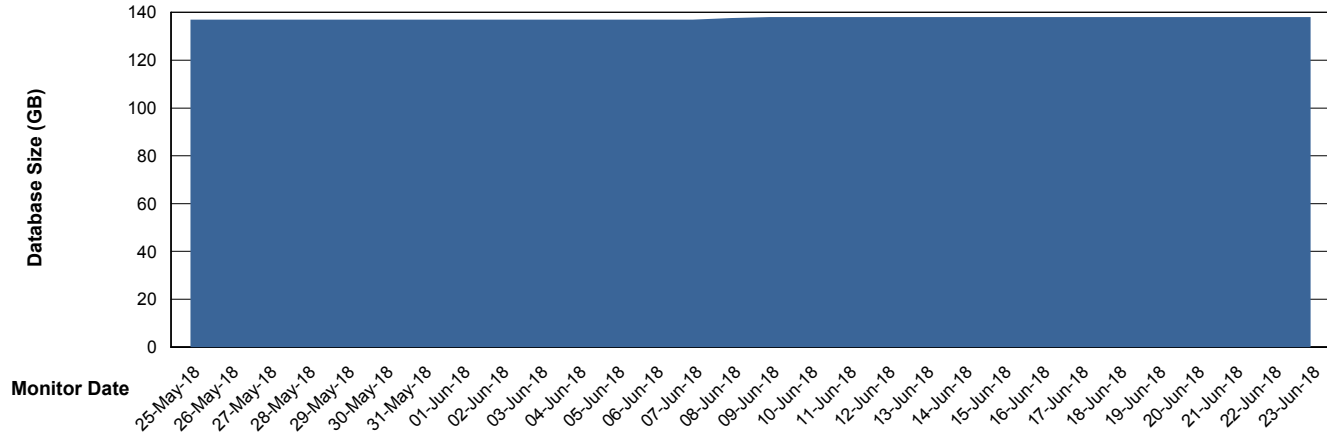

Weekly SLA Customer Report

Customer DFD Production
Database ID 39

Database Performance DFDDDB_Production

Weekly SLA Customer Report

Customer DFD Production
Database ID 39

Database Performance DFDDB_Standby

Weekly SLA Customer Report

Customer DFD Production
Database ID 39

Database Performance DFDDDBI_Production

Weekly SLA Customer Report

Customer DFD Production
Database ID 39

DATABASE SIZE DFDDDB_Production

Database growth over last month