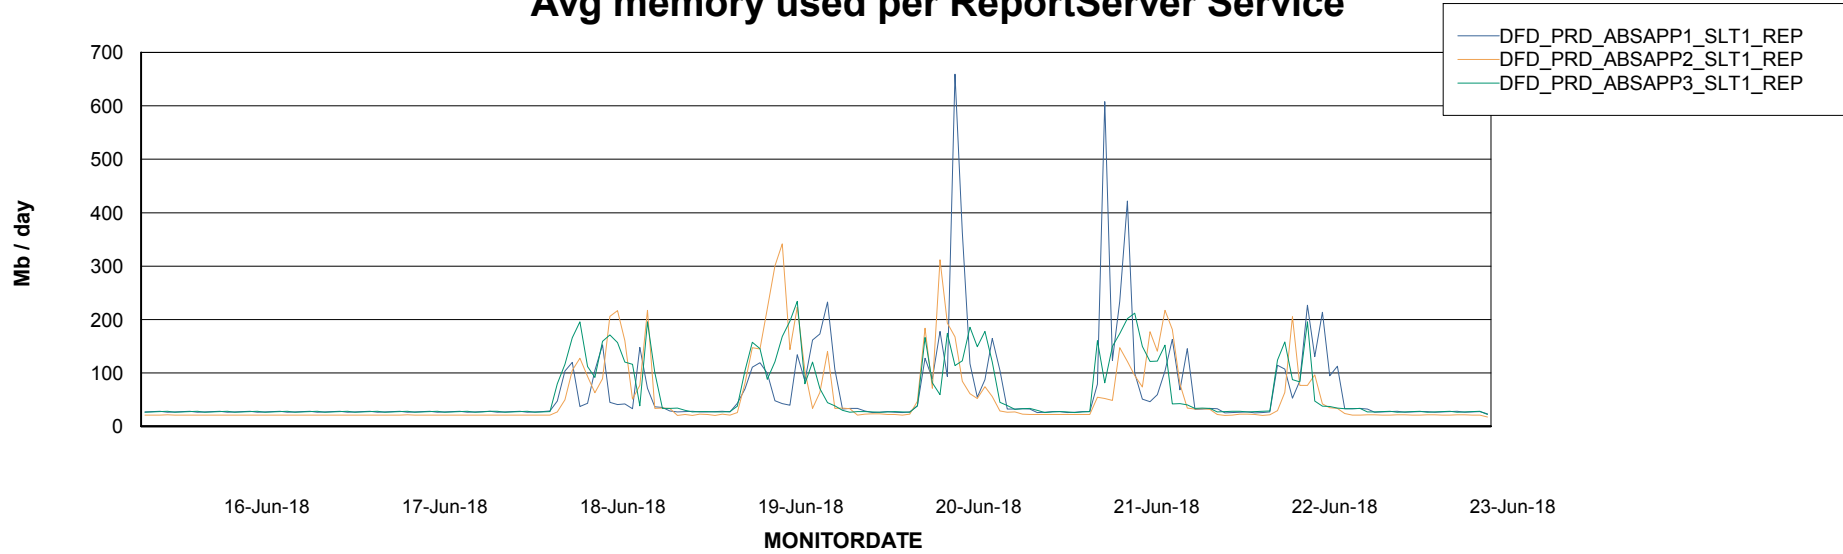

Avg users per day per ABS server

Weekly SLA Customer Report

Customer DFD Production
Database ID 39

ABSSolute Application ReportServer Services

Avg memory used per ReportServer Service

Disaster per ABS component