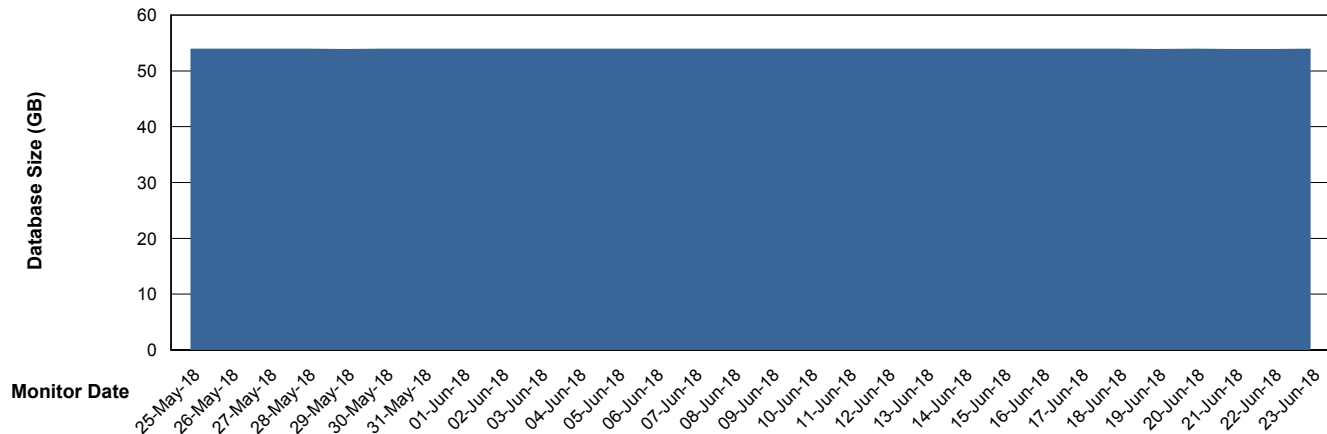

DATABASE SIZE DFDDDBI_Production

Database growth over last month