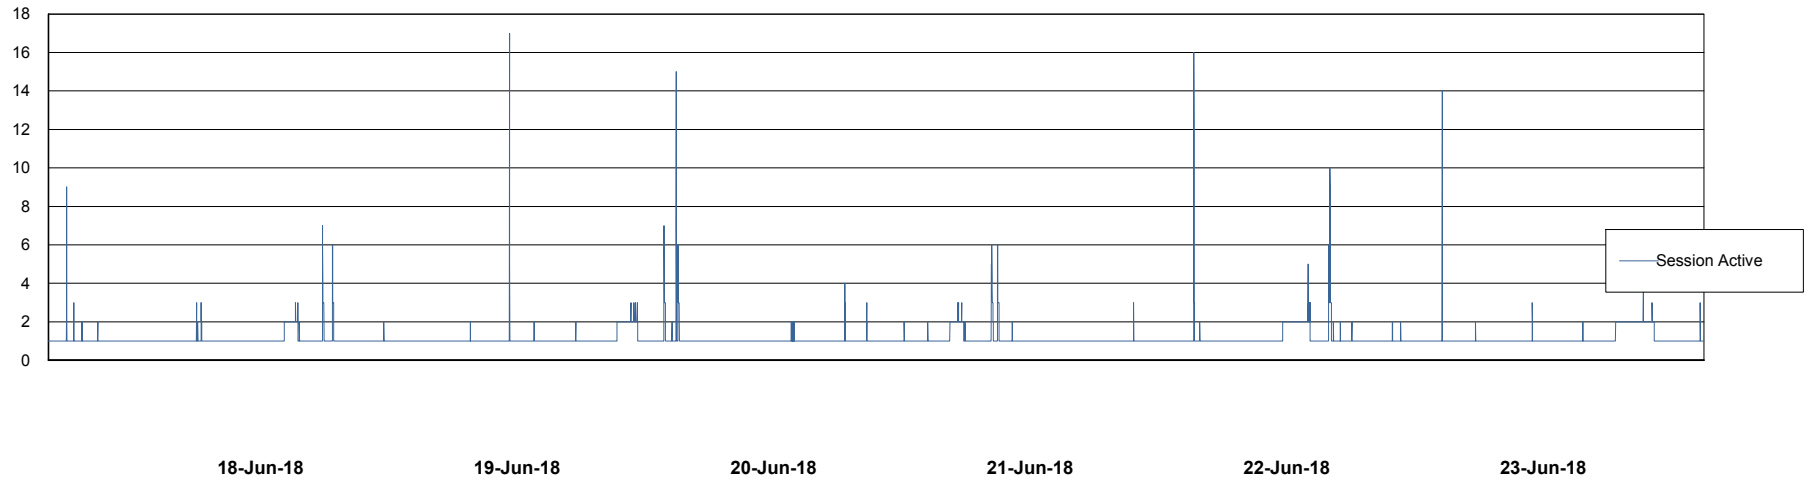

Weekly SLA Customer Report

Customer DFD Production
Database ID 39

Database Performance DFDDDB_Production

Weekly SLA Customer Report

Customer DFD Production
Database ID 39

Database Performance DFDDB_Standby

Weekly SLA Customer Report

Customer DFD Production
Database ID 39

Database Performance DFDDDBI_Production

Weekly SLA Customer Report

Customer DFD Production
Database ID 39

DATABASE SIZE DFDDDB_Production

Database growth over last month