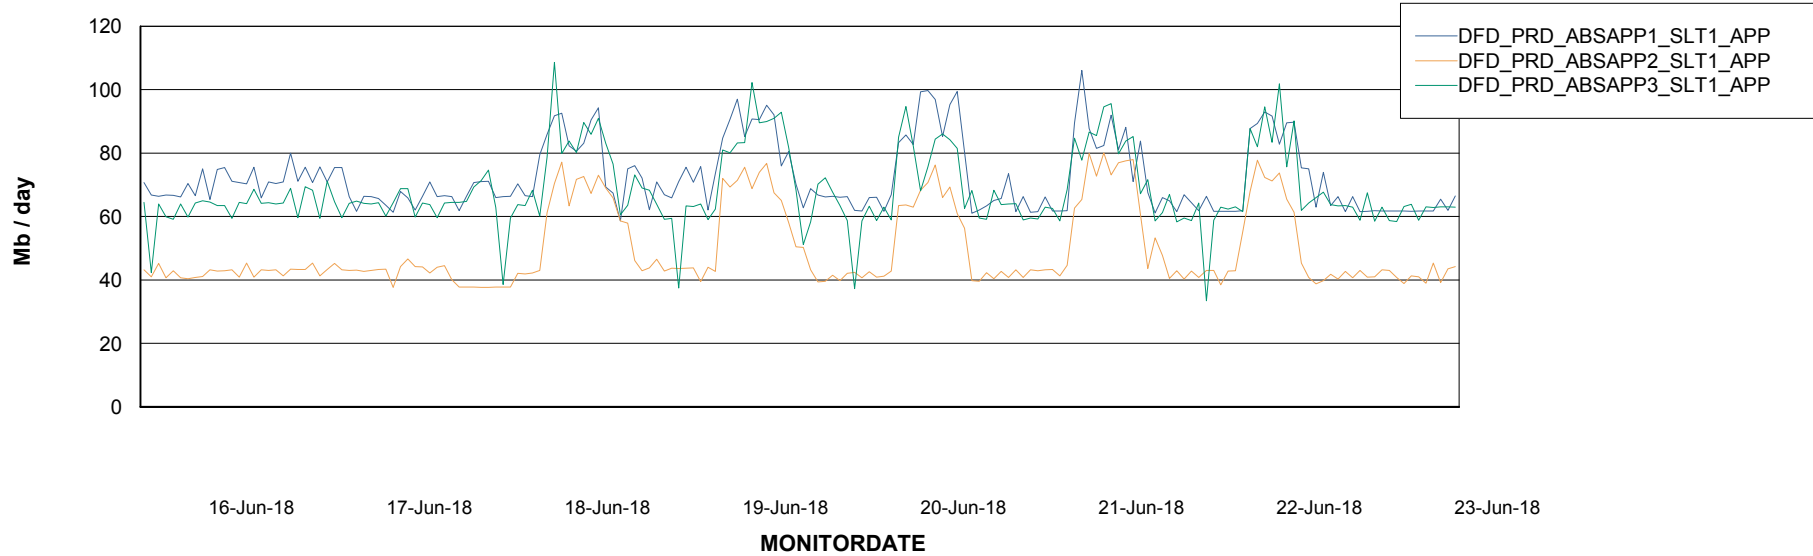

Standby Database Health DFD Production

Recovery lag for last 7 days

Weekly SLA Customer Report

Customer DFD Production
Database ID 39

ABSSolute Application Server Services

Avg memory used per ABS Server Service