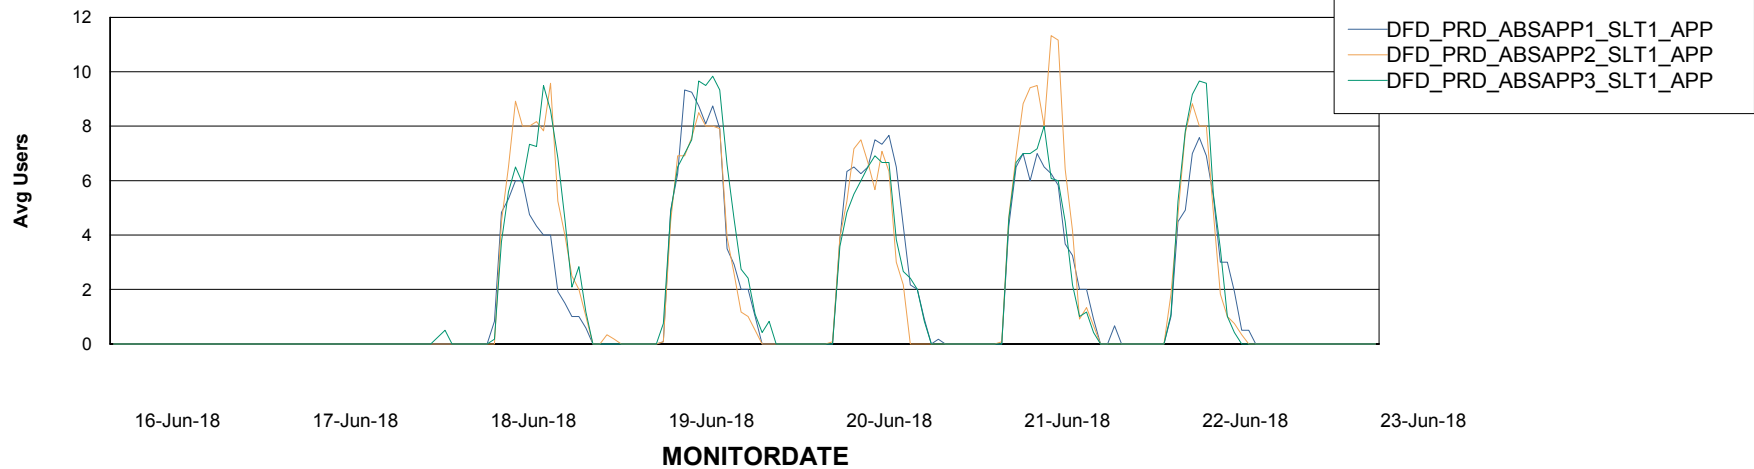

Avg users per day per ABS server