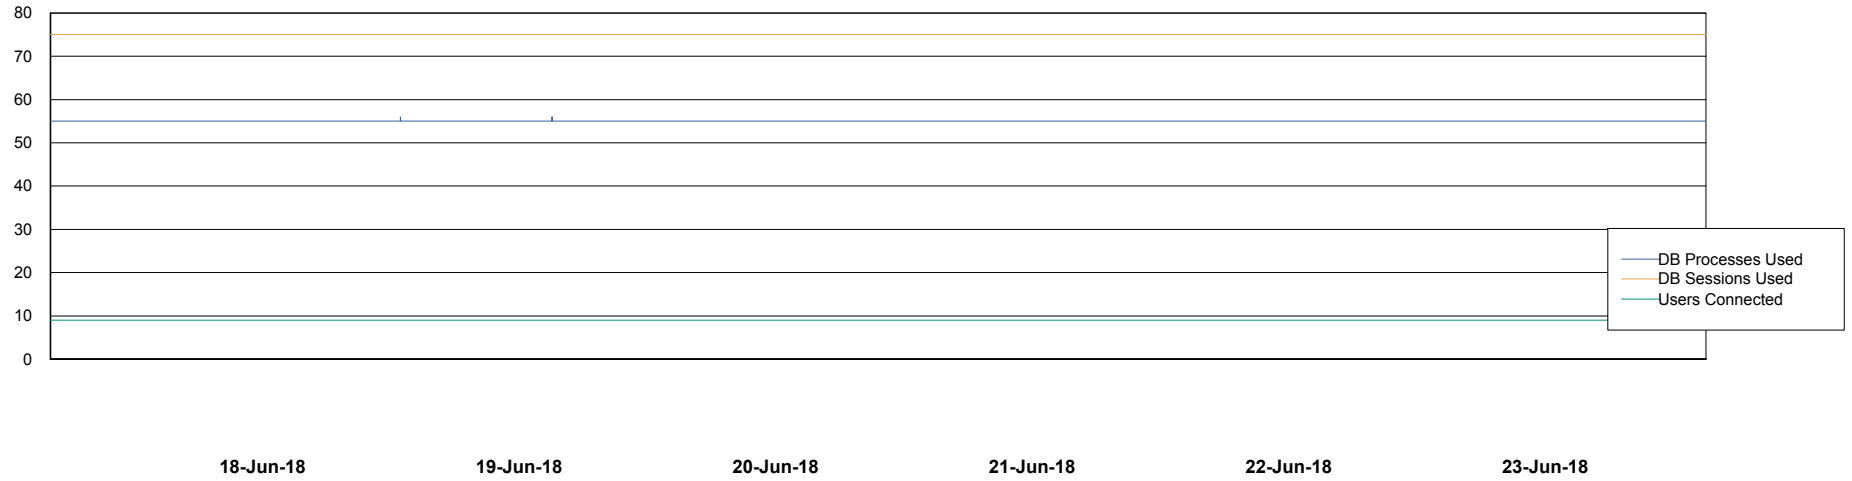

Weekly SLA Customer Report

Customer DFD Production
Database ID 39

Database Performance DFDDDB_Production

Weekly SLA Customer Report

Customer DFD Production
Database ID 39

Database Performance DFDDB_Standby