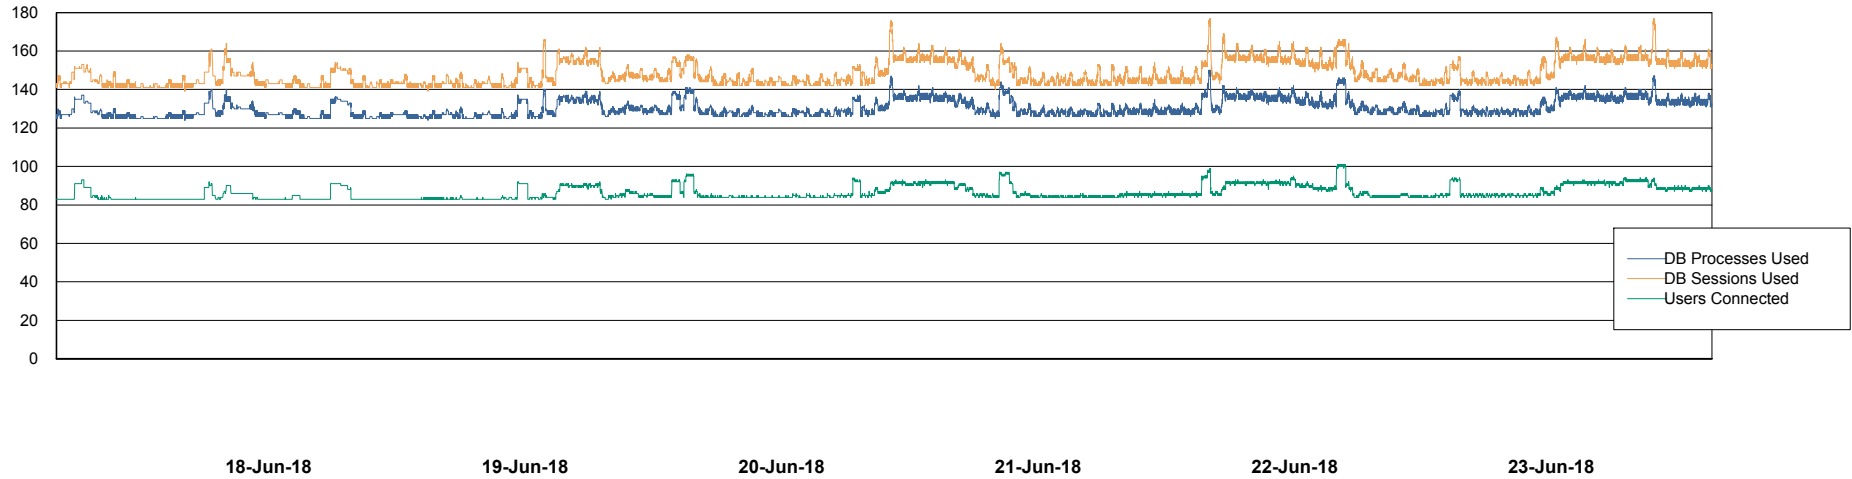

Harddisk Usage DFD_PRD_ORACLE2

	Free disk space on c: (%)	Total disk space on c: (Gb)	Free disk space on d: (%)	Total disk space on d: (Gb)	Free disk space on e: (%)	Total disk space on e: (Gb)	Free disk space on f: (%)	Total disk space on f: (Gb)
23-Jun-18	55	78	71	479	49	800	63	800
22-Jun-18	55	78	71	479	49	800	63	800
21-Jun-18	55	78	71	479	49	800	63	800
20-Jun-18	56	78	71	479	49	800	63	800
19-Jun-18	59	78	71	479	49	800	63	800
18-Jun-18	59	78	71	479	49	800	63	800
17-Jun-18	59	78	71	479	50	800	63	800

Weekly SLA Customer Report

Customer DFD Production
Database ID 39

Database Performance DFDDDB_Production

Weekly SLA Customer Report

Customer DFD Production
Database ID 39

Database Performance DFDDB_Standby