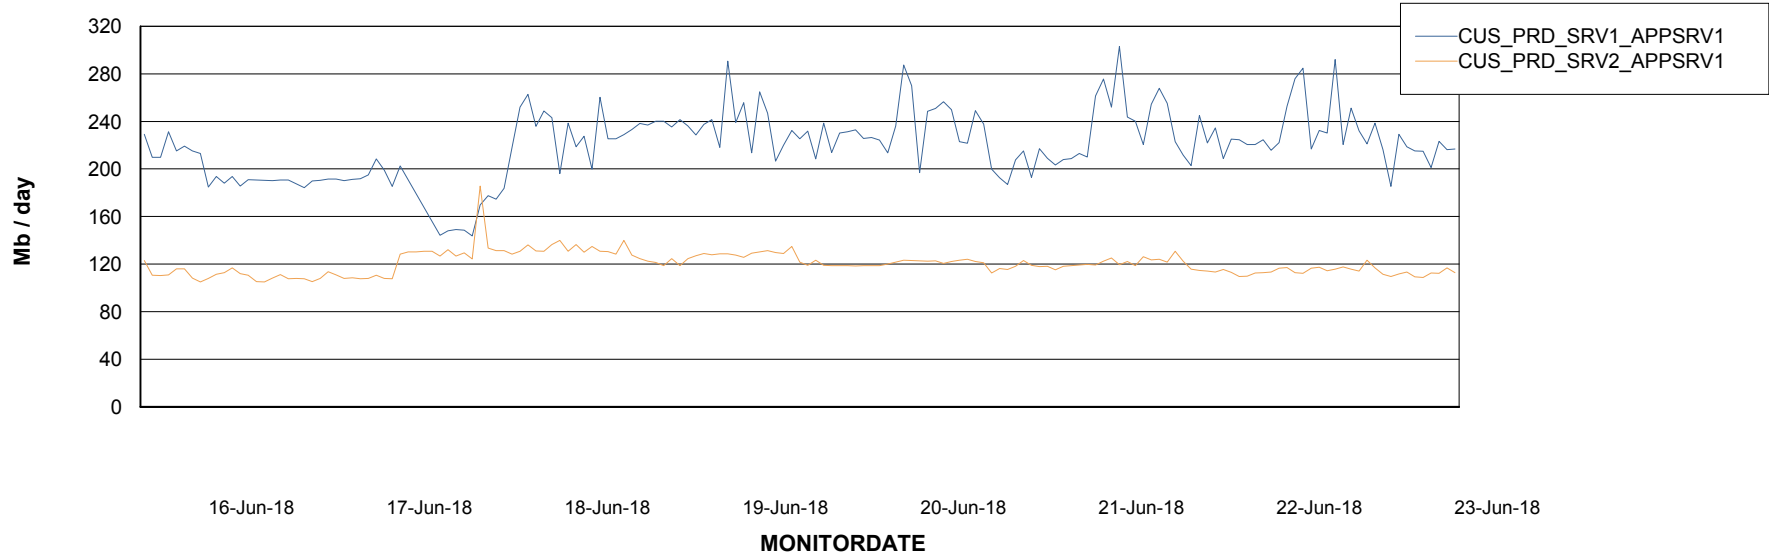

ABSolute Application Server Services

Avg memory used per ABS Server Service