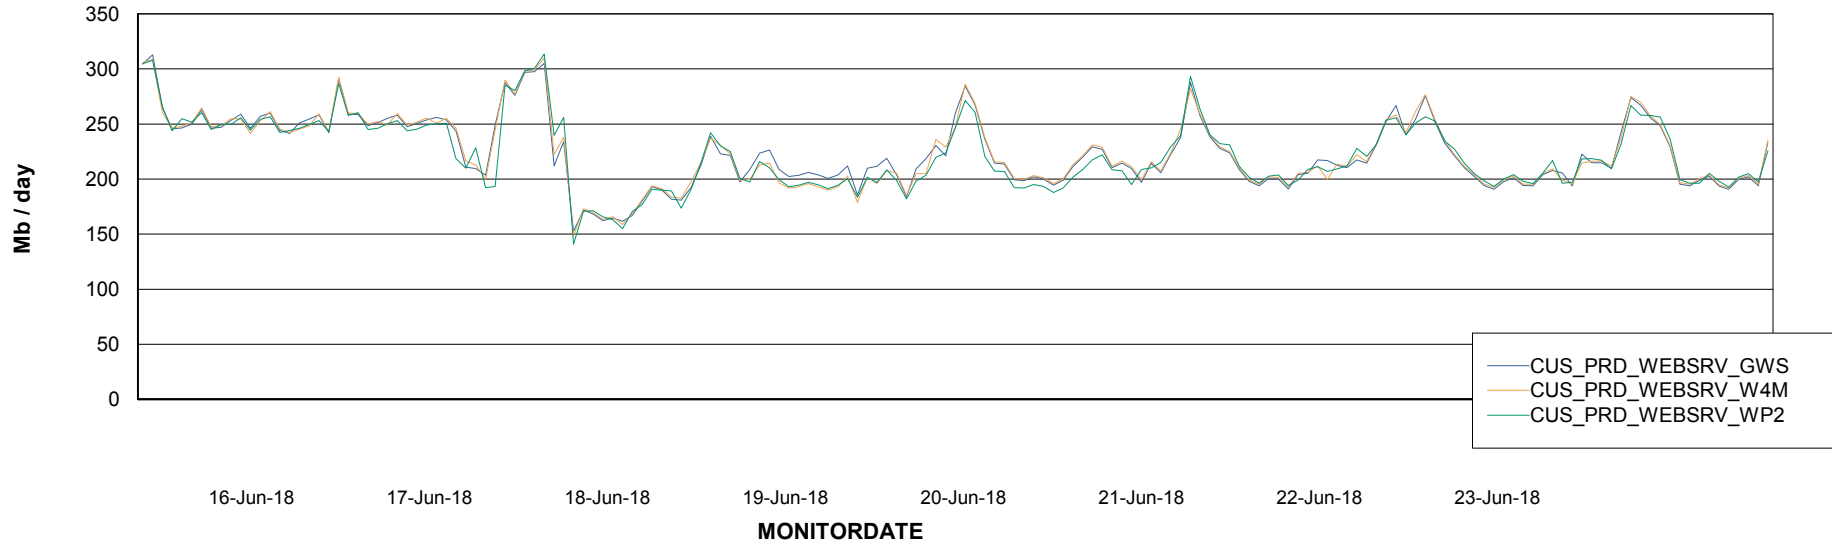

ABSolute Web Component Services

Avg memory used per ReportServer Service

Weekly SLA Customer Report

Customer CUS Production
Database ID 84

ABSSolute Web Component Services

Avg memory used per ABS Web component