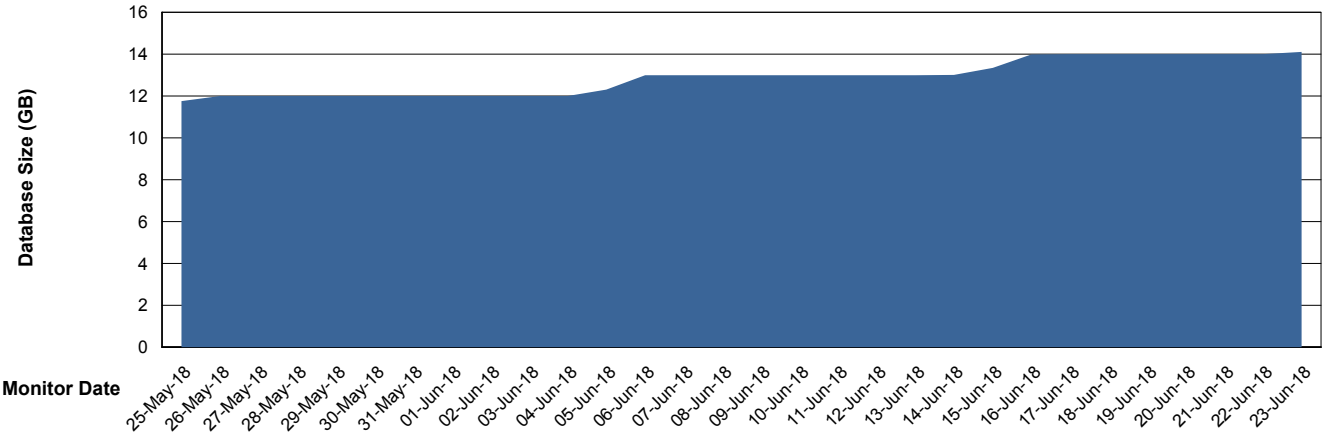

Weekly SLA Customer Report

Customer CUS Production
Database ID 84

Database Performance CUS_ProdDB_Standby

Weekly SLA Customer Report

Customer CUS Production
 Database ID 84

DATABASE SIZE CUS_ProdDB_Primary

Database growth over last month

Database Tablespace CUS_ProdDB_Primary

Date	Tablespace Name	Filesize (Gb)	Usedsize (Gb)	Percentage free
23-Jun-18	ABSDATA	14	8	43
	INDX	12	0	100
22-Jun-18	ABSDATA	14	8	43
	INDX	12	0	100
21-Jun-18	ABSDATA	14	8	43
	INDX	12	0	100
20-Jun-18	ABSDATA	14	8	43
	INDX	12	0	100
19-Jun-18	ABSDATA	14	8	43
	INDX	12	0	100
18-Jun-18	ABSDATA	14	8	43
	INDX	12	0	100
17-Jun-18	ABSDATA	14	8	43
	INDX	12	0	100