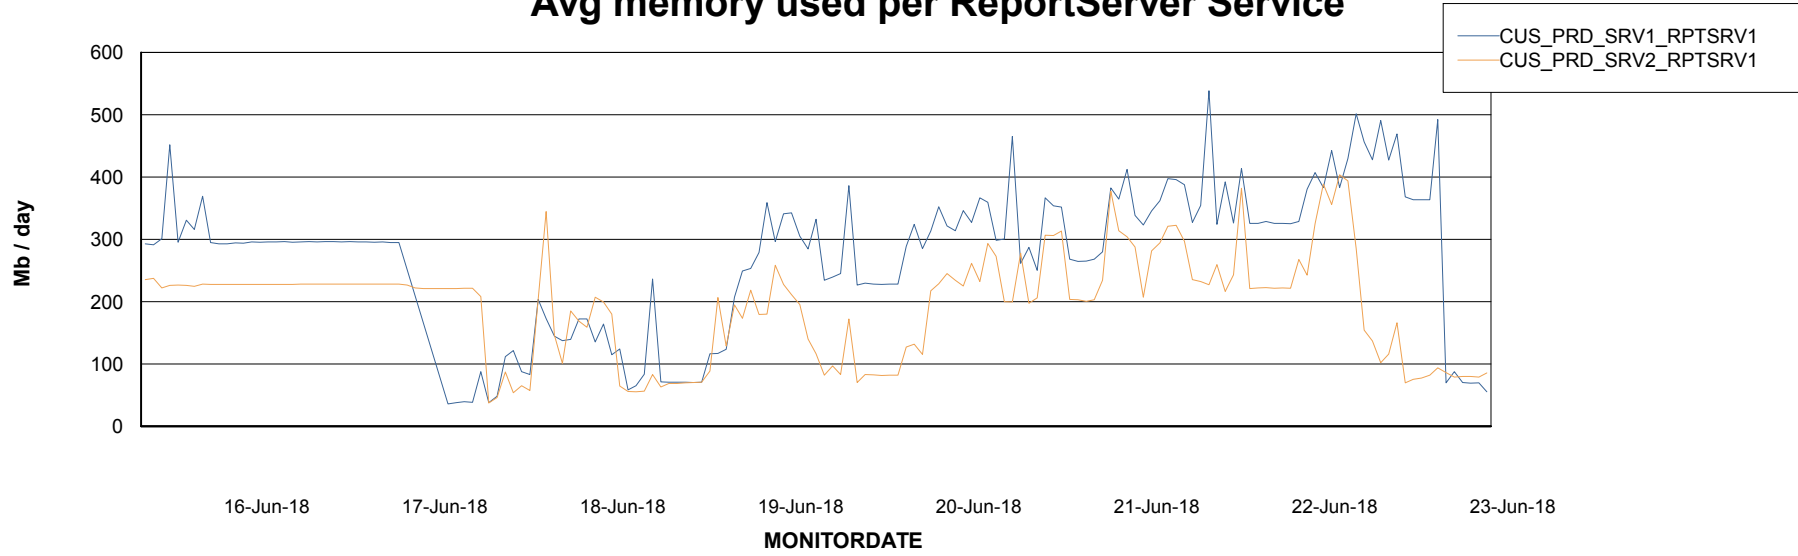

ABSolute Web Component Services

Avg memory used per ReportServer Service