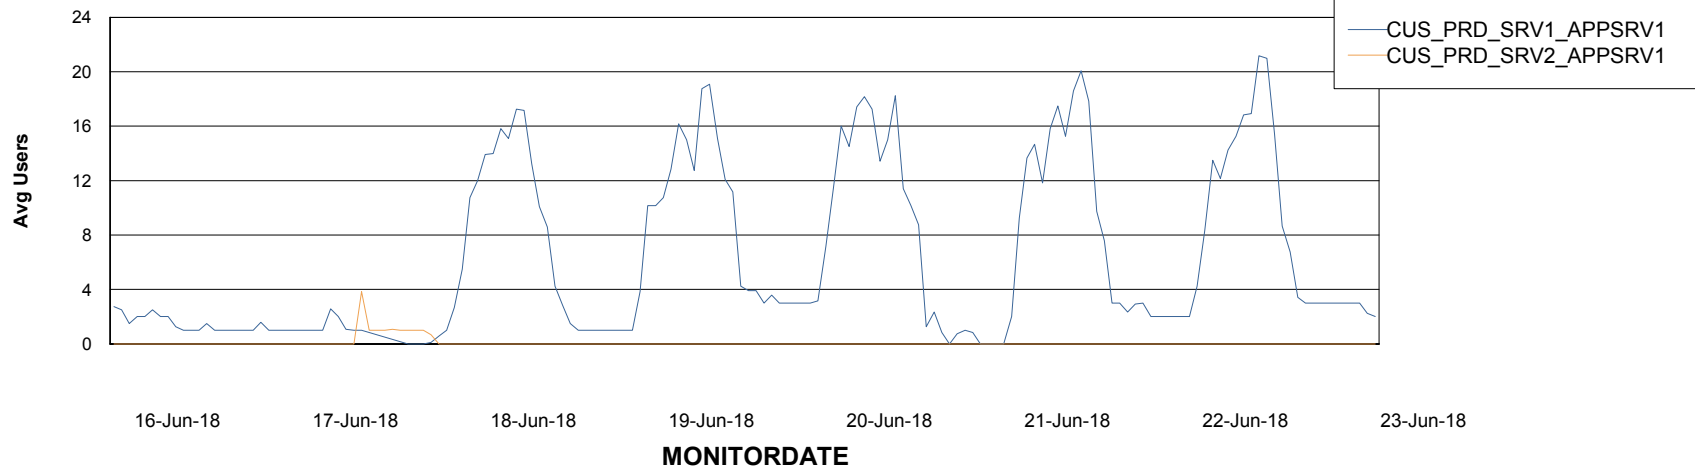

Weekly SLA Customer Report

Customer CUS Production
Database ID 84

ABSolute Application Server Services

Avg memory used per ABS Server Service

Avg users per day per ABS server

Weekly SLA Customer Report

Customer CUS Production
Database ID 84