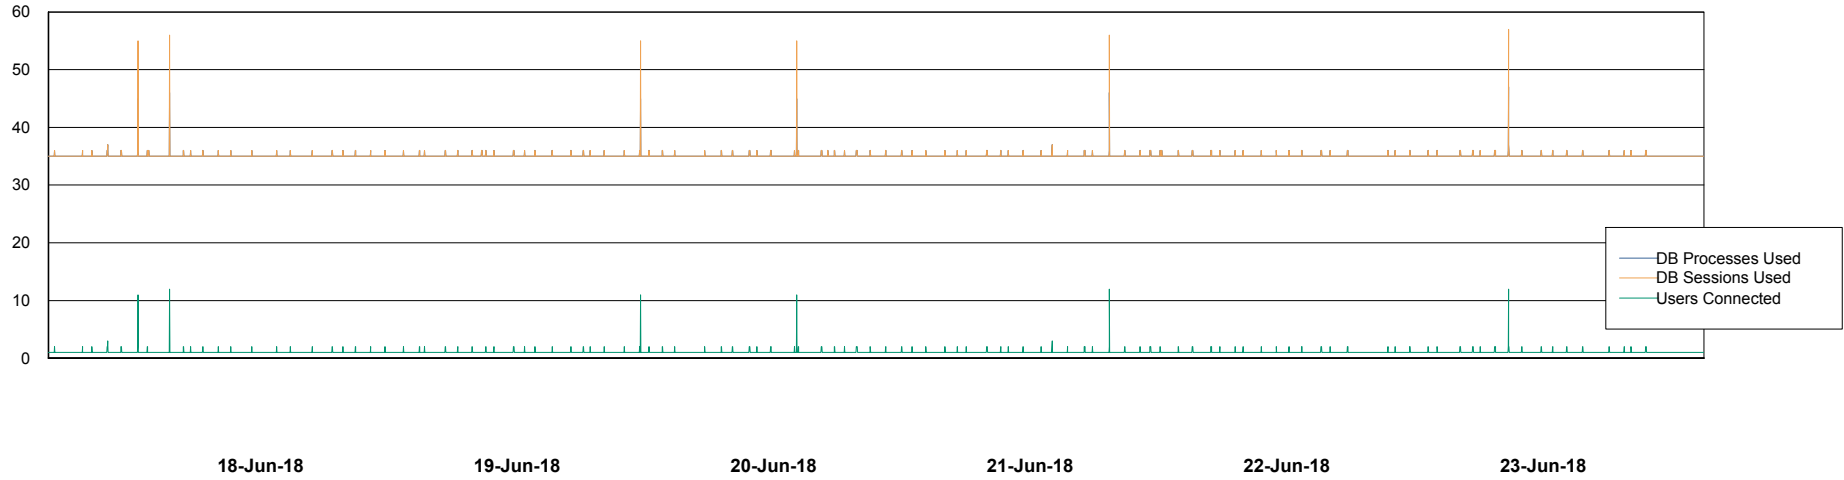

Database Performance CUS_ProdDB_Standby