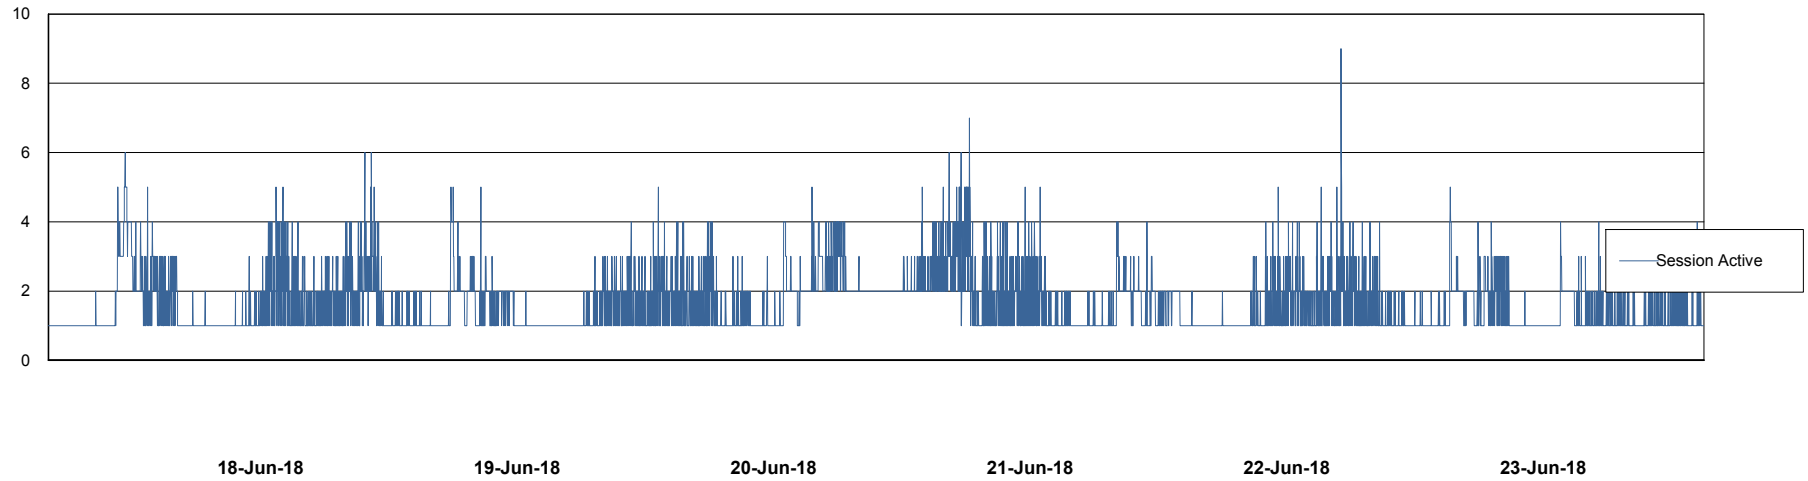

Database Performance CSCDB_Primary