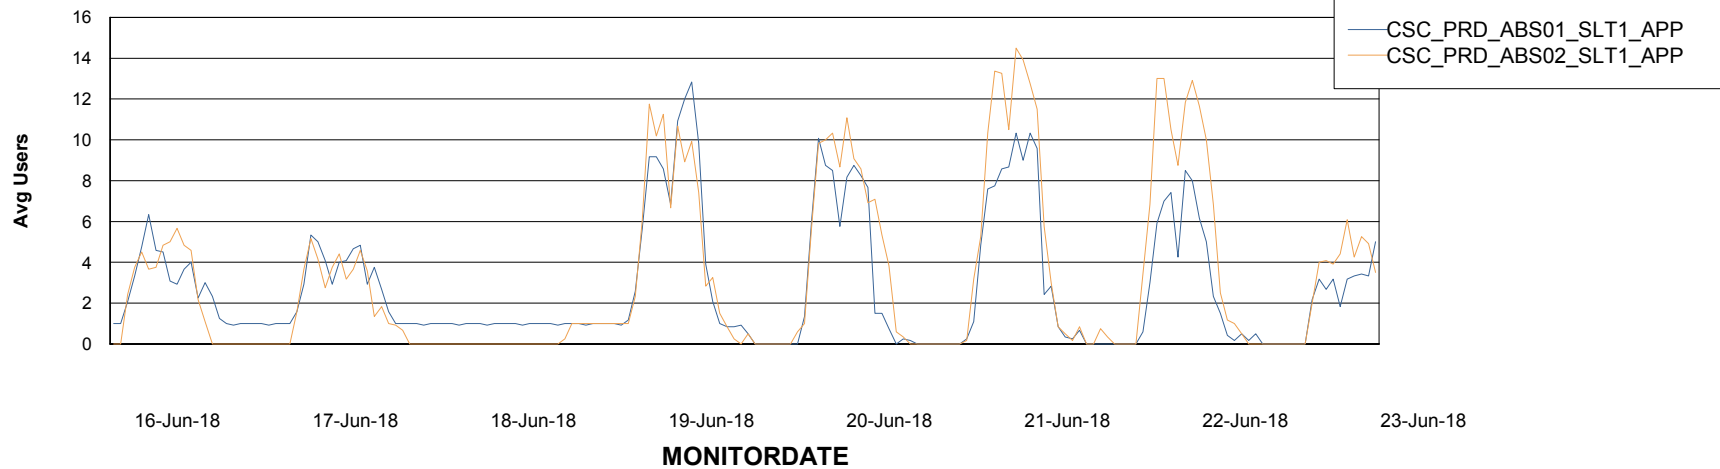

Avg users per day per ABS server