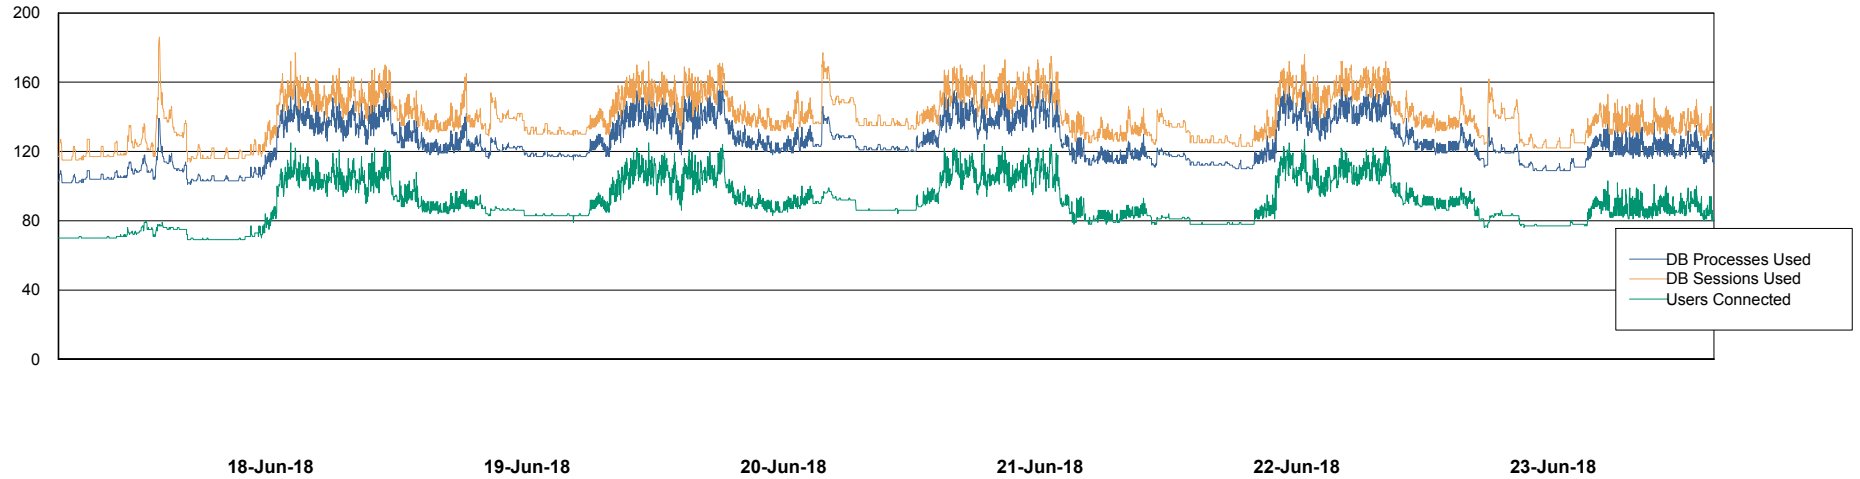

Database Performance CSCDB_Primary