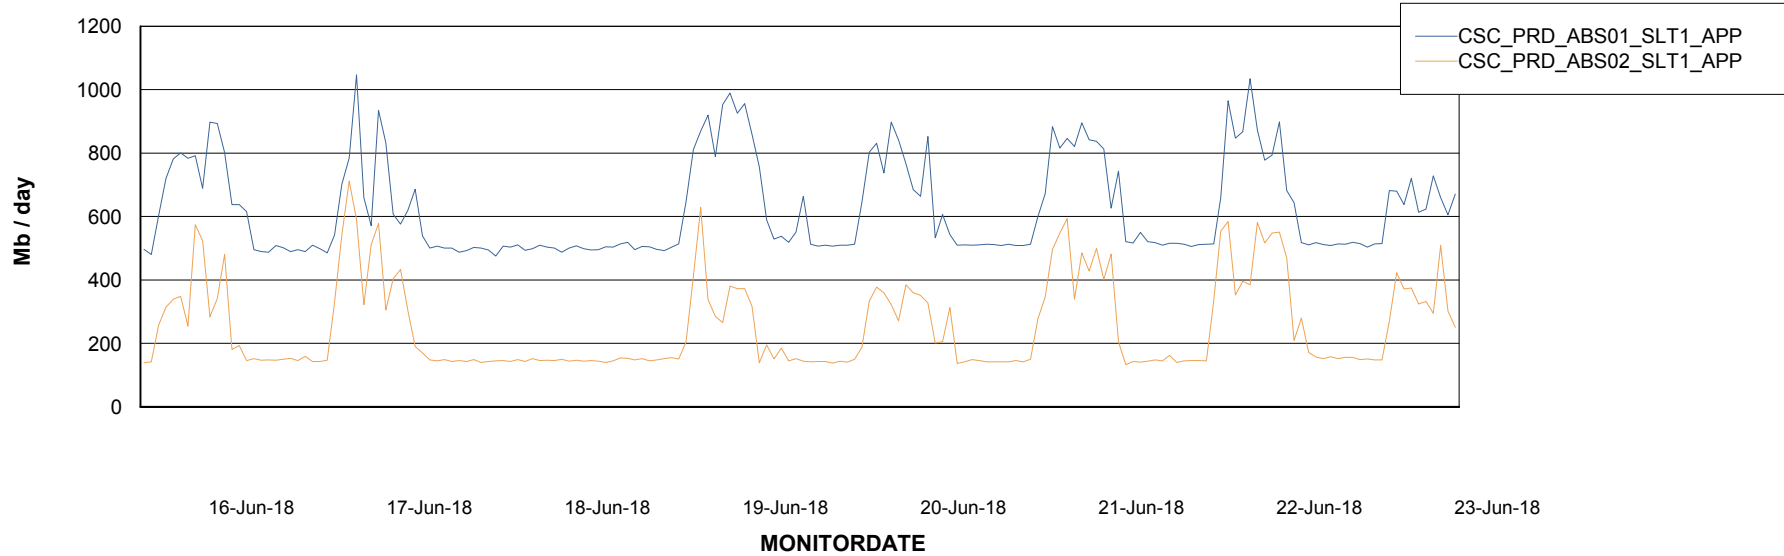

ABSSolute Application Server Services

Avg memory used per ABS Server Service