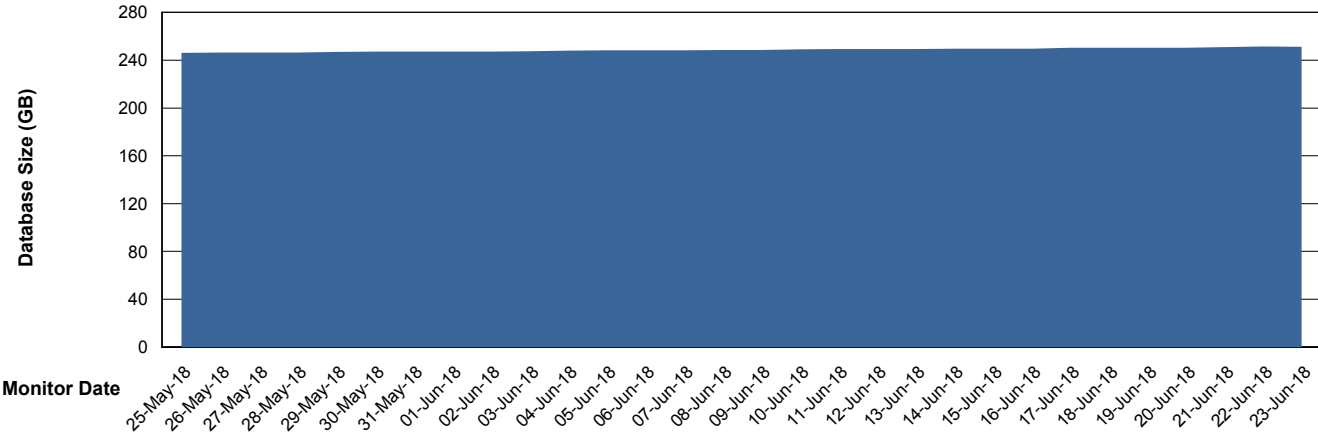

DATABASE SIZE CSCDB_Primary

Database growth over last month

Database Tablespace CSCDB_Primary

Date	Tablespace Name	Filesize (Gb)	Usedsize (Gb)	Percentage free
23-Jun-18	ABSDATA	127	92	28
	INDX	184	157	15
22-Jun-18	ABSDATA	127	92	28
	INDX	184	157	15
21-Jun-18	ABSDATA	127	92	28
	INDX	184	157	15
20-Jun-18	ABSDATA	127	92	28
	INDX	184	157	15
19-Jun-18	ABSDATA	127	91	28
	INDX	184	157	15
18-Jun-18	ABSDATA	127	91	28
	INDX	184	156	15
17-Jun-18	ABSDATA	127	91	28
	INDX	184	156	15