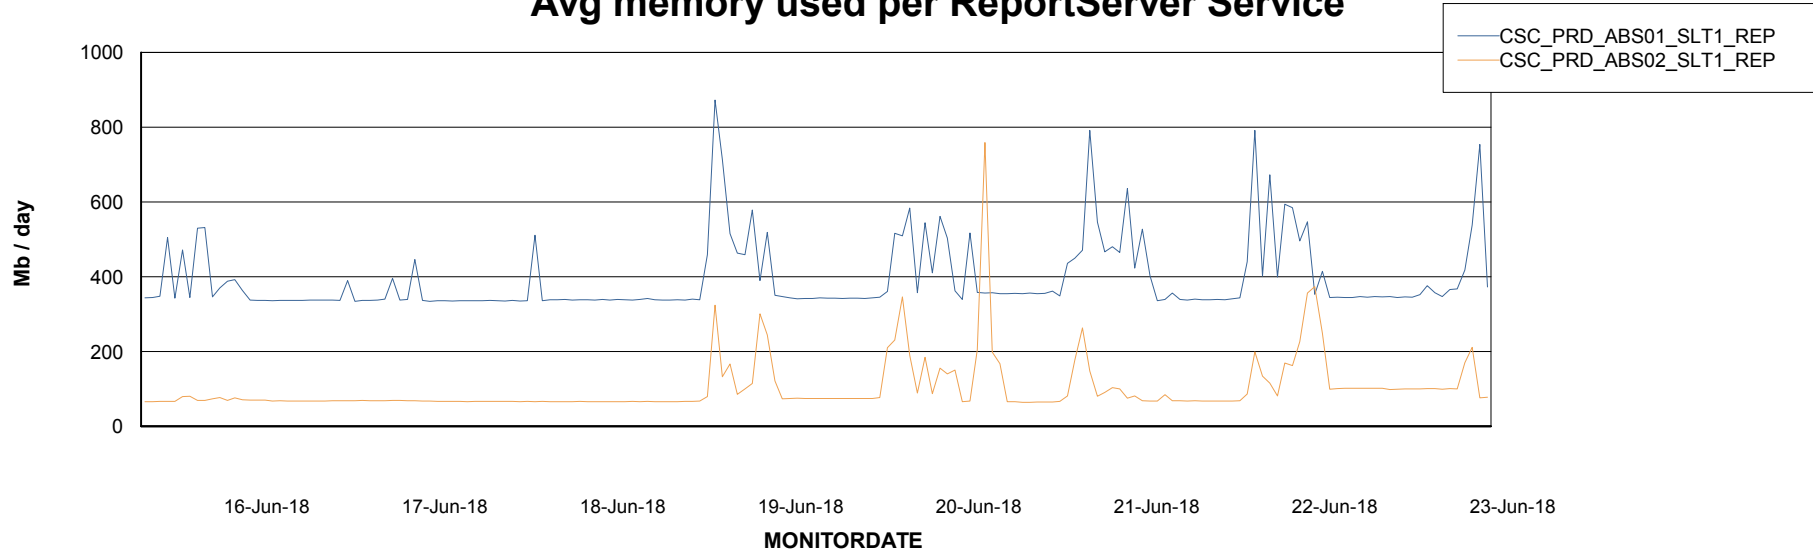

ABSSolute Application ReportServer Services

Avg memory used per ReportServer Service