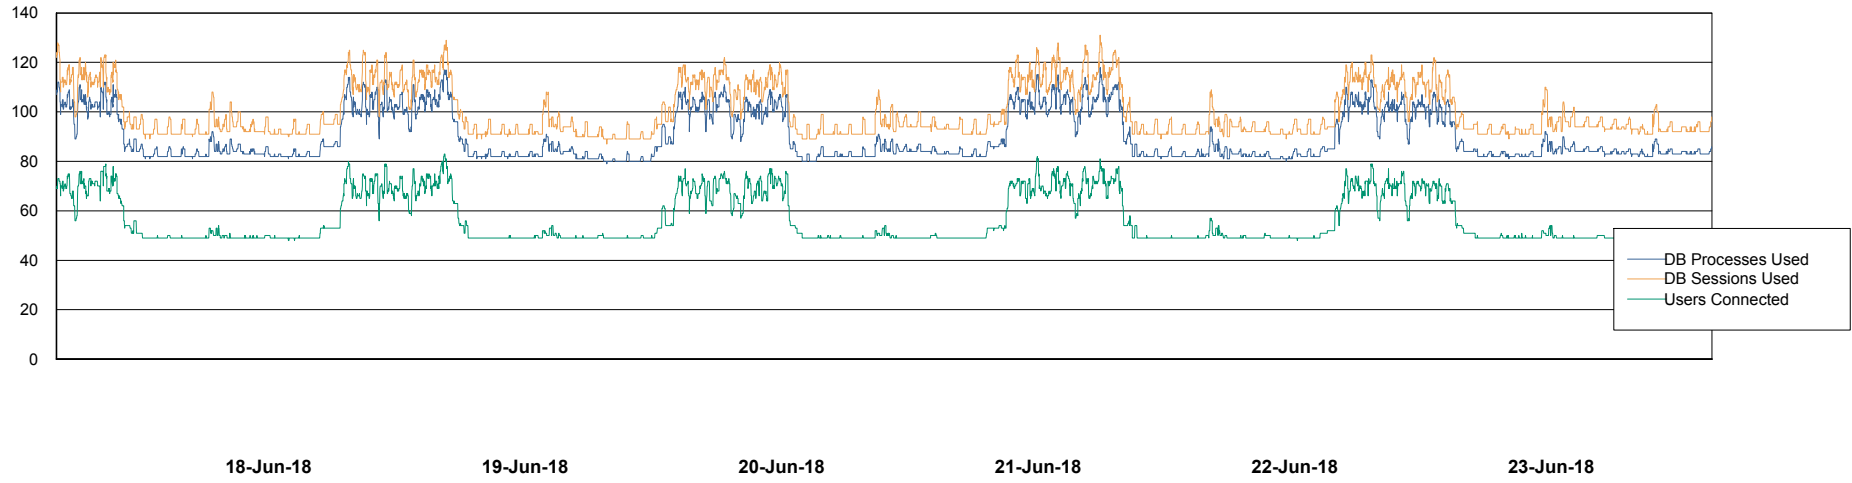

Database Performance CLODB_Production