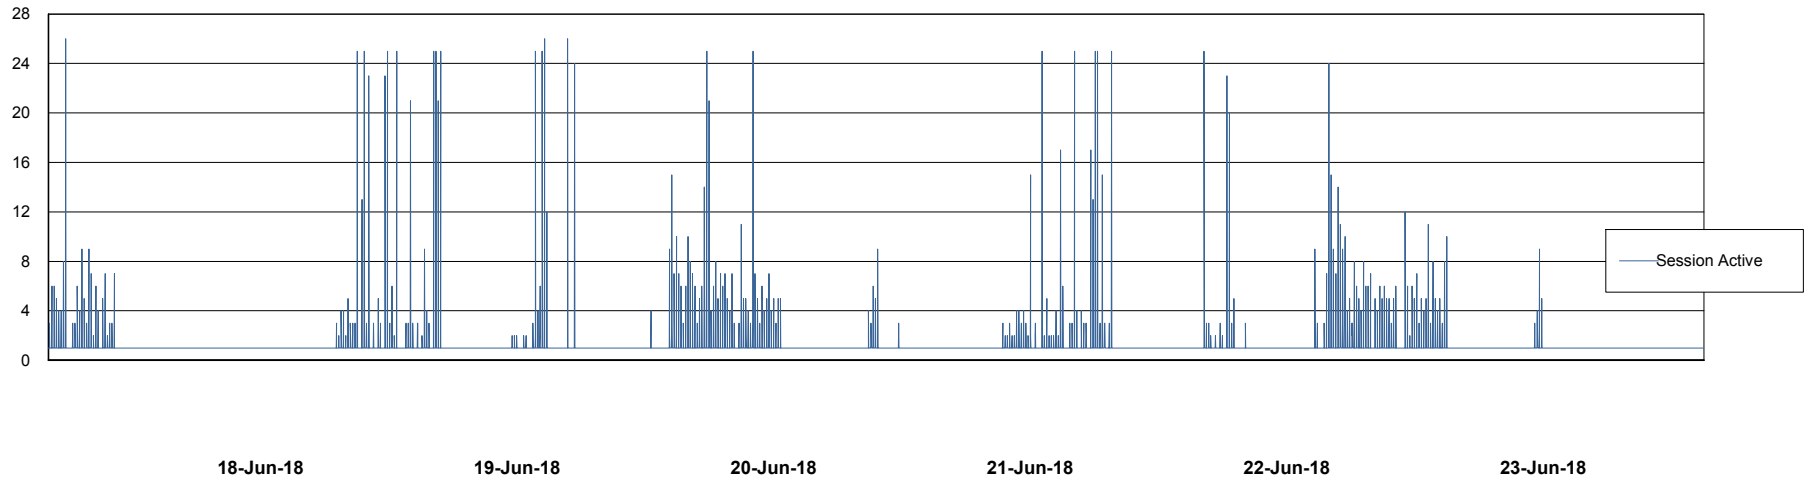

Weekly SLA Customer Report

Customer CLO Production
Database ID 38

Database Performance CLODB_Production

Weekly SLA Customer Report

Customer CLO Production
Database ID 38

Database Performance CLODB_Standby

Weekly SLA Customer Report