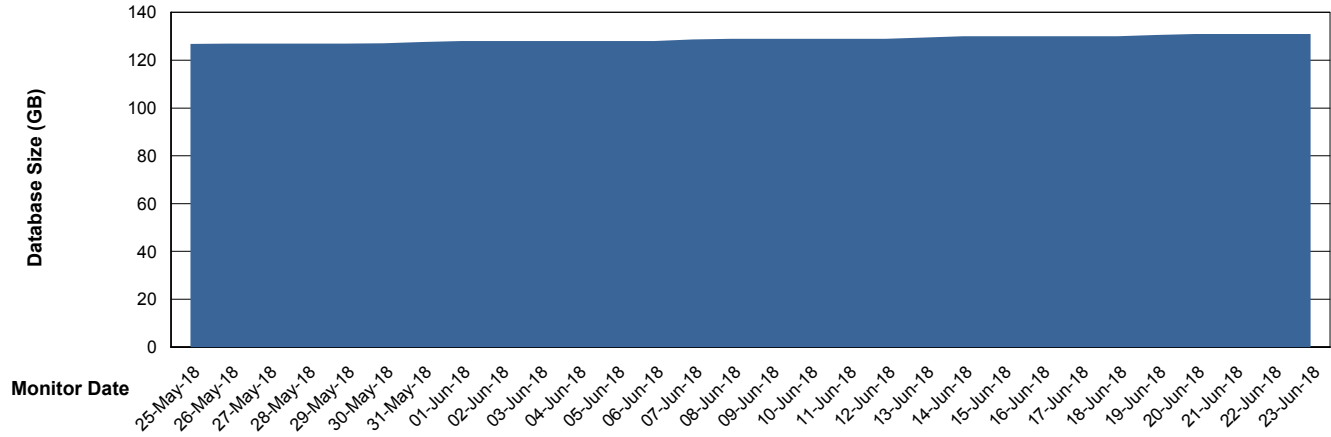

Customer CLO Production
Database ID 38

Database Performance CLODB_Test

Weekly SLA Customer Report

Customer CLO Production
Database ID 38

DATABASE SIZE CLODB_Production

Database growth over last month

DATABASE SIZE CLODB_Test

Database growth over last month

Weekly SLA Customer Report

Customer CLO Production
 Database ID 38

Database Tablespace CLODB_Production

Date	Tablespace Name	Filesize (Gb)	Usedsize (Gb)	Percentage free
23-Jun-18	ABSDATA	69	62	10
	INDX	73	67	8
22-Jun-18	ABSDATA	69	62	10
	INDX	73	67	8
21-Jun-18	ABSDATA	69	62	10
	INDX	73	67	8
20-Jun-18	ABSDATA	69	62	10
	INDX	73	67	8
19-Jun-18	ABSDATA	69	62	10
	INDX	73	66	10
18-Jun-18	ABSDATA	69	62	10
	INDX	73	66	10
17-Jun-18	ABSDATA	69	62	10
	INDX	73	66	10