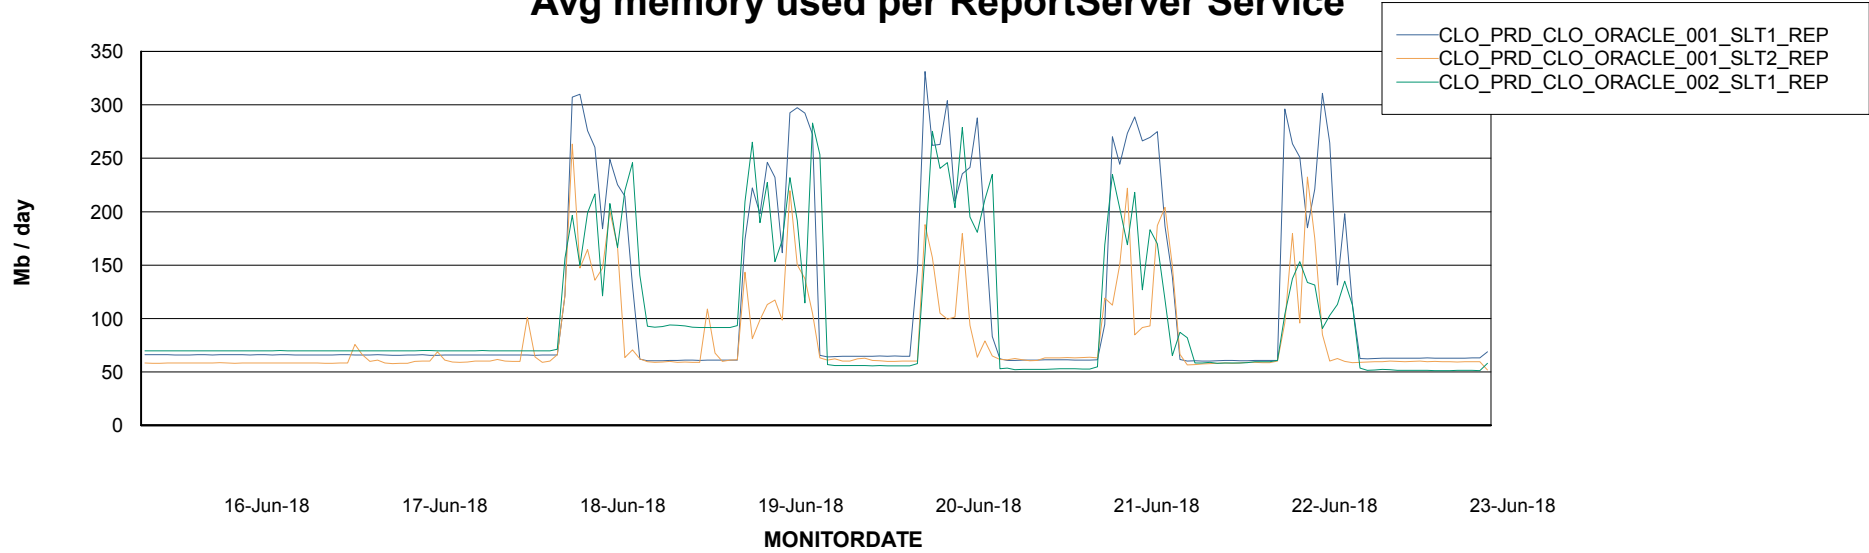

Avg users per day per ABS server

Weekly SLA Customer Report

Customer CLO Production
Database ID 38

ABSSolute Application ReportServer Services

Avg memory used per ReportServer Service

Weekly SLA Customer Report