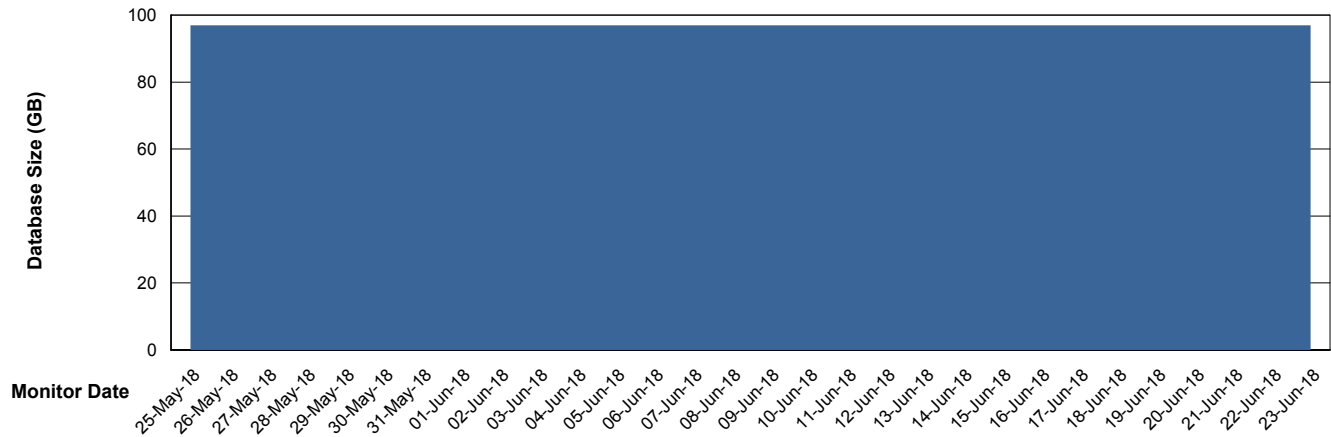

Customer CLO Production
Database ID 38

Database Performance CLODB_Test

Weekly SLA Customer Report

Customer CLO Production
Database ID 38

DATABASE SIZE CLODB_Production

Database growth over last month

DATABASE SIZE CLODB_Test

Database growth over last month

Weekly SLA Customer Report

Customer CLO Production
 Database ID 38

Database Tablespace CLODB_Production

Date	Tablespace Name	Filesize (Gb)	Usedsize (Gb)	Percentage free
23-Jun-18	ABSDATA	69	62	10
	INDX	73	67	8
22-Jun-18	ABSDATA	69	62	10
	INDX	73	67	8
21-Jun-18	ABSDATA	69	62	10
	INDX	73	67	8
20-Jun-18	ABSDATA	69	62	10
	INDX	73	67	8
19-Jun-18	ABSDATA	69	62	10
	INDX	73	66	10
18-Jun-18	ABSDATA	69	62	10
	INDX	73	66	10
17-Jun-18	ABSDATA	69	62	10
	INDX	73	66	10