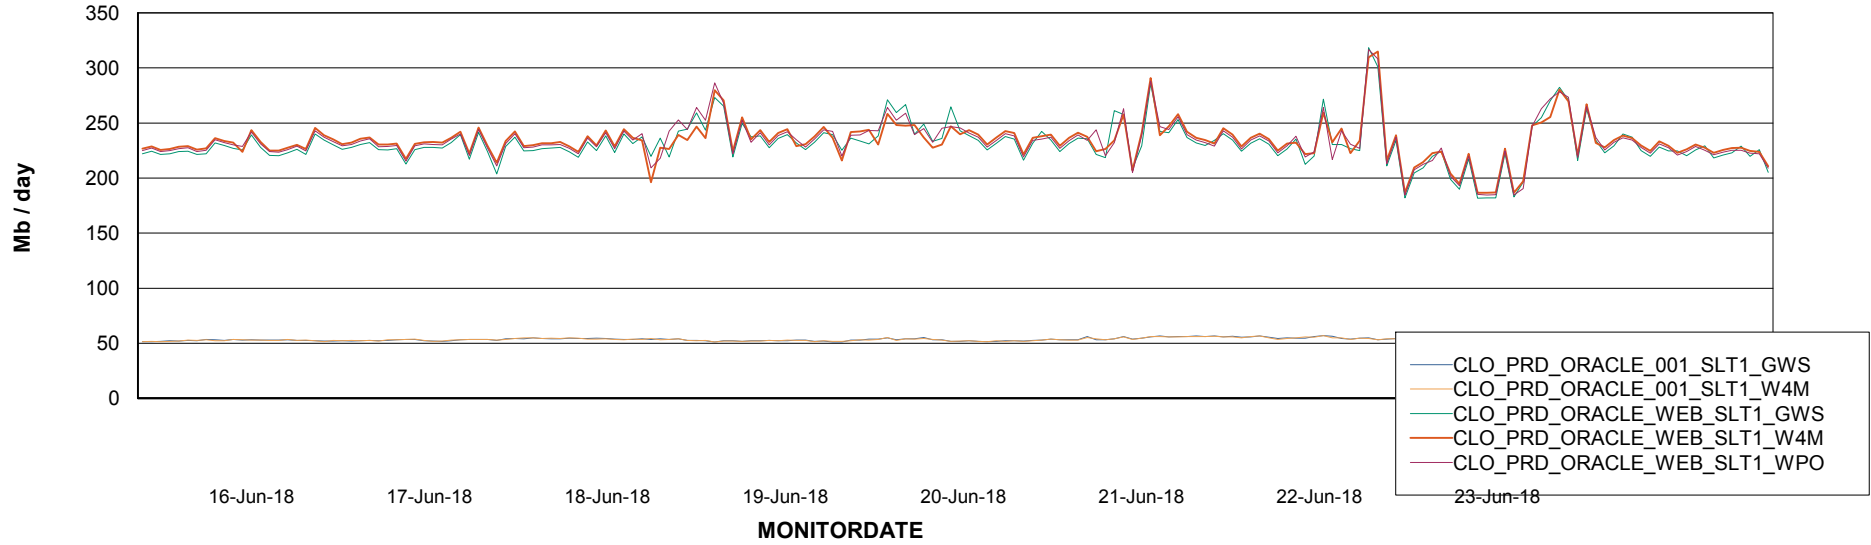

ABSSolute Web Component Services

Avg memory used per ABS Web component