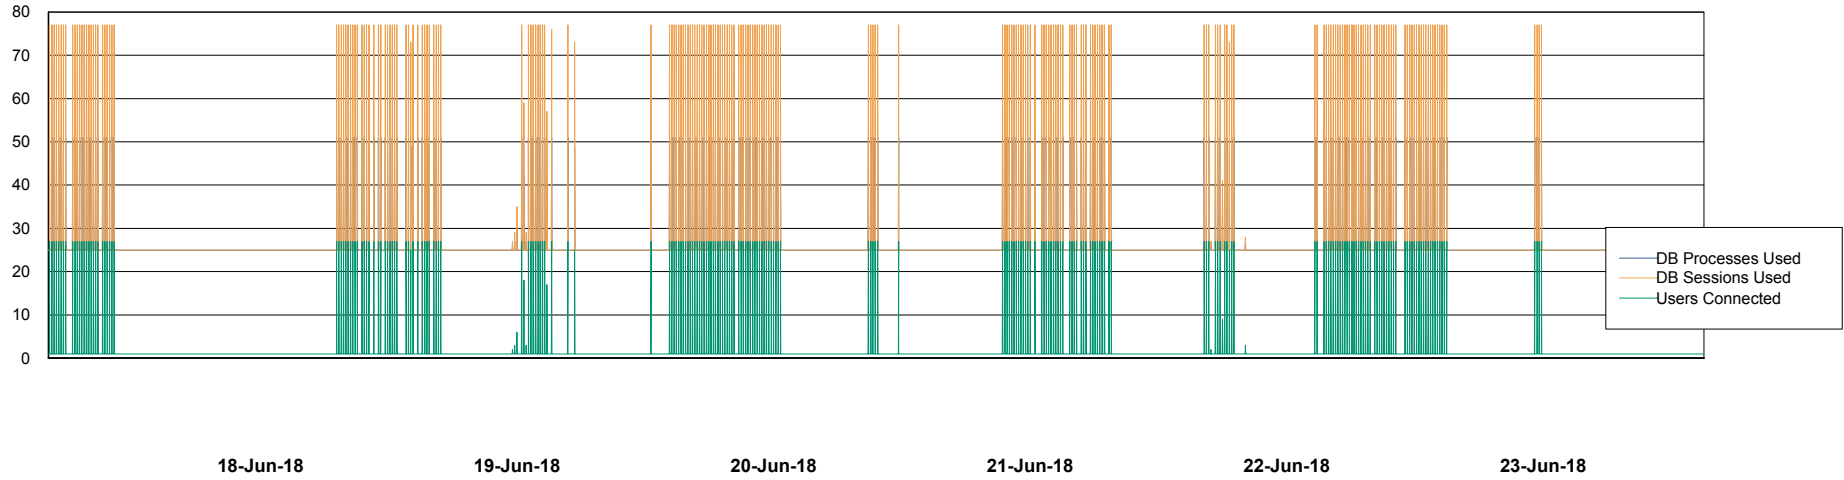

Weekly SLA Customer Report

Customer CLO Production
Database ID 38

Database Performance CLODB_Production

Weekly SLA Customer Report

Customer CLO Production
Database ID 38

Database Performance CLODB_Standby

Weekly SLA Customer Report