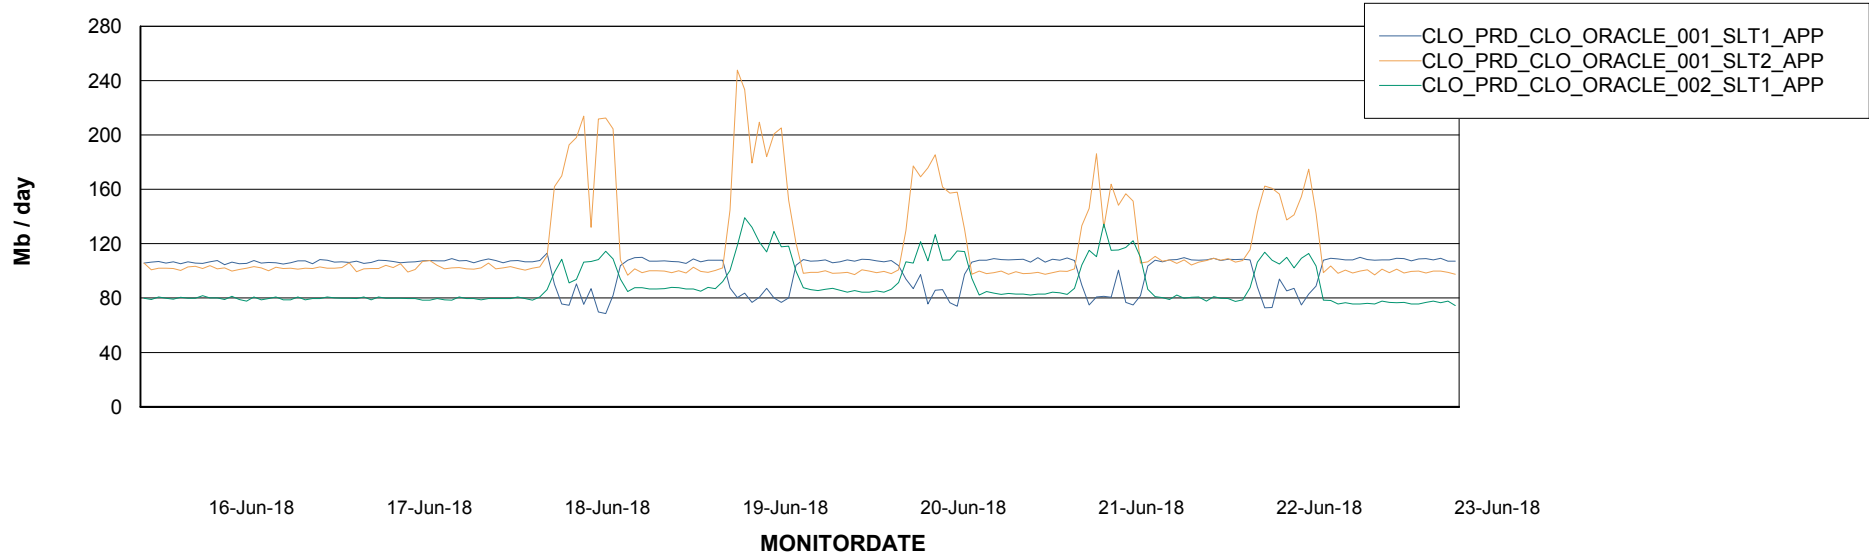

Standby Database Health CLO Production

Recovery lag for last 7 days

Weekly SLA Customer Report

Customer CLO Production
Database ID 38

ABSSolute Application Server Services

Avg memory used per ABS Server Service