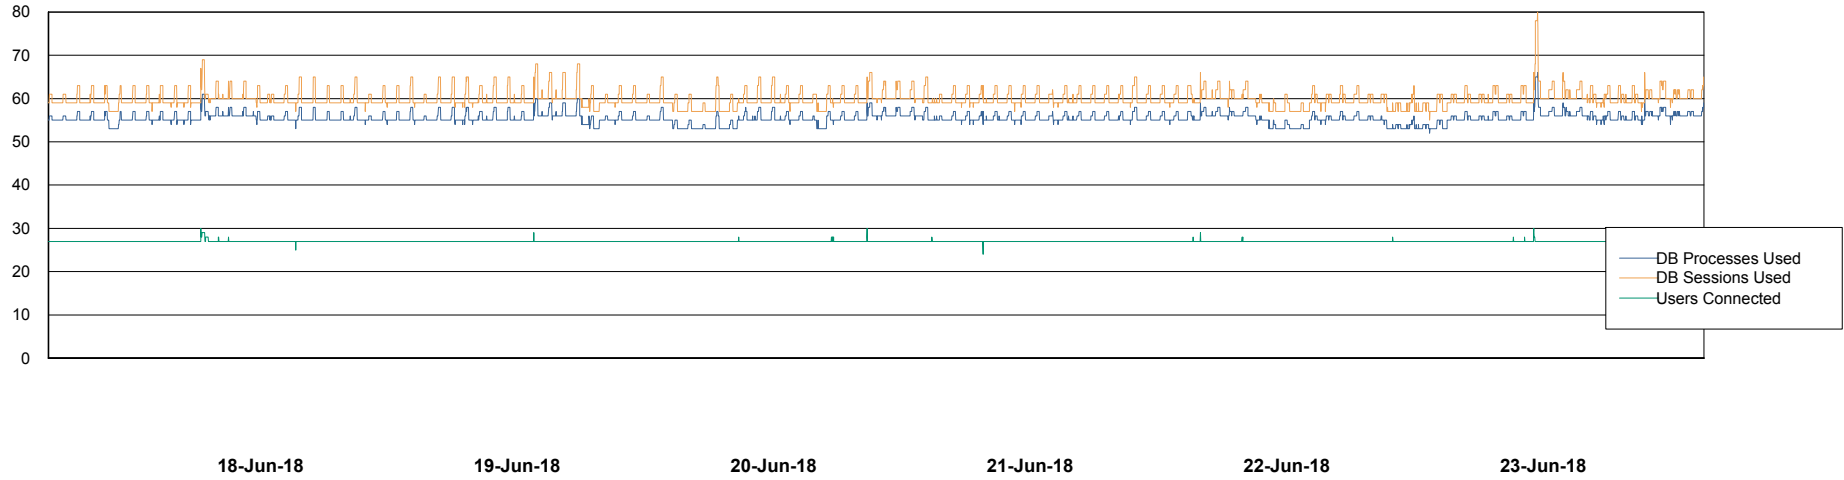

Database Performance CLODB_Test