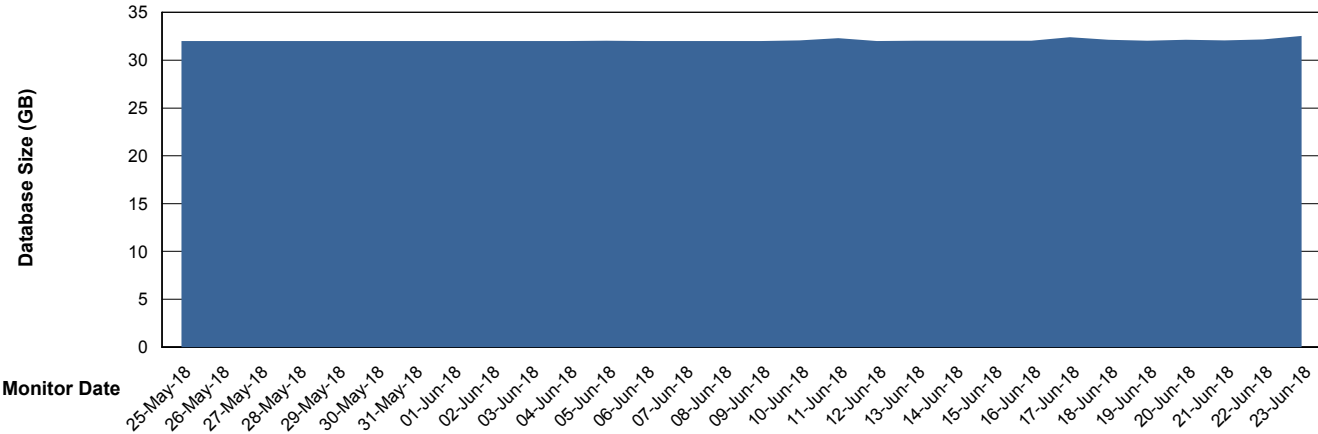

Weekly SLA Customer Report

Customer CIW Production
Database ID 45

Database Performance CIWDB_Production

Weekly SLA Customer Report

Customer CIW Production
Database ID 45

Database Performance CIWDB_Standby

Weekly SLA Customer Report

Customer CIW Production
 Database ID 45

DATABASE SIZE CIWDB_Production

Database growth over last month

Database Tablespace CIWDB_Production

Date	Tablespace Name	Filesize (Gb)	Usedsize (Gb)	Percentage free
23-Jun-18	ABSDATA	36	28	22
	INDX	5	3	40
22-Jun-18	ABSDATA	36	28	22
	INDX	5	3	40
21-Jun-18	ABSDATA	36	28	22
	INDX	5	3	40
20-Jun-18	ABSDATA	36	28	22
	INDX	5	3	40
19-Jun-18	ABSDATA	36	28	22
	INDX	5	3	40
18-Jun-18	ABSDATA	36	28	22
	INDX	5	3	40
17-Jun-18	ABSDATA	36	28	22
	INDX	5	3	40