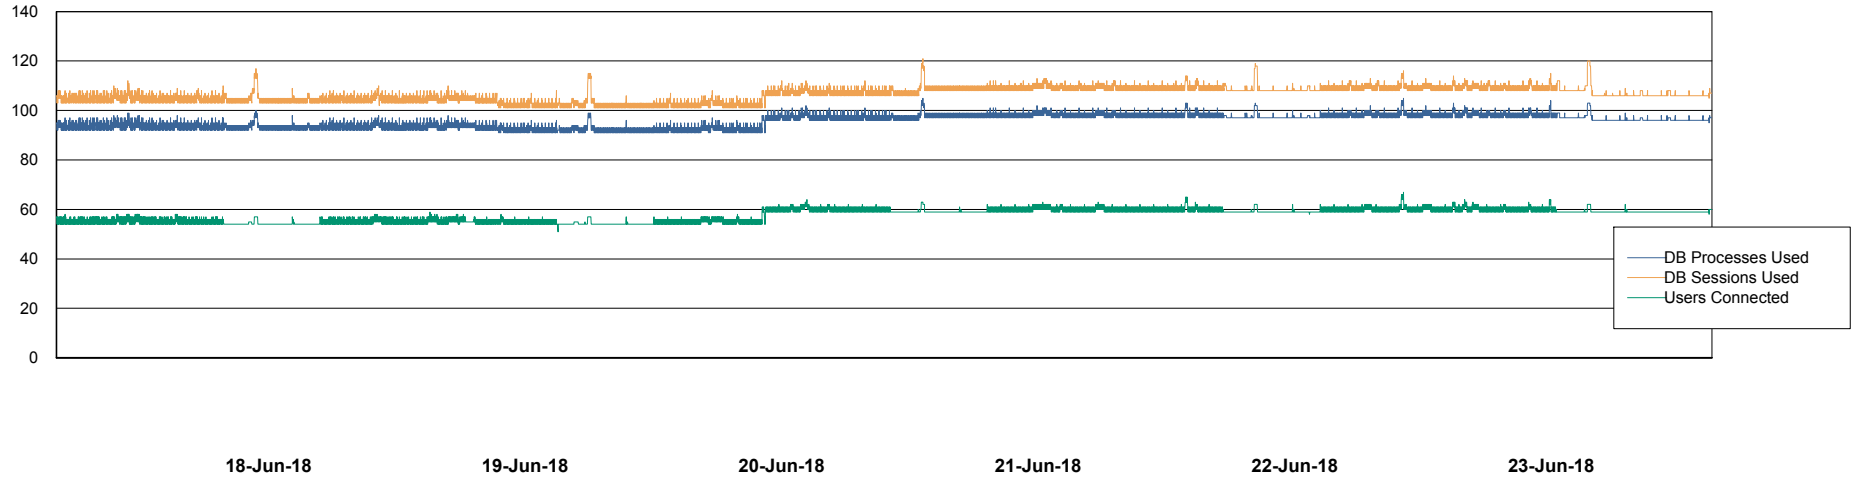

Harddisk Usage CIW_PRD_ORACLE2

	Free disk space on c: (%)	Total disk space on c: (Gb)	Free disk space on d: (%)	Total disk space on d: (Gb)	Free disk space on e: (%)	Total disk space on e: (Gb)
23-Jun-18	95	701	50	700	100	830
22-Jun-18	95	701	50	700	100	830
21-Jun-18	95	701	50	700	100	830
20-Jun-18	95	701	51	700	100	830
19-Jun-18	95	701	51	700	100	830
18-Jun-18	95	701	51	700	100	830
17-Jun-18	95	701	51	700	100	830

Weekly SLA Customer Report

Customer CIW Production
Database ID 45

Database Performance CIWDB_Production

Weekly SLA Customer Report

Customer CIW Production
Database ID 45

Database Performance CIWDB_Standby

Weekly SLA Customer Report