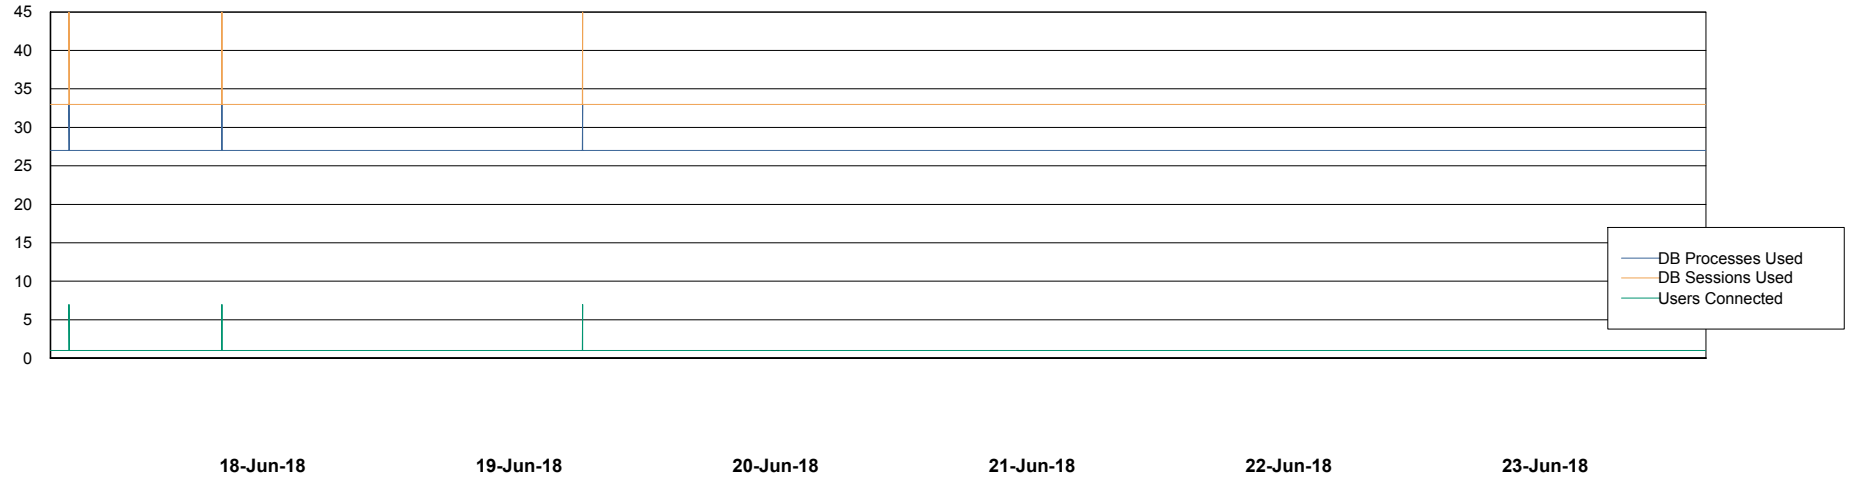

Weekly SLA Customer Report

Customer CIW Production
Database ID 45

Database Performance CIWDB_Production

Weekly SLA Customer Report

Customer CIW Production
Database ID 45

Database Performance CIWDB_Standby

Weekly SLA Customer Report

Customer CIW Production
 Database ID 45

DATABASE SIZE CIWDB_Production

Database growth over last month

Database Tablespace CIWDB_Production

Date	Tablespace Name	Filesize (Gb)	Usedsize (Gb)	Percentage free
23-Jun-18	ABSDATA	36	28	22
	INDX	5	3	40
22-Jun-18	ABSDATA	36	28	22
	INDX	5	3	40
21-Jun-18	ABSDATA	36	28	22
	INDX	5	3	40
20-Jun-18	ABSDATA	36	28	22
	INDX	5	3	40
19-Jun-18	ABSDATA	36	28	22
	INDX	5	3	40
18-Jun-18	ABSDATA	36	28	22
	INDX	5	3	40
17-Jun-18	ABSDATA	36	28	22
	INDX	5	3	40