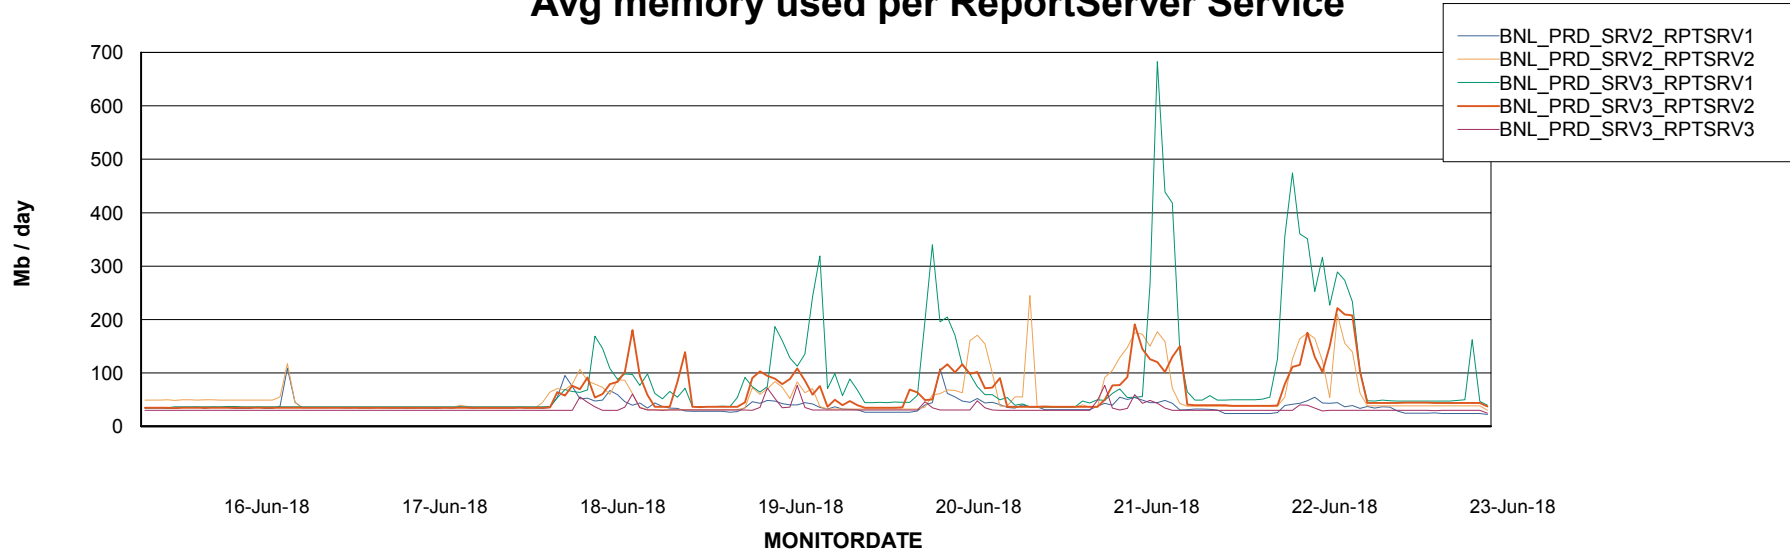

ABSSolute Web Component Services

Avg memory used per ReportServer Service