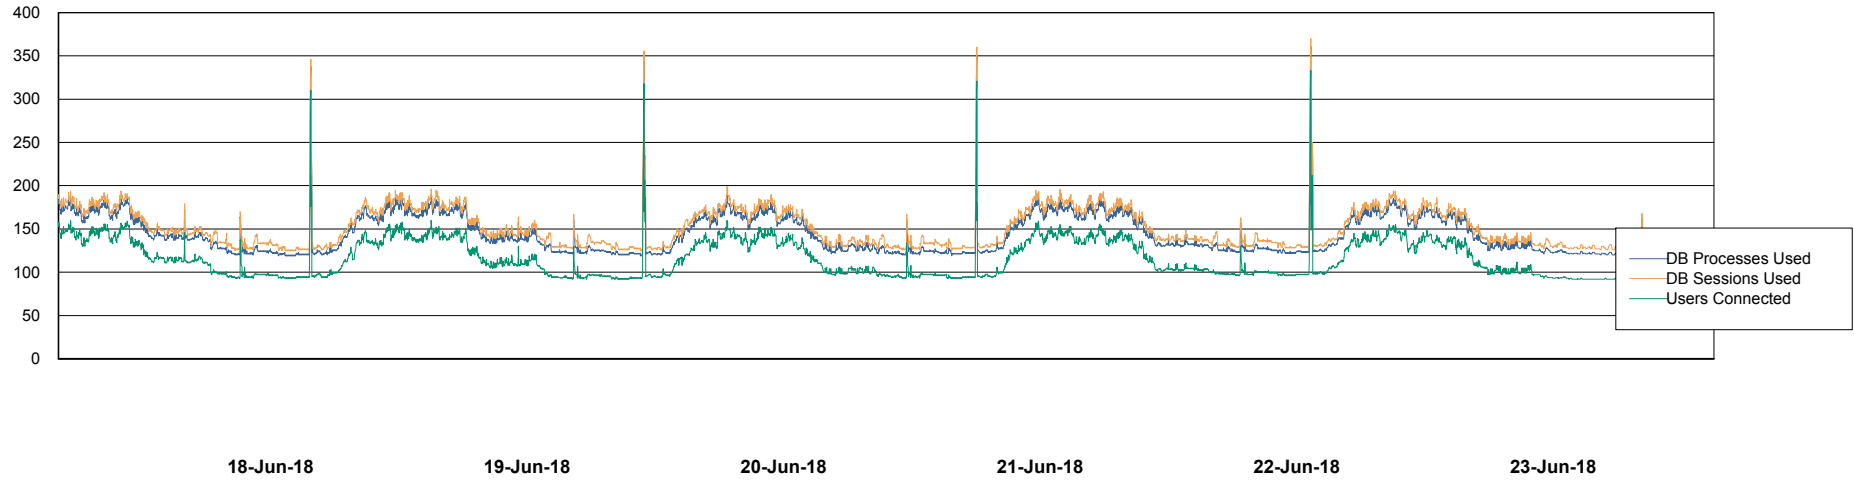

Harddisk Usage BNL_PRD_vm-absa03

	Free disk space on c: (%)	Total disk space on c: (Gb)	Free disk space on d: (%)	Total disk space on d: (Gb)	Free disk space on f: (%)	Total disk space on f: (Gb)
23-Jun-18	81	127	87	127	92	64
22-Jun-18	81	127	87	127	92	64
21-Jun-18	81	127	87	127	92	64
20-Jun-18	81	127	87	127	92	64
19-Jun-18	81	127	87	127	92	64
18-Jun-18	81	127	87	127	92	64
17-Jun-18	81	127	87	127	92	64

Weekly SLA Customer Report

Customer BNL_Production
Database ID 83

Database Performance BNLDB_Production

Weekly SLA Customer Report

Customer BNL_Production
 Database ID 83

DATABASE SIZE BNLDB_Production

Database growth over last month