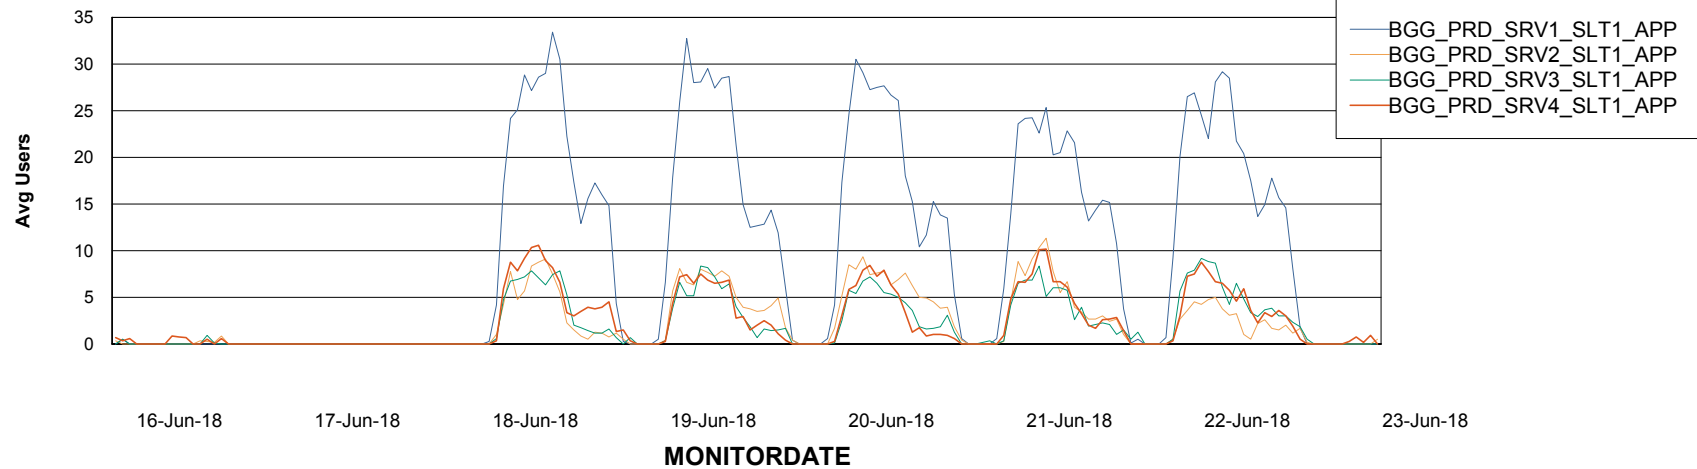

Avg users per day per ABS server