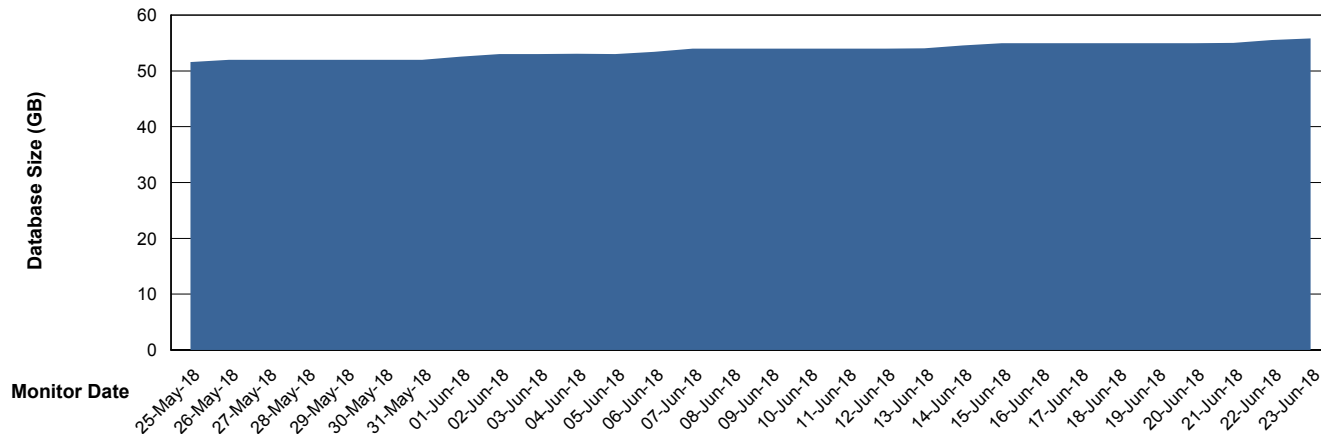

# Weekly SLA Customer Report

Customer BGG\_Production  
Database ID 58

DATABASE SIZE BGGDB\_BI

### Database growth over last month

DATABASE SIZE BGGDB\_Production

### Database growth over last month