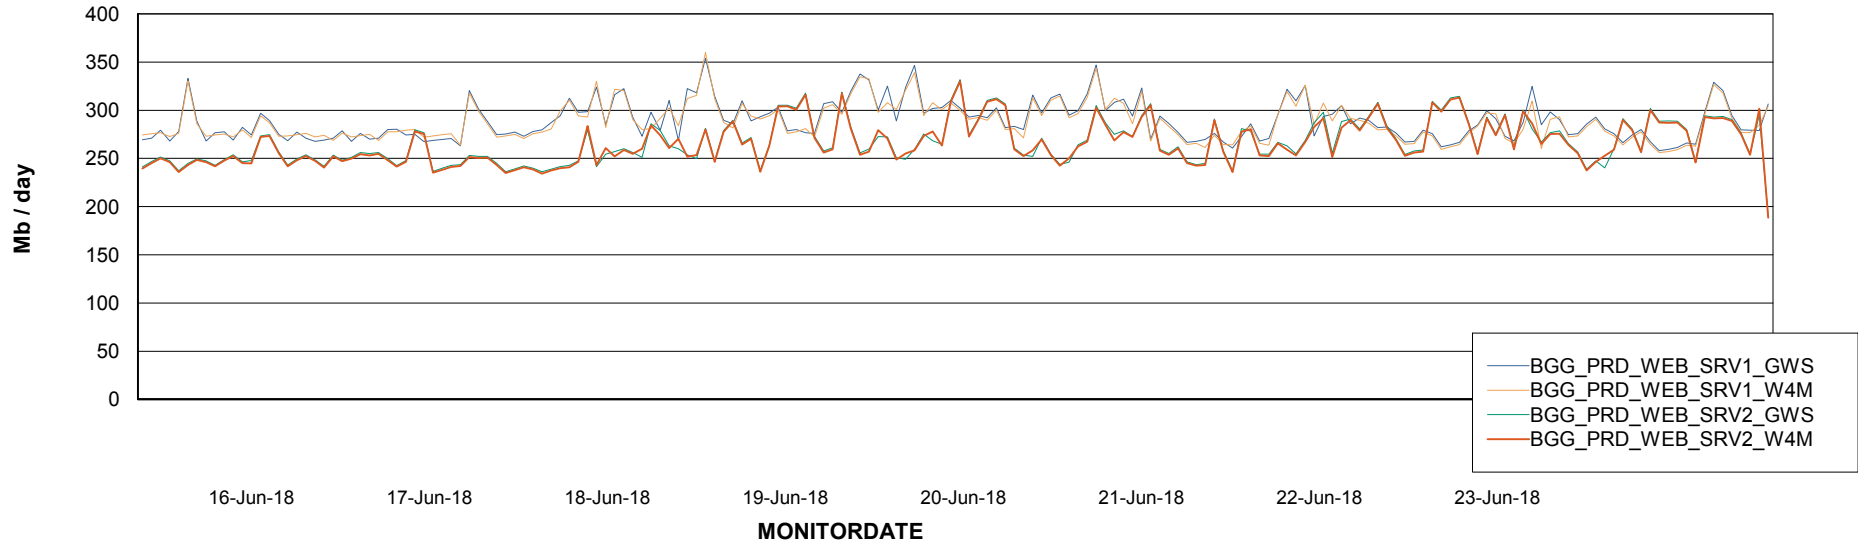

ABSolute Web Component Services

Avg memory used per ABS Web component