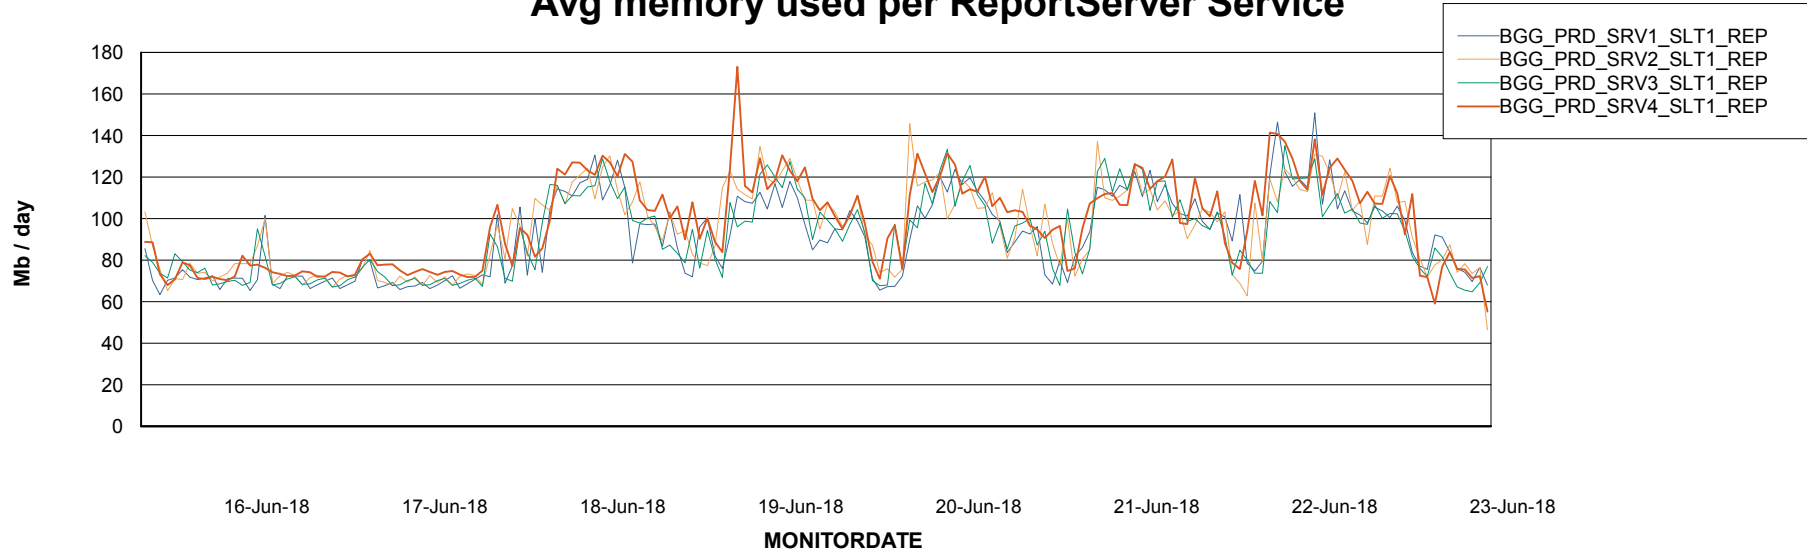

ABSSolute Application ReportServer Services

Avg memory used per ReportServer Service