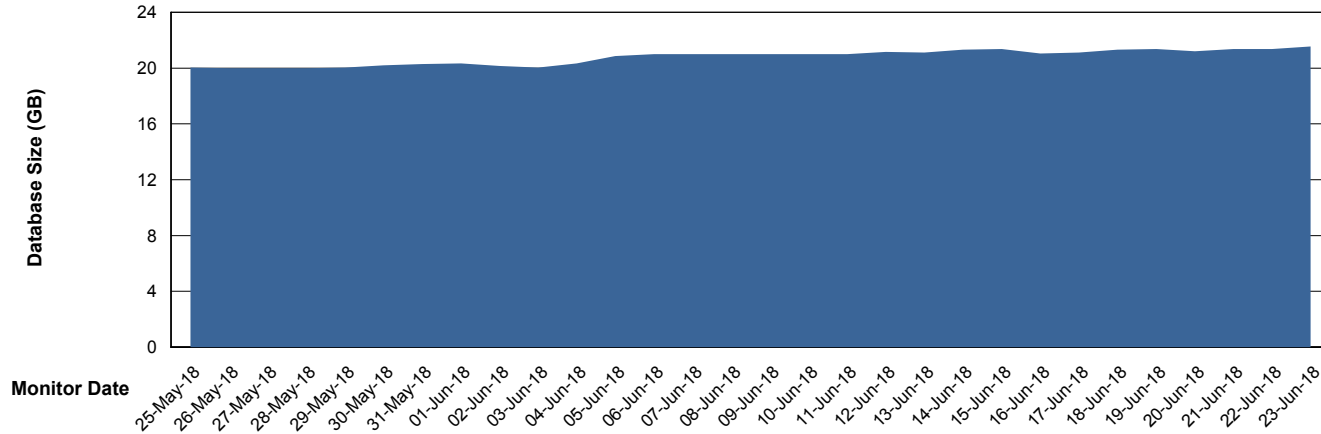

DATABASE SIZE BGGDB_BI

Database growth over last month