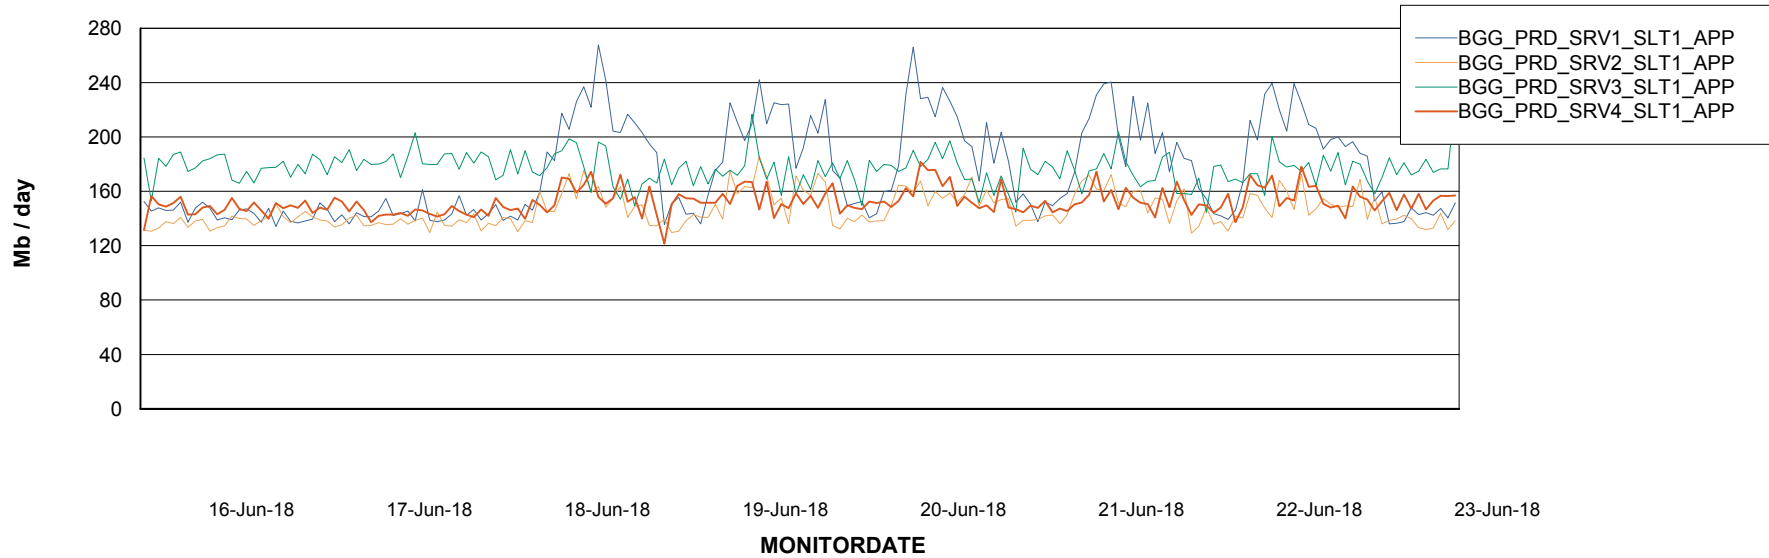

ABSSolute Application Server Services

Avg memory used per ABS Server Service