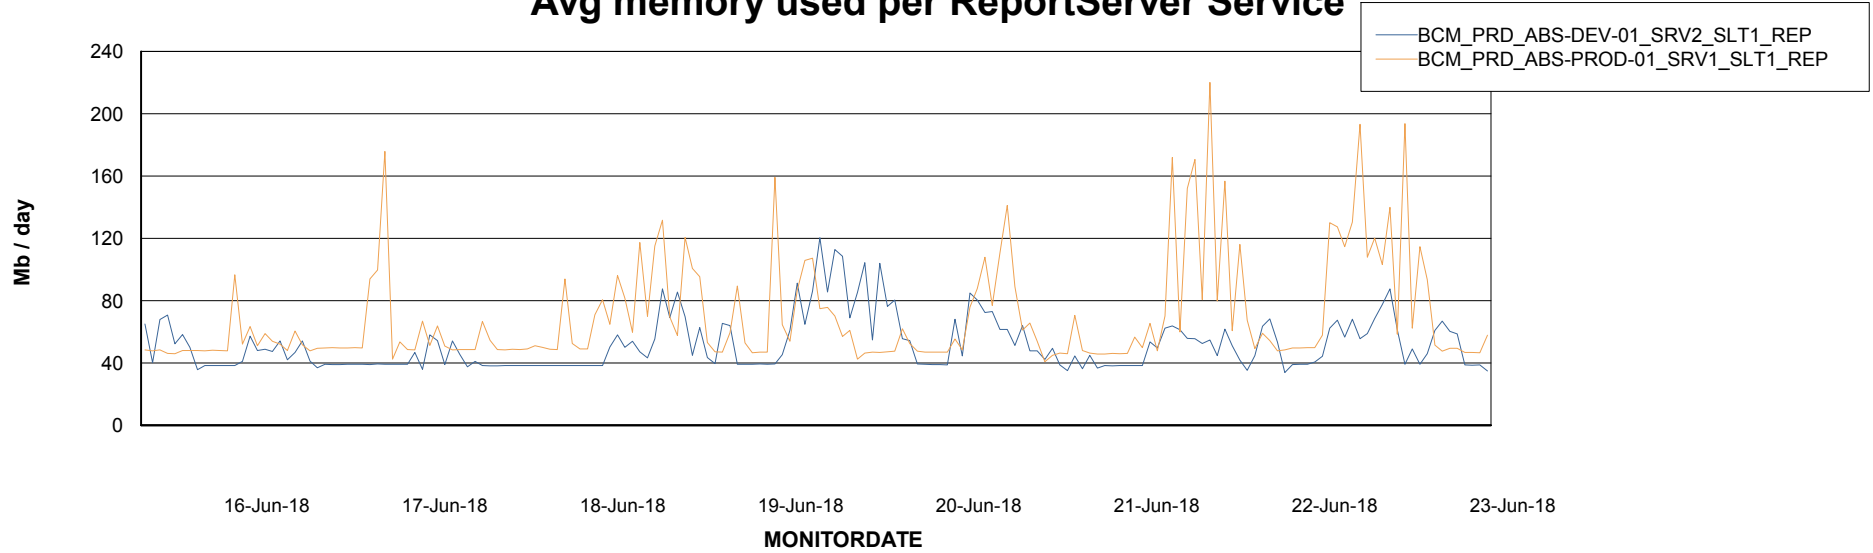

Avg memory used per ABS Server Service

Avg users per day per ABS server

Weekly SLA Customer Report

Customer BCM_Production
Database ID 81

ABSSolute Application ReportServer Services

Avg memory used per ReportServer Service