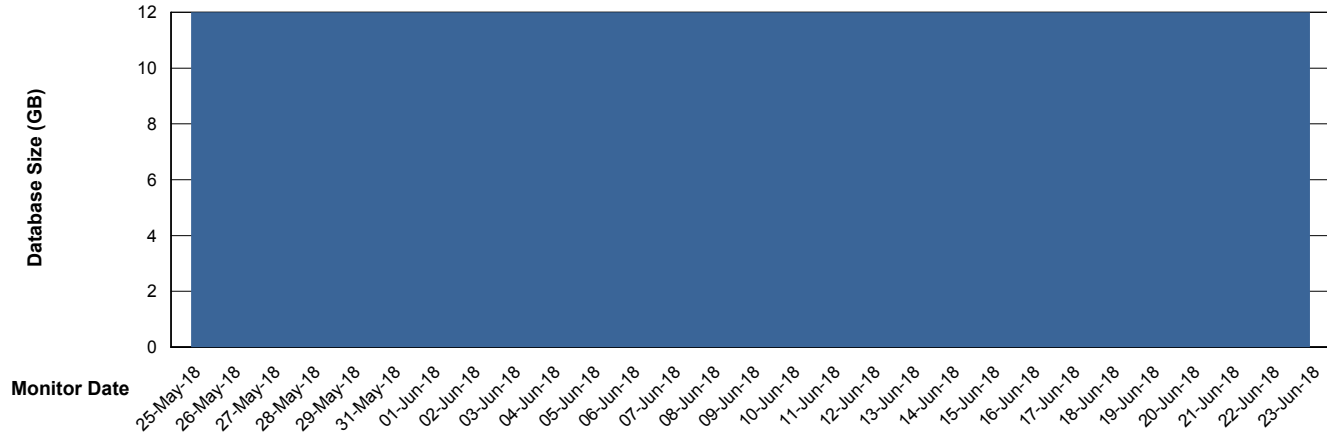

DATABASE SIZE BCMDB_ABS1 Production Database

Database growth over last month

Database Tablespace BCMDB_ABS1 Production Database

Date	Tablespace Name	Filesize (Gb)	Usedsize (Gb)	Percentage free
23-Jun-18	ABSDATA	5	3	40
	INDX	10	8	20
22-Jun-18	ABSDATA	5	3	40
	INDX	10	8	20
21-Jun-18	ABSDATA	5	3	40
	INDX	10	8	20
20-Jun-18	ABSDATA	5	3	40
	INDX	10	8	20
19-Jun-18	ABSDATA	5	3	40
	INDX	10	8	20
18-Jun-18	ABSDATA	5	3	40
	INDX	10	8	20
17-Jun-18	ABSDATA	5	3	40
	INDX	10	8	20