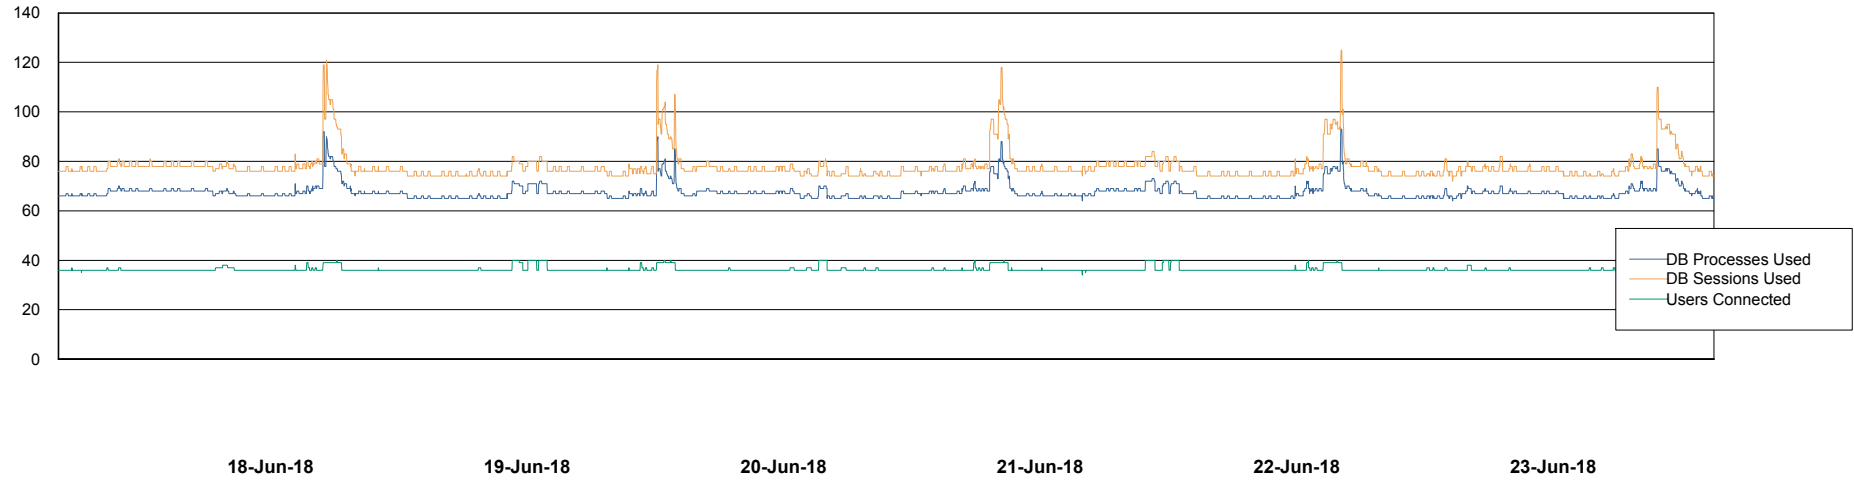

Weekly SLA Customer Report

Customer BCM_Production
Database ID 81

Harddisk Usage BCM_PRD_ABS-PRODWEB-01

	Free disk space on c: (%)	Total disk space on c: (Gb)
23-Jun-18	68	80
22-Jun-18	68	80
21-Jun-18	68	80
20-Jun-18	68	80
19-Jun-18	68	80
18-Jun-18	68	80
17-Jun-18	68	80

Weekly SLA Customer Report

Customer BCM_Production
Database ID 81

Database Performance BCMDB_ABS1 Production Database

Weekly SLA Customer Report

Customer BCM_Production
Database ID 81

Database Performance BCMDB_ABS1SB Standby Database