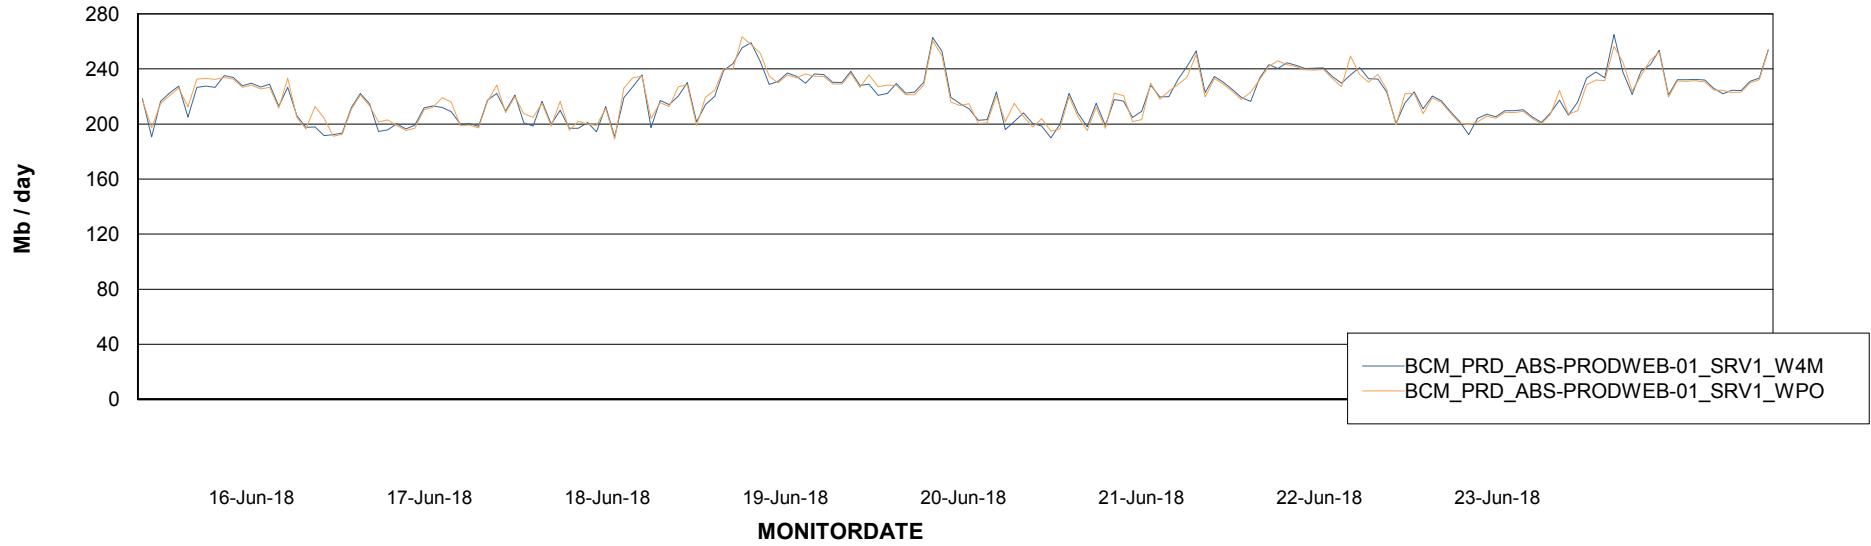

ABSolute Web Component Services

Avg memory used per ABS Web component