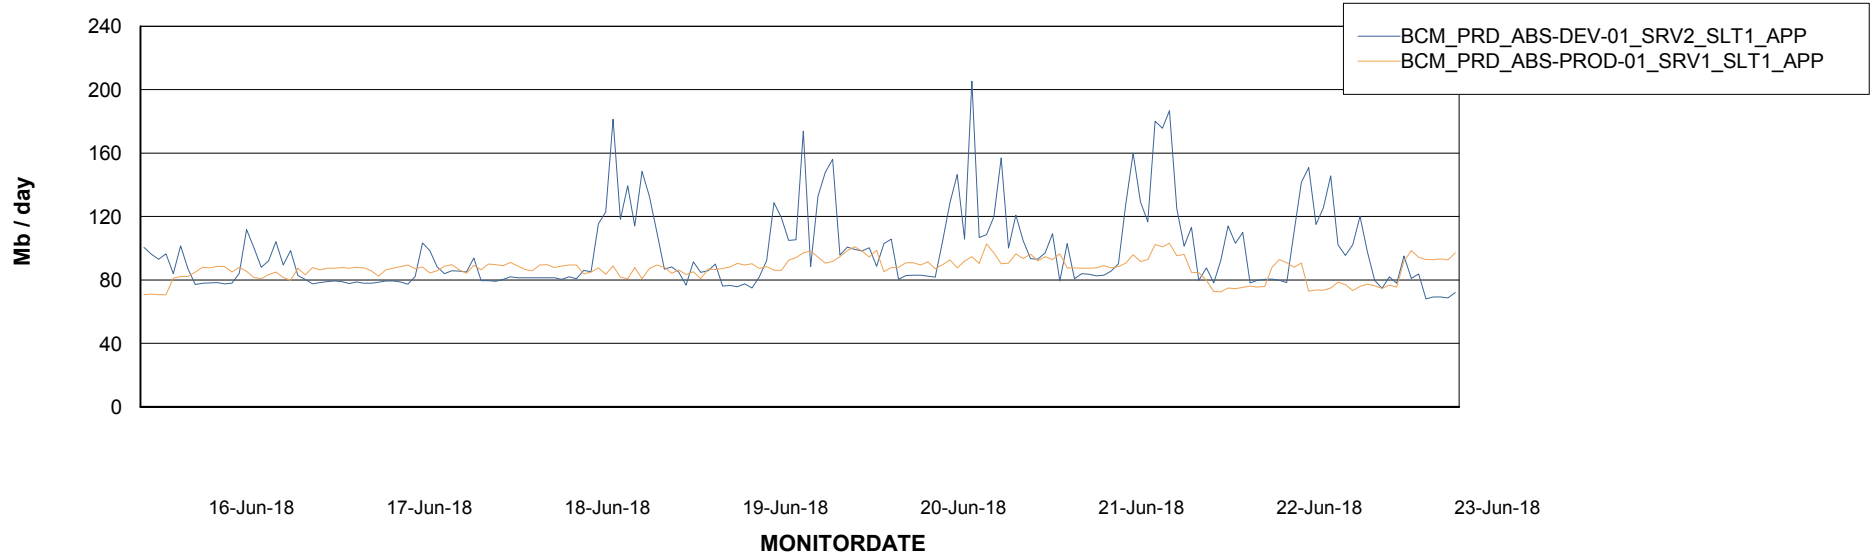

ABSSolute Application Server Services

Avg memory used per ABS Server Service