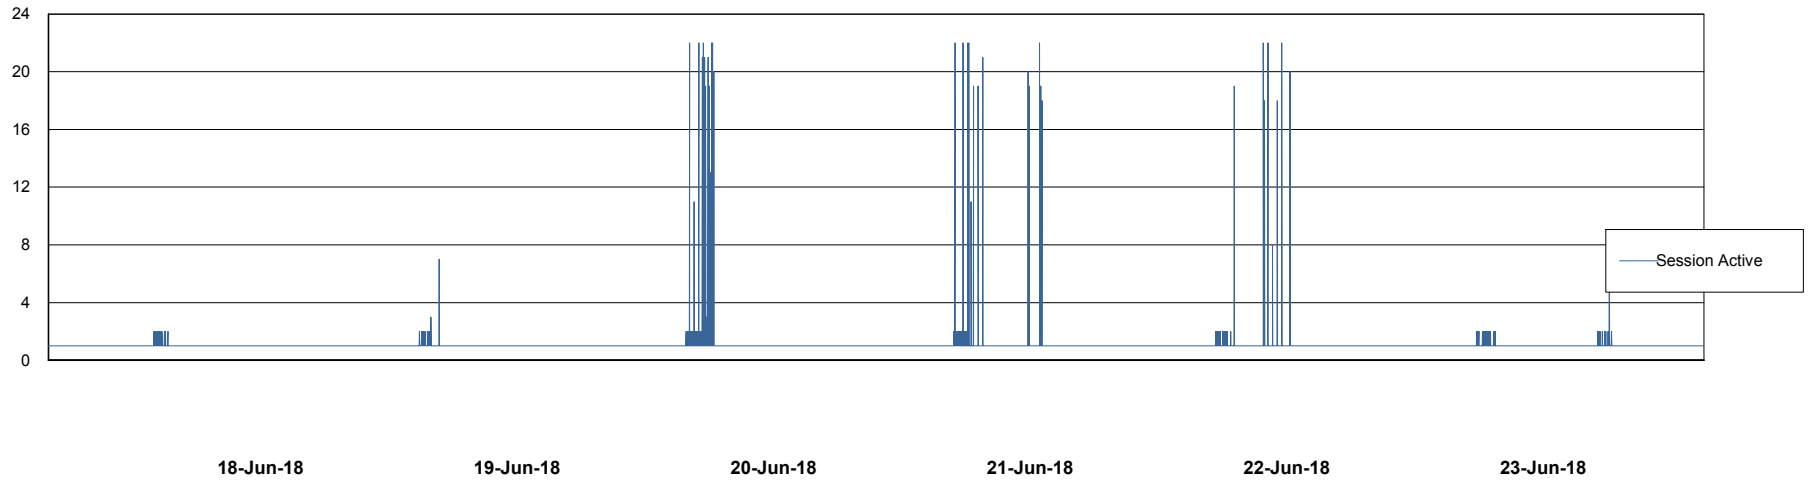

Database Performance AUJ_DB5_Standby