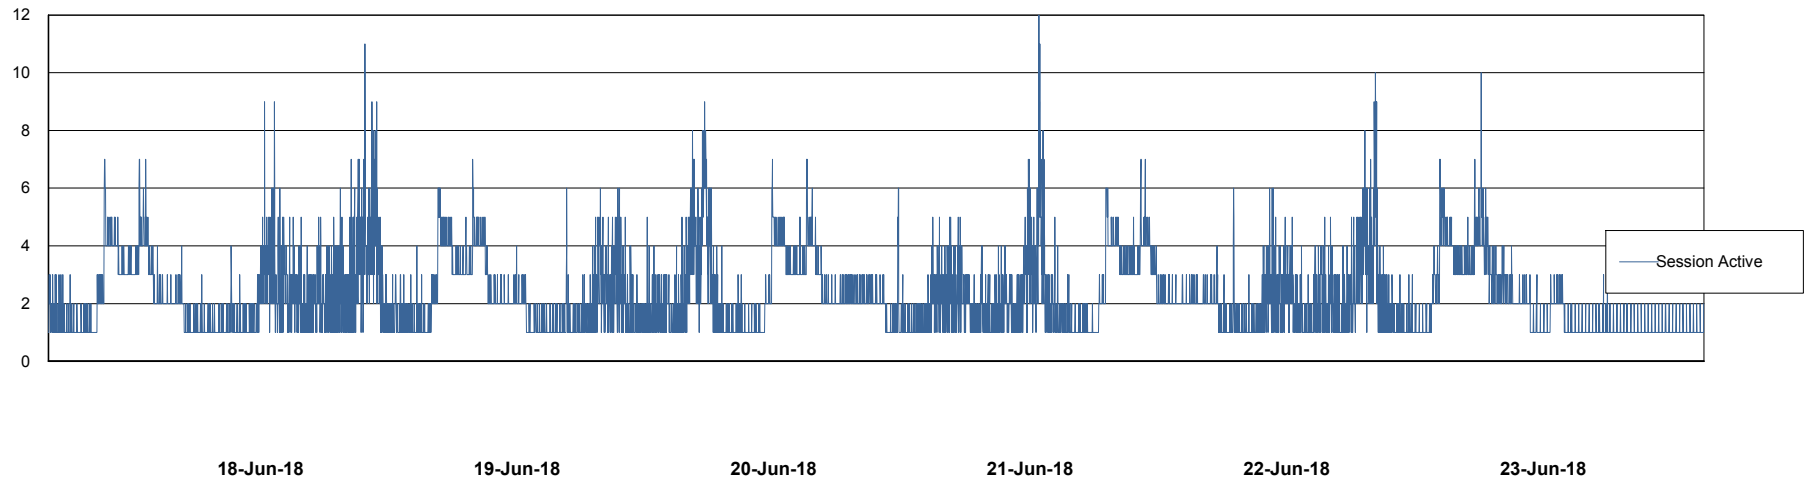

Database Performance AUJ_DB4_Primary