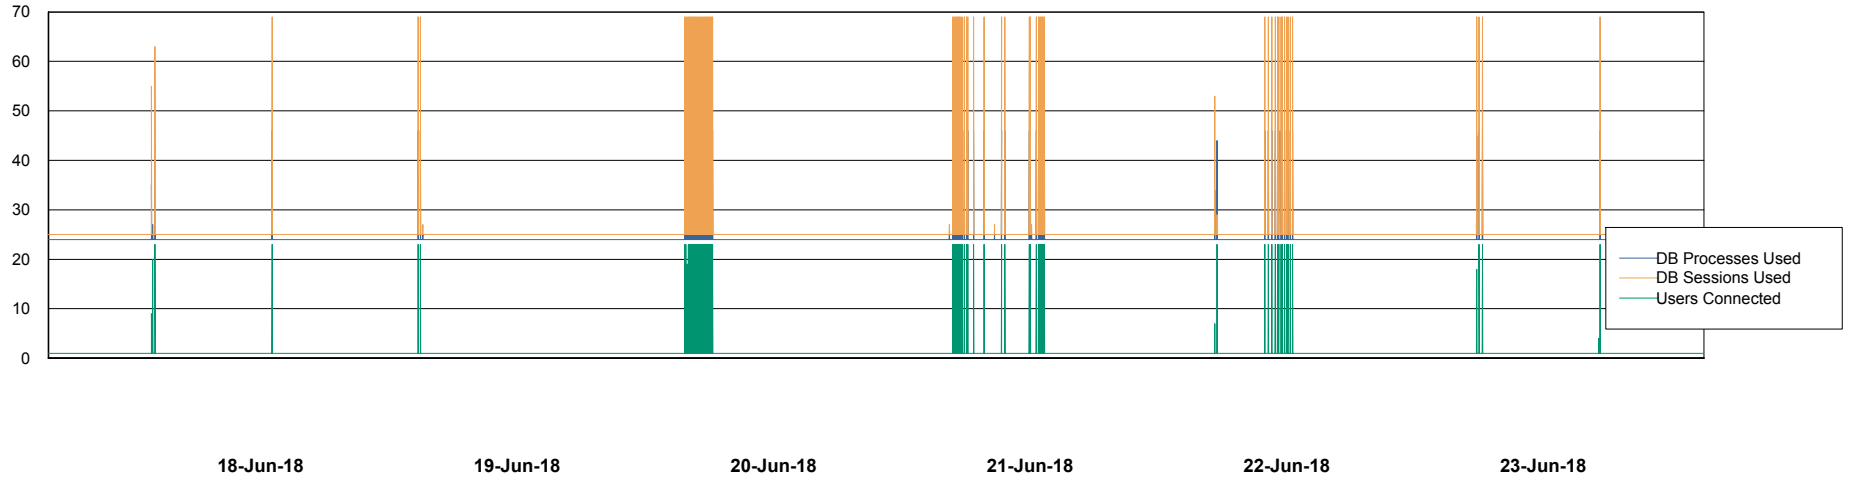

Database Performance AUJ_DB6_Standby2