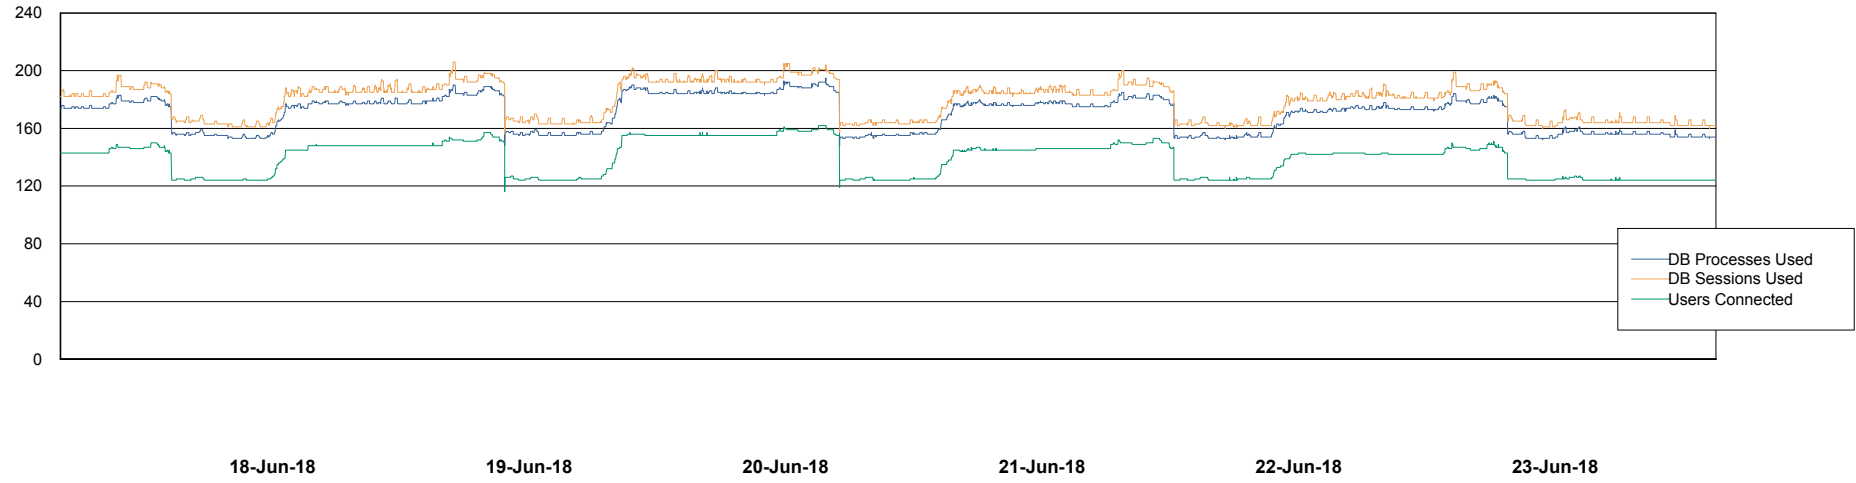

Database Performance AUJ_DB4_Primary