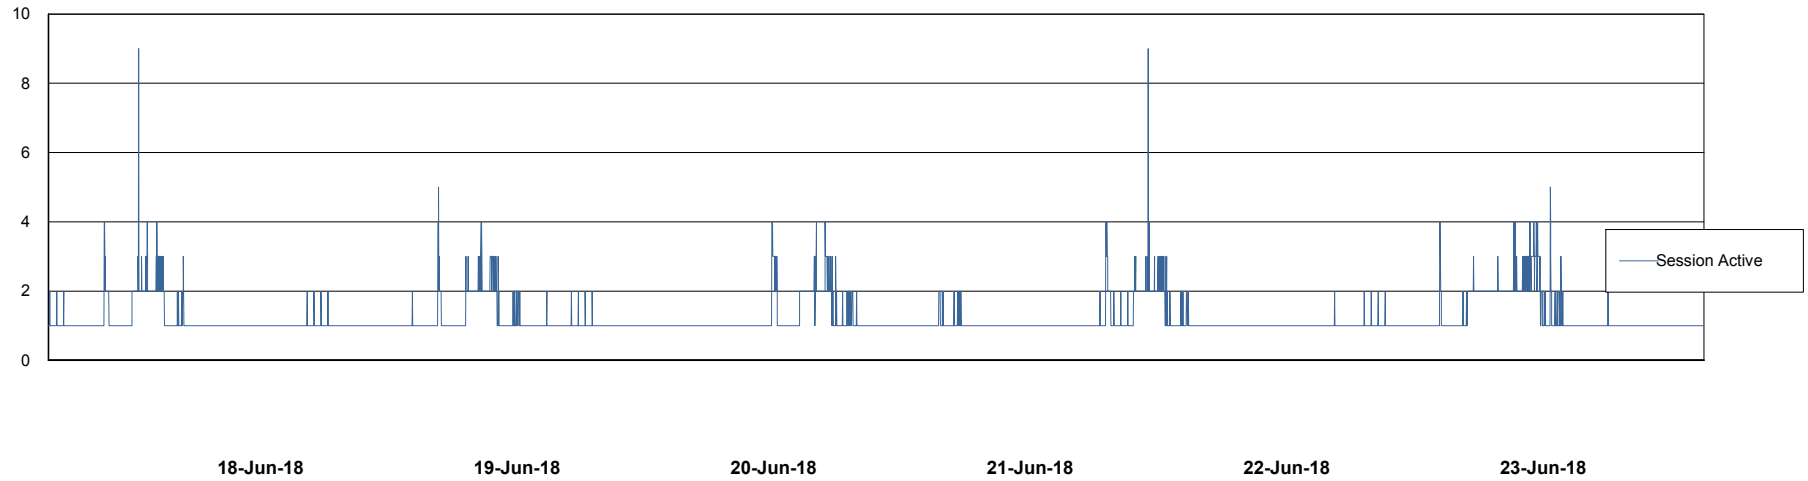

Database Performance AUJDB_BI