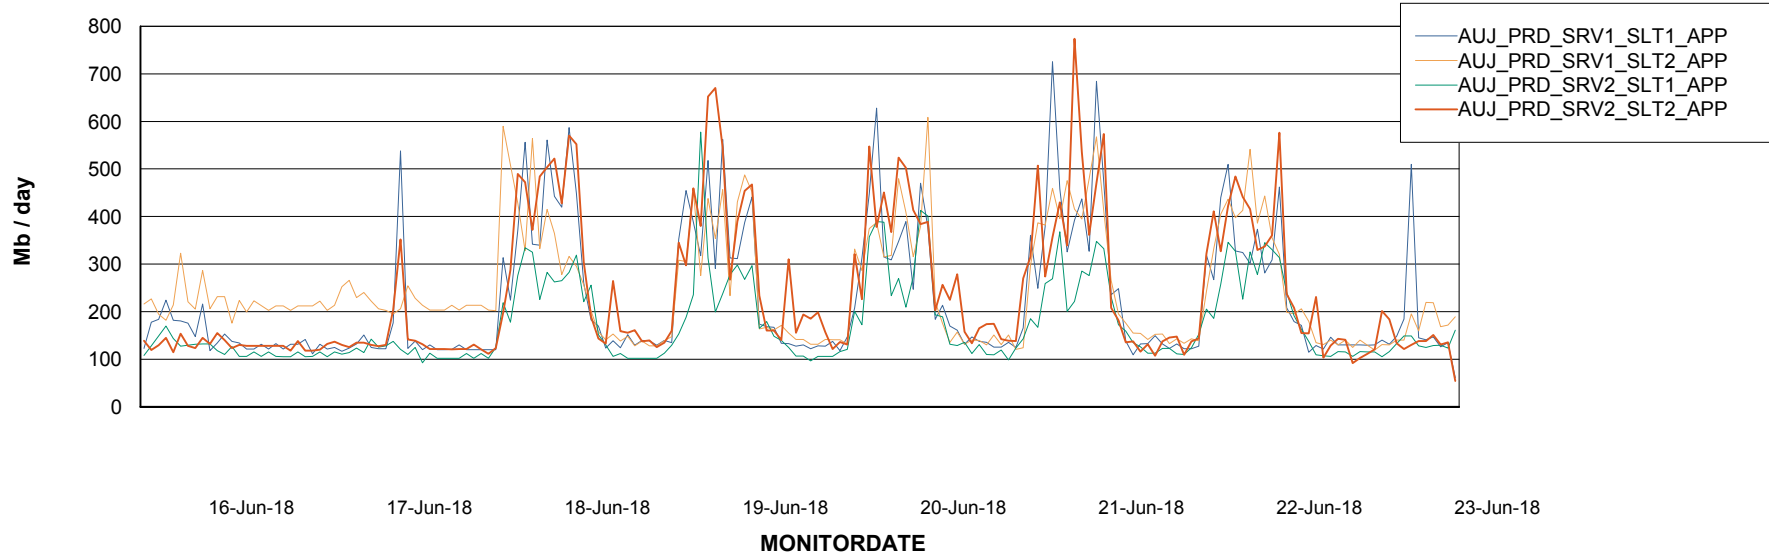

ABSSolute Application Server Services

Avg memory used per ABS Server Service