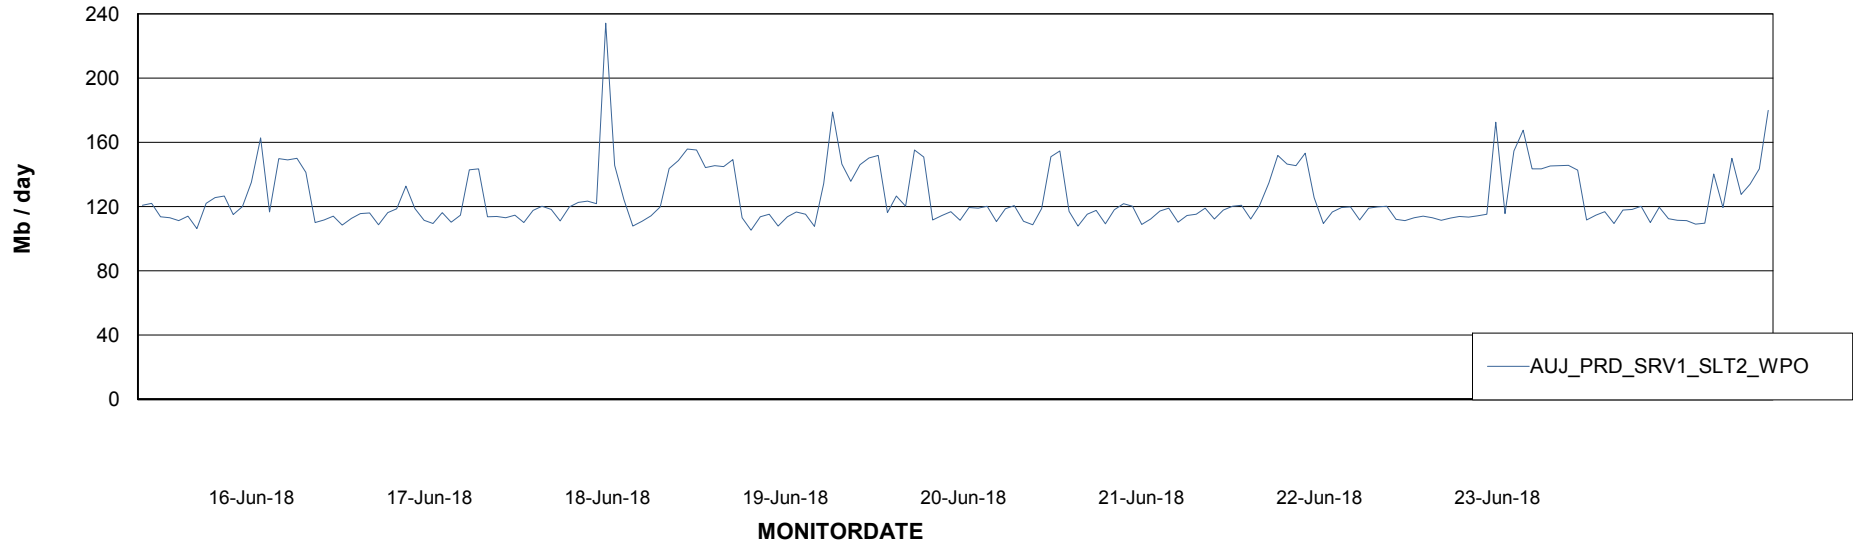

ABSolute Web Component Services

Avg memory used per ABS Web component