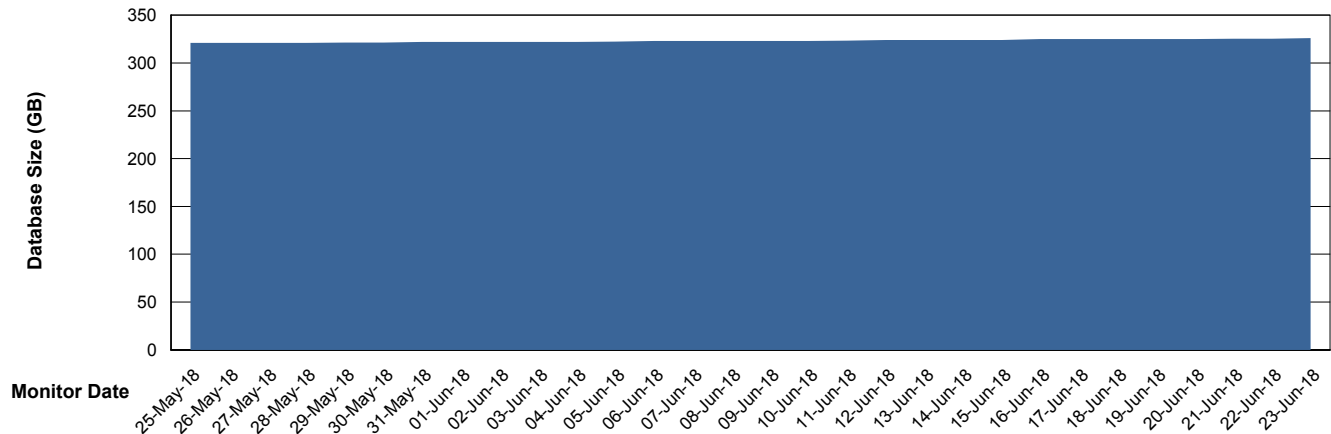

# Weekly SLA Customer Report

Customer AUJ\_Production  
Database ID 41

DATABASE SIZE AUJ\_DB4\_Primary

### Database growth over last month

DATABASE SIZE AUJDB\_BI

### Database growth over last month