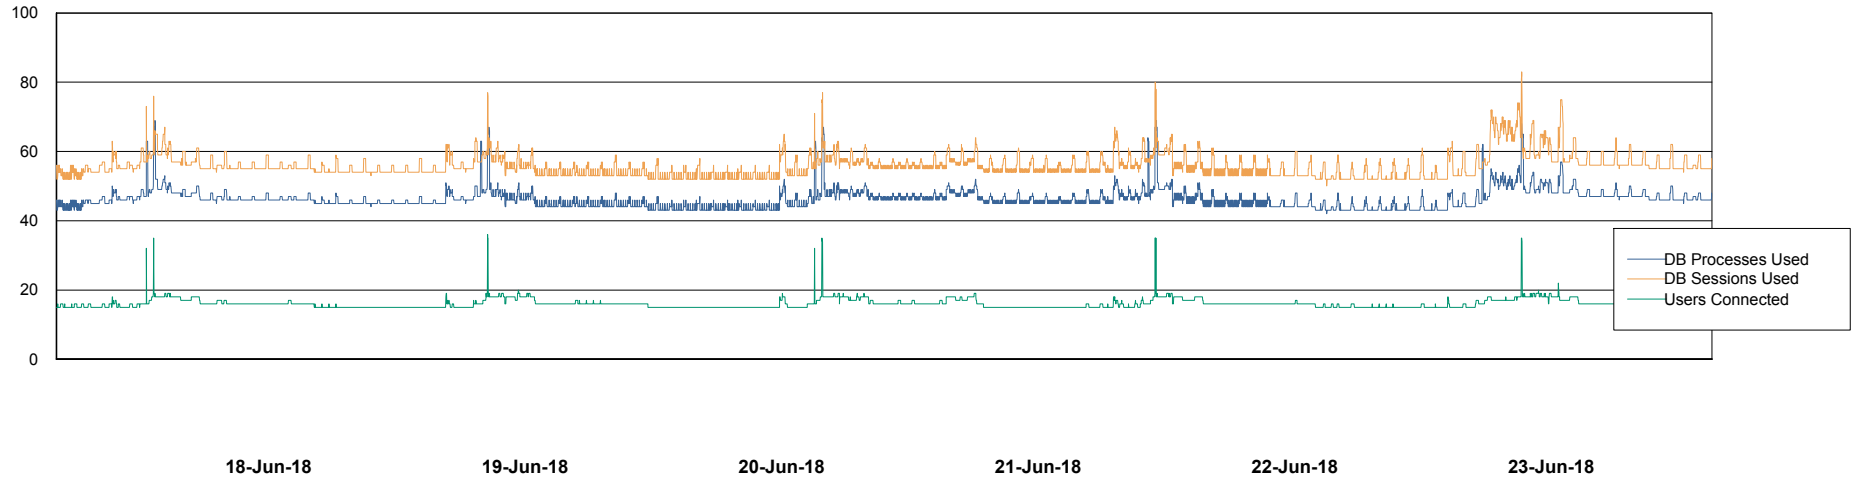

Database Performance AUJDB_BI