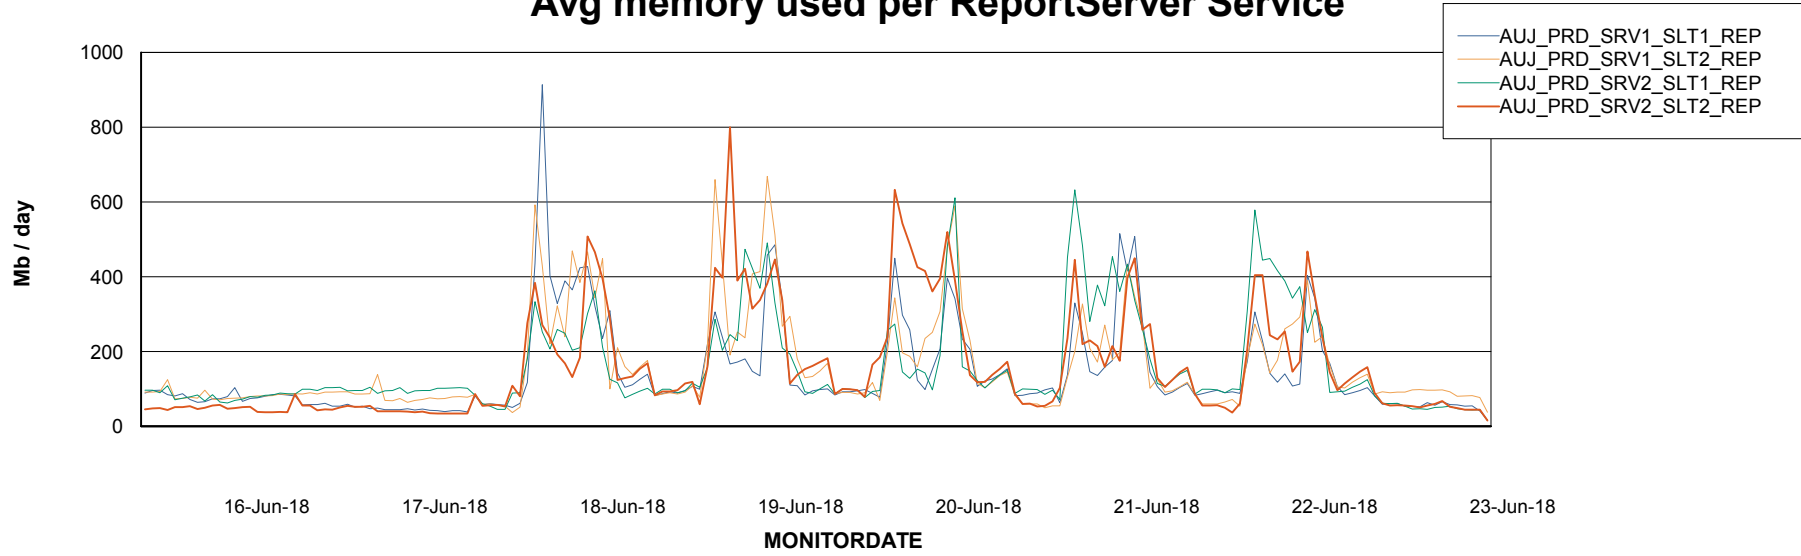

ABSSolute Application ReportServer Services

Avg memory used per ReportServer Service