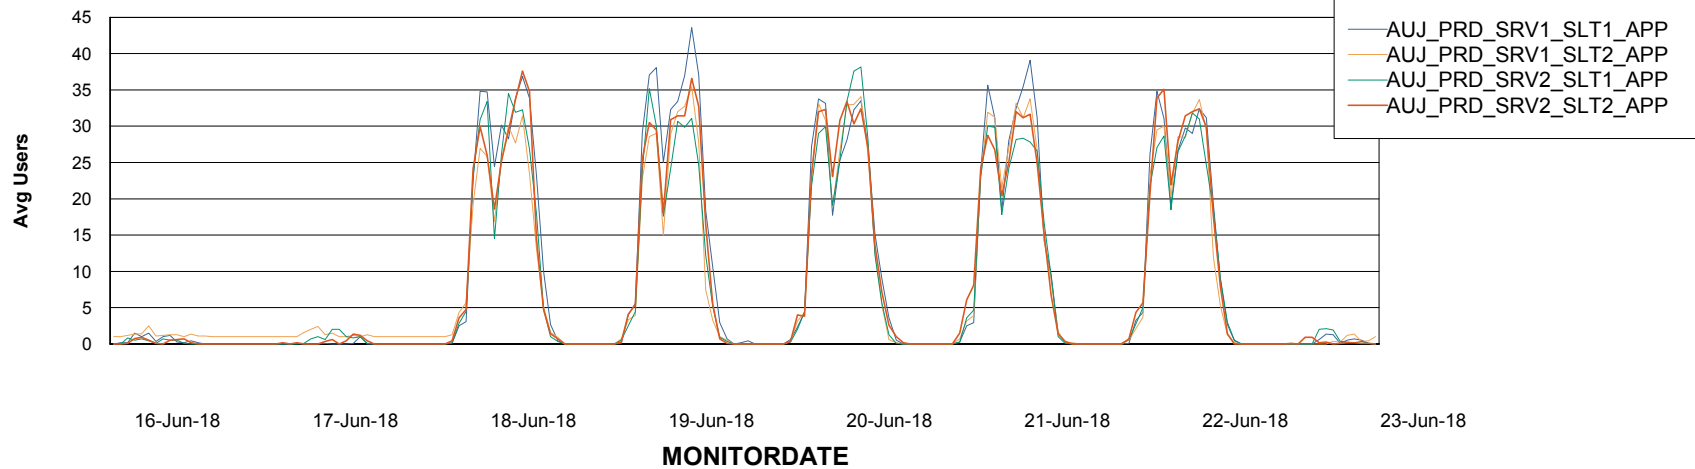

Avg users per day per ABS server