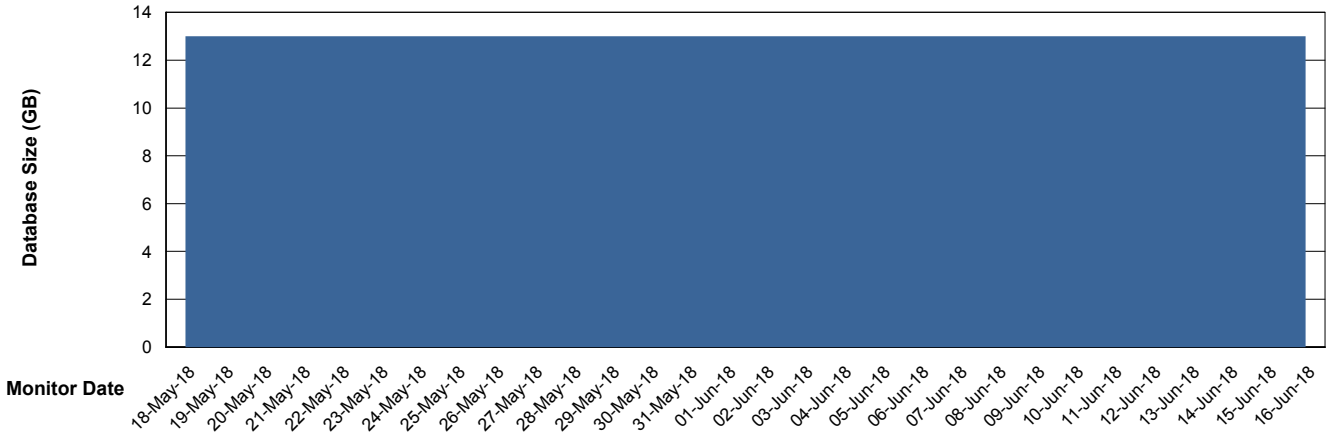

Weekly SLA Customer Report

Customer WBL_Production
Database ID 40

Database Performance WBLDB_Production

Weekly SLA Customer Report

Customer WBL_Production
Database ID 40

Database Performance WBLDB_Standby

Weekly SLA Customer Report

Customer WBL_Production
 Database ID 40

DATABASE SIZE WBLDB_Production

Database growth over last month

Database Tablespace WBLDB_Production

Date	Tablespace Name	Filesize (Gb)	Usedsize (Gb)	Percentage free
16-Jun-18	ABSDATA	6	5	17
	INDX	8	6	25
15-Jun-18	ABSDATA	6	5	17
	INDX	8	6	25
14-Jun-18	ABSDATA	6	5	17
	INDX	8	6	25
13-Jun-18	ABSDATA	6	5	17
	INDX	8	6	25
12-Jun-18	ABSDATA	6	5	17
	INDX	8	6	25
11-Jun-18	ABSDATA	6	5	17
	INDX	8	6	25
10-Jun-18	ABSDATA	6	5	17
	INDX	8	6	25