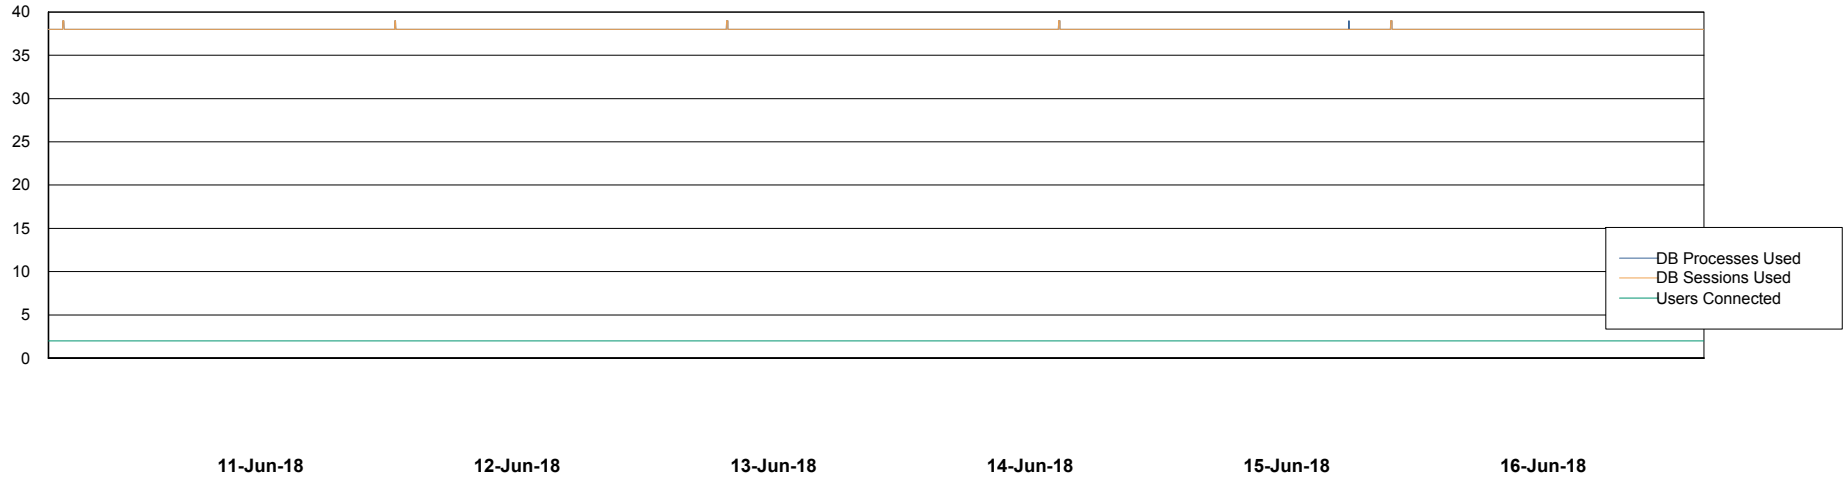

Database Performance VOSDB_Standby