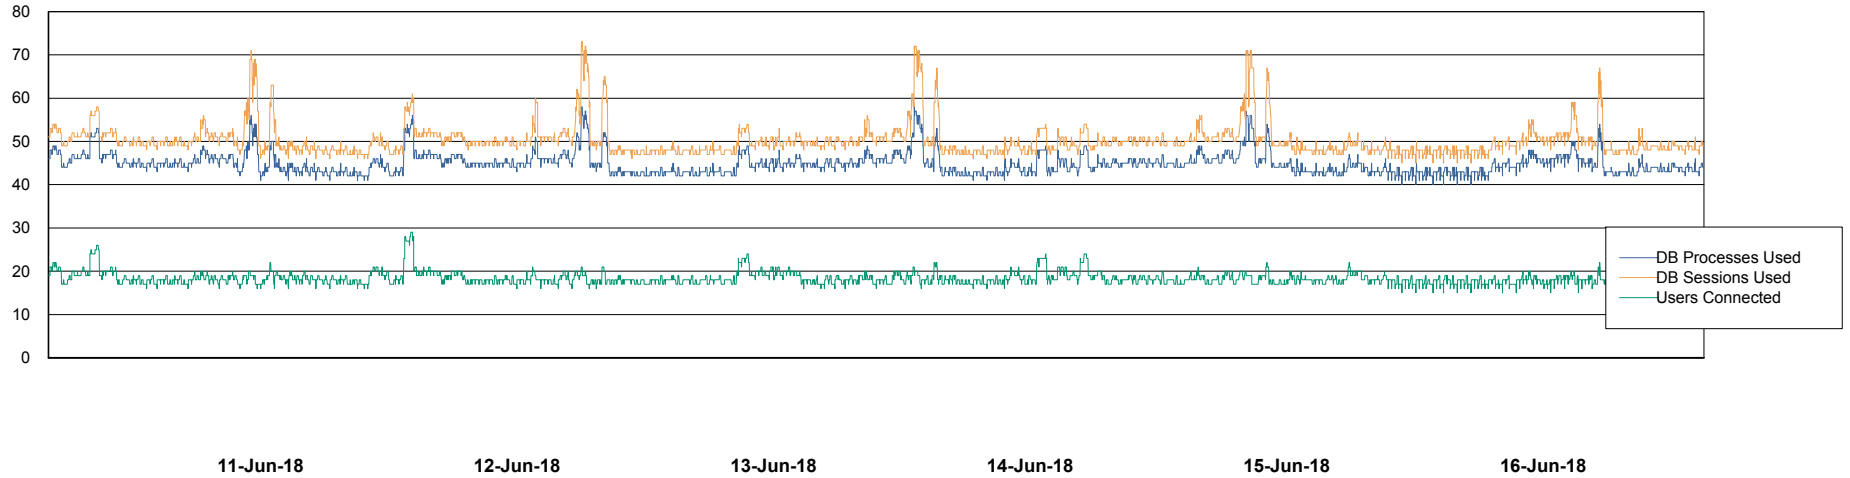

Database Performance VOSBIDB_Production