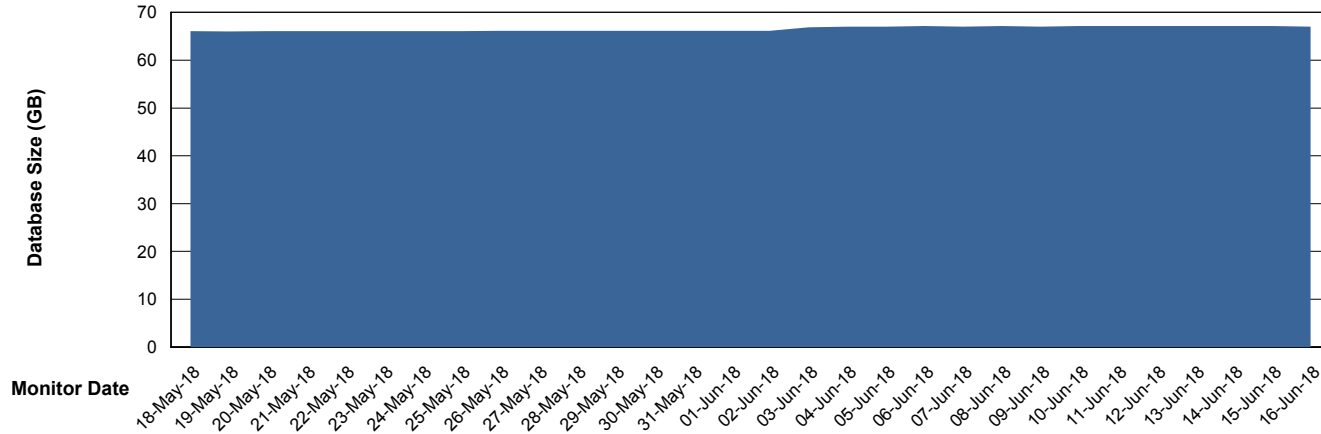

DATABASE SIZE VOSBIDB_Production

Database growth over last month