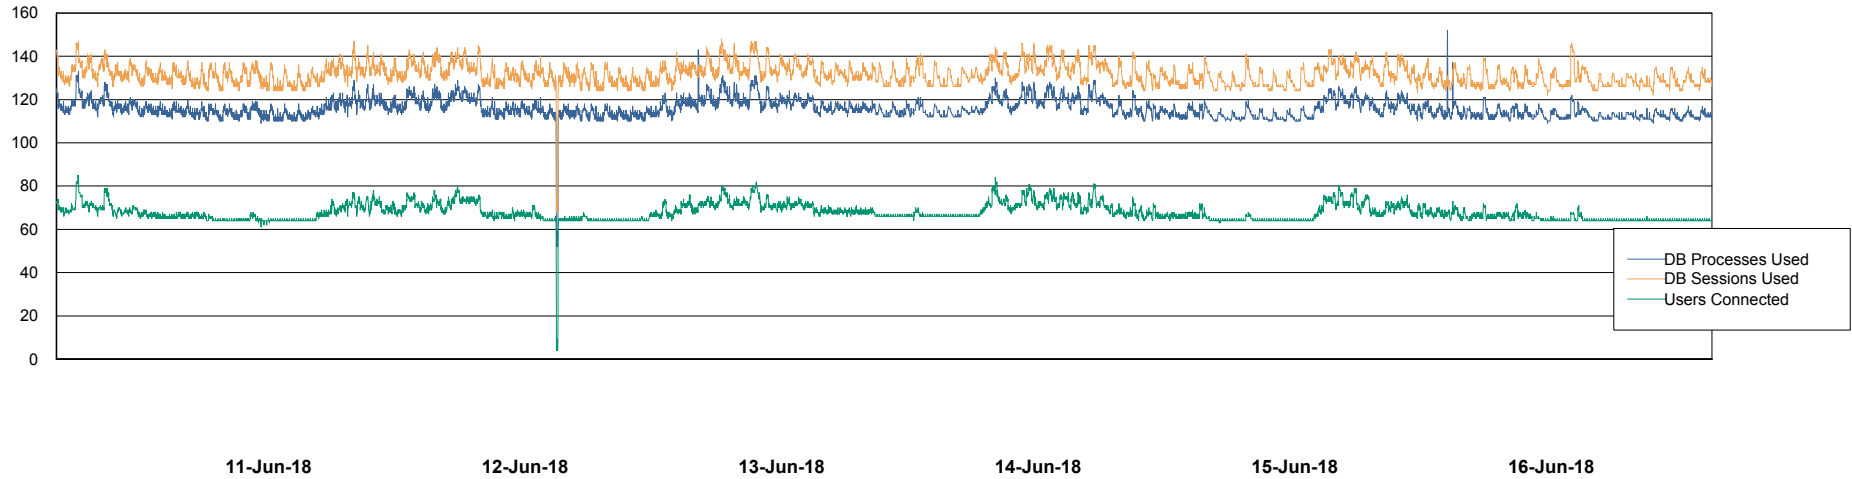

Database Performance VOSDB_Production