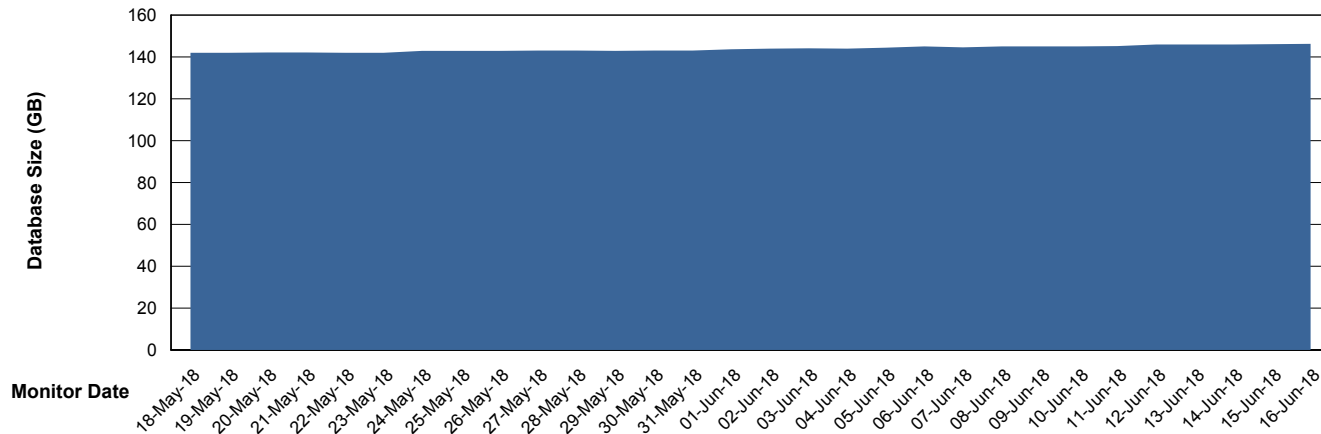

DATABASE SIZE VOSDB_Production

Database growth over last month