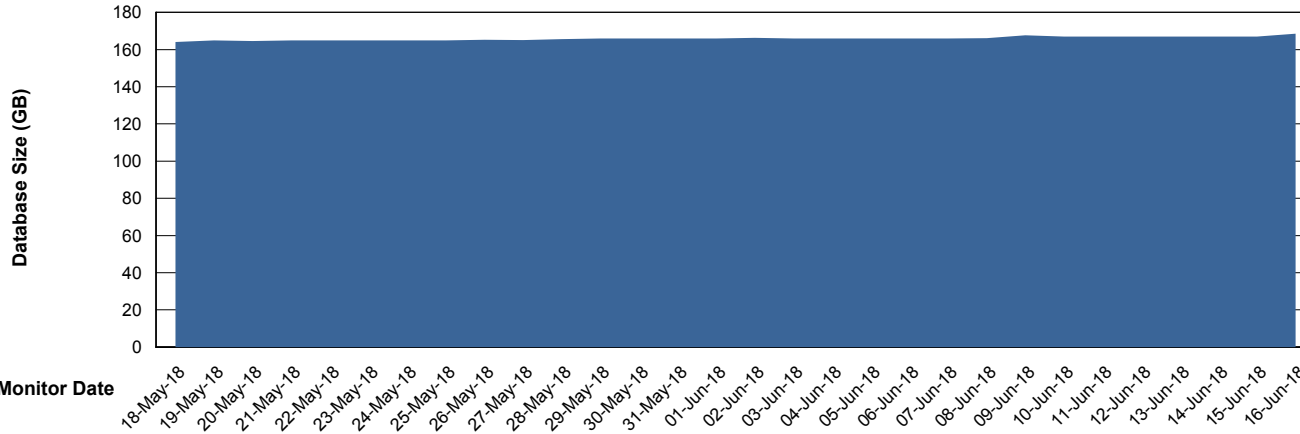

DATABASE SIZE VENDB_Production

Database growth over last month