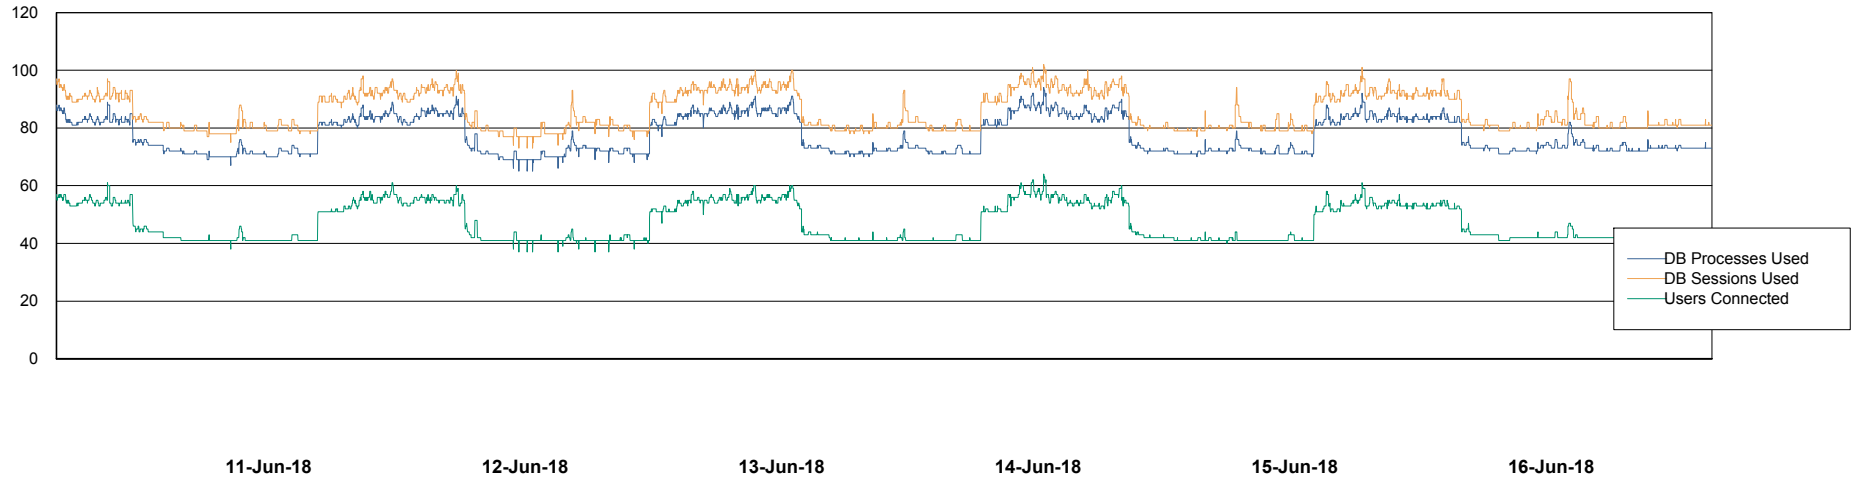

Database Performance VENDB_Production