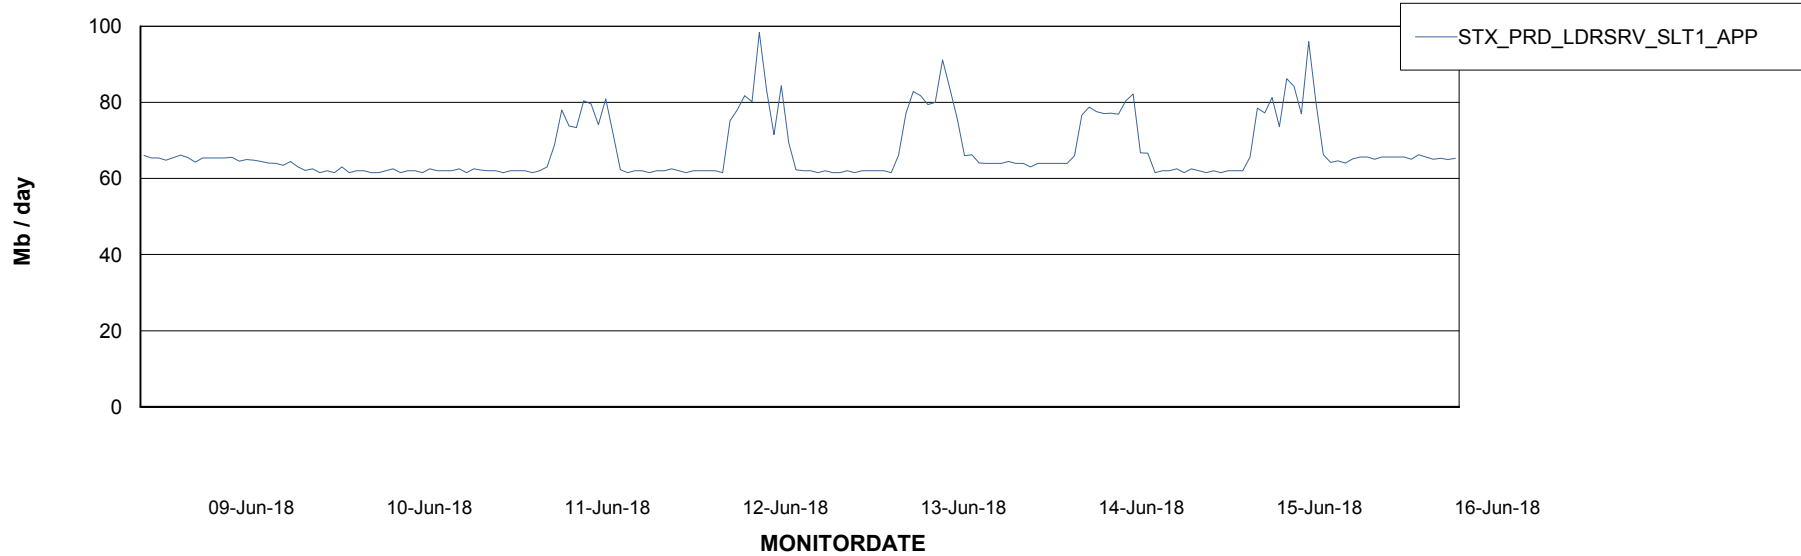

ABSSolute Application Server Services

Avg memory used per ABS Server Service