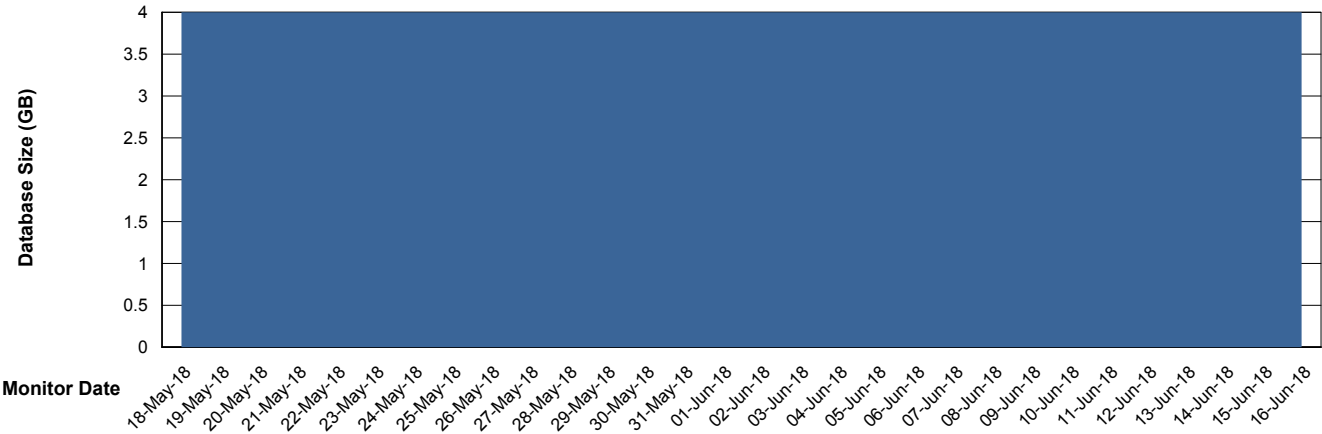

Weekly SLA Customer Report

Customer STX_Production
Database ID 71

Database Performance STXDB_Production

Weekly SLA Customer Report

Customer STX_Production
 Database ID 71

DATABASE SIZE STXDB_Production

Database growth over last month

Database Tablespace STXDB_Production

Date	Tablespace Name	Filesize (Gb)	Usedsize (Gb)	Percentage free
16-Jun-18	ABSDATA	4	3	25
	INDX	1	0	100
15-Jun-18	ABSDATA	4	3	25
	INDX	1	0	100
14-Jun-18	ABSDATA	4	3	25
	INDX	1	0	100
13-Jun-18	ABSDATA	4	3	25
	INDX	1	0	100
12-Jun-18	ABSDATA	4	3	25
	INDX	1	0	100
11-Jun-18	ABSDATA	4	3	25
	INDX	1	0	100
10-Jun-18	ABSDATA	4	3	25
	INDX	1	0	100