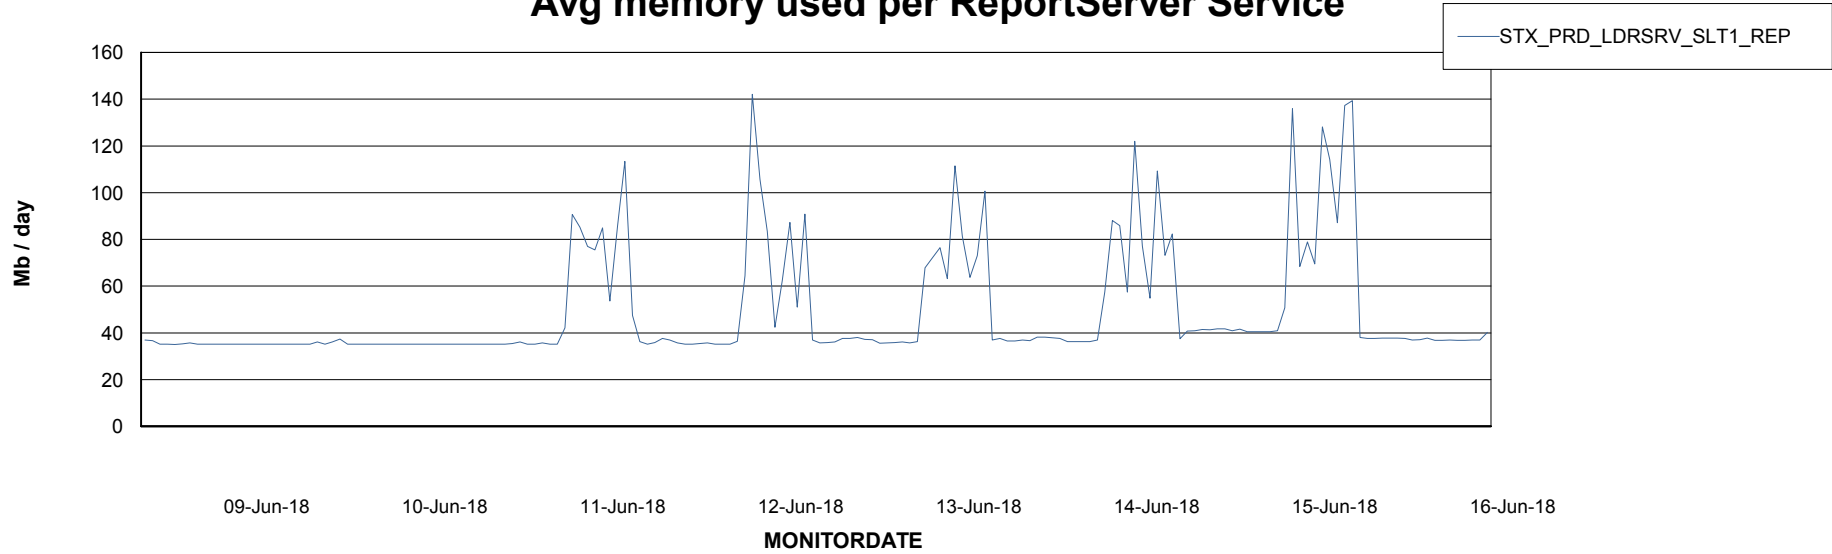

ABSSolute Application ReportServer Services

Avg memory used per ReportServer Service