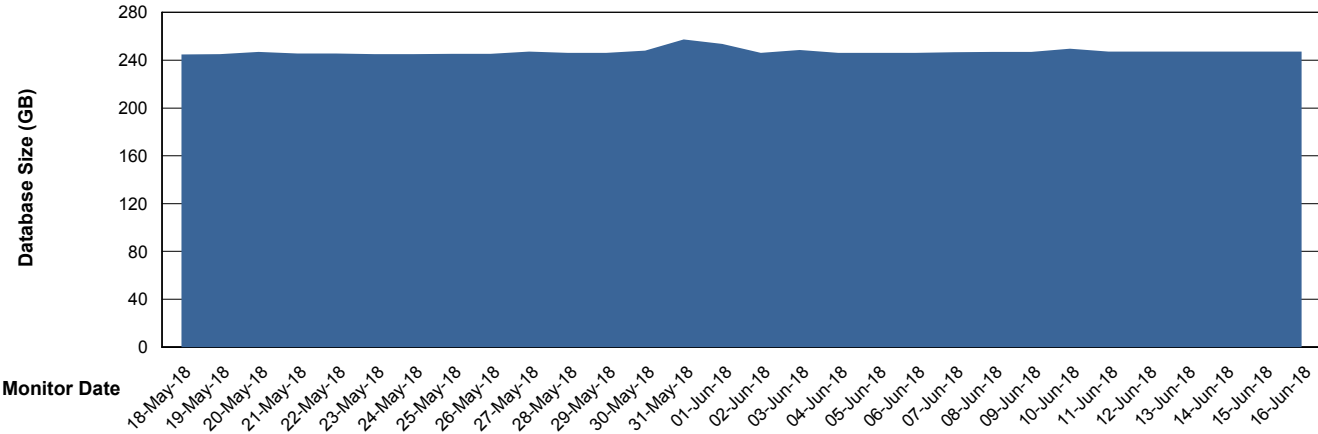

DATABASE SIZE STKDB_ABS1 Production Database

Database growth over last month

Database Tablespace STKDB_ABS1 Production Database

Date	Tablespace Name	Filesize (Gb)	Usedsize (Gb)	Percentage free
16-Jun-18	ABSDATA	179	126	30
	INDX	140	116	17
15-Jun-18	ABSDATA	179	126	30
	INDX	140	116	17
14-Jun-18	ABSDATA	179	126	30
	INDX	140	116	17
13-Jun-18	ABSDATA	179	126	30
	INDX	140	116	17
12-Jun-18	ABSDATA	179	126	30
	INDX	140	116	17
11-Jun-18	ABSDATA	179	126	30
	INDX	140	116	17
10-Jun-18	ABSDATA	179	126	30
	INDX	140	116	17