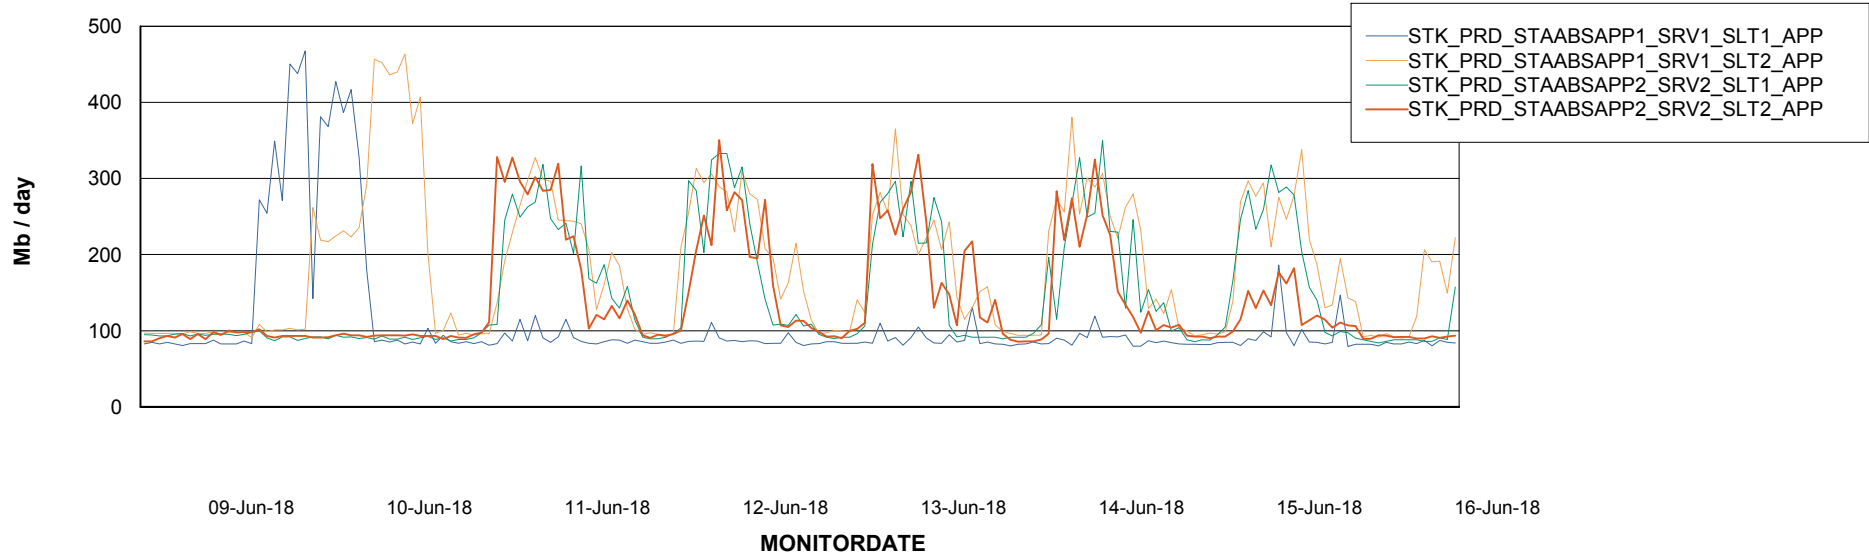

ABSSolute Application Server Services

Avg memory used per ABS Server Service