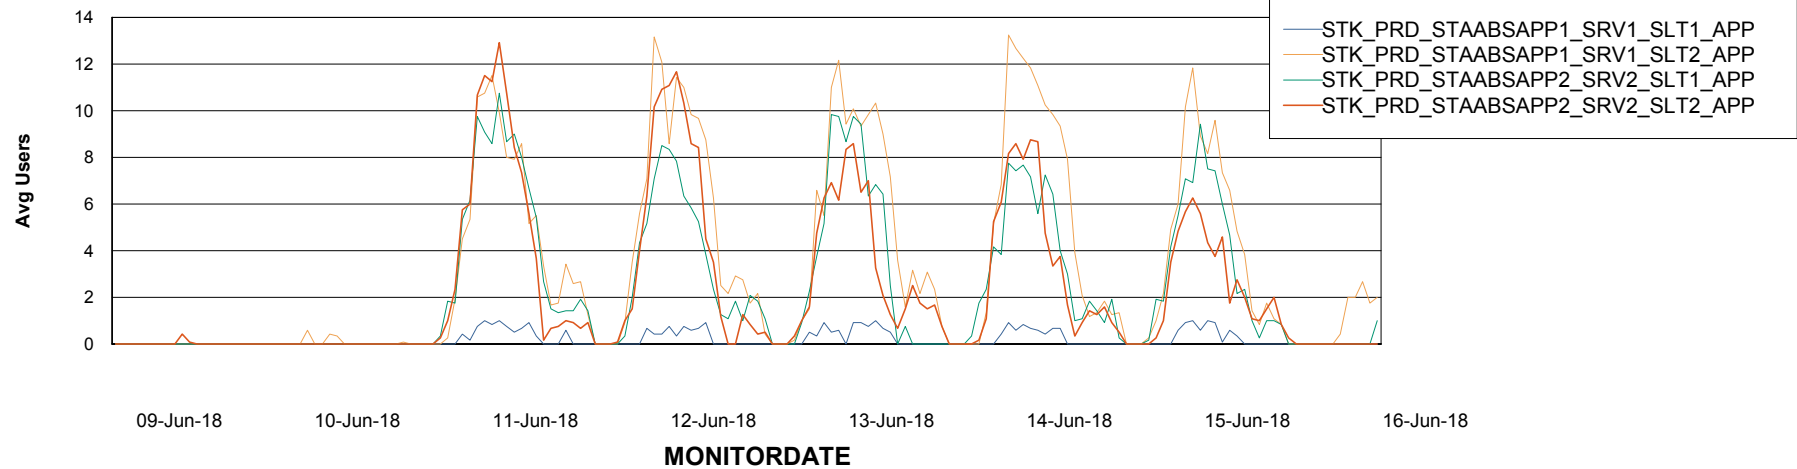

Avg users per day per ABS server