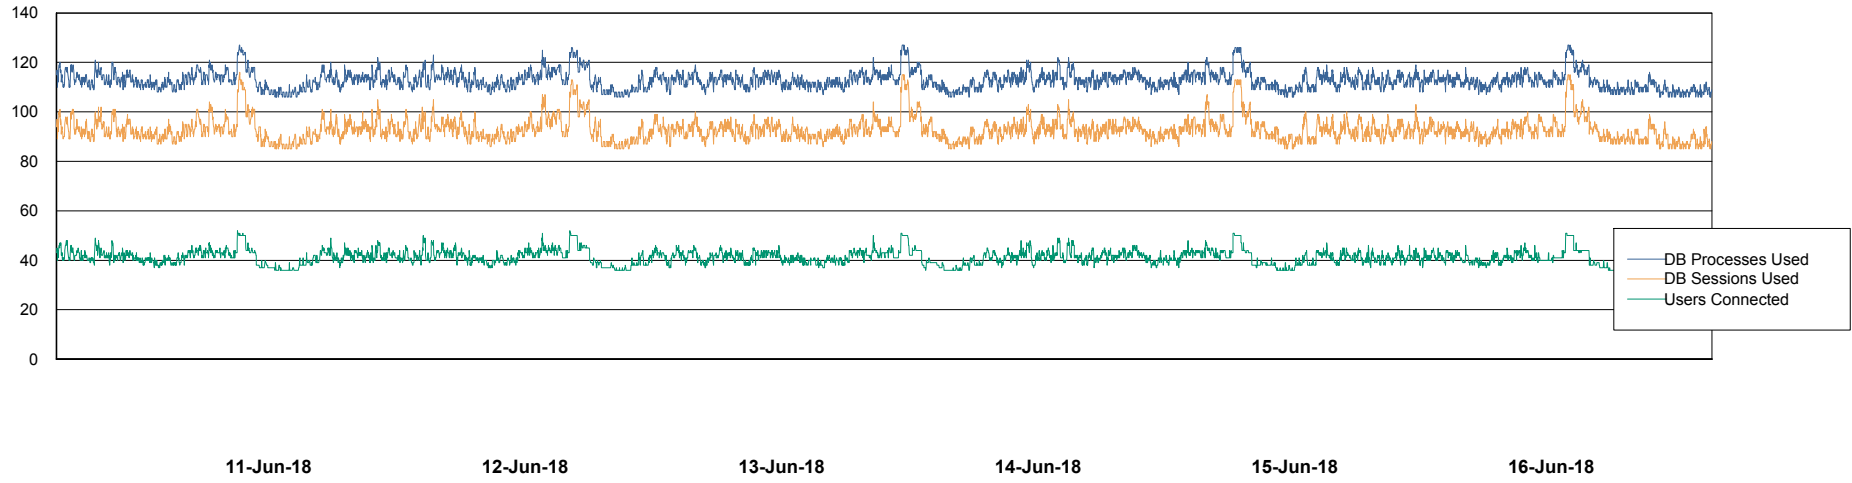

Database Performance STKDB_ABS1 Production Database