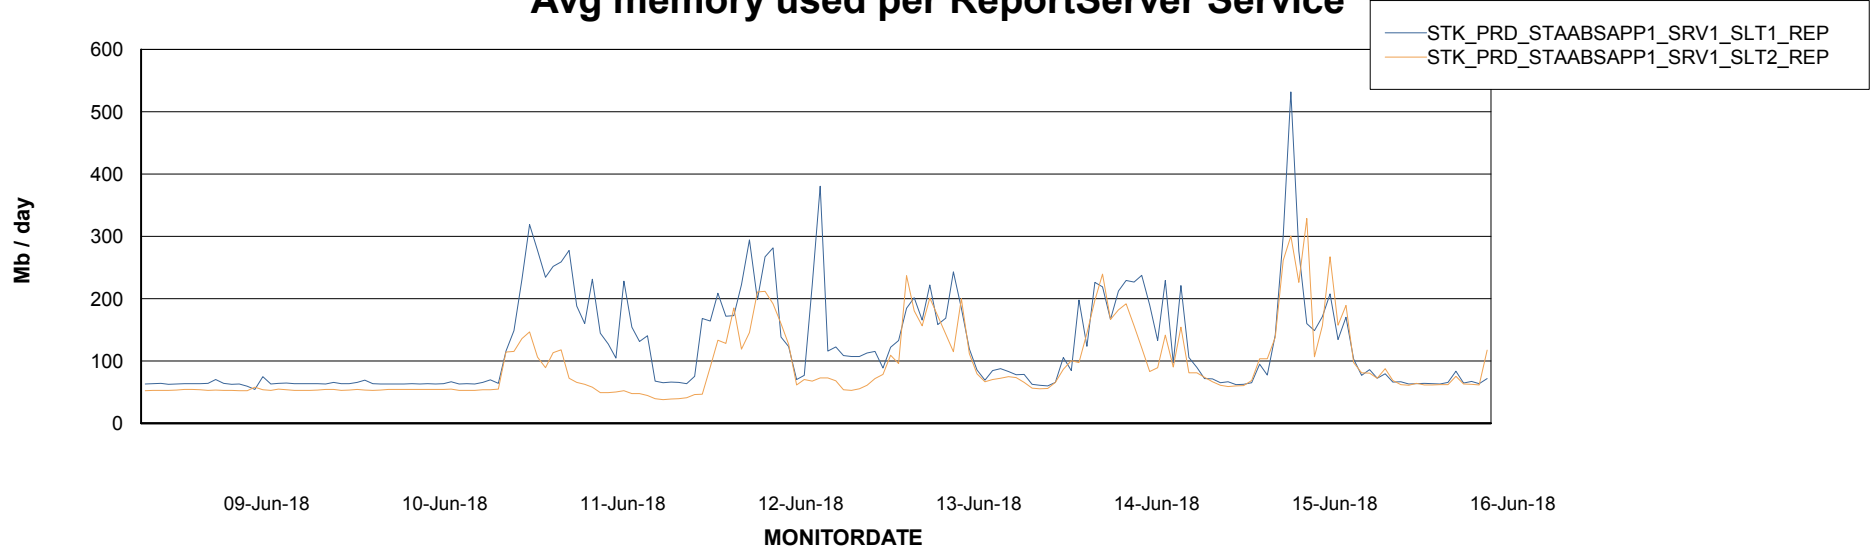

ABSSolute Application ReportServer Services

Avg memory used per ReportServer Service