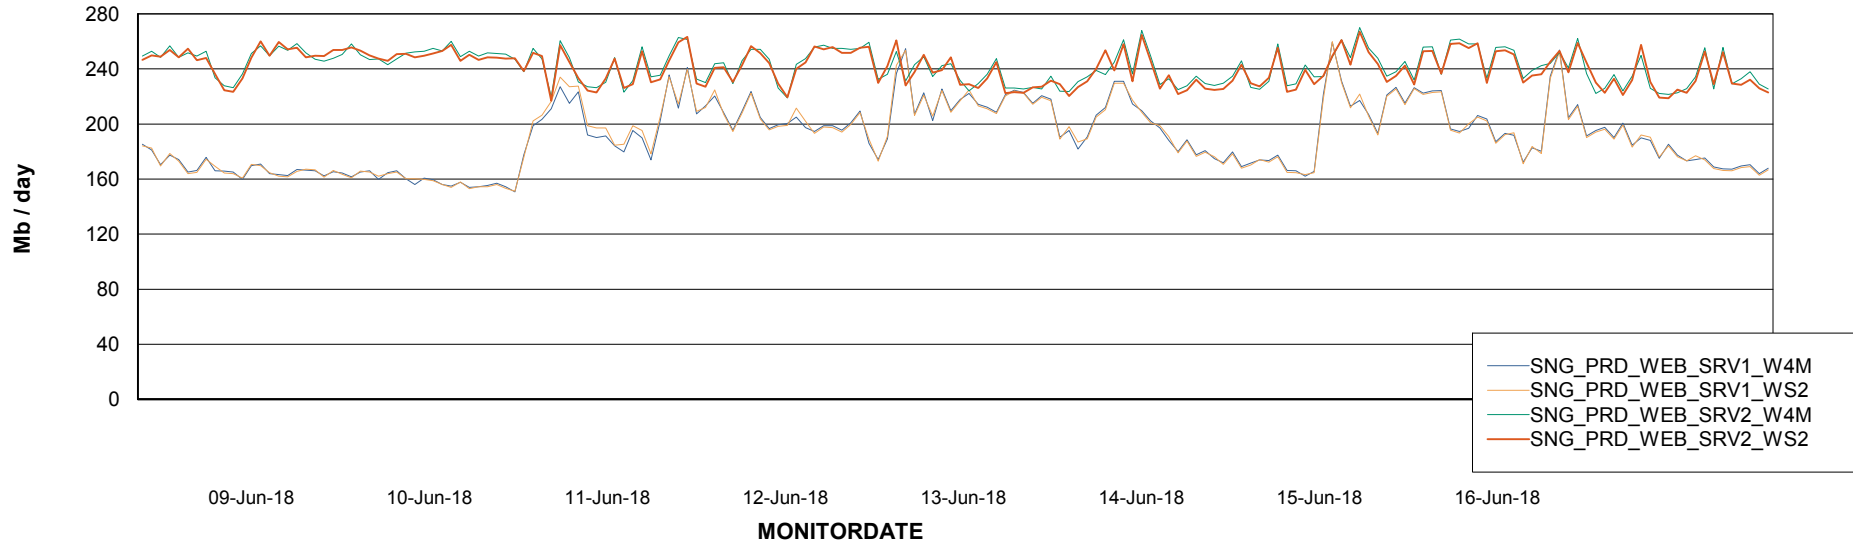

ABSSolute Application ReportServer Services

Avg memory used per ReportServer Service

Weekly SLA Customer Report

Customer SNG_Production
Database ID 70

ABSSolute Web Component Services

Avg memory used per ABS Web component