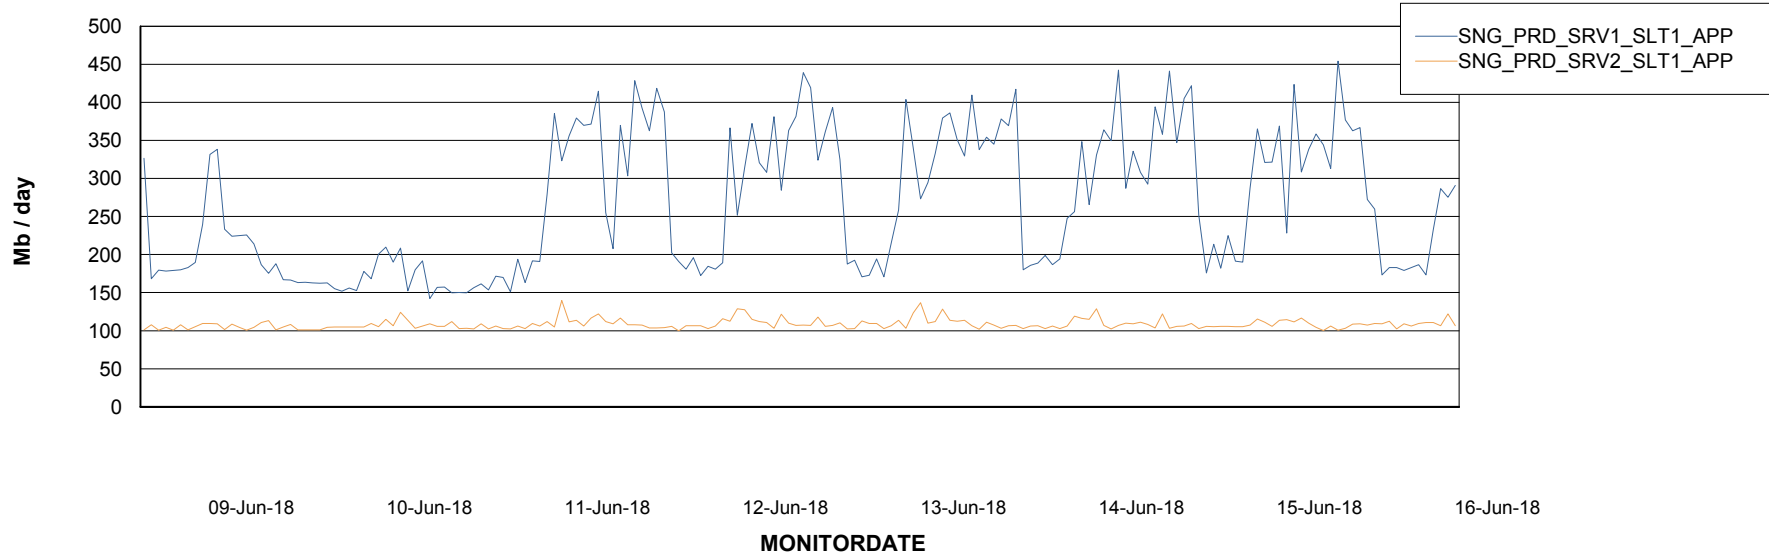

ABSSolute Application Server Services

Avg memory used per ABS Server Service