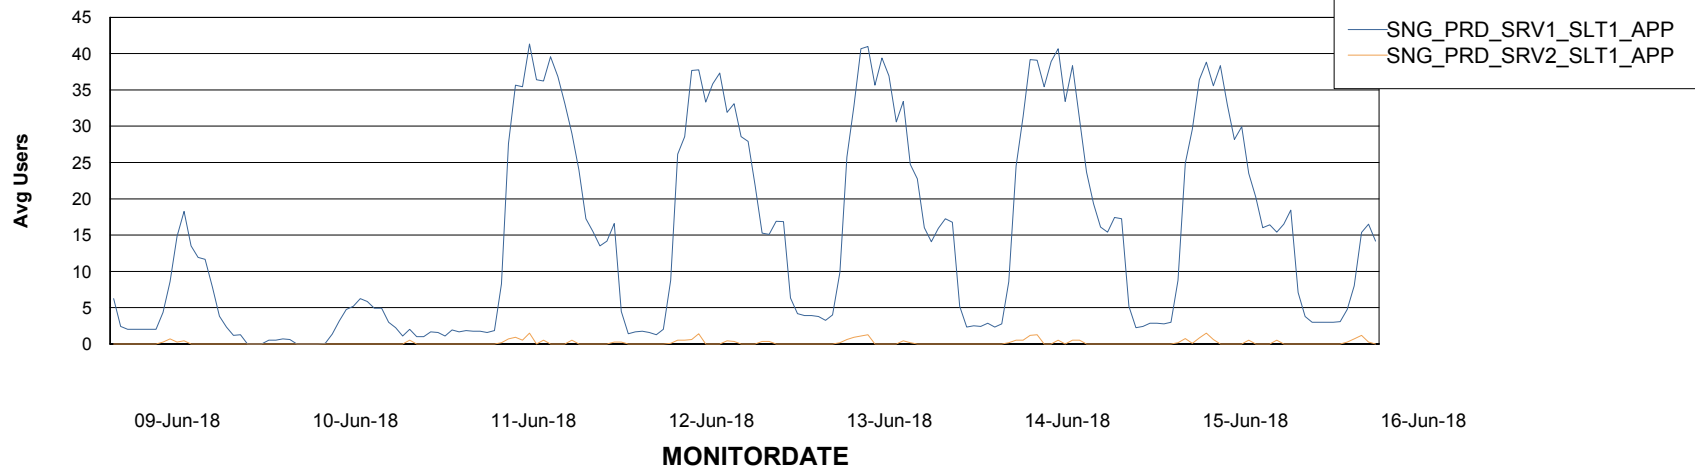

Database Tablespace SNGDB_Production

Date	Tablespace Name	Filesize (Gb)	Usedsize (Gb)	Percentage free
16-Jun-18	ABSDATA	17	14	18
	INDX	50	43	14
15-Jun-18	ABSDATA	17	14	18
	INDX	50	43	14
14-Jun-18	ABSDATA	17	14	18
	INDX	50	43	14
13-Jun-18	ABSDATA	17	14	18
	INDX	50	42	16
12-Jun-18	ABSDATA	17	14	18
	INDX	50	42	16
11-Jun-18	ABSDATA	17	14	18
	INDX	50	42	16
10-Jun-18	ABSDATA	17	14	18
	INDX	50	42	16

Weekly SLA Customer Report

Customer SNG_Production
Database ID 70

ABSSolute Application Server Services

Avg memory used per ABS Server Service

Avg users per day per ABS server

Weekly SLA Customer Report

Customer SNG_Production
Database ID 70