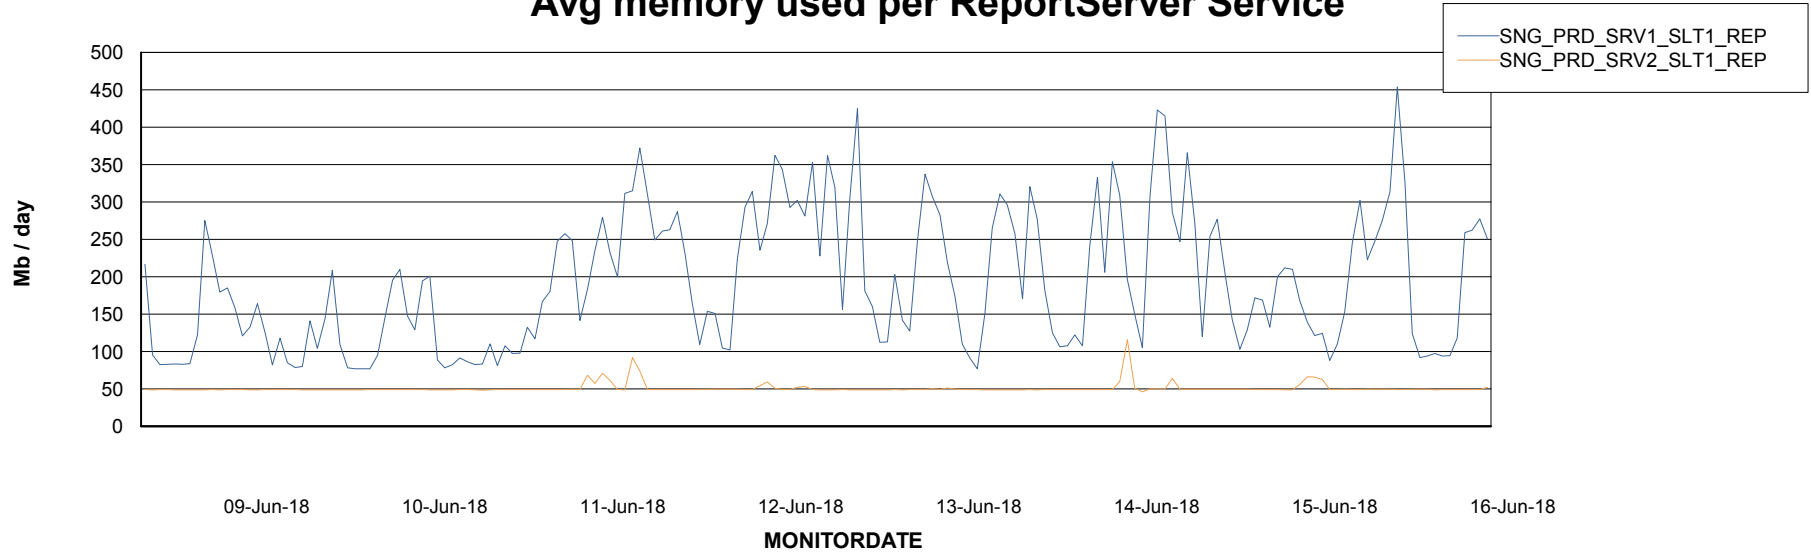

ABSSolute Application ReportServer Services

Avg memory used per ReportServer Service