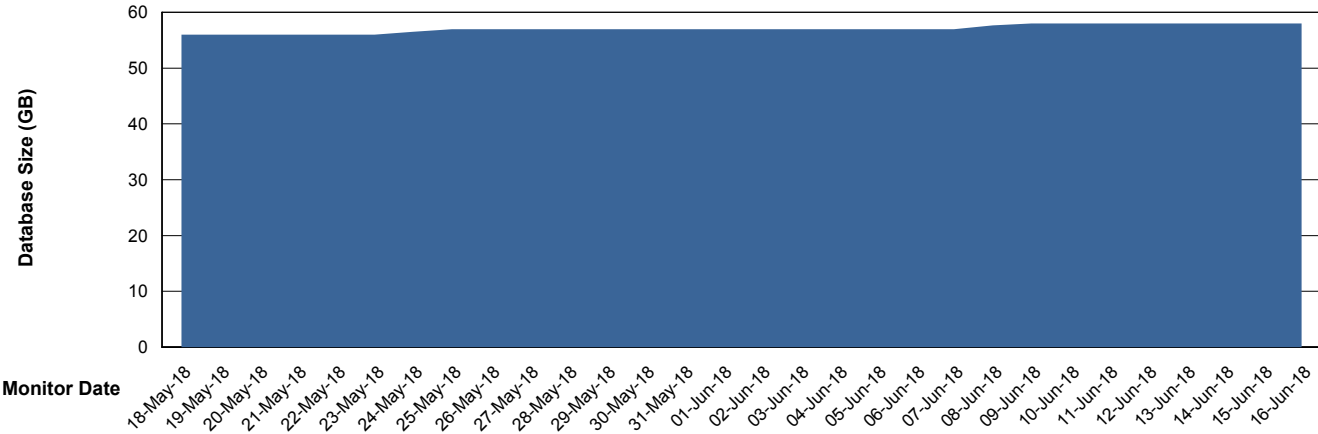

Weekly SLA Customer Report

Customer SNG_Production
Database ID 70

Database Performance SNGDB_Production

Weekly SLA Customer Report

Customer SNG_Production
 Database ID 70

DATABASE SIZE SNGDB_Production

Database growth over last month

Database Tablespace SNGDB_Production

Date	Tablespace Name	Filesize (Gb)	Usedsize (Gb)	Percentage free
16-Jun-18	ABSDATA	17	14	18
	INDX	50	43	14
15-Jun-18	ABSDATA	17	14	18
	INDX	50	43	14
14-Jun-18	ABSDATA	17	14	18
	INDX	50	43	14
13-Jun-18	ABSDATA	17	14	18
	INDX	50	42	16
12-Jun-18	ABSDATA	17	14	18
	INDX	50	42	16
11-Jun-18	ABSDATA	17	14	18
	INDX	50	42	16
10-Jun-18	ABSDATA	17	14	18
	INDX	50	42	16