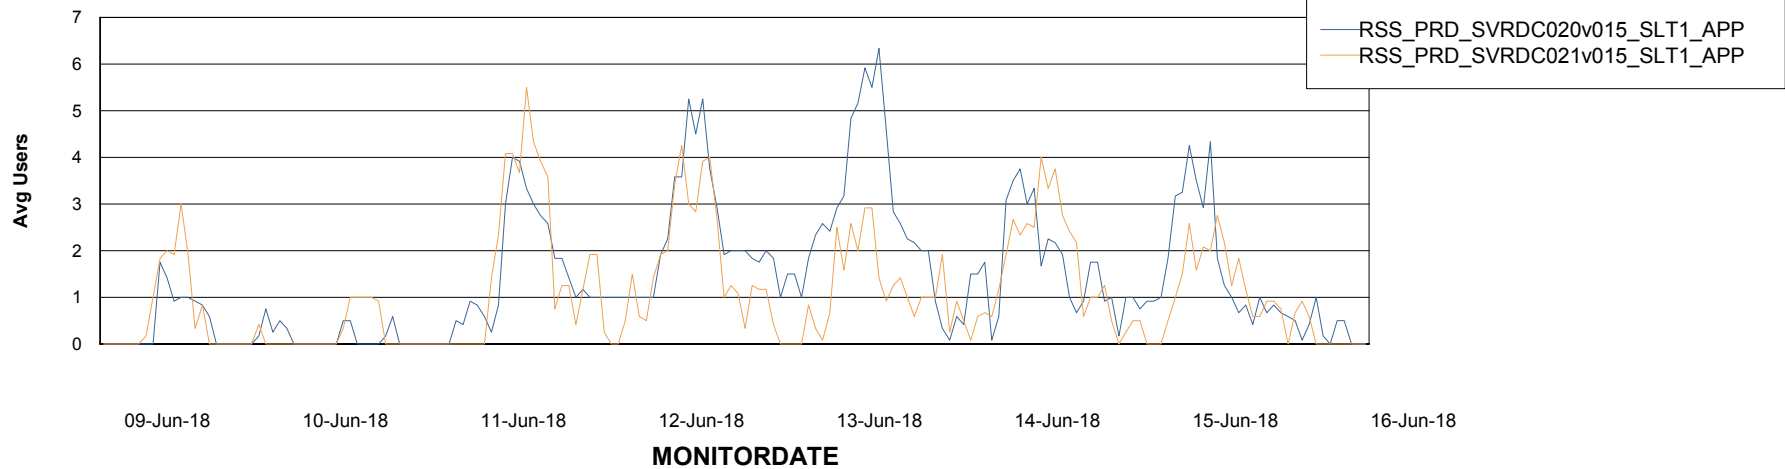

Avg users per day per ABS server