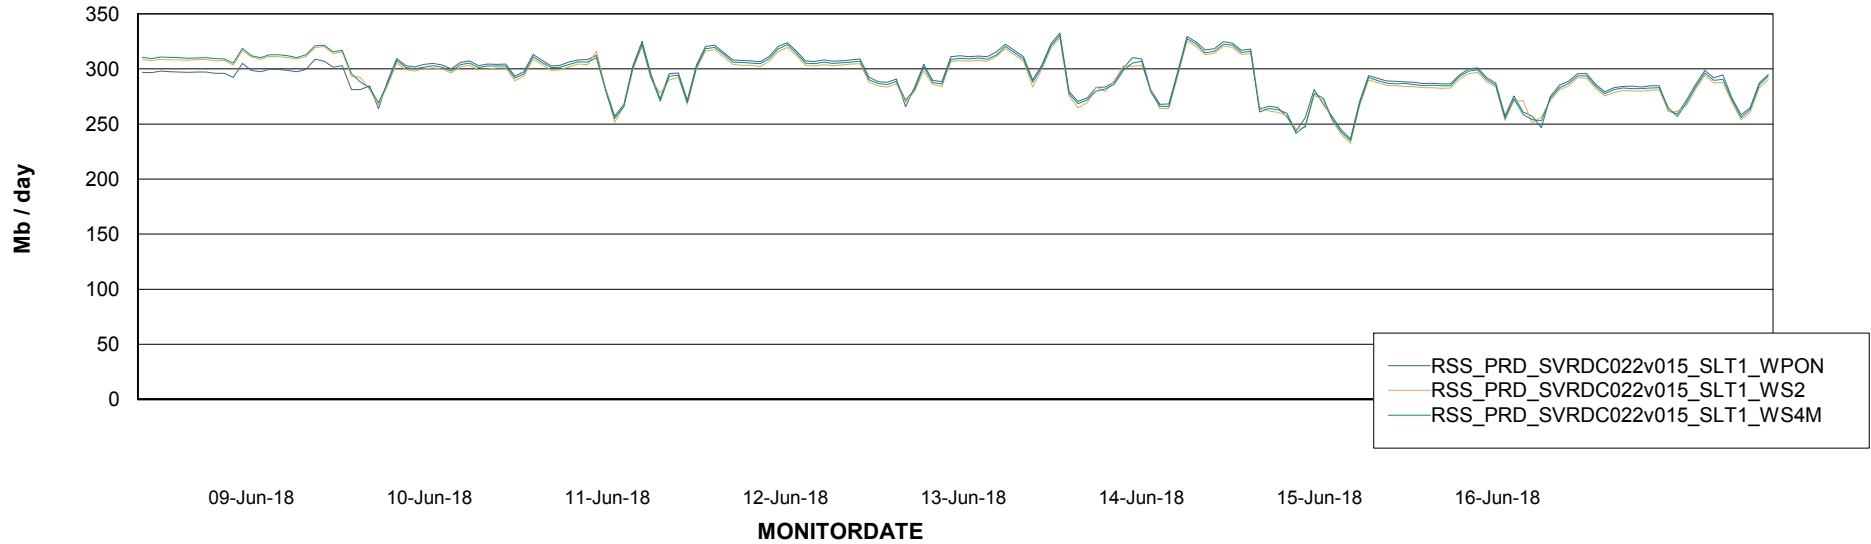

ABSolute Web Component Services

Avg memory used per ABS Web component