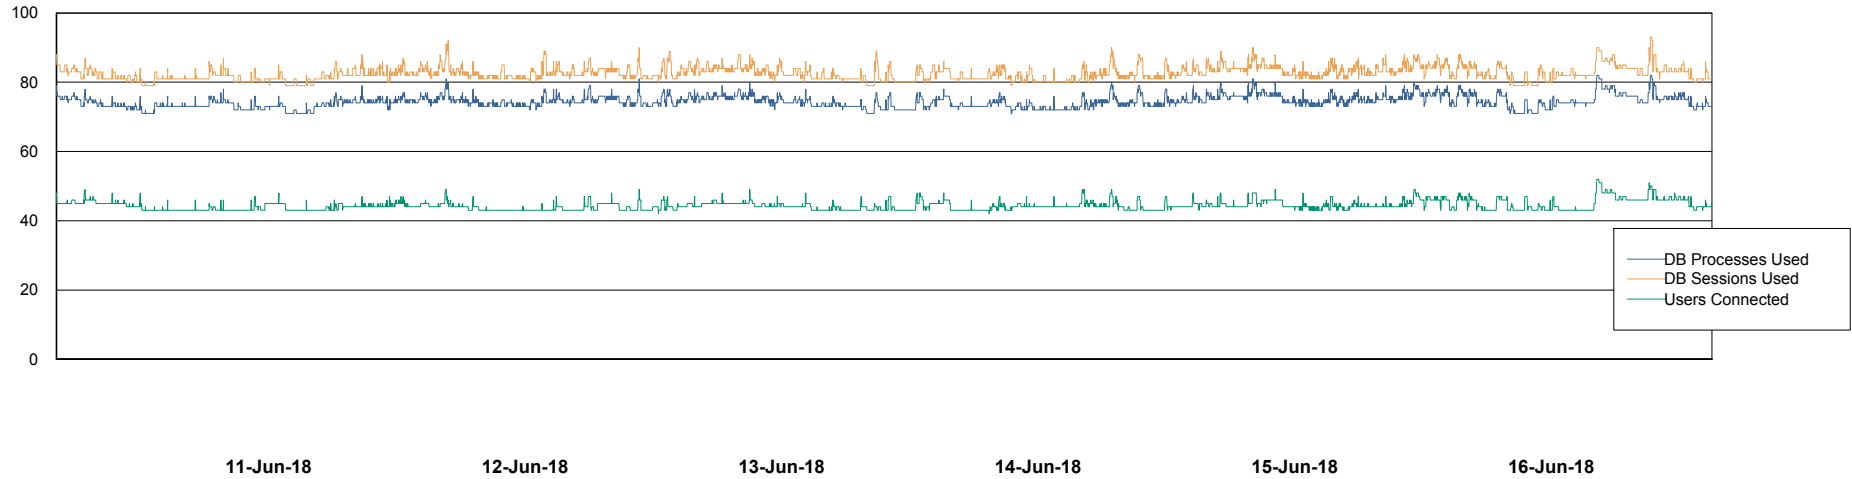

Database Performance RSSDB_Production