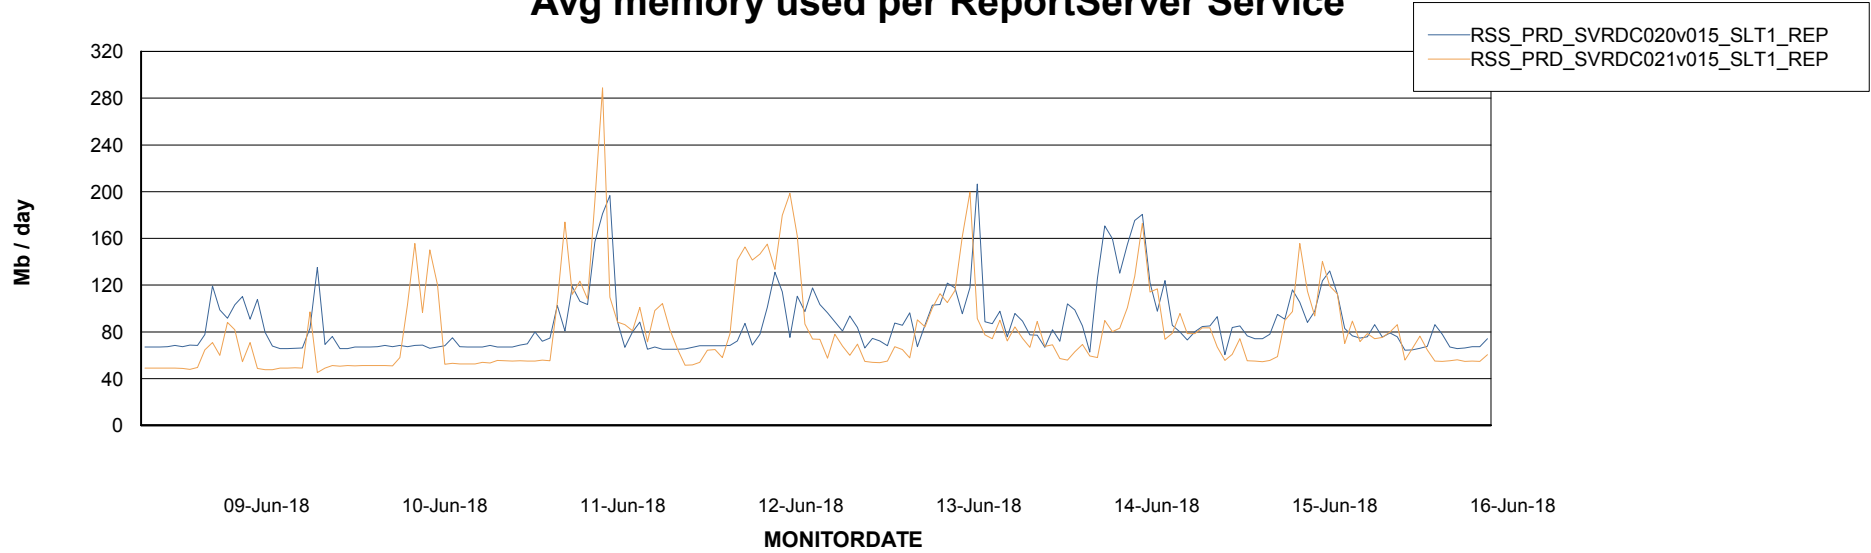

Avg memory used per ABS Server Service

Avg users per day per ABS server

Weekly SLA Customer Report

Customer RSS Production
Database ID 52

ABSSolute Application ReportServer Services

Avg memory used per ReportServer Service