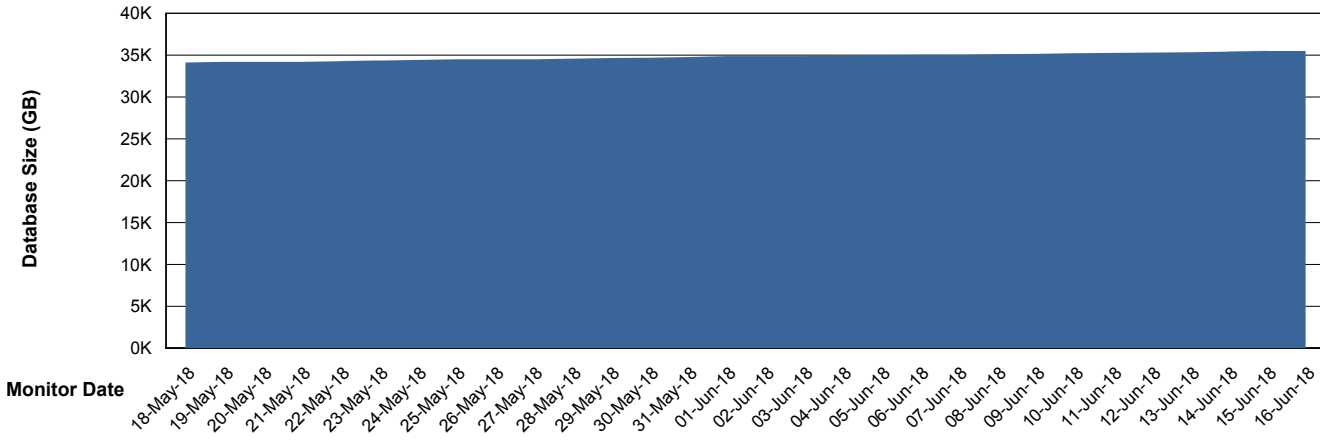

Weekly SLA Customer Report

Customer RSS Production
Database ID 52

Harddisk Usage RSS_PRD_SVRDC191v016

	Free disk space on c: (%)	Total disk space on c: (Gb)	Free disk space on d: (%)	Total disk space on d: (Gb)
16-Jun-18	15	60	57	200
15-Jun-18	15	60	57	200
14-Jun-18	15	60	57	200
13-Jun-18	16	60	57	200
12-Jun-18	16	60	57	200
11-Jun-18	17	60	57	200
10-Jun-18	17	60	57	200

Weekly SLA Customer Report

Customer RSS Production
Database ID 52

Database Performance RSSDB_Production

Weekly SLA Customer Report

Customer RSS Production
Database ID 52

Database Performance RSSDB_Standby

Weekly SLA Customer Report

Customer RSS Production
 Database ID 52

DATABASE SIZE RSSDB_Production

Database growth over last month

Database Tablespace RSSDB_Production

Date	Tablespace Name	Filesize (Gb)	Usedsize (Gb)	Percentage free
16-Jun-18	ABSDATA	20,000	15,216	24
	INDX	24,500	18,962	23
15-Jun-18	ABSDATA	20,000	15,216	24
	INDX	24,500	18,962	23
14-Jun-18	ABSDATA	20,000	15,206	24
	INDX	24,500	18,945	23
13-Jun-18	ABSDATA	20,000	15,181	24
	INDX	24,500	18,899	23
12-Jun-18	ABSDATA	20,000	15,179	24
	INDX	24,500	18,834	23
11-Jun-18	ABSDATA	20,000	15,169	24
	INDX	24,500	18,804	23
10-Jun-18	ABSDATA	20,000	15,152	24
	INDX	24,500	18,780	23