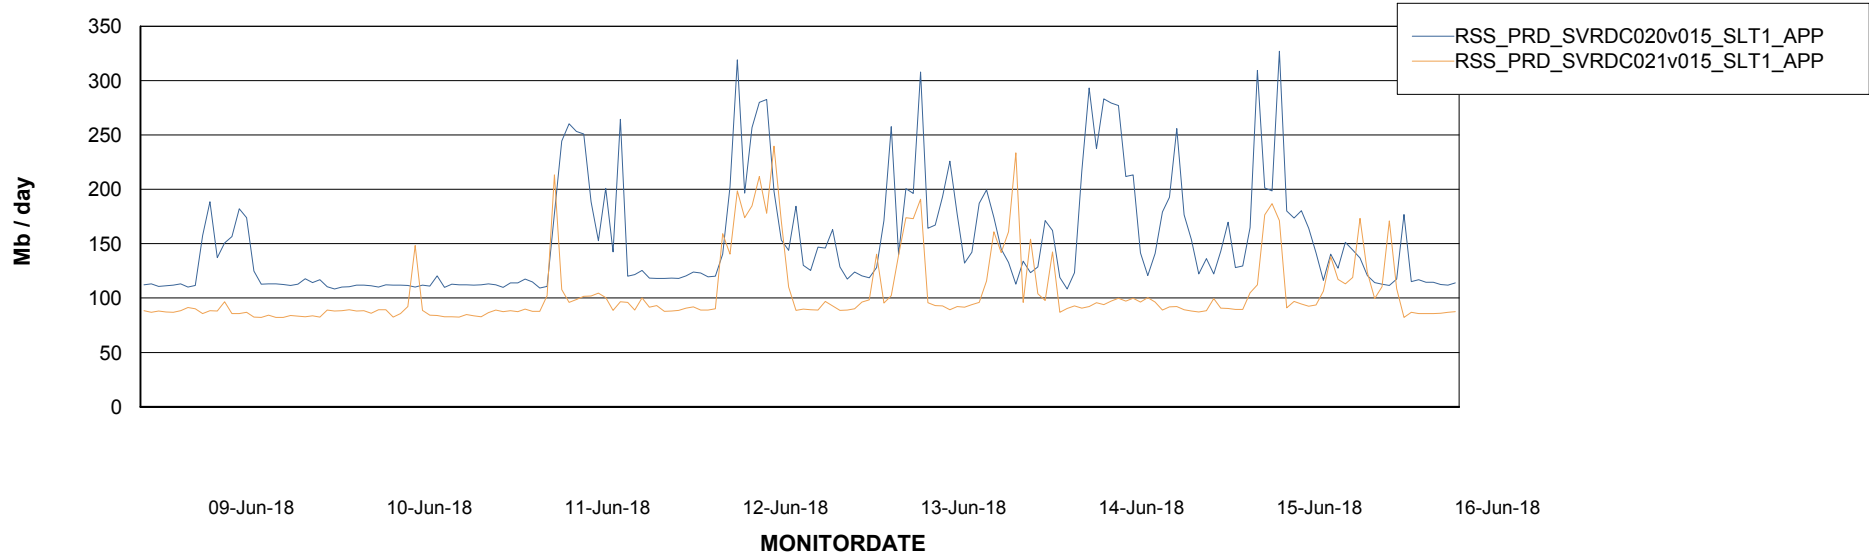

ABSSolute Application Server Services

Avg memory used per ABS Server Service