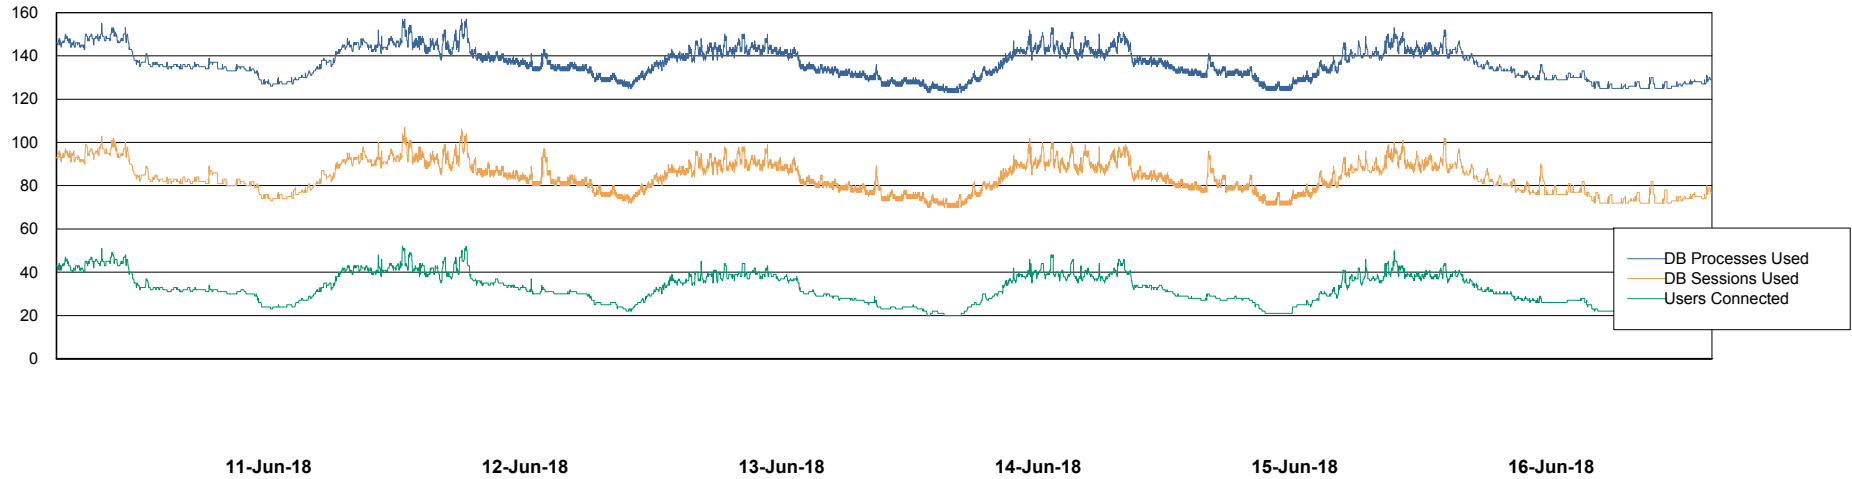

Harddisk Usage RFL_STB

	Free disk space on c: (%)	Total disk space on c: (Gb)	Free disk space on d: (%)	Total disk space on d: (Gb)	Free disk space on e: (%)	Total disk space on e: (Gb)	Free disk space on f: (%)	Total disk space on f: (Gb)
16-Jun-18	58	195	83	559	68	559	85	363
15-Jun-18	58	195	83	559	68	559	85	363
14-Jun-18	58	195	83	559	68	559	86	363
13-Jun-18	58	195	83	559	68	559	86	363
12-Jun-18	58	195	83	559	68	559	86	363
11-Jun-18	58	195	83	559	68	559	87	363
10-Jun-18	58	195	83	559	68	559	87	363

Weekly SLA Customer Report

Customer RFL_Production
Database ID 36

Database Performance RFLDB_Production

Weekly SLA Customer Report

Customer RFL_Production
Database ID 36

Database Performance RFLDB_Standby

Weekly SLA Customer Report