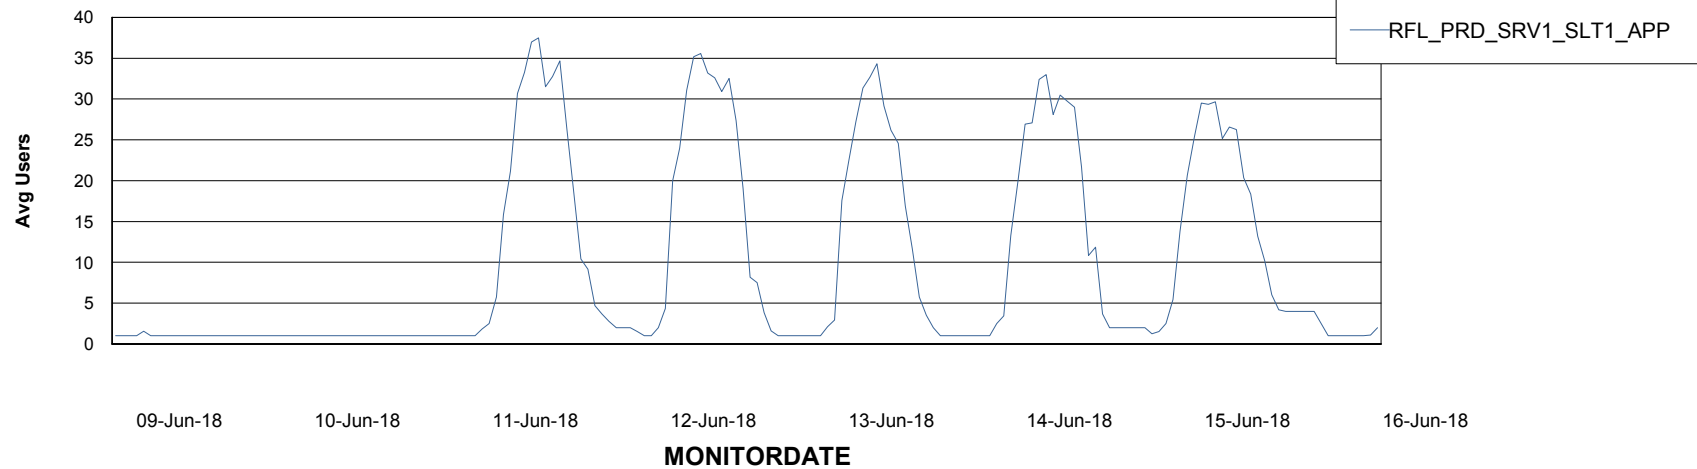

Weekly SLA Customer Report

Customer RFL_Production
Database ID 36

ABSSolute Application Server Services

Avg memory used per ABS Server Service

Avg users per day per ABS server

Weekly SLA Customer Report

Customer RFL_Production
Database ID 36