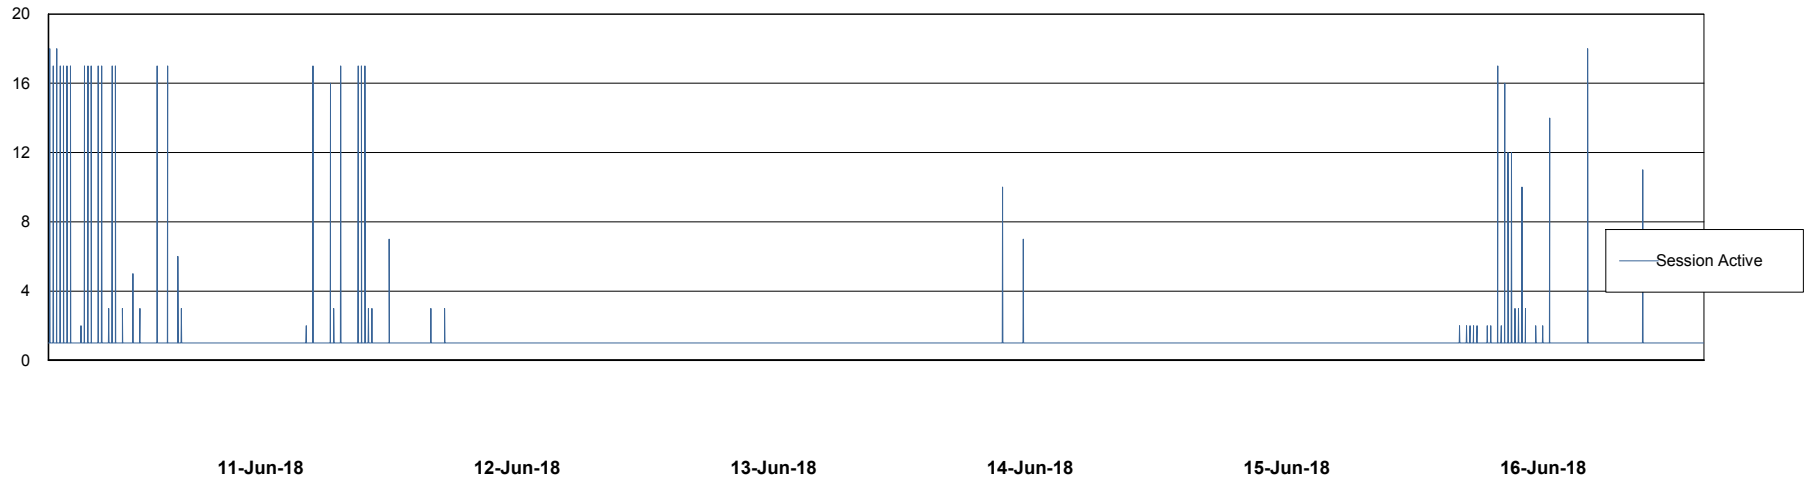

Weekly SLA Customer Report

Customer RFL_Production
Database ID 36

Database Performance RFLDB_Production

Weekly SLA Customer Report

Customer RFL_Production
Database ID 36

Database Performance RFLDB_Standby

Weekly SLA Customer Report

Customer RFL_Production
 Database ID 36

DATABASE SIZE RFLDB_Production

Database growth over last month

Database Tablespace RFLDB_Production

Date	Tablespace Name	Filesize (Gb)	Usedsize (Gb)	Percentage free
16-Jun-18	ABSDATA	52	42	19
	INDX	116	98	16
15-Jun-18	ABSDATA	52	42	19
	INDX	116	98	16
14-Jun-18	ABSDATA	52	42	19
	INDX	113	98	13
13-Jun-18	ABSDATA	52	42	19
	INDX	113	98	13
12-Jun-18	ABSDATA	52	42	19
	INDX	113	98	13
11-Jun-18	ABSDATA	52	42	19
	INDX	113	98	13
10-Jun-18	ABSDATA	52	42	19
	INDX	113	98	13