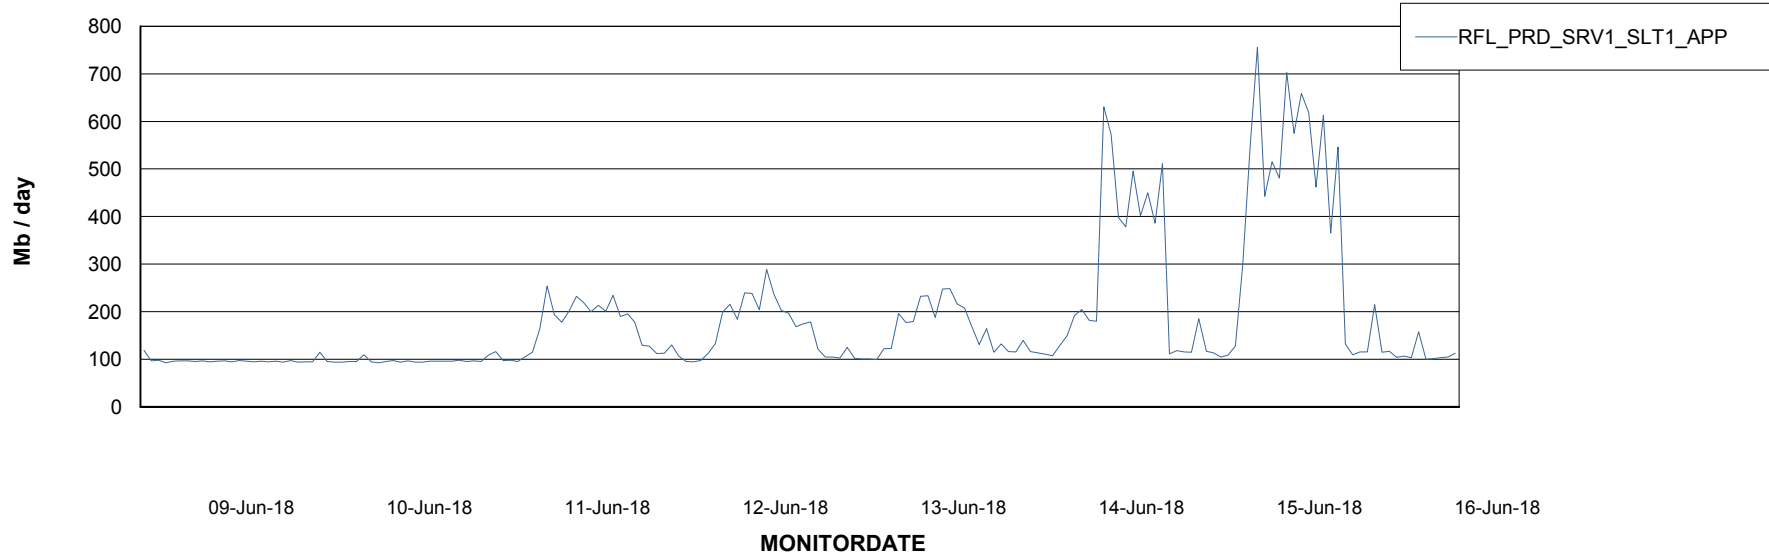

Customer RFL_Production
 Database ID 36

DATABASE SIZE RFLDB_Production

Database growth over last month

Database Tablespace RFLDB_Production

Date	Tablespace Name	Filesize (Gb)	Usedsize (Gb)	Percentage free
16-Jun-18	ABSDATA	52	42	19
	INDX	116	98	16
15-Jun-18	ABSDATA	52	42	19
	INDX	116	98	16
14-Jun-18	ABSDATA	52	42	19
	INDX	113	98	13
13-Jun-18	ABSDATA	52	42	19
	INDX	113	98	13
12-Jun-18	ABSDATA	52	42	19
	INDX	113	98	13
11-Jun-18	ABSDATA	52	42	19
	INDX	113	98	13
10-Jun-18	ABSDATA	52	42	19
	INDX	113	98	13

Weekly SLA Customer Report

Customer RFL_Production
Database ID 36

ABSSolute Application Server Services

Avg memory used per ABS Server Service

Avg users per day per ABS server

Weekly SLA Customer Report

Customer RFL_Production
Database ID 36