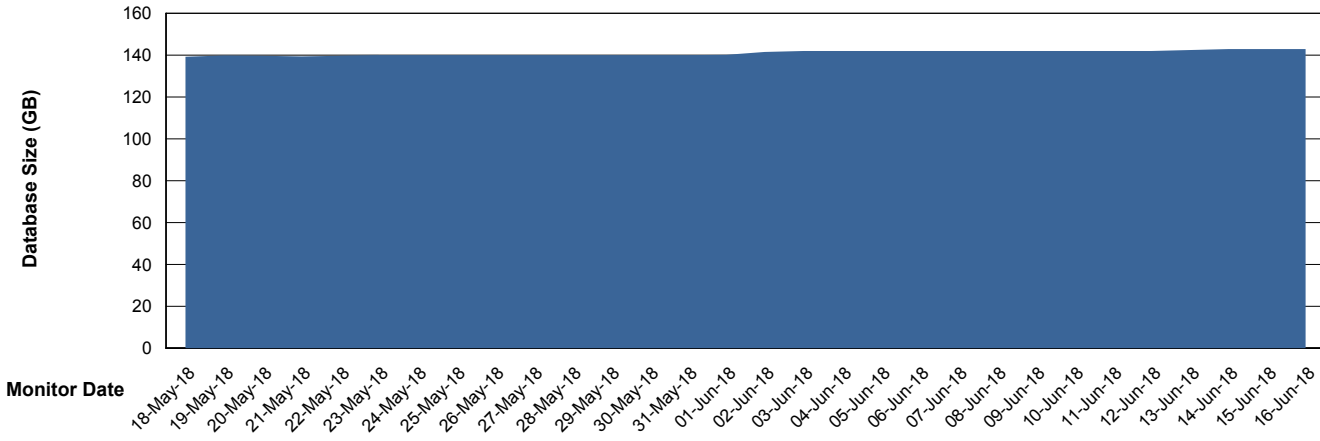

Weekly SLA Customer Report

Customer RFL_Production
Database ID 36

Database Performance RFLDB_Production

Weekly SLA Customer Report

Customer RFL_Production
Database ID 36

Database Performance RFLDB_Standby

Weekly SLA Customer Report

Customer RFL_Production
 Database ID 36

DATABASE SIZE RFLDB_Production

Database growth over last month

Database Tablespace RFLDB_Production

Date	Tablespace Name	Filesize (Gb)	Usedsize (Gb)	Percentage free
16-Jun-18	ABSDATA	52	42	19
	INDX	116	98	16
15-Jun-18	ABSDATA	52	42	19
	INDX	116	98	16
14-Jun-18	ABSDATA	52	42	19
	INDX	113	98	13
13-Jun-18	ABSDATA	52	42	19
	INDX	113	98	13
12-Jun-18	ABSDATA	52	42	19
	INDX	113	98	13
11-Jun-18	ABSDATA	52	42	19
	INDX	113	98	13
10-Jun-18	ABSDATA	52	42	19
	INDX	113	98	13