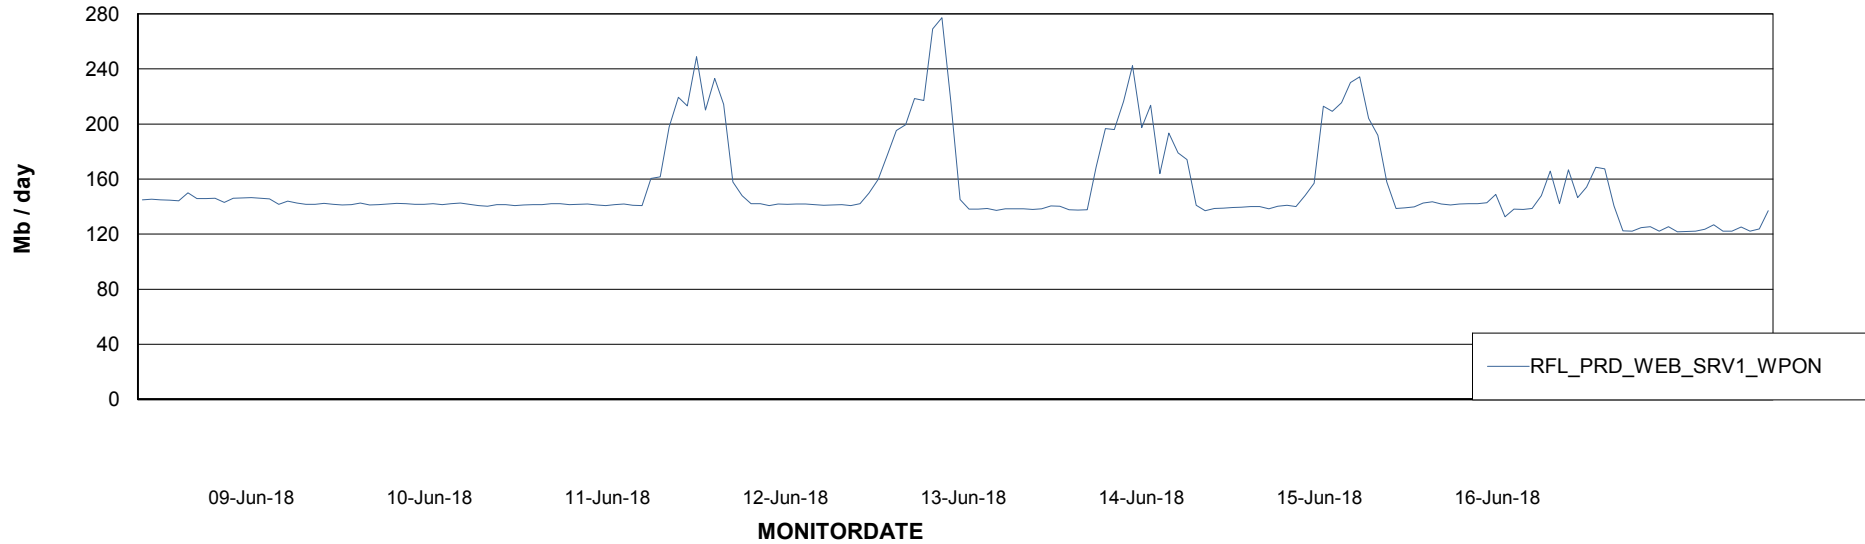

ABSSolute Application ReportServer Services

Avg memory used per ReportServer Service

Weekly SLA Customer Report

Customer RFL_Production
Database ID 36

ABSSolute Web Component Services

Avg memory used per ABS Web component