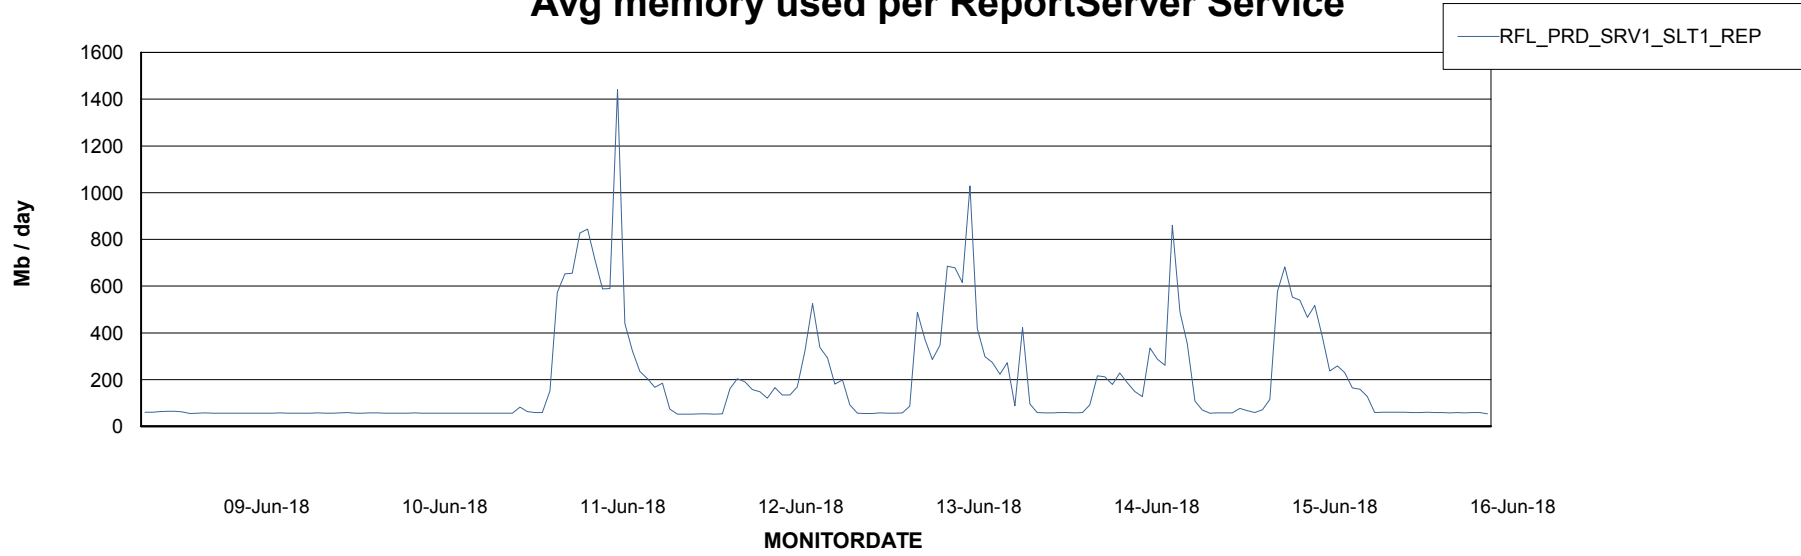

ABSSolute Application ReportServer Services

Avg memory used per ReportServer Service