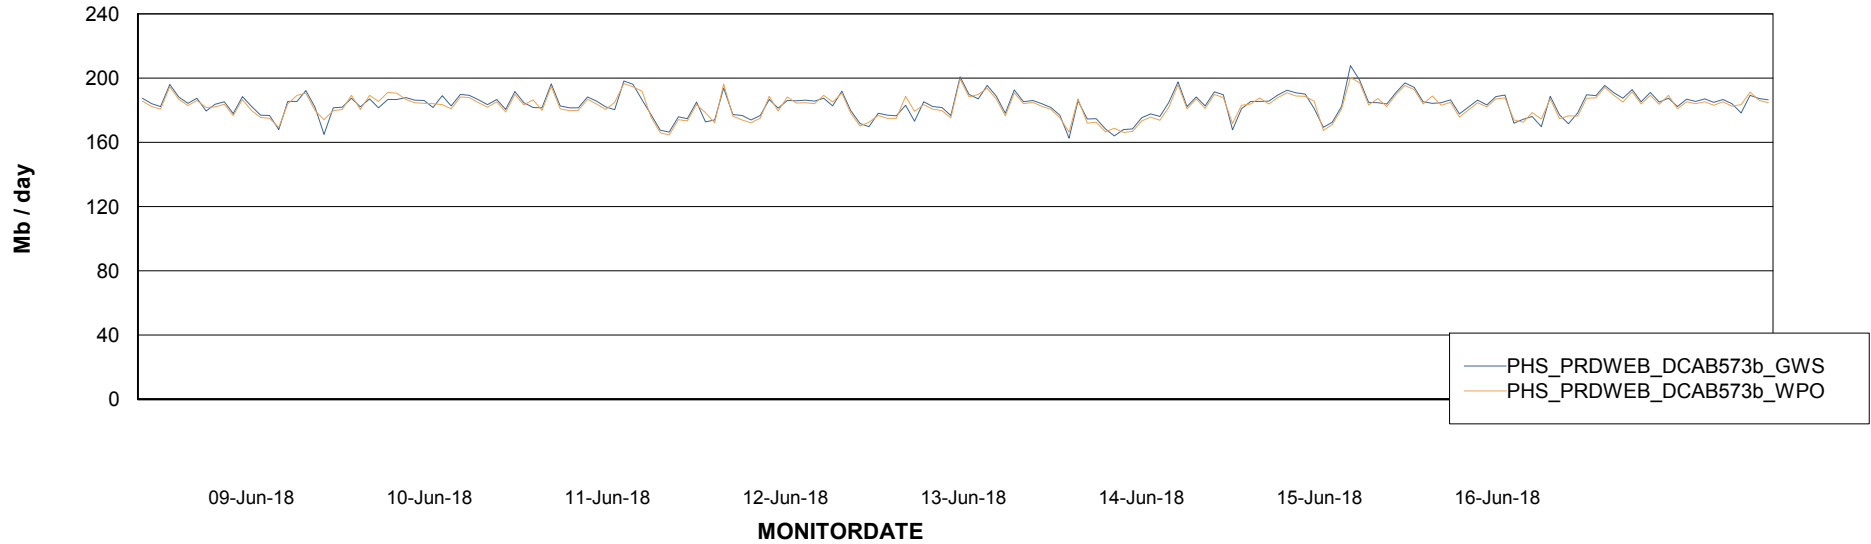

ABSolute Web Component Services

Avg memory used per ABS Web component