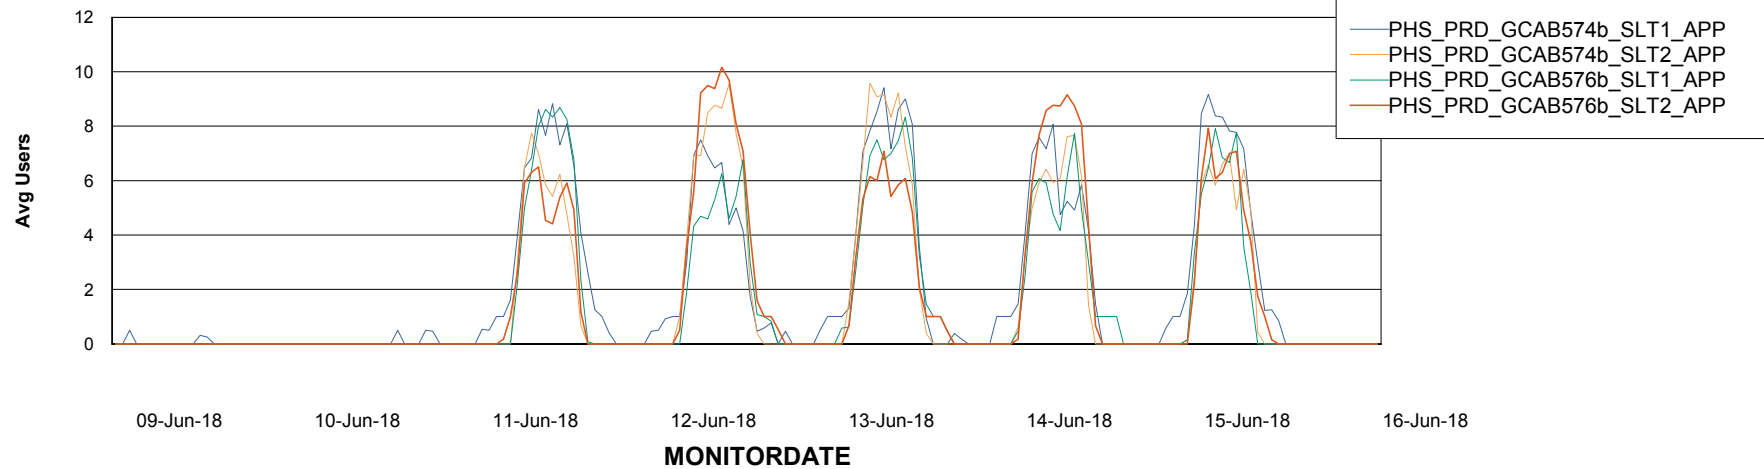

Avg users per day per ABS server