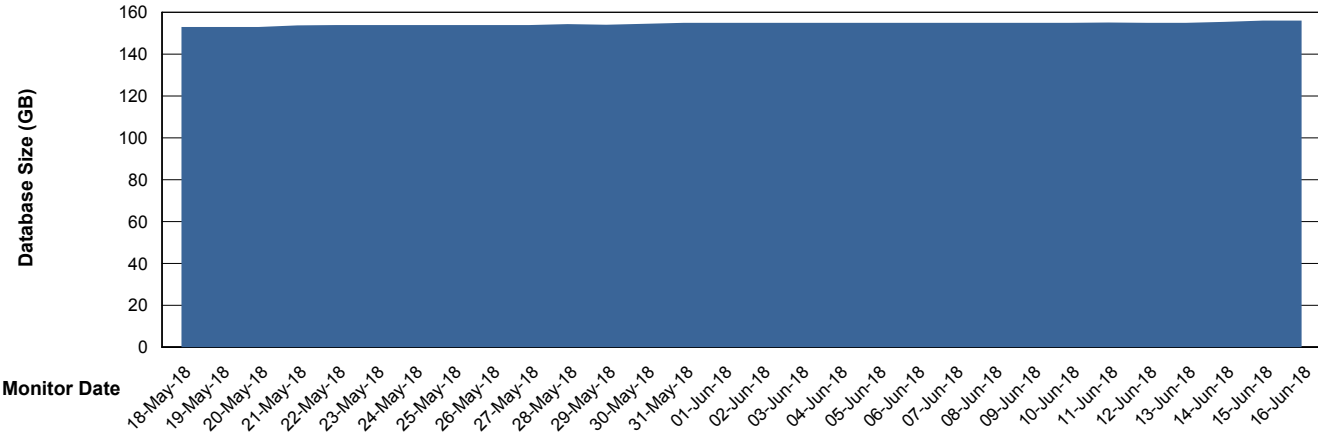

DATABASE SIZE PHSDB_Production

Database growth over last month