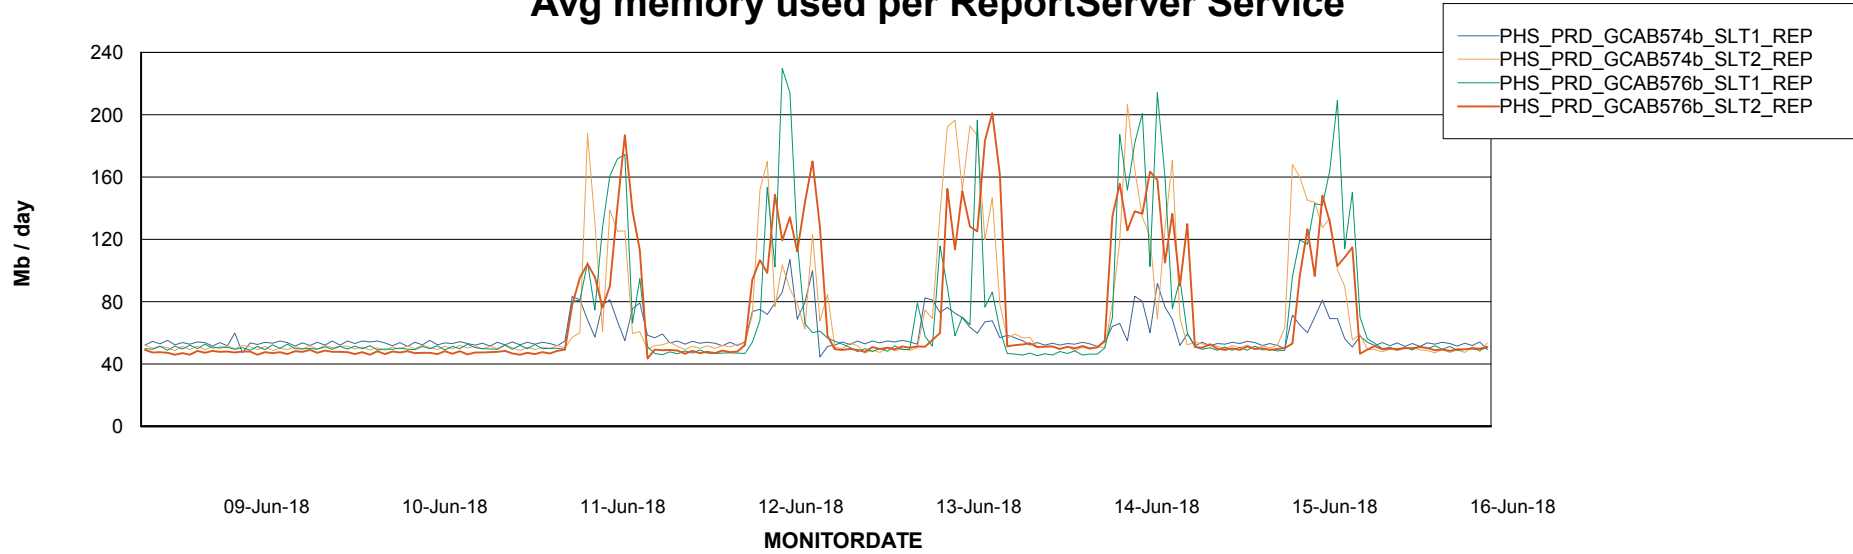

ABSSolute Application ReportServer Services

Avg memory used per ReportServer Service