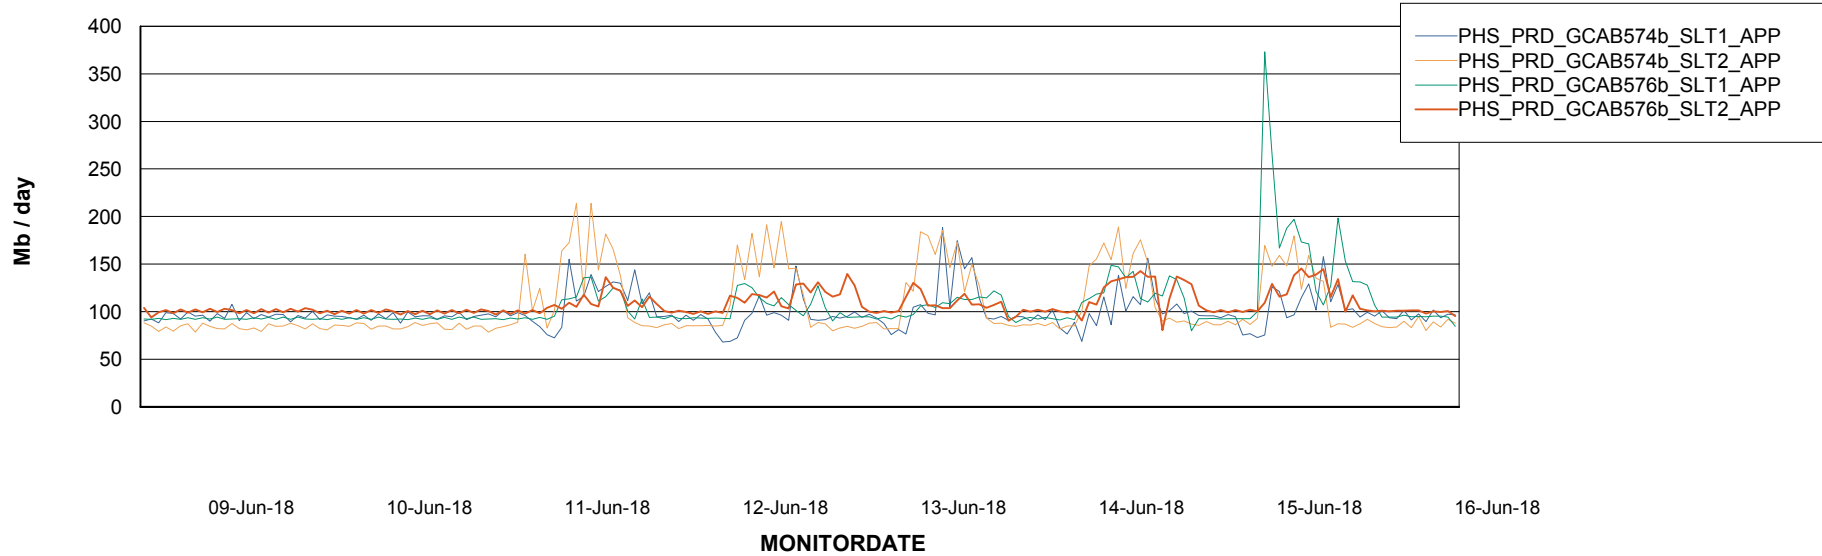

ABSSolute Application Server Services

Avg memory used per ABS Server Service