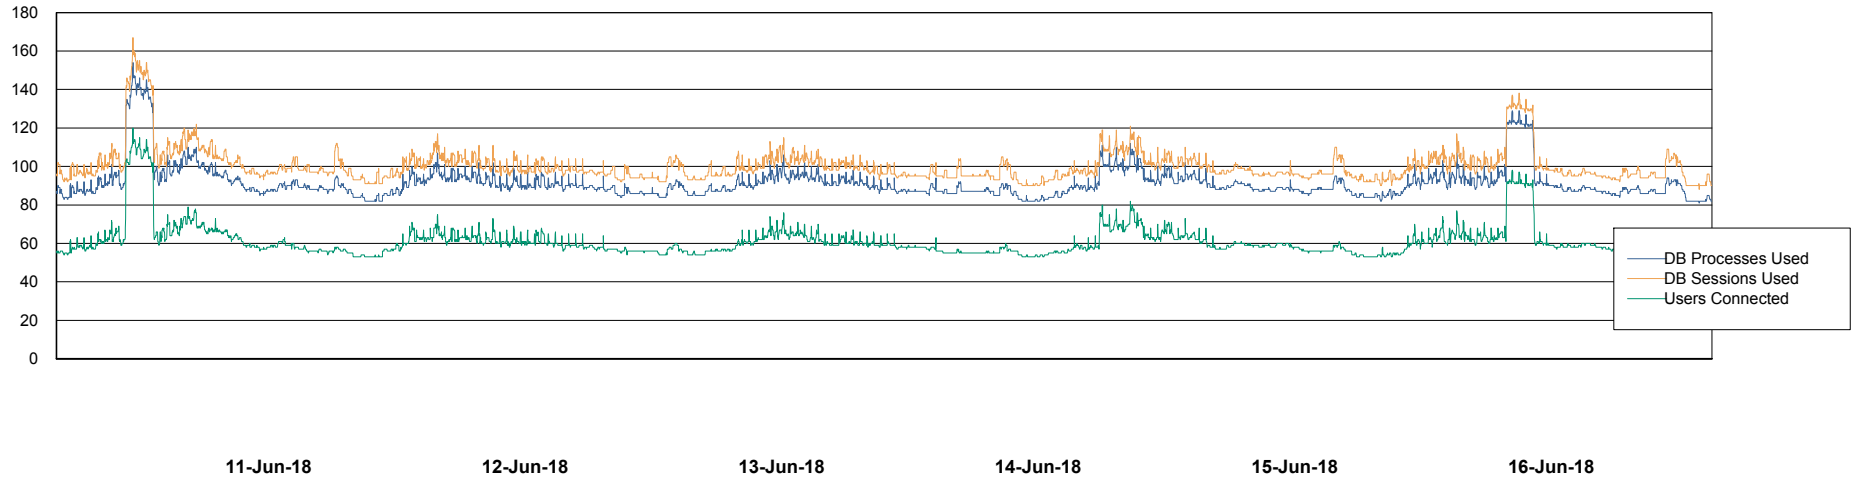

Harddisk Usage PCO_PRD_ORACLE2

	Free disk space on c: (%)	Total disk space on c: (Gb)	Free disk space on d: (%)	Total disk space on d: (Gb)
16-Jun-18	75	279	25	838
15-Jun-18	75	279	26	838
14-Jun-18	75	279	27	838
13-Jun-18	75	279	27	838
12-Jun-18	75	279	28	838
11-Jun-18	75	279	29	838
10-Jun-18	75	279	29	838

Weekly SLA Customer Report

Customer PCO Production
Database ID 44

Database Performance PCODB_Production

Weekly SLA Customer Report

Customer PCO Production
Database ID 44

Database Performance PCODB_Standby

Weekly SLA Customer Report