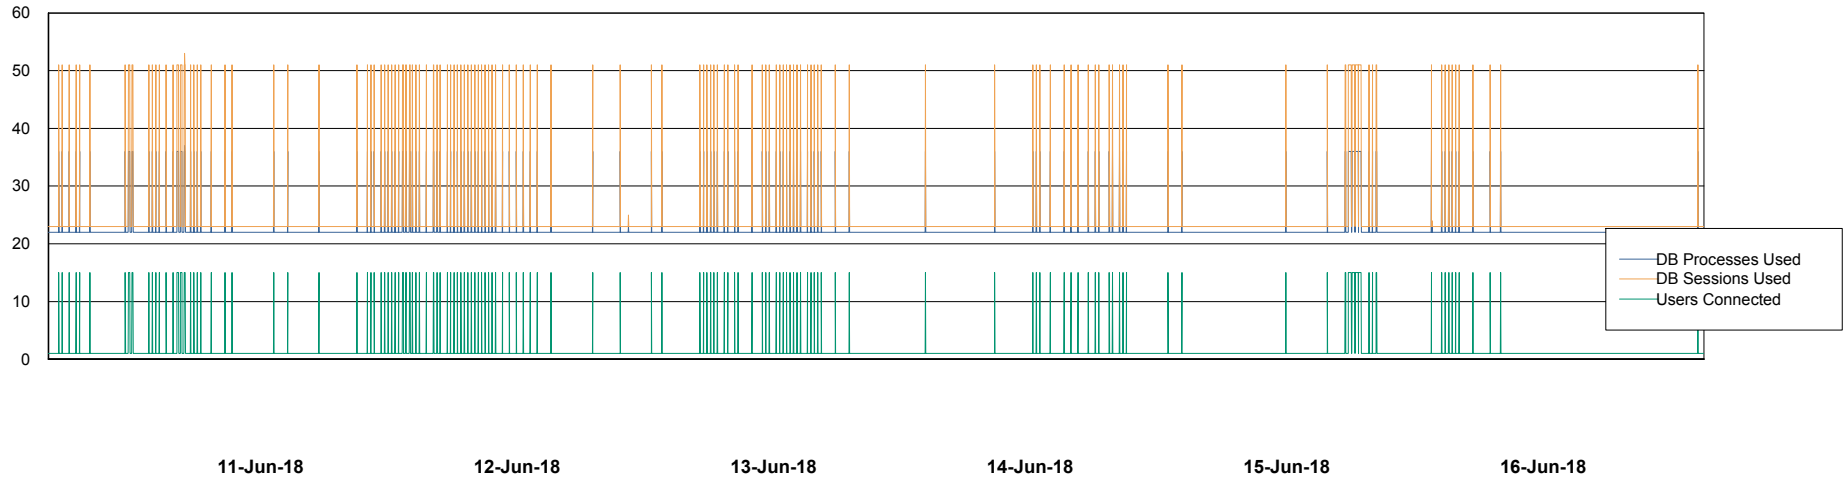

Weekly SLA Customer Report

Customer PCO Production
Database ID 44

Database Performance PCODB_Production

Weekly SLA Customer Report

Customer PCO Production
Database ID 44

Database Performance PCODB_Standby

Weekly SLA Customer Report