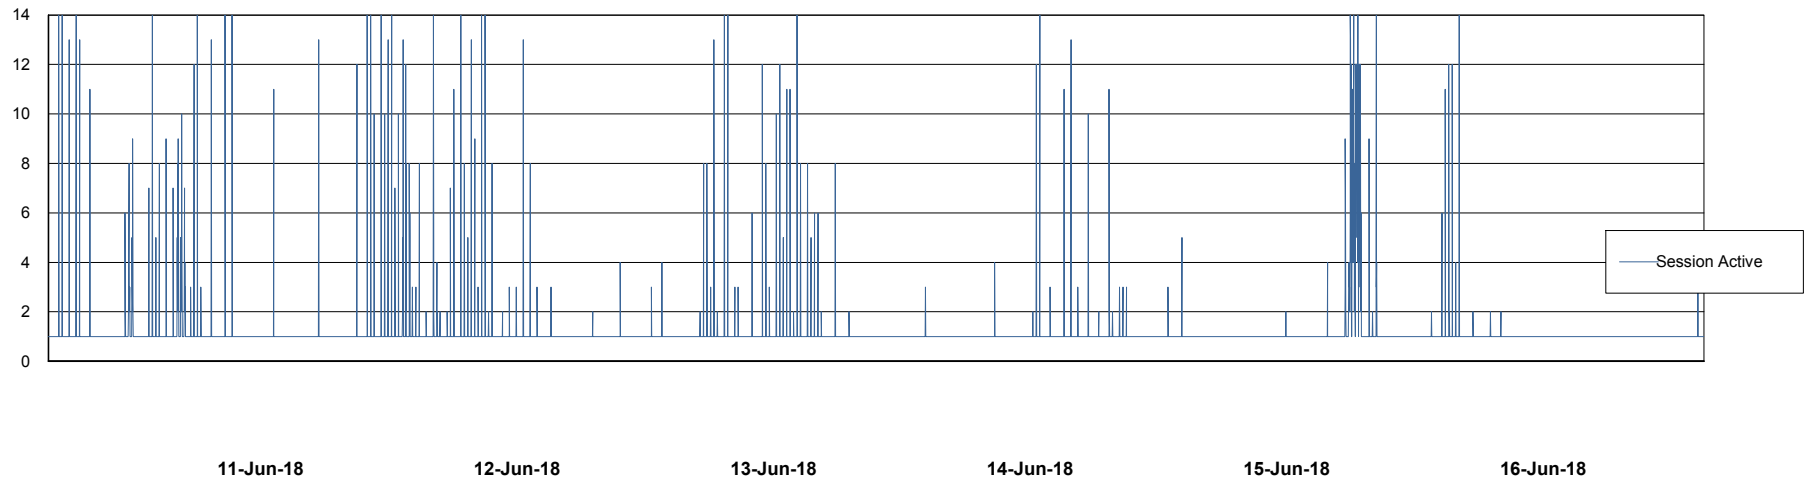

Weekly SLA Customer Report

Customer PCO Production
Database ID 44

Database Performance PCODB_Production

Weekly SLA Customer Report

Customer PCO Production
Database ID 44

Database Performance PCODB_Standby

Weekly SLA Customer Report