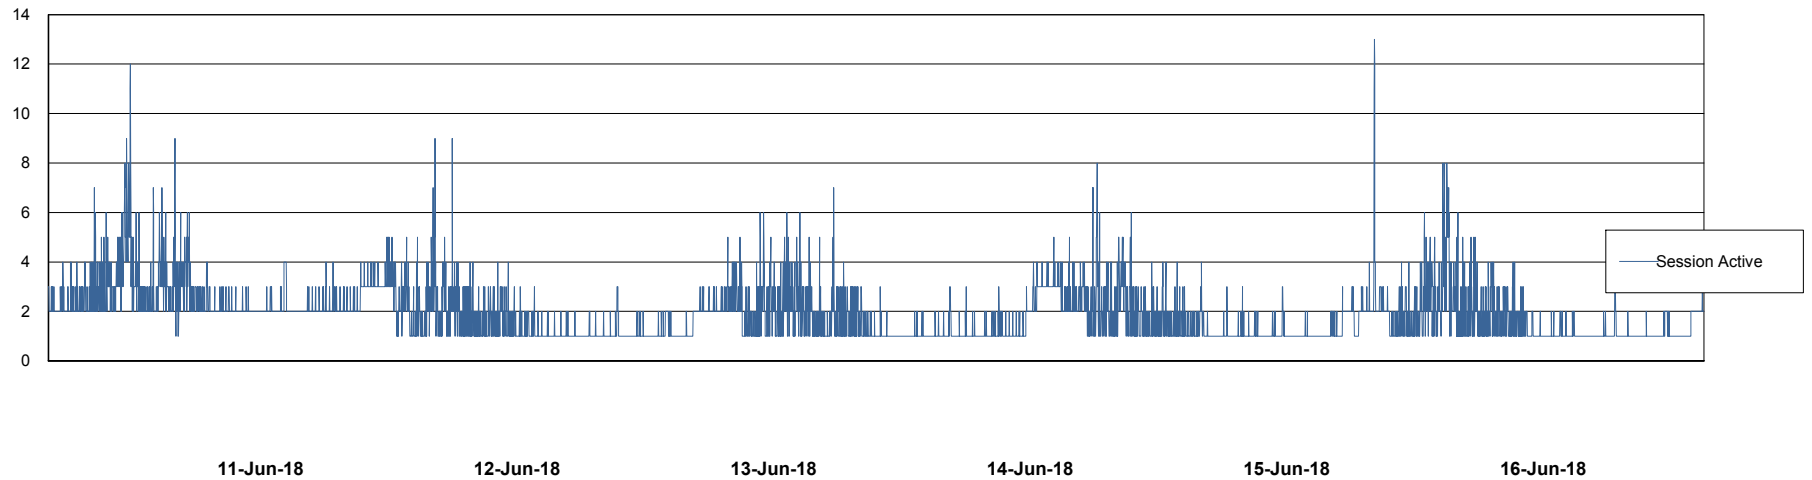

Database Performance PCODB_Production