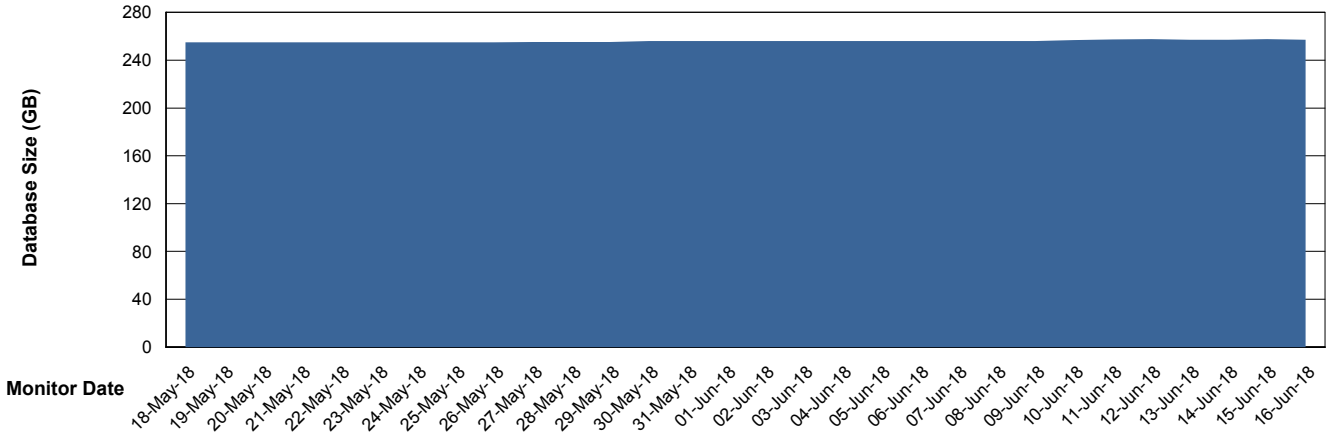

DATABASE SIZE PCODB_Production

Database growth over last month

Database Tablespace PCODB_Production

Date	Tablespace Name	Filesize (Gb)	Usedsize (Gb)	Percentage free
16-Jun-18	ABSDATA	103	86	17
	INDX	202	169	16
15-Jun-18	ABSDATA	103	86	17
	INDX	202	169	16
14-Jun-18	ABSDATA	103	86	17
	INDX	202	169	16
13-Jun-18	ABSDATA	103	86	17
	INDX	202	169	16
12-Jun-18	ABSDATA	103	86	17
	INDX	202	169	16
11-Jun-18	ABSDATA	103	86	17
	INDX	202	169	16
10-Jun-18	ABSDATA	103	86	17
	INDX	202	168	17