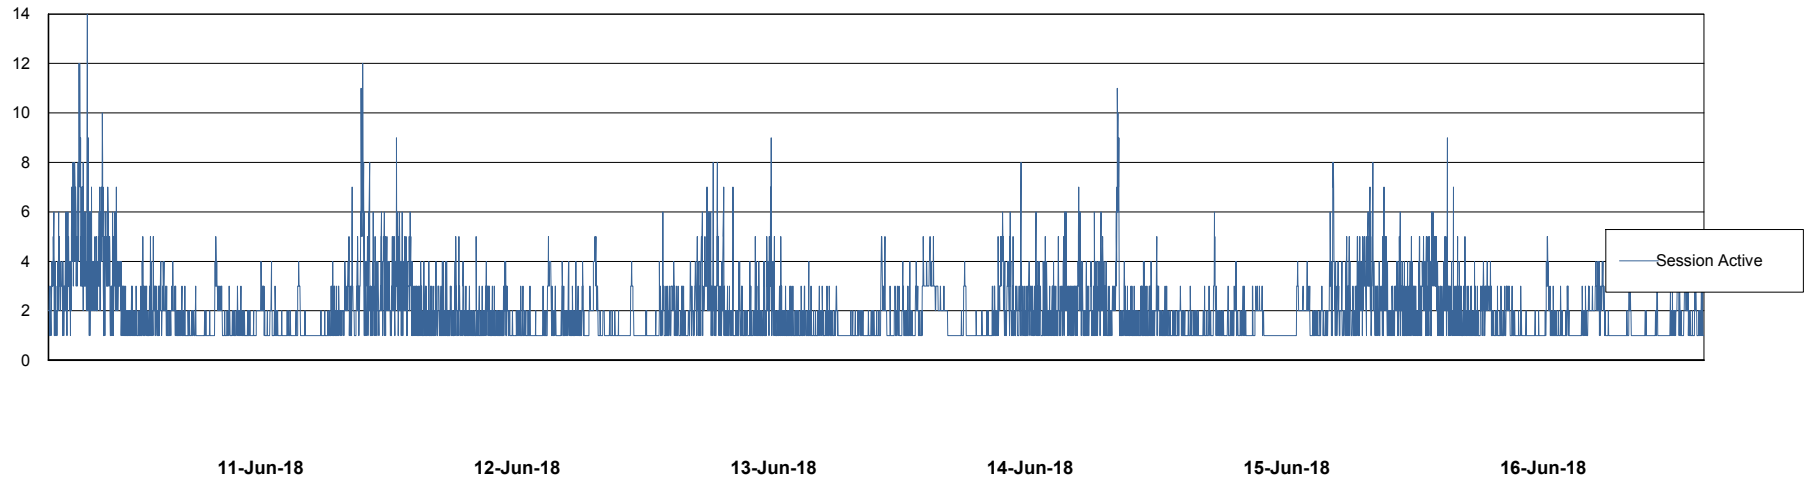

Database Performance LLGDB_Production