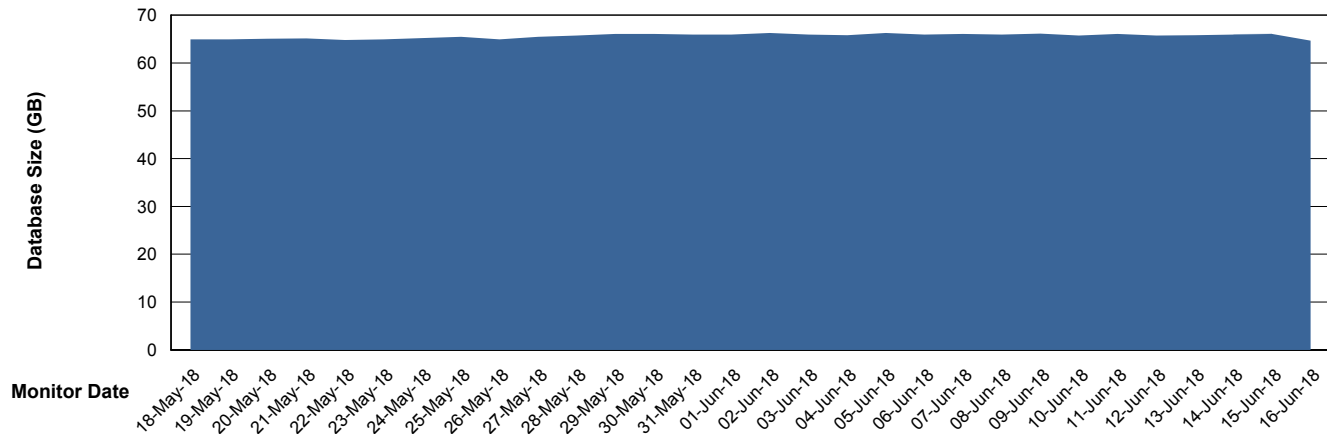

# Weekly SLA Customer Report

Customer LLG\_Production  
Database ID 53

DATABASE SIZE LLGDB\_Production

### Database growth over last month

DATABASE SIZE LLGDBBI\_Production

### Database growth over last month