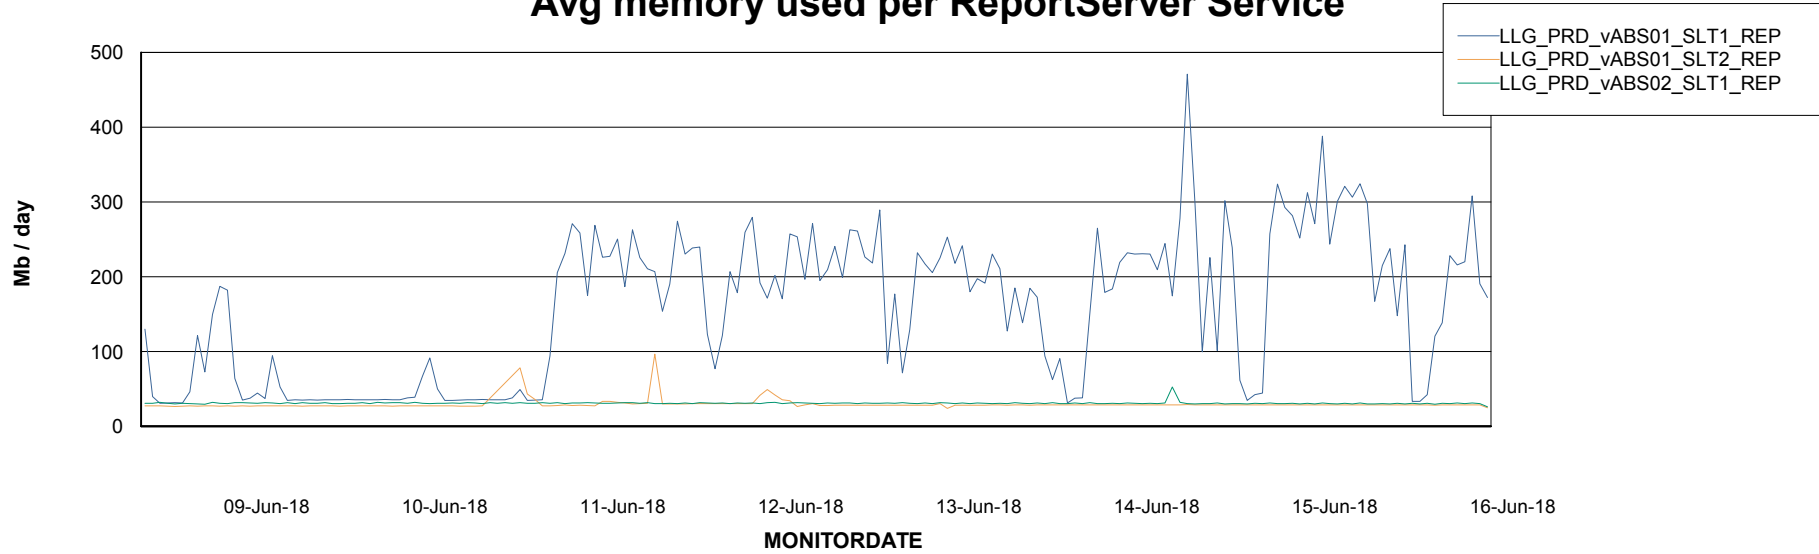

ABSSolute Application ReportServer Services

Avg memory used per ReportServer Service