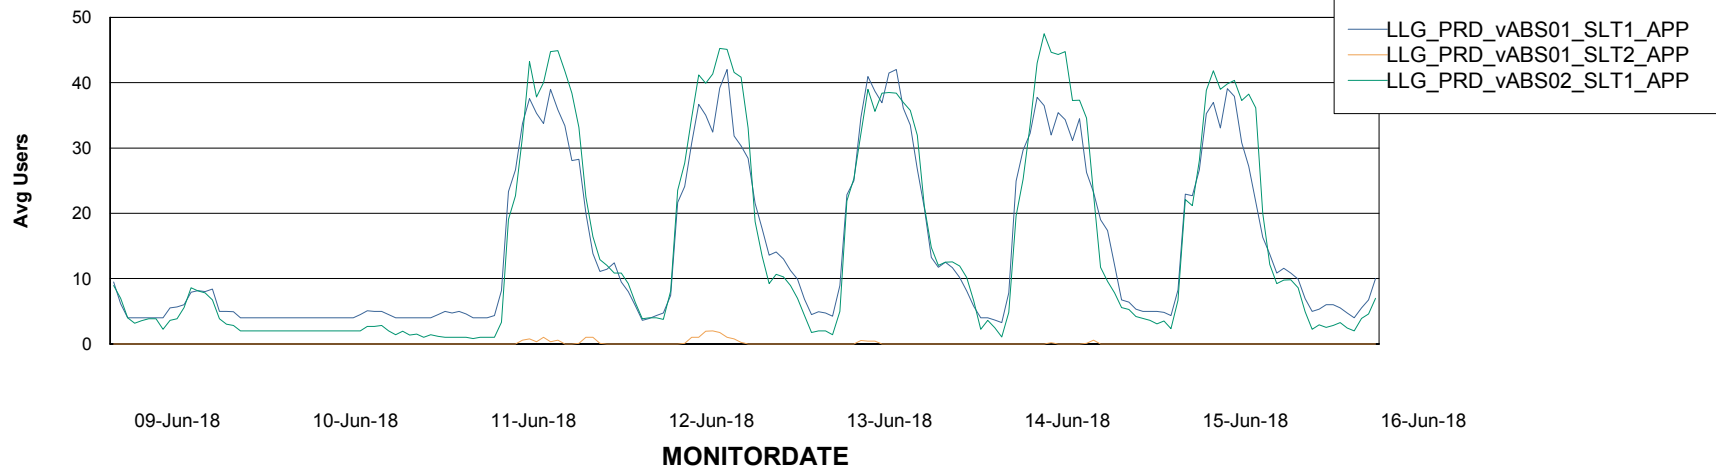

Avg users per day per ABS server