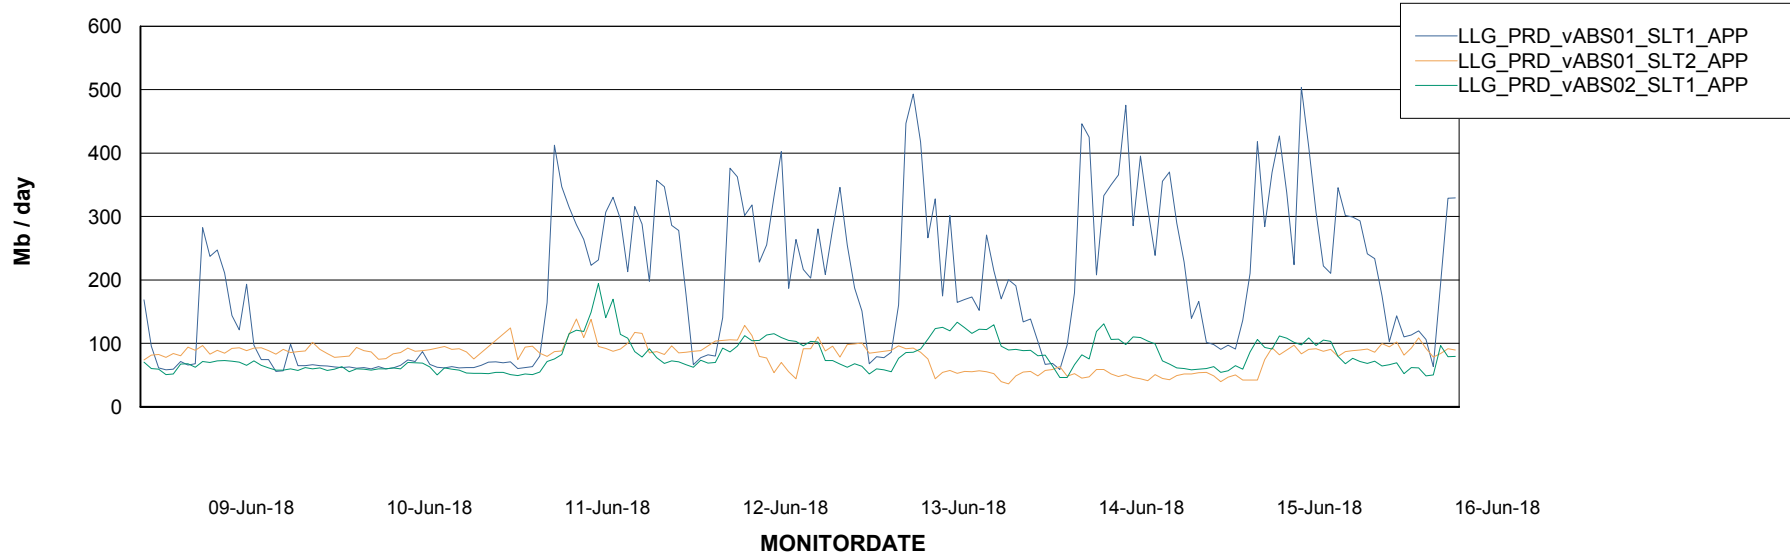

ABSSolute Application Server Services

Avg memory used per ABS Server Service