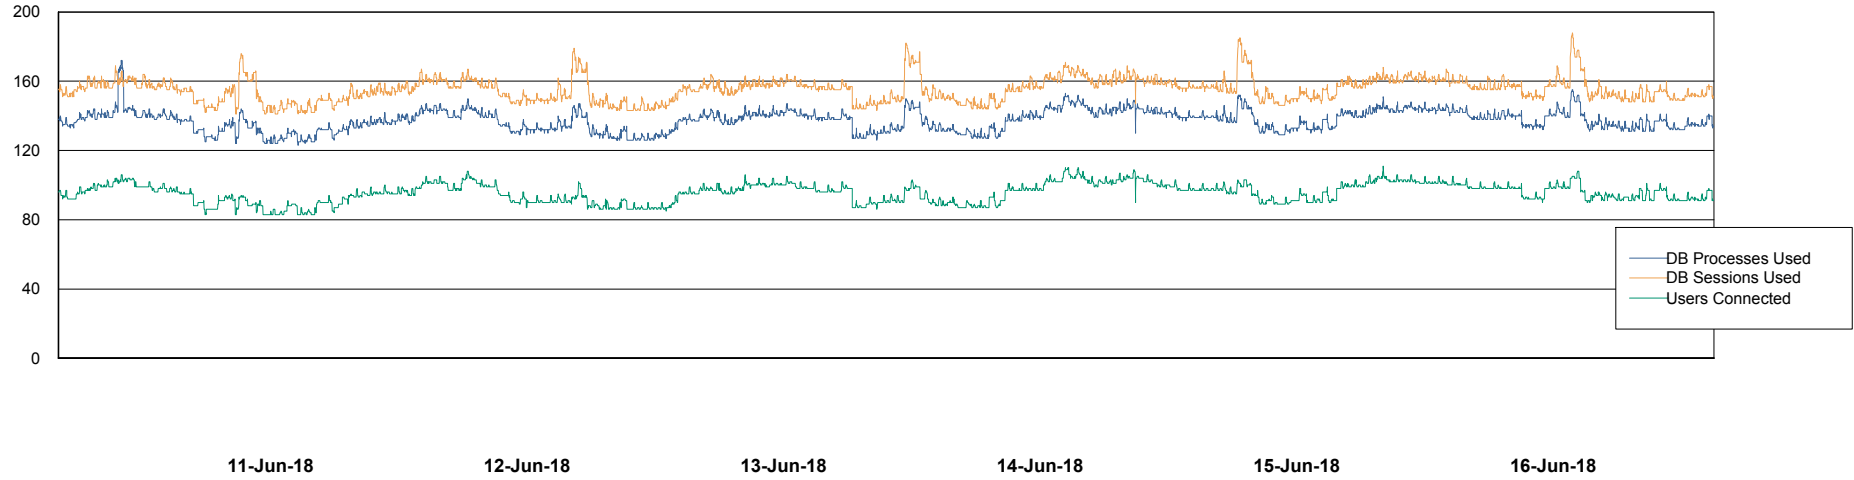

Database Performance LLGDB_Production