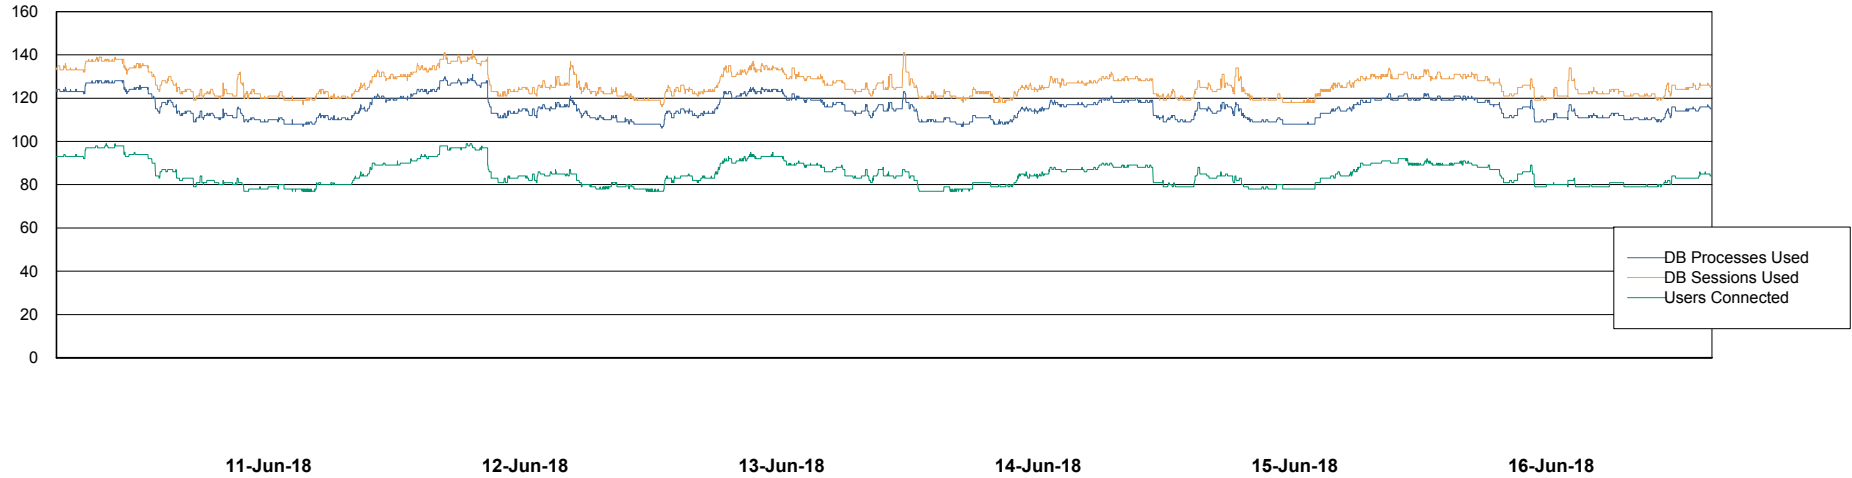

Database Performance FISDB_Production