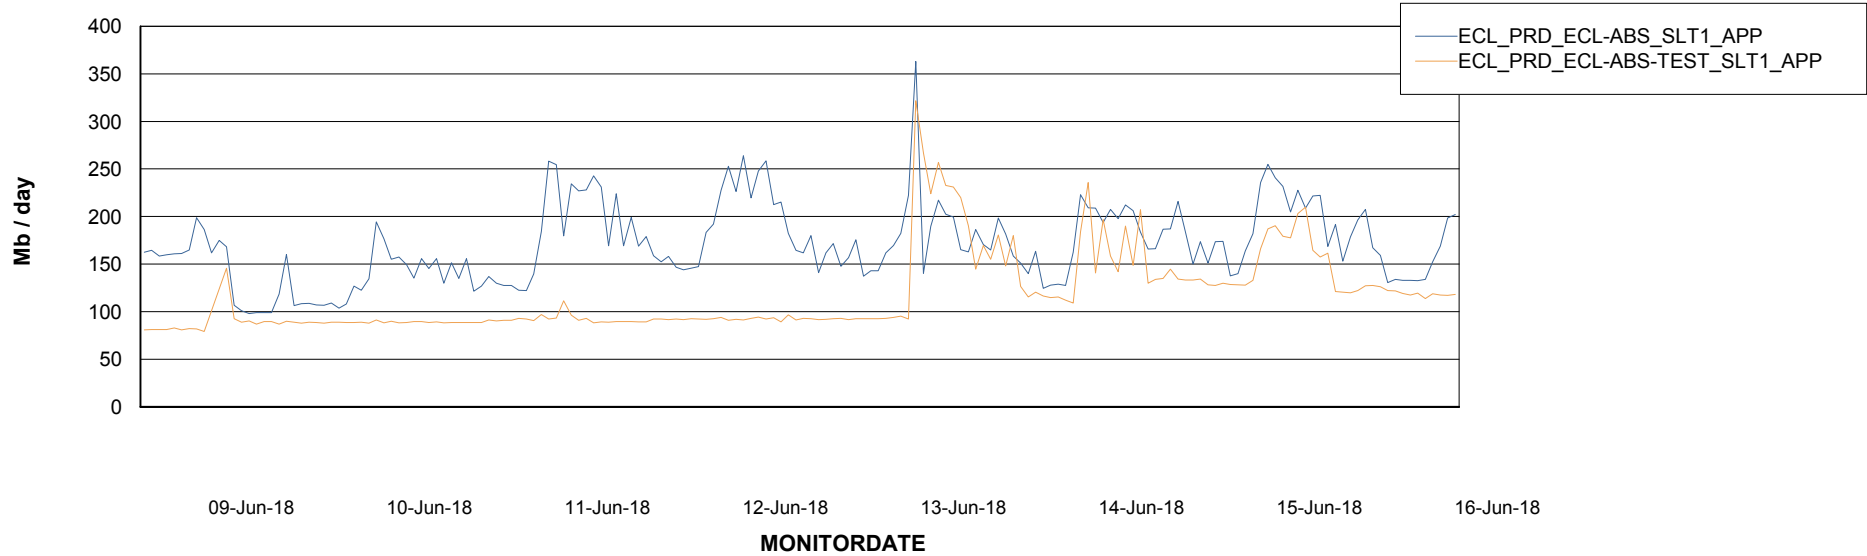

Weekly SLA Customer Report

Customer ECL Production
Database ID 77

Database Performance ECLDB_Production

Weekly SLA Customer Report

Customer ECL Production
 Database ID 77

DATABASE SIZE ECLDB_Production

Database growth over last month

Database Tablespace ECLDB_Production

Date	Tablespace Name	Filesize (Gb)	Usedsize (Gb)	Percentage free
16-Jun-18	ABSDATA	22	19	14
	INDX	8	1	88
15-Jun-18	ABSDATA	22	19	14
	INDX	8	1	88
14-Jun-18	ABSDATA	22	19	14
	INDX	8	1	88
13-Jun-18	ABSDATA	22	19	14
	INDX	8	1	88
12-Jun-18	ABSDATA	22	19	14
	INDX	8	1	88
11-Jun-18	ABSDATA	22	19	14
	INDX	8	1	88
10-Jun-18	ABSDATA	22	19	14
	INDX	8	1	88

Weekly SLA Customer Report

Customer ECL Production
Database ID 77

ABSSolute Application Server Services

Avg memory used per ABS Server Service

Avg users per day per ABS server

Weekly SLA Customer Report

Customer ECL Production
Database ID 77