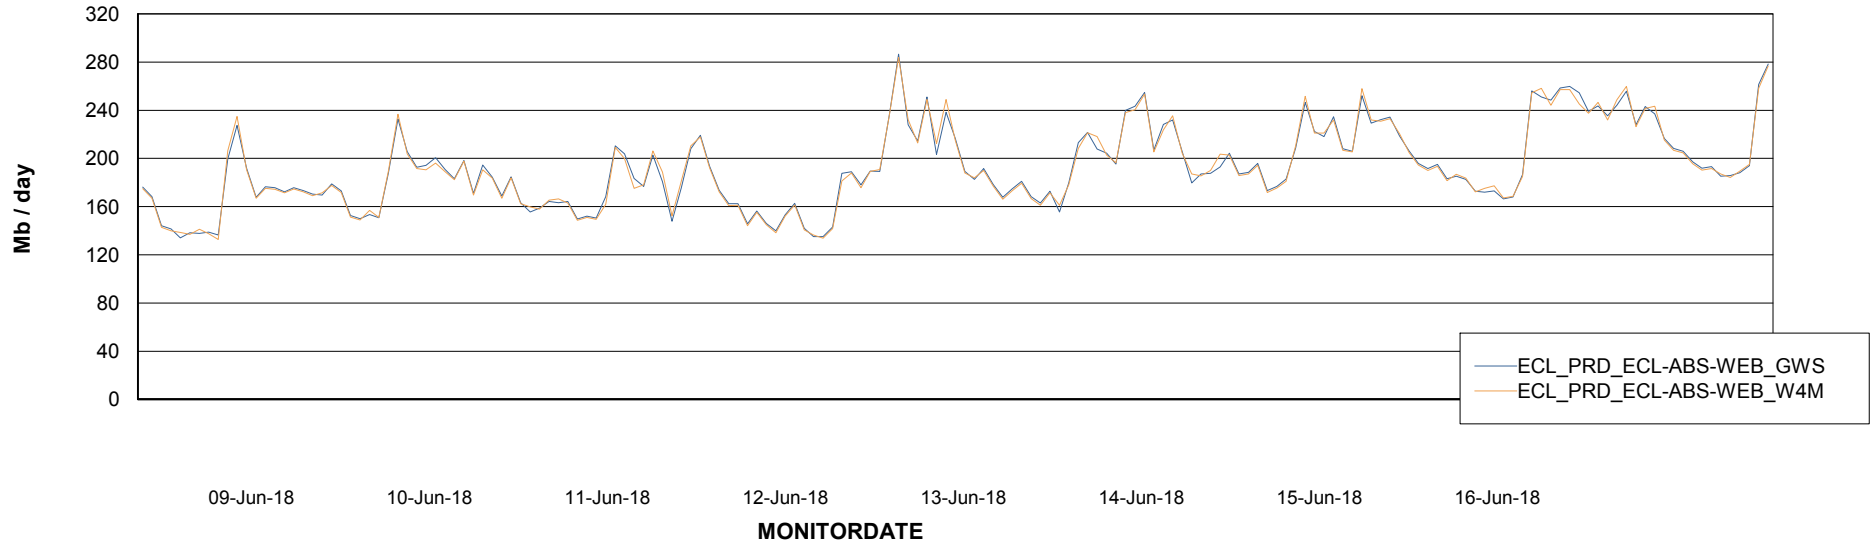

ABSSolute Application ReportServer Services

Avg memory used per ReportServer Service

Weekly SLA Customer Report

Customer ECL Production
Database ID 77

ABSSolute Web Component Services

Avg memory used per ABS Web component