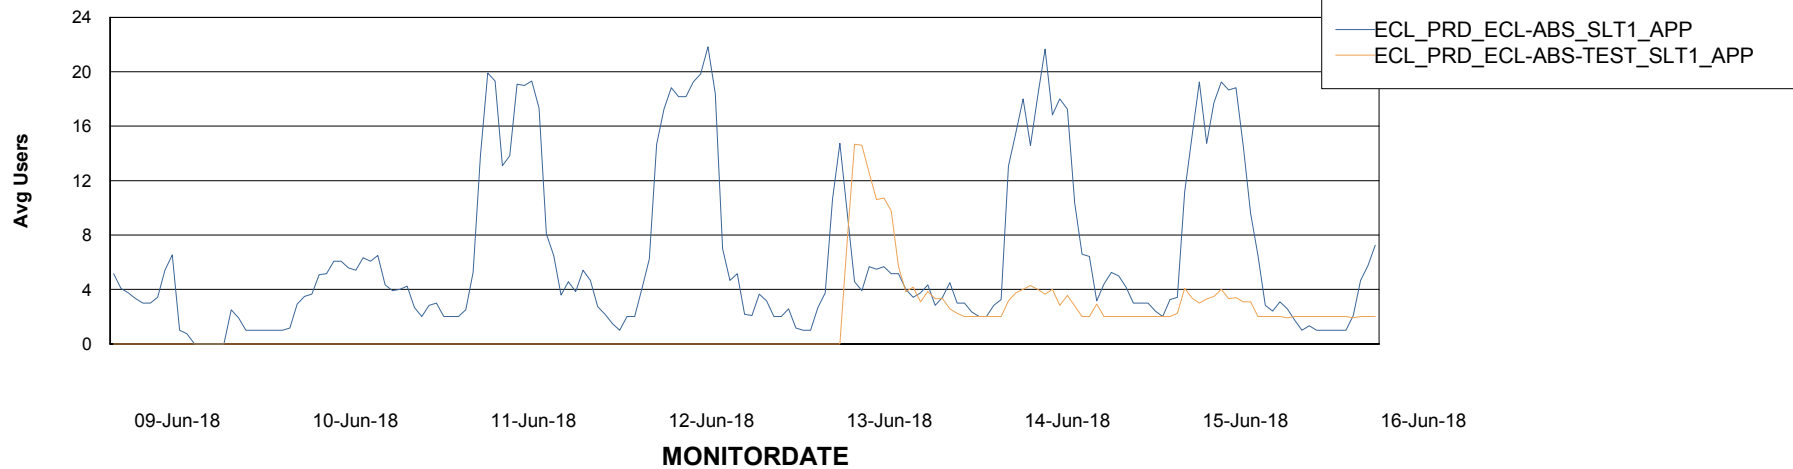

Weekly SLA Customer Report

Customer ECL Production
Database ID 77

ABSSolute Application Server Services

Avg memory used per ABS Server Service

Avg users per day per ABS server

Weekly SLA Customer Report

Customer ECL Production
Database ID 77