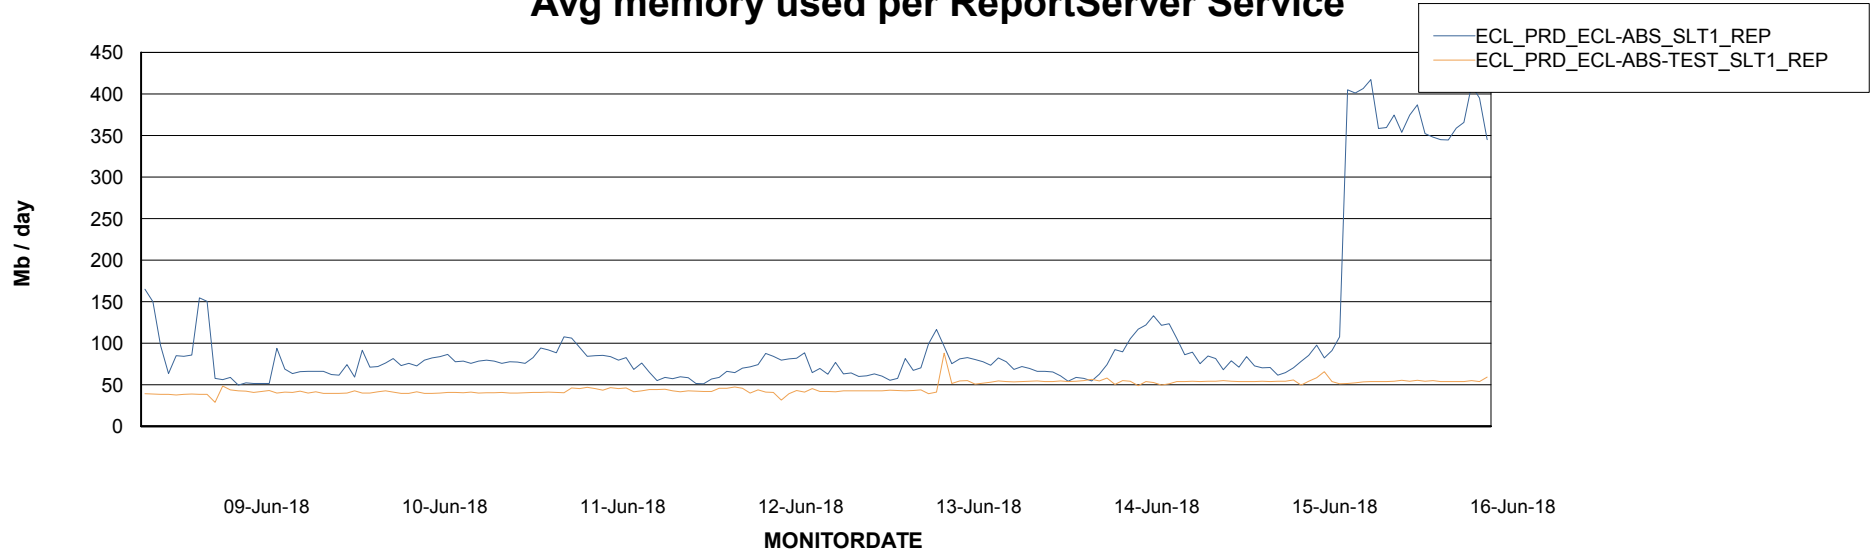

ABSSolute Application ReportServer Services

Avg memory used per ReportServer Service