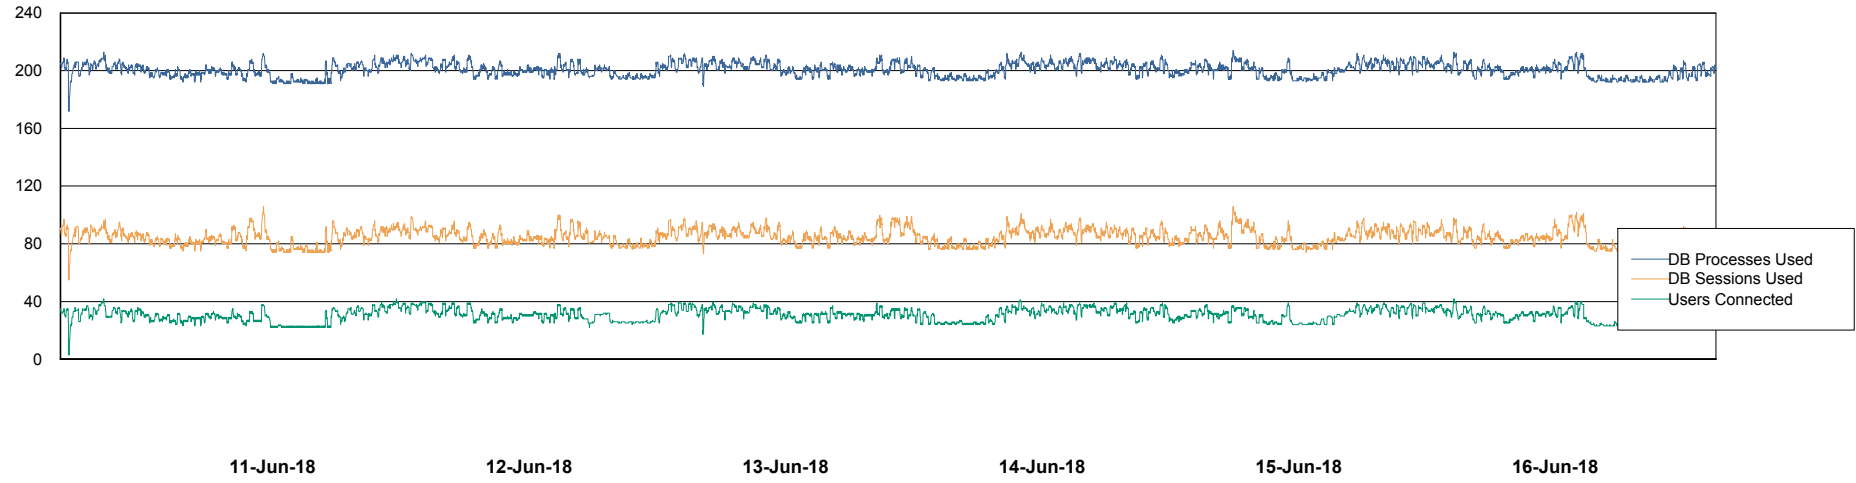

Weekly SLA Customer Report

Customer ECL Production
Database ID 77

Harddisk Usage ECL_PRD_ECL-ABS-WEB

	Free disk space on c: (%)	Total disk space on c: (Gb)
16-Jun-18	82	127
15-Jun-18	82	127
14-Jun-18	82	127
13-Jun-18	83	127
12-Jun-18	83	127
11-Jun-18	83	127
10-Jun-18	83	127

Weekly SLA Customer Report

Customer ECL Production
Database ID 77

Database Performance ECLDB_Production

Weekly SLA Customer Report

Customer ECL Production
 Database ID 77

DATABASE SIZE ECLDB_Production

Database growth over last month