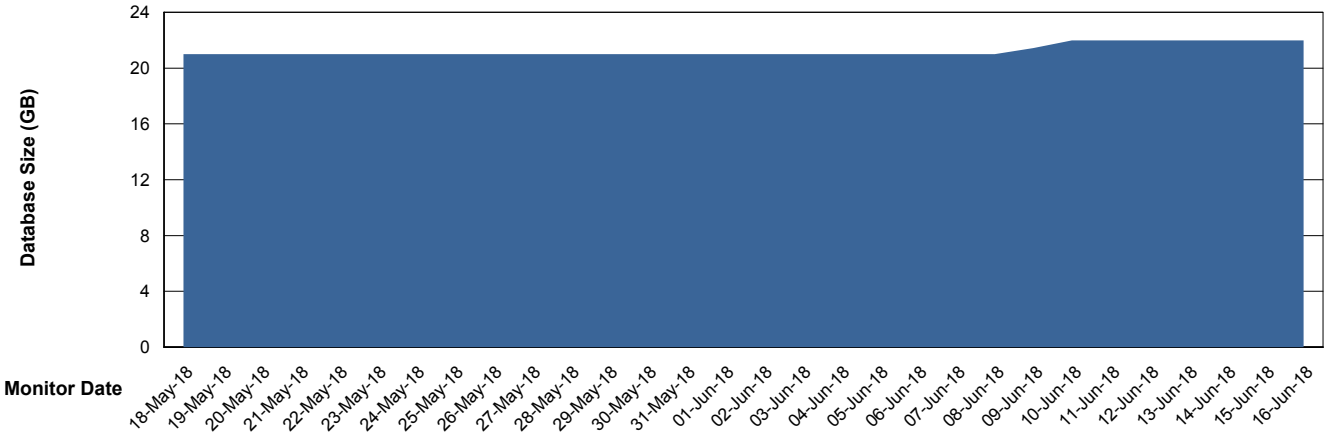

Weekly SLA Customer Report

Customer ECL Production
Database ID 77

Database Performance ECLDB_Production

Weekly SLA Customer Report

Customer ECL Production
 Database ID 77

DATABASE SIZE ECLDB_Production

Database growth over last month

Database Tablespace ECLDB_Production

Date	Tablespace Name	Filesize (Gb)	Usedsize (Gb)	Percentage free
16-Jun-18	ABSDATA	22	19	14
	INDX	8	1	88
15-Jun-18	ABSDATA	22	19	14
	INDX	8	1	88
14-Jun-18	ABSDATA	22	19	14
	INDX	8	1	88
13-Jun-18	ABSDATA	22	19	14
	INDX	8	1	88
12-Jun-18	ABSDATA	22	19	14
	INDX	8	1	88
11-Jun-18	ABSDATA	22	19	14
	INDX	8	1	88
10-Jun-18	ABSDATA	22	19	14
	INDX	8	1	88