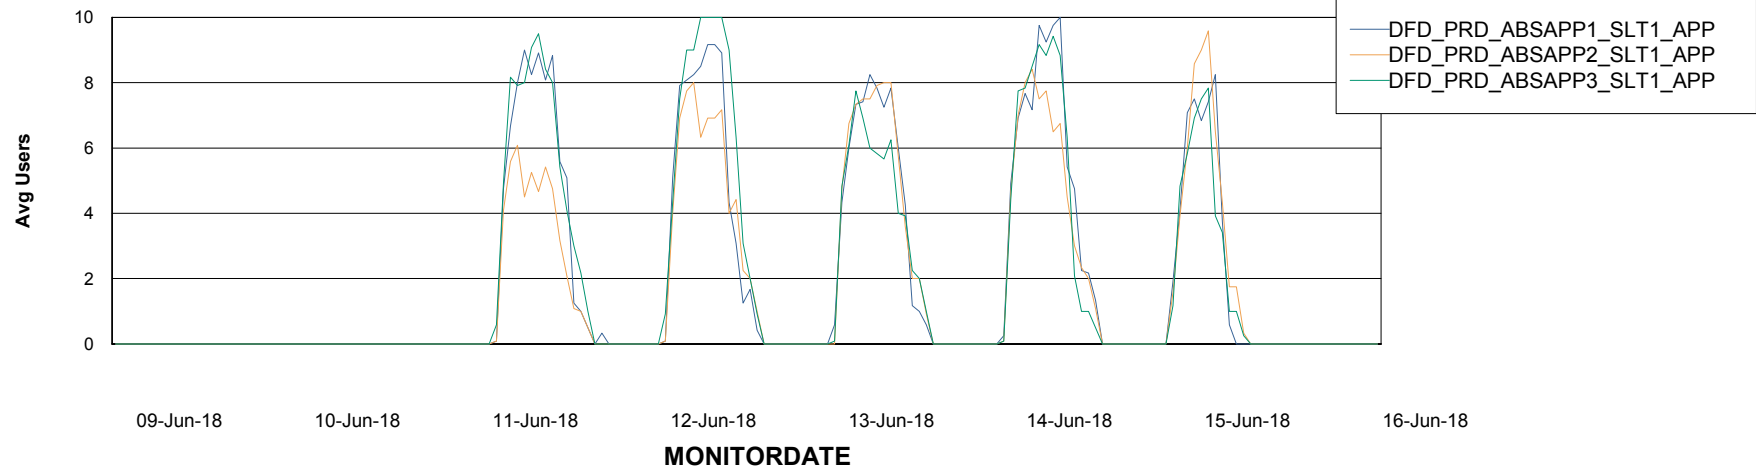

Avg users per day per ABS server