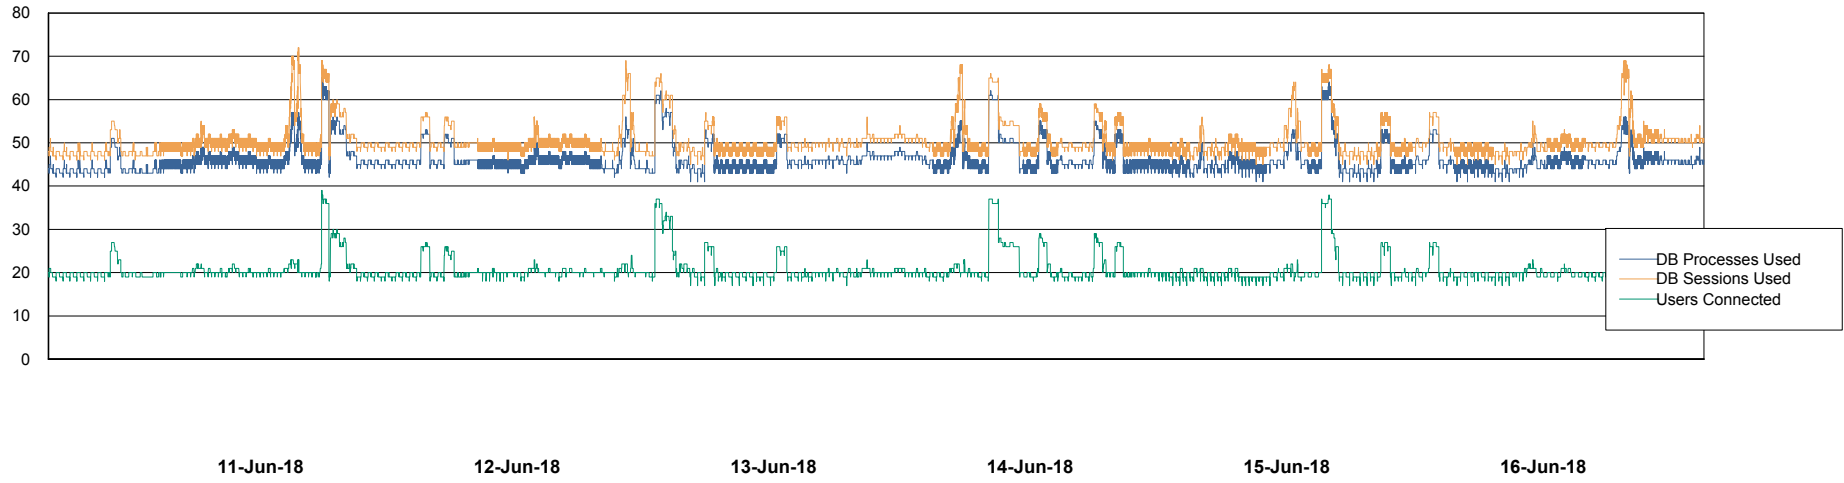

Database Performance DFDDDBBI_Production