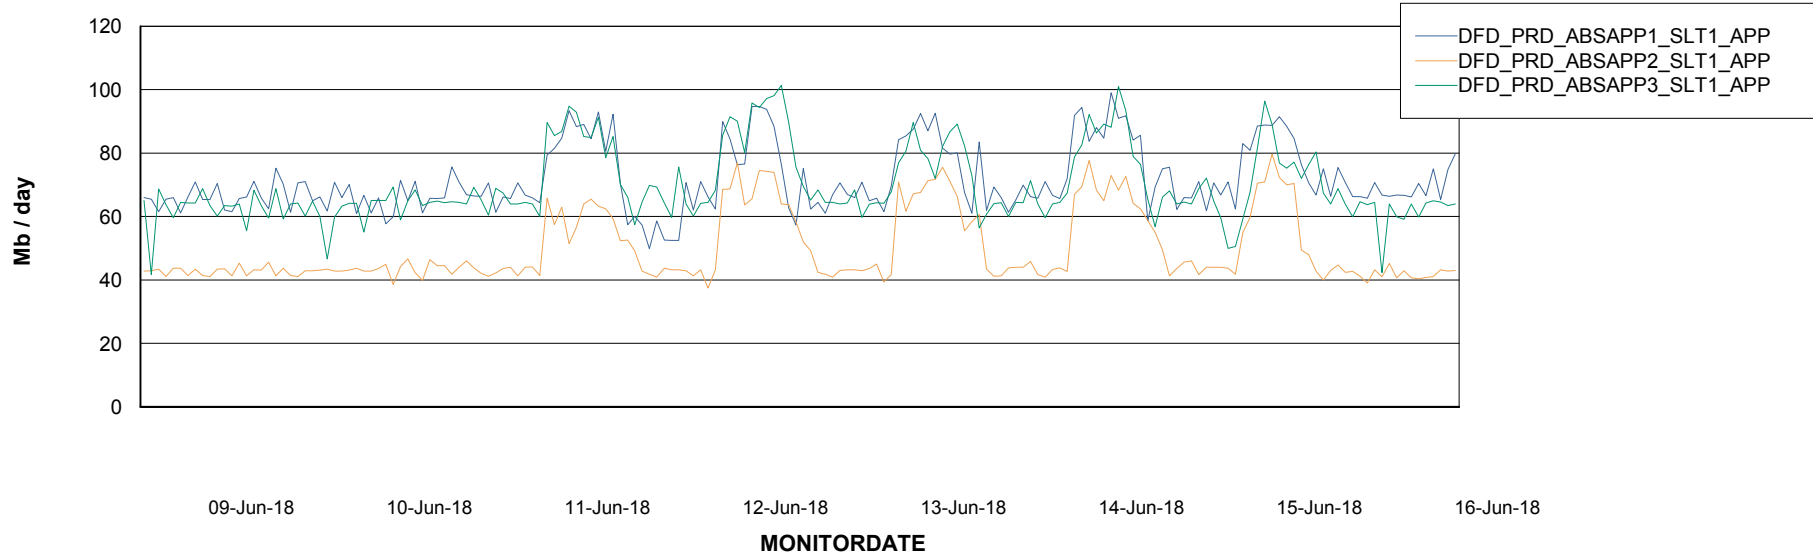

Standby Database Health DFD Production

Recovery lag for last 7 days

Weekly SLA Customer Report

Customer DFD Production
Database ID 39

ABSSolute Application Server Services

Avg memory used per ABS Server Service