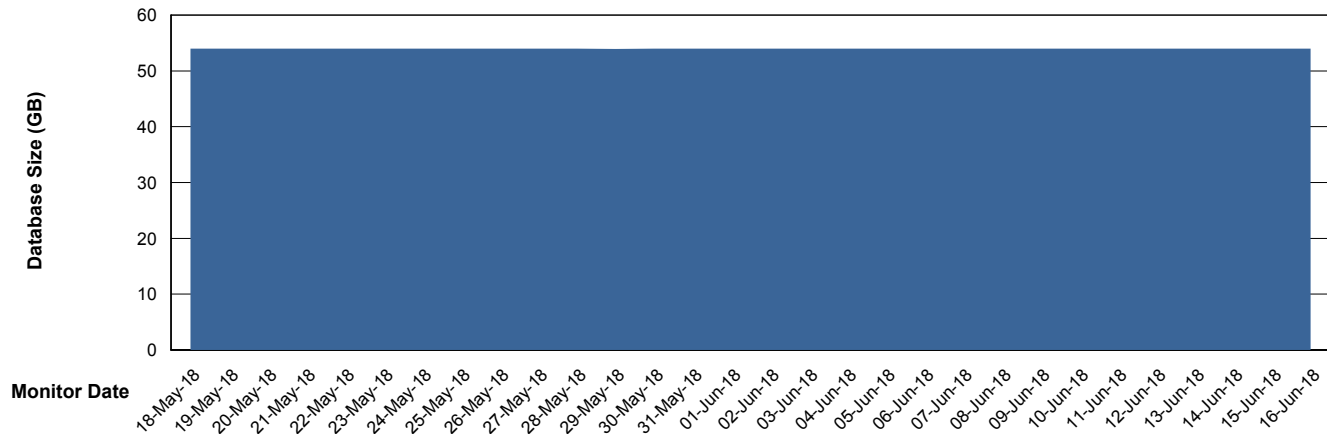

DATABASE SIZE DFDDDBI_Production

Database growth over last month