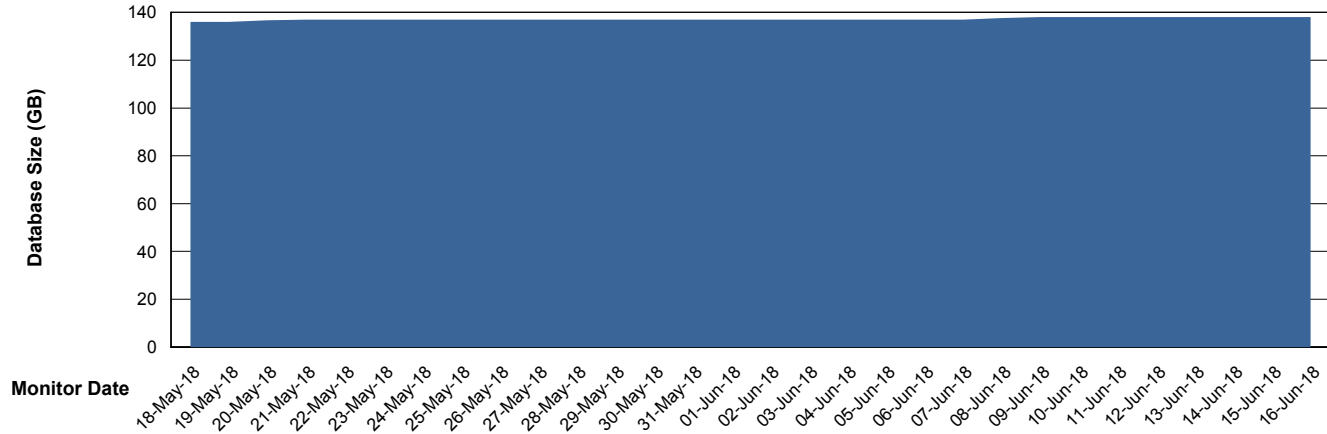

Weekly SLA Customer Report

Customer DFD Production
Database ID 39

Database Performance DFDDB_Production

Weekly SLA Customer Report

Customer DFD Production
Database ID 39

Database Performance DFDDB_Standby

Weekly SLA Customer Report

Customer DFD Production
Database ID 39

Database Performance DFDDDBBI_Production

Weekly SLA Customer Report

Customer DFD Production
Database ID 39

DATABASE SIZE DFDDDB_Production

Database growth over last month

DATABASE SIZE DFDDDBI_Production

Database growth over last month

Weekly SLA Customer Report

Customer DFD Production
 Database ID 39

Database Tablespace DFDDDB_Production

Date	Tablespace Name	Filesize (Gb)	Usedsize (Gb)	Percentage free
16-Jun-18	ABSDATA	50	43	14
	INDX	109	92	16
15-Jun-18	ABSDATA	50	43	14
	INDX	109	92	16
14-Jun-18	ABSDATA	50	43	14
	INDX	109	92	16
13-Jun-18	ABSDATA	50	43	14
	INDX	109	92	16
12-Jun-18	ABSDATA	50	43	14
	INDX	109	92	16
11-Jun-18	ABSDATA	50	43	14
	INDX	109	92	16
10-Jun-18	ABSDATA	50	43	14
	INDX	109	92	16