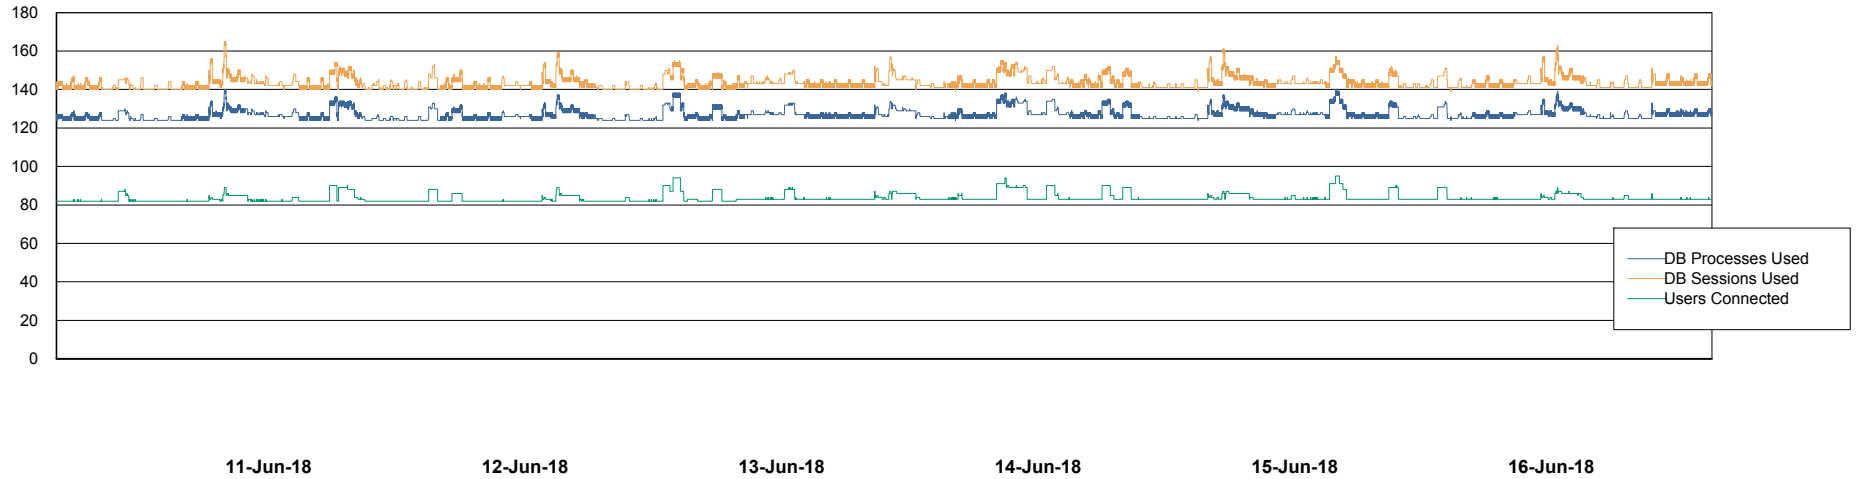

Harddisk Usage DFD_PRD_ORACLE2

	Free disk space on c: (%)	Total disk space on c: (Gb)	Free disk space on d: (%)	Total disk space on d: (Gb)	Free disk space on e: (%)	Total disk space on e: (Gb)	Free disk space on f: (%)	Total disk space on f: (Gb)
16-Jun-18	59	78	71	479	50	800	63	800
15-Jun-18	59	78	71	479	50	800	63	800
14-Jun-18	59	78	71	479	50	800	63	800
13-Jun-18	59	78	71	479	50	800	63	800
12-Jun-18	59	78	71	479	50	800	63	800
11-Jun-18	59	78	71	479	51	800	63	800
10-Jun-18	59	78	71	479	51	800	63	800

Weekly SLA Customer Report

Customer DFD Production
Database ID 39

Database Performance DFDDB_Production

Weekly SLA Customer Report

Customer DFD Production
Database ID 39

Database Performance DFDDB_Standby

Weekly SLA Customer Report