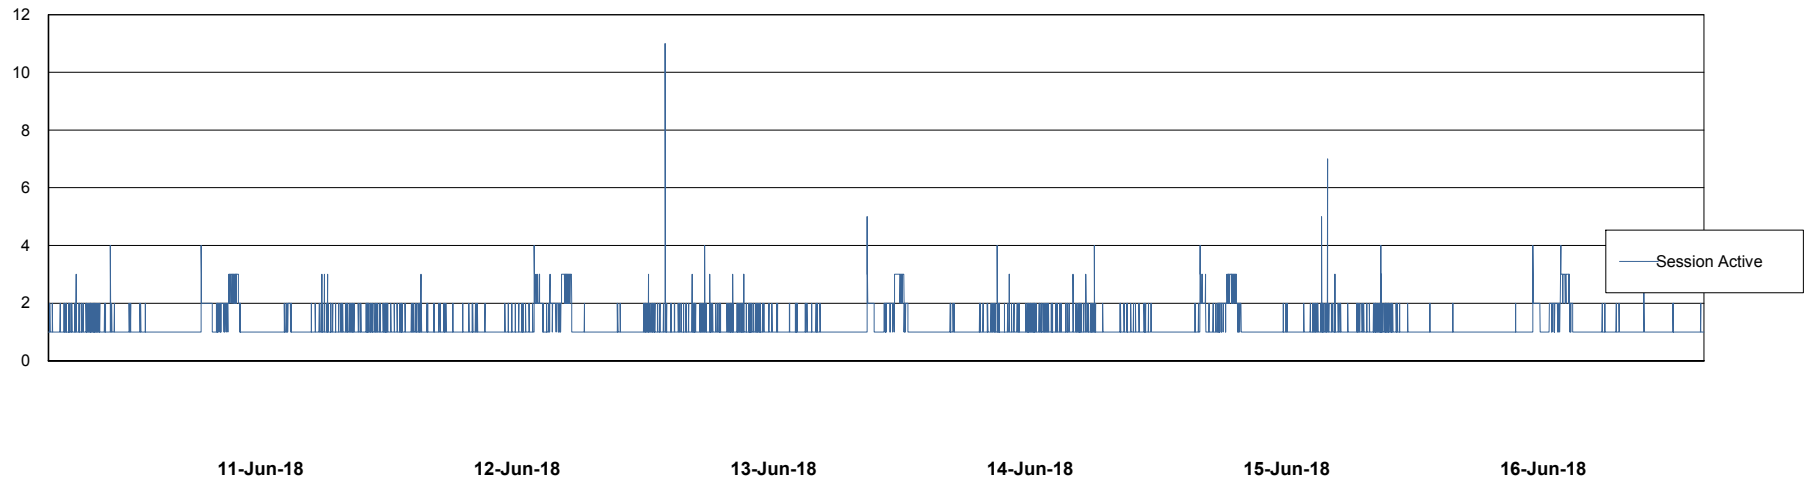

Database Performance DFDDB_Production