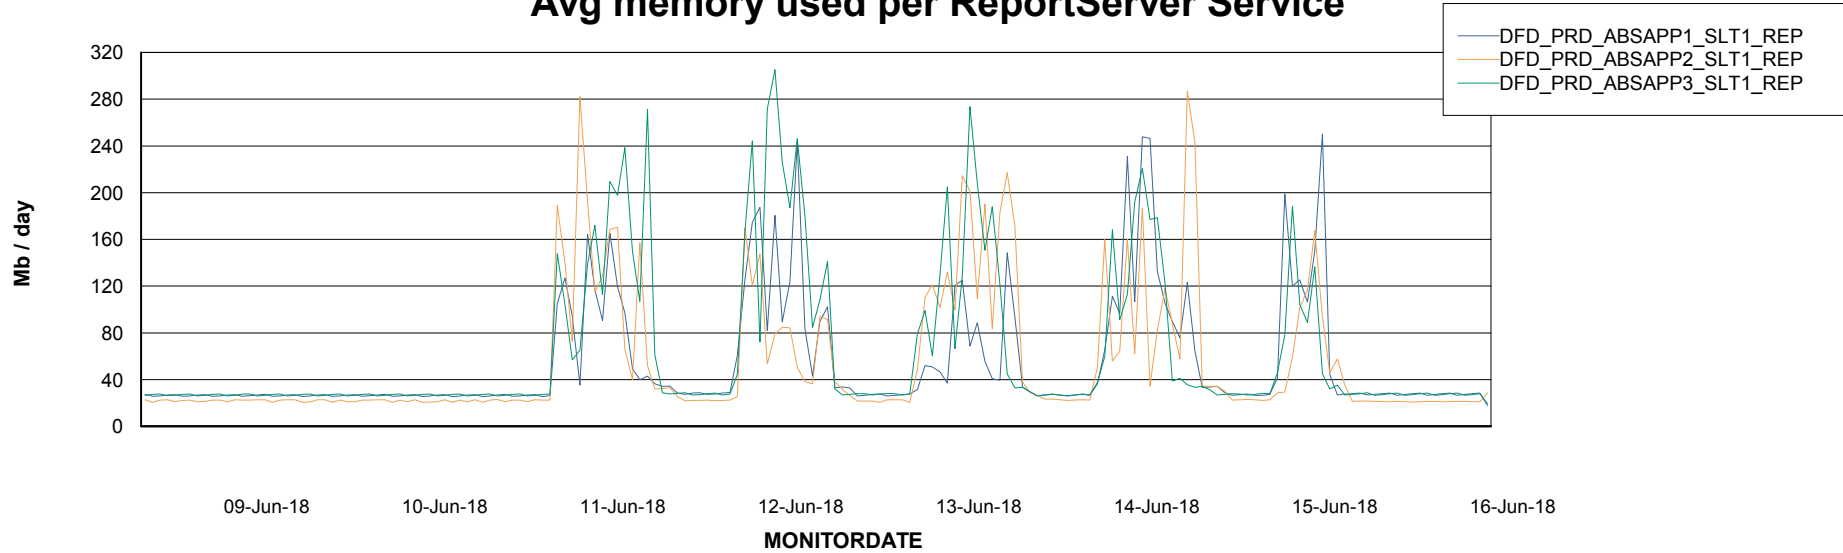

Avg users per day per ABS server

Weekly SLA Customer Report

Customer DFD Production
Database ID 39

ABSSolute Application ReportServer Services

Avg memory used per ReportServer Service

Disaster per ABS component