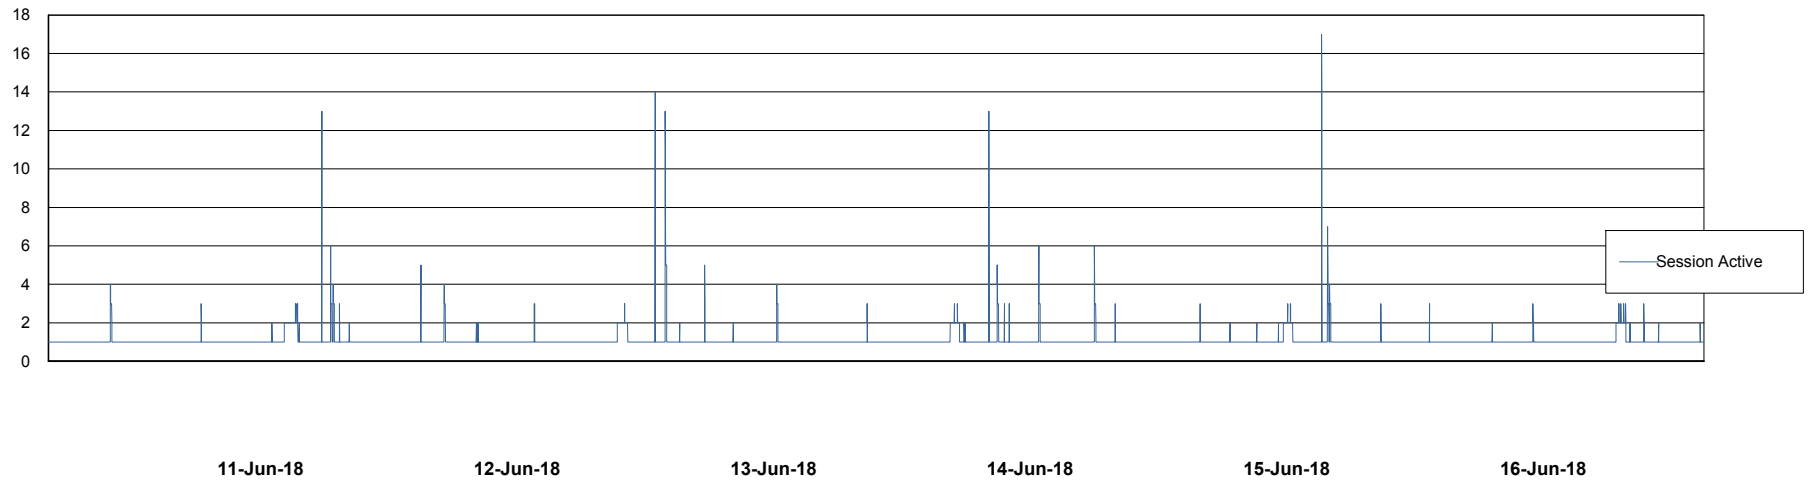

Database Performance DFDDDBBI_Production