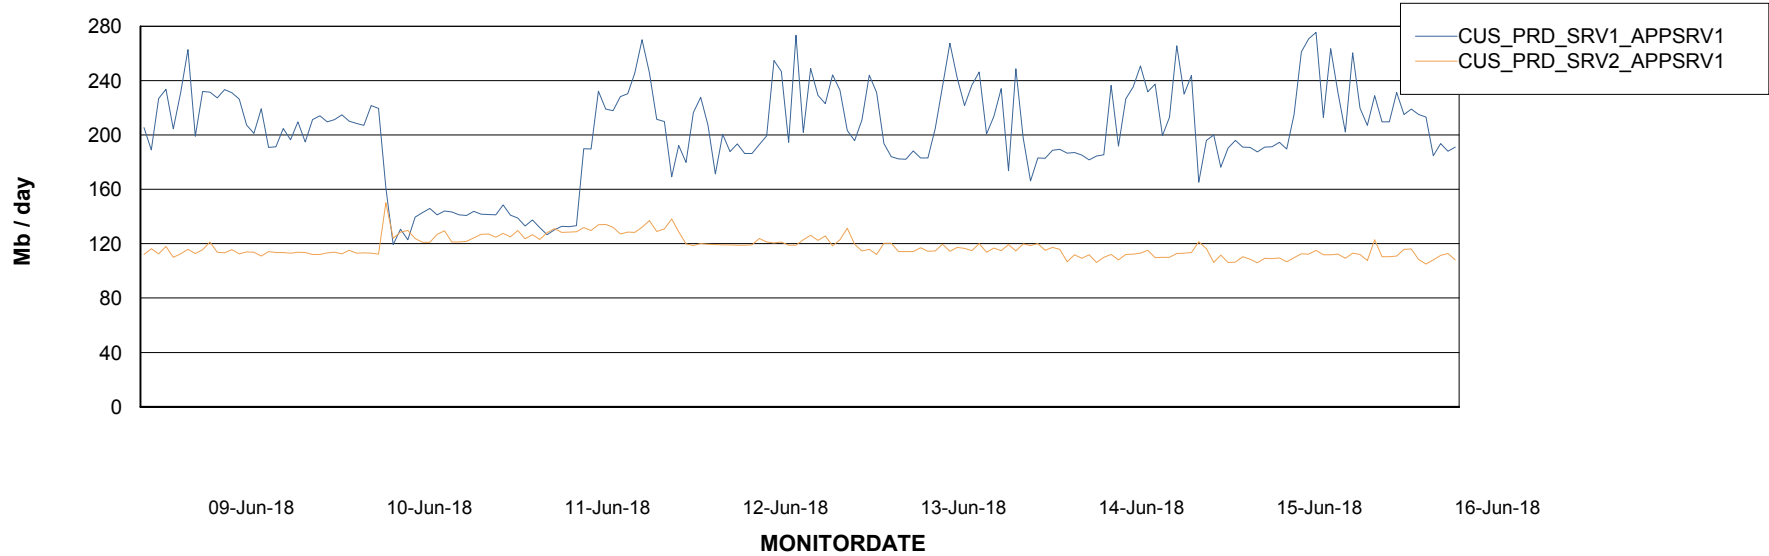

ABSSolute Application Server Services

Avg memory used per ABS Server Service