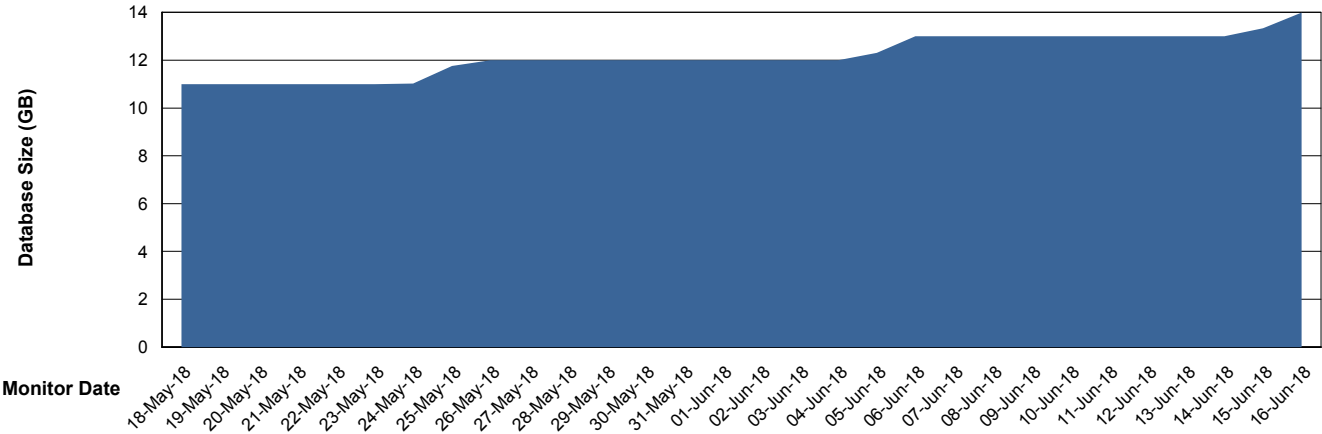

DATABASE SIZE CUS_ProdDB_Primary

Database growth over last month