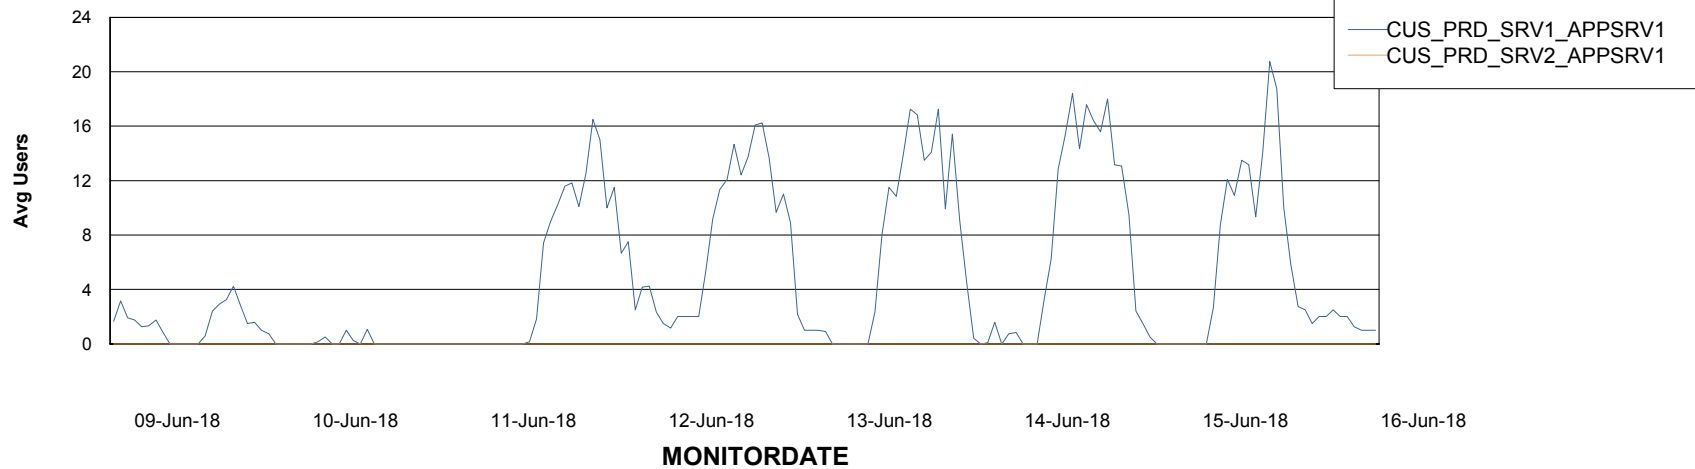

Weekly SLA Customer Report

Customer CUS Production
Database ID 84

ABSSolute Application Server Services

Avg memory used per ABS Server Service

Avg users per day per ABS server

Weekly SLA Customer Report

Customer CUS Production
Database ID 84