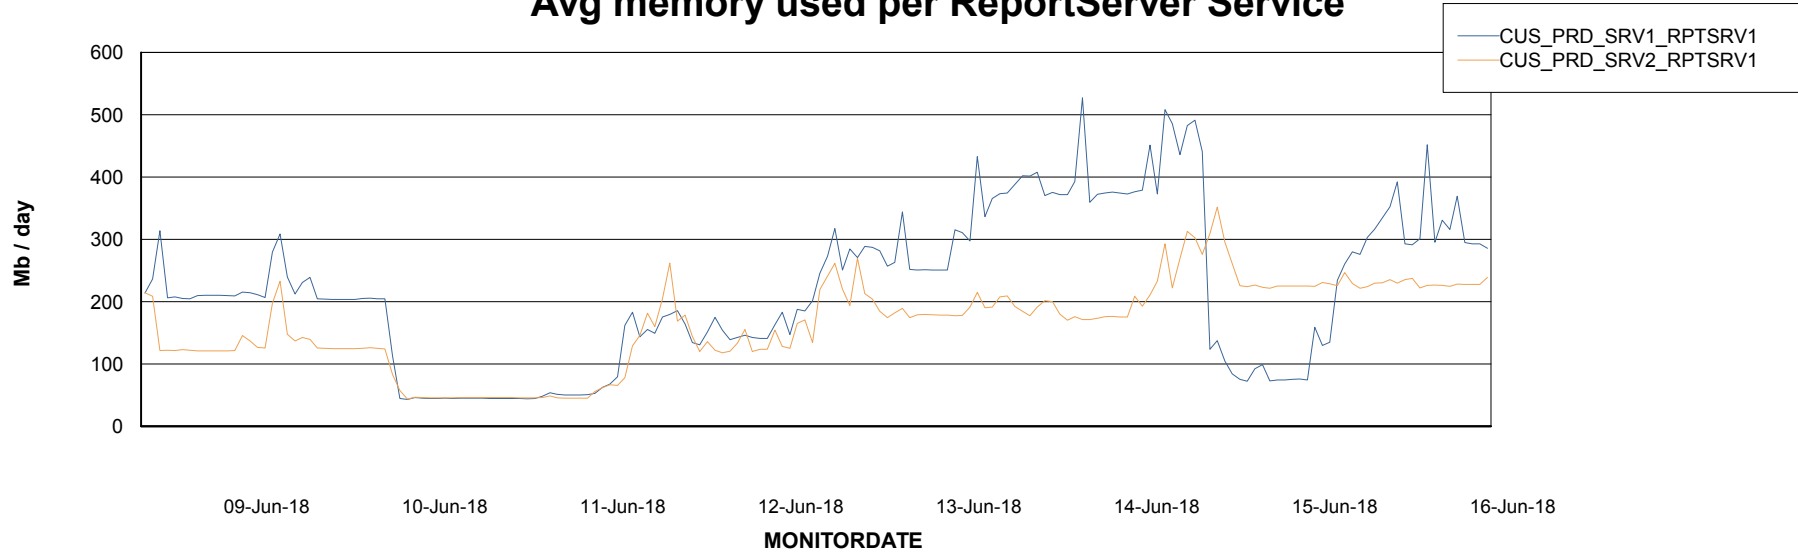

ABSSolute Web Component Services

Avg memory used per ReportServer Service