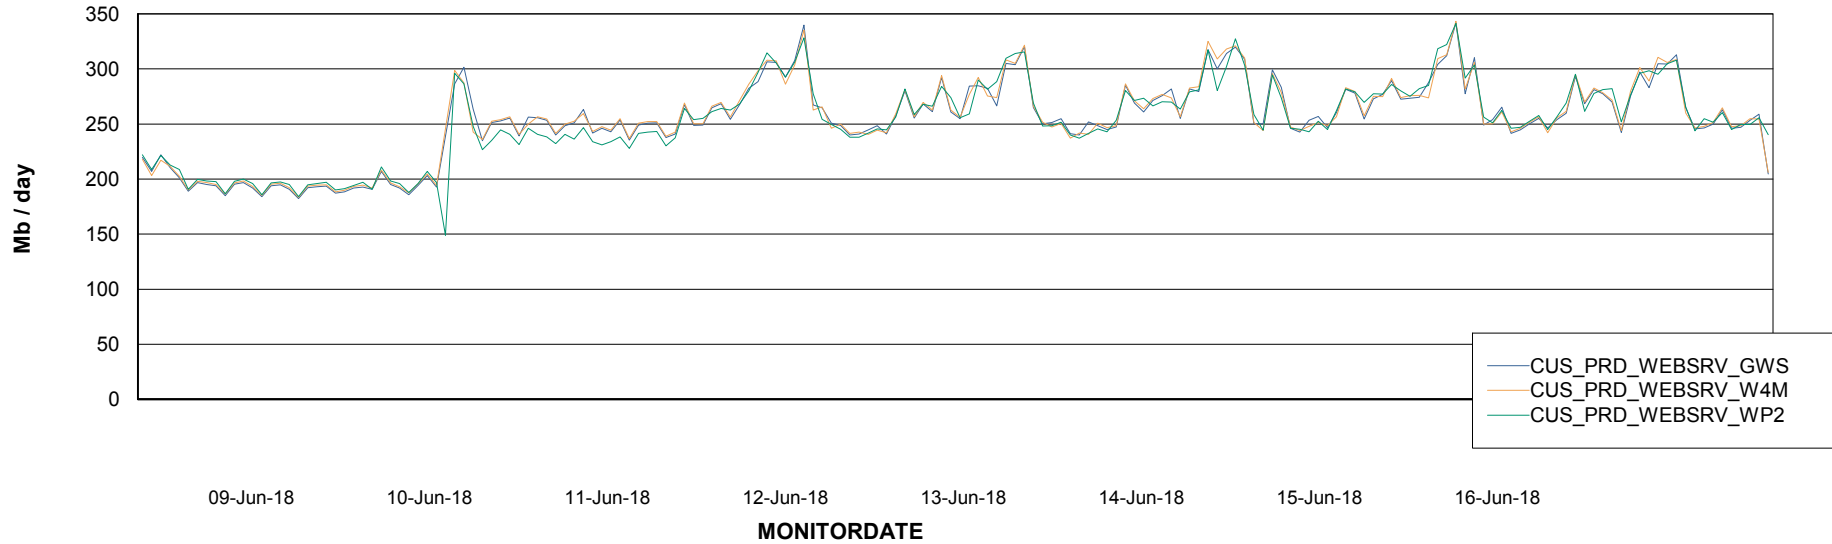

ABSSolute Web Component Services

Avg memory used per ReportServer Service

Weekly SLA Customer Report

Customer CUS Production
Database ID 84

ABSSolute Web Component Services

Avg memory used per ABS Web component