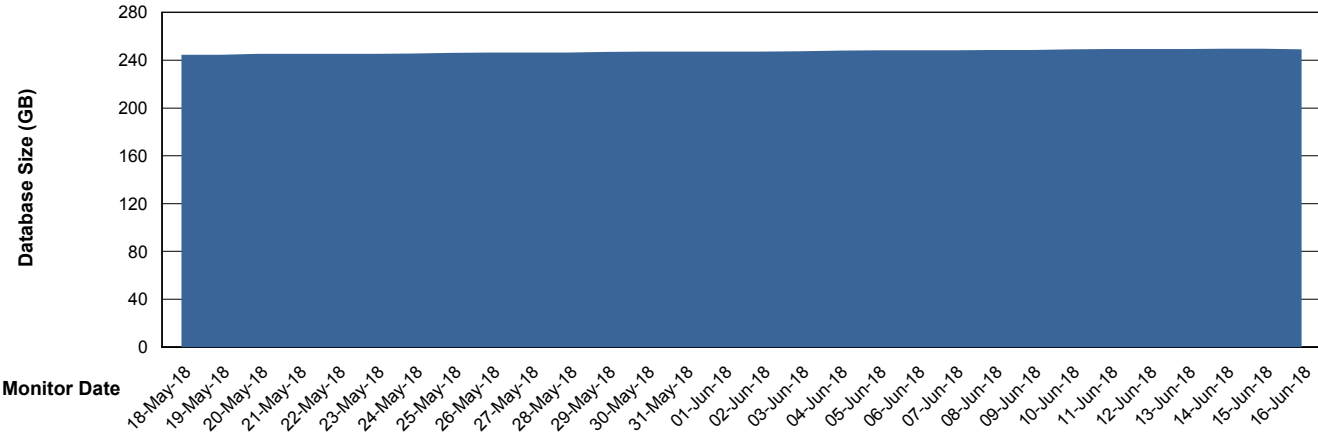

Weekly SLA Customer Report

Customer CSC_Production
Database ID 50

Database Performance CSCDB_Primary

Weekly SLA Customer Report

Customer CSC_Production
Database ID 50

Database Performance CSCDB_Standby

Weekly SLA Customer Report

Customer CSC_Production
 Database ID 50

DATABASE SIZE CSCDB_Primary

Database growth over last month

Database Tablespace CSCDB_Primary

Date	Tablespace Name	Filesize (Gb)	Usedsize (Gb)	Percentage free
16-Jun-18	ABSDATA	127	91	28
	INDX	184	156	15
15-Jun-18	ABSDATA	127	91	28
	INDX	184	156	15
14-Jun-18	ABSDATA	127	91	28
	INDX	176	156	11
13-Jun-18	ABSDATA	127	91	28
	INDX	176	156	11
12-Jun-18	ABSDATA	127	91	28
	INDX	176	156	11
11-Jun-18	ABSDATA	127	91	28
	INDX	176	156	11
10-Jun-18	ABSDATA	127	91	28
	INDX	176	155	12