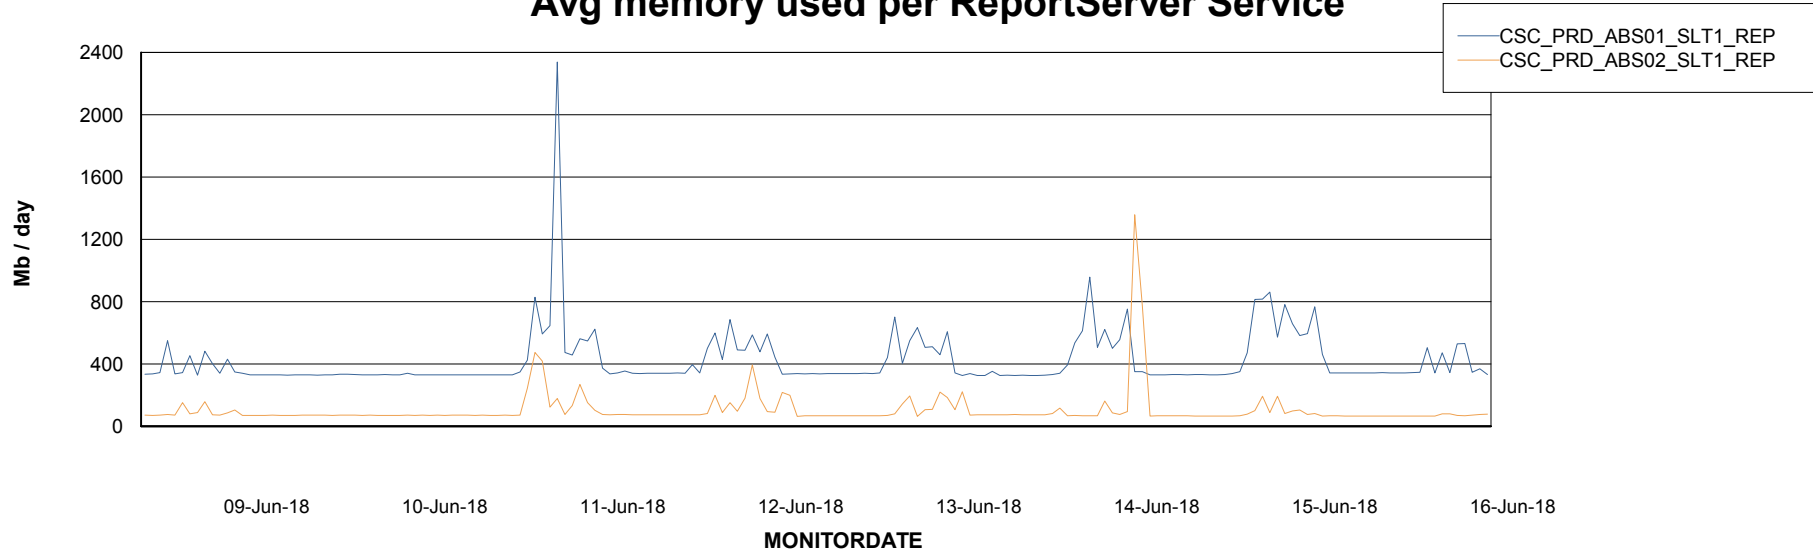

Avg memory used per ABS Server Service

Avg users per day per ABS server

Weekly SLA Customer Report

Customer CSC_Production
Database ID 50

ABSSolute Application ReportServer Services

Avg memory used per ReportServer Service