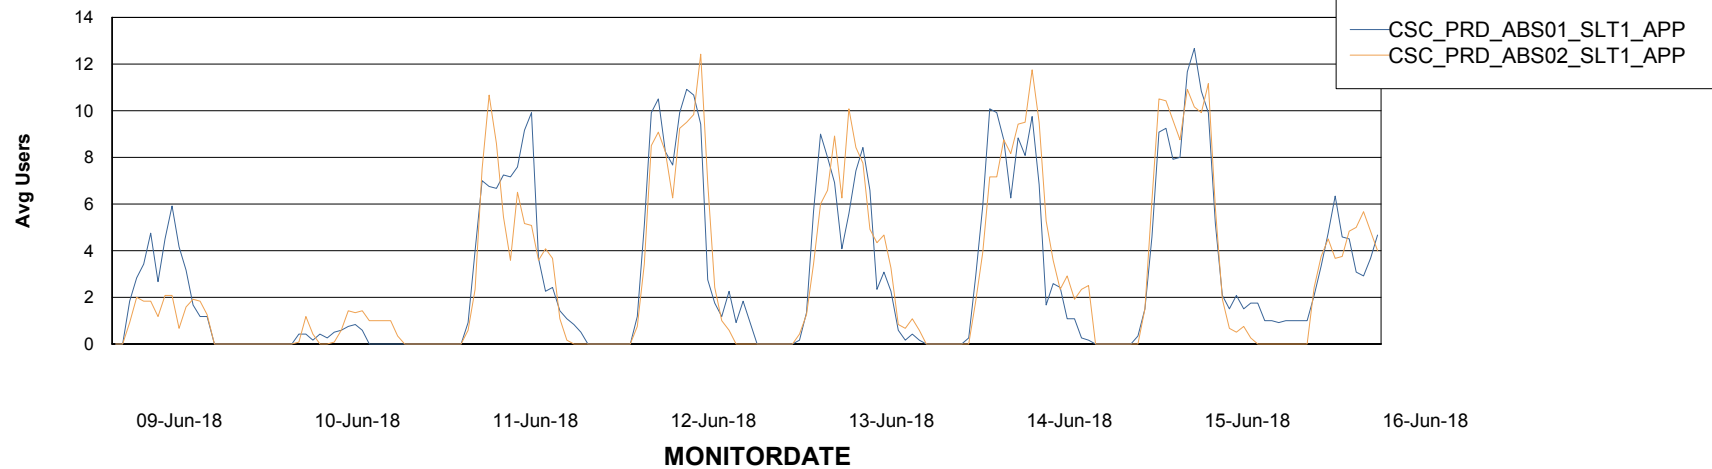

Avg users per day per ABS server