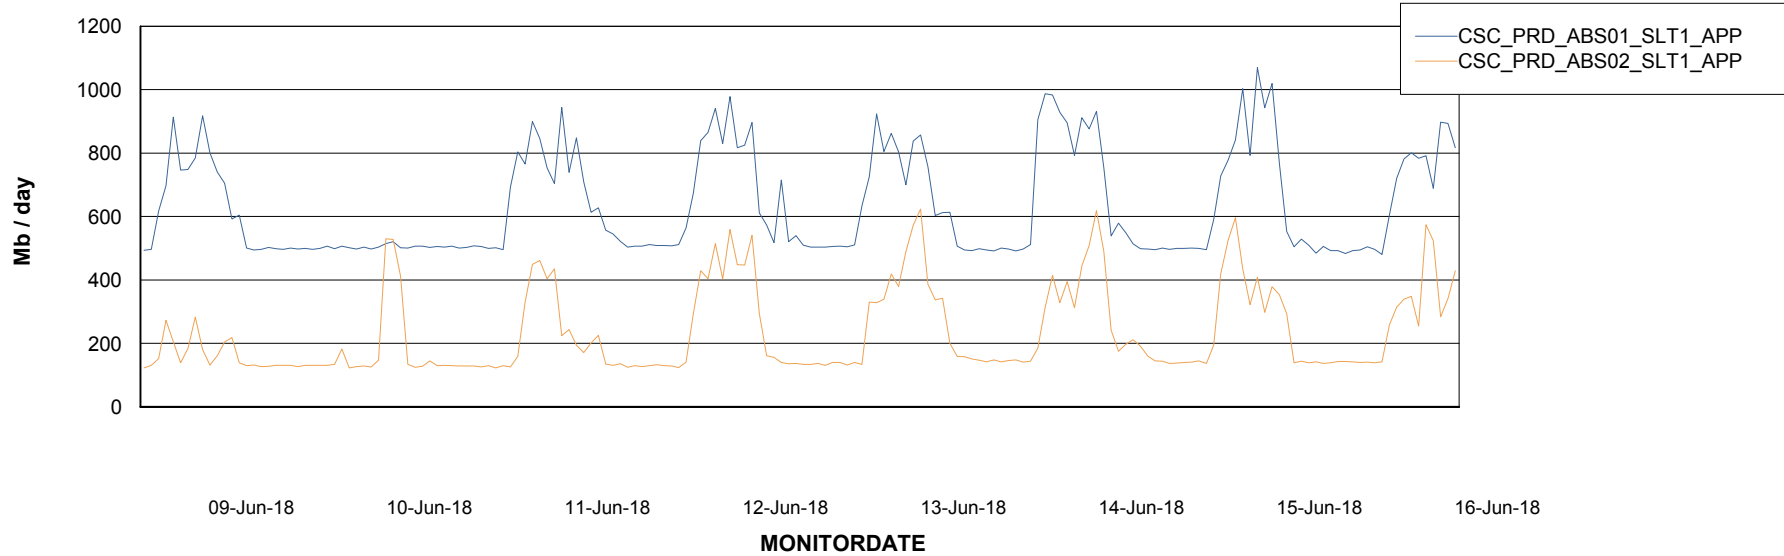

ABSSolute Application Server Services

Avg memory used per ABS Server Service