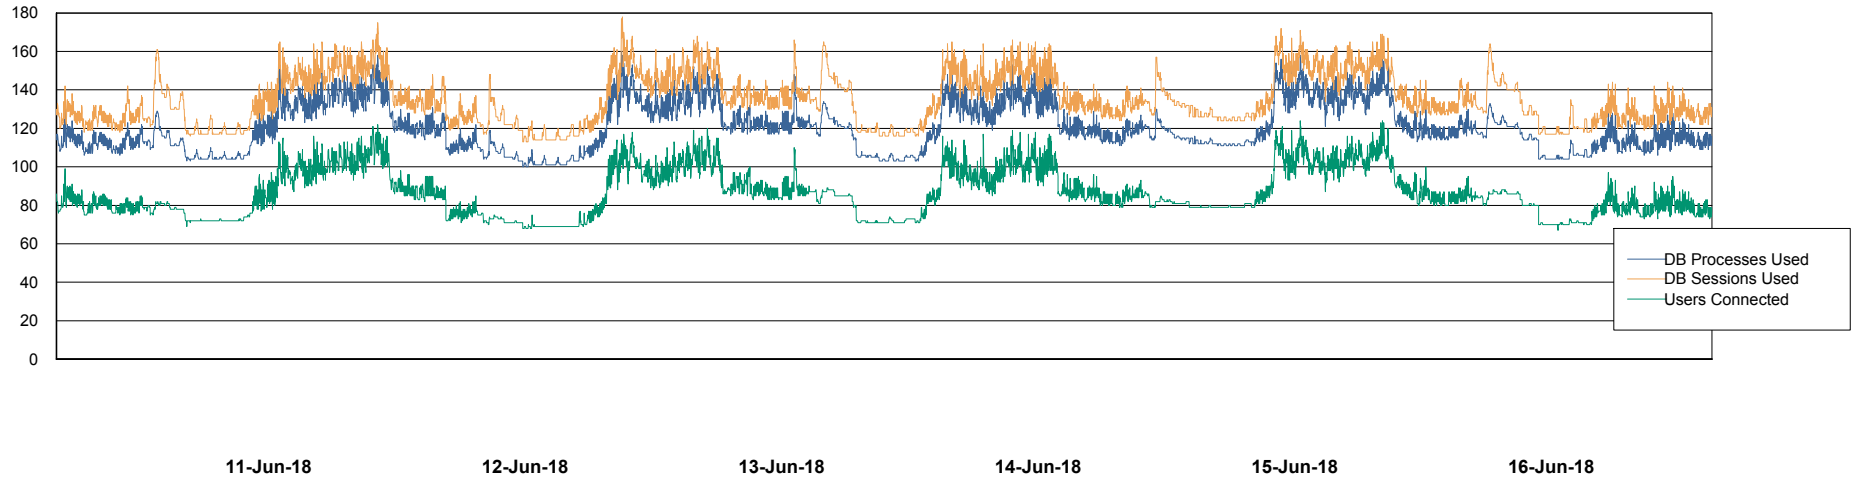

Database Performance CSCDB_Primary