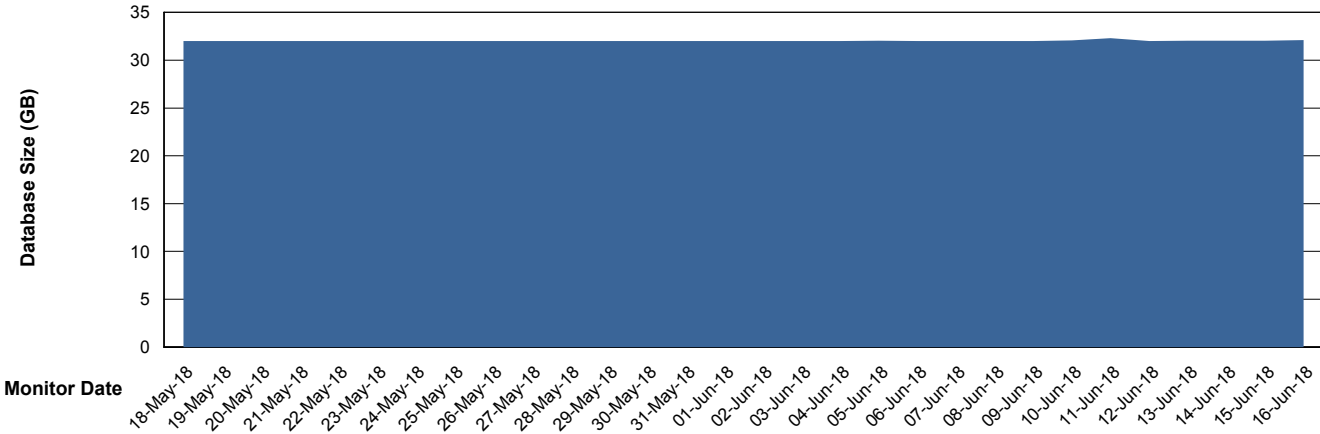

Weekly SLA Customer Report

Customer CIW Production
Database ID 45

Database Performance CIWDB_Production

Weekly SLA Customer Report

Customer CIW Production
Database ID 45

Database Performance CIWDB_Standby

Weekly SLA Customer Report

Customer CIW Production
 Database ID 45

DATABASE SIZE CIWDB_Production

Database growth over last month

Database Tablespace CIWDB_Production

Date	Tablespace Name	Filesize (Gb)	Usedsize (Gb)	Percentage free
16-Jun-18	ABSDATA	36	28	22
	INDX	5	3	40
15-Jun-18	ABSDATA	36	28	22
	INDX	5	3	40
14-Jun-18	ABSDATA	36	28	22
	INDX	5	3	40
13-Jun-18	ABSDATA	36	28	22
	INDX	5	3	40
12-Jun-18	ABSDATA	36	28	22
	INDX	5	3	40
11-Jun-18	ABSDATA	36	28	22
	INDX	5	3	40
10-Jun-18	ABSDATA	36	28	22
	INDX	5	3	40