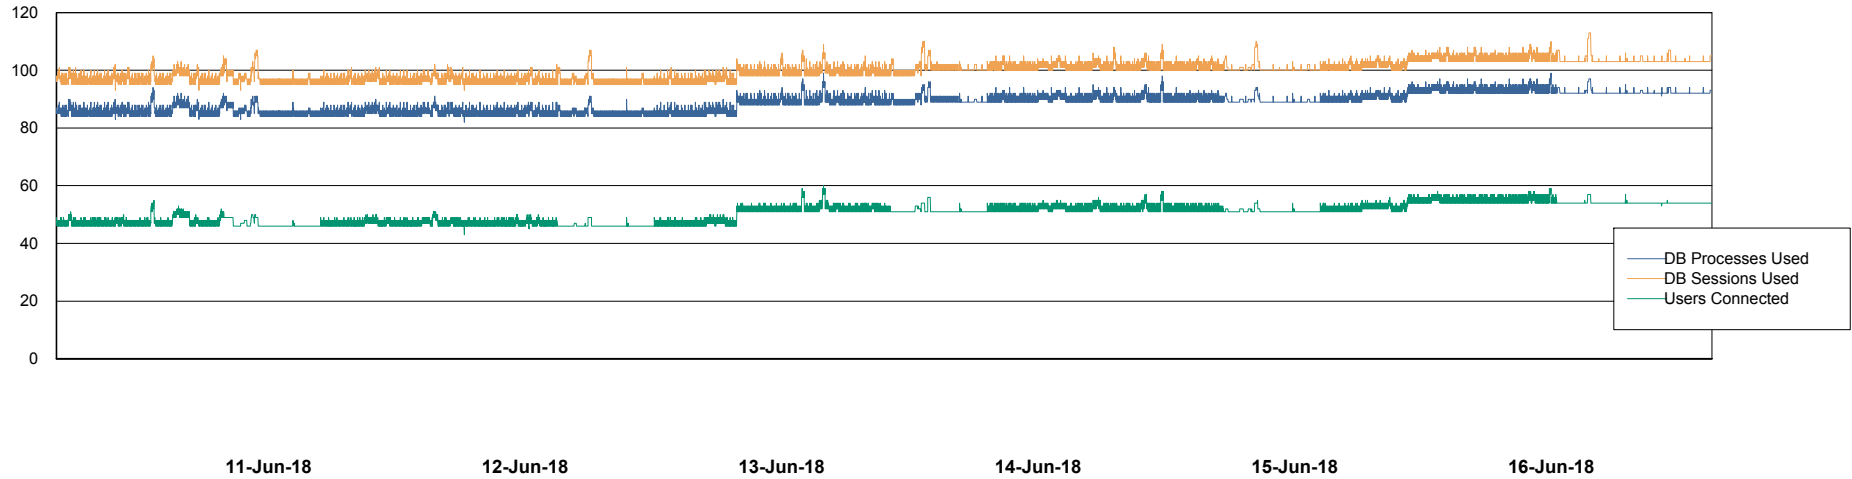

Harddisk Usage CIW_PRD_ORACLE2

	Free disk space on c: (%)	Total disk space on c: (Gb)	Free disk space on d: (%)	Total disk space on d: (Gb)	Free disk space on e: (%)	Total disk space on e: (Gb)
16-Jun-18	95	701	51	700	100	830
15-Jun-18	95	701	51	700	100	830
14-Jun-18	95	701	51	700	100	830
13-Jun-18	95	701	51	700	100	830
12-Jun-18	95	701	51	700	100	830
11-Jun-18	95	701	51	700	100	830
10-Jun-18	96	701	52	700	100	830

Weekly SLA Customer Report

Customer CIW Production
Database ID 45

Database Performance CIWDB_Production

Weekly SLA Customer Report

Customer CIW Production
Database ID 45

Database Performance CIWDB_Standby

Weekly SLA Customer Report