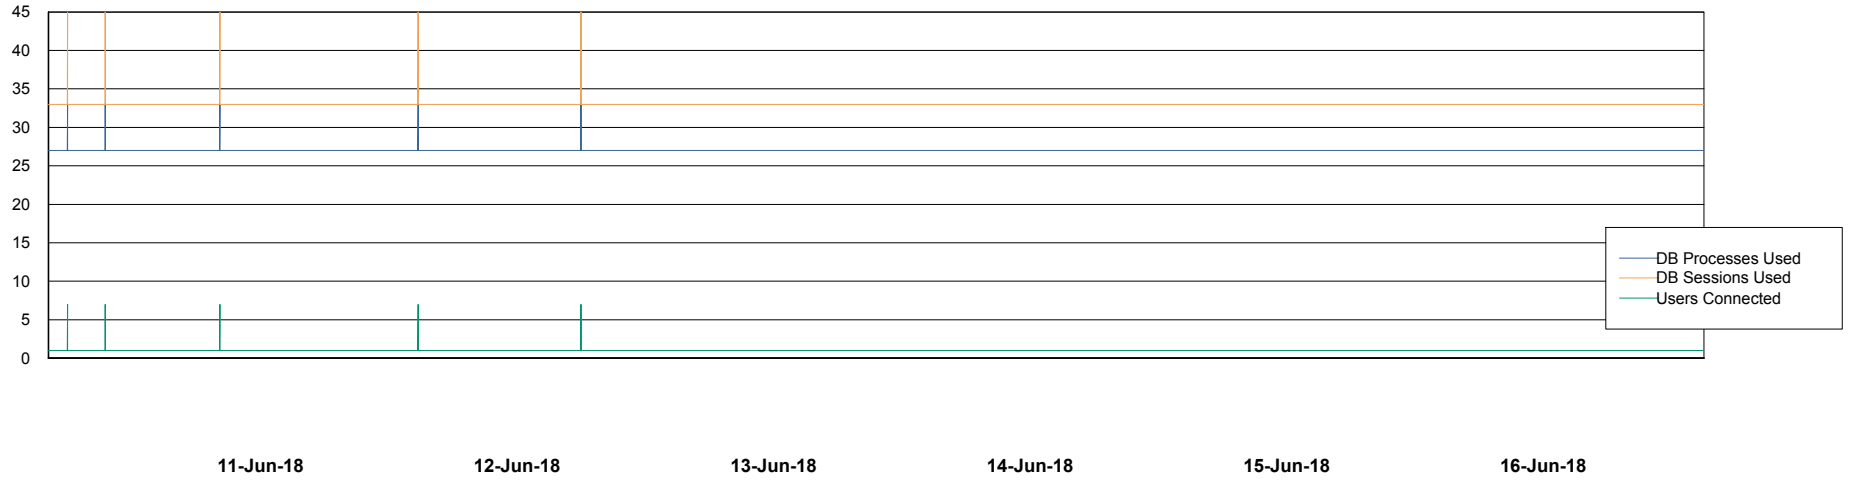

Weekly SLA Customer Report

Customer CIW Production
Database ID 45

Database Performance CIWDB_Production

Weekly SLA Customer Report

Customer CIW Production
Database ID 45

Database Performance CIWDB_Standby

Weekly SLA Customer Report

Customer CIW Production
 Database ID 45

DATABASE SIZE CIWDB_Production

Database growth over last month

Database Tablespace CIWDB_Production

Date	Tablespace Name	Filesize (Gb)	Usedsize (Gb)	Percentage free
16-Jun-18	ABSDATA	36	28	22
	INDX	5	3	40
15-Jun-18	ABSDATA	36	28	22
	INDX	5	3	40
14-Jun-18	ABSDATA	36	28	22
	INDX	5	3	40
13-Jun-18	ABSDATA	36	28	22
	INDX	5	3	40
12-Jun-18	ABSDATA	36	28	22
	INDX	5	3	40
11-Jun-18	ABSDATA	36	28	22
	INDX	5	3	40
10-Jun-18	ABSDATA	36	28	22
	INDX	5	3	40