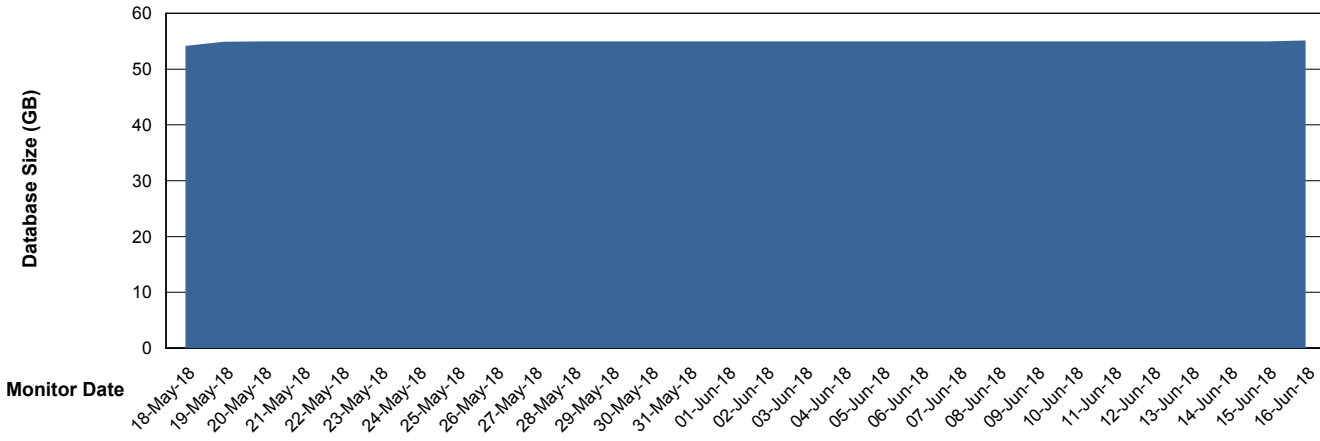

Database growth over last month

Database Tablespace BOHABS01_DB_Primary

Date	Tablespace Name	Filesize (Gb)	Usedsize (Gb)	Percentage free
16-Jun-18	ABSDATA	48	23	52
	INDX	44	30	32
15-Jun-18	ABSDATA	48	23	52
	INDX	44	30	32
14-Jun-18	ABSDATA	48	23	52
	INDX	44	30	32
13-Jun-18	ABSDATA	48	23	52
	INDX	44	30	32
12-Jun-18	ABSDATA	48	23	52
	INDX	44	30	32
11-Jun-18	ABSDATA	48	23	52
	INDX	44	30	32
10-Jun-18	ABSDATA	48	23	52
	INDX	44	30	32