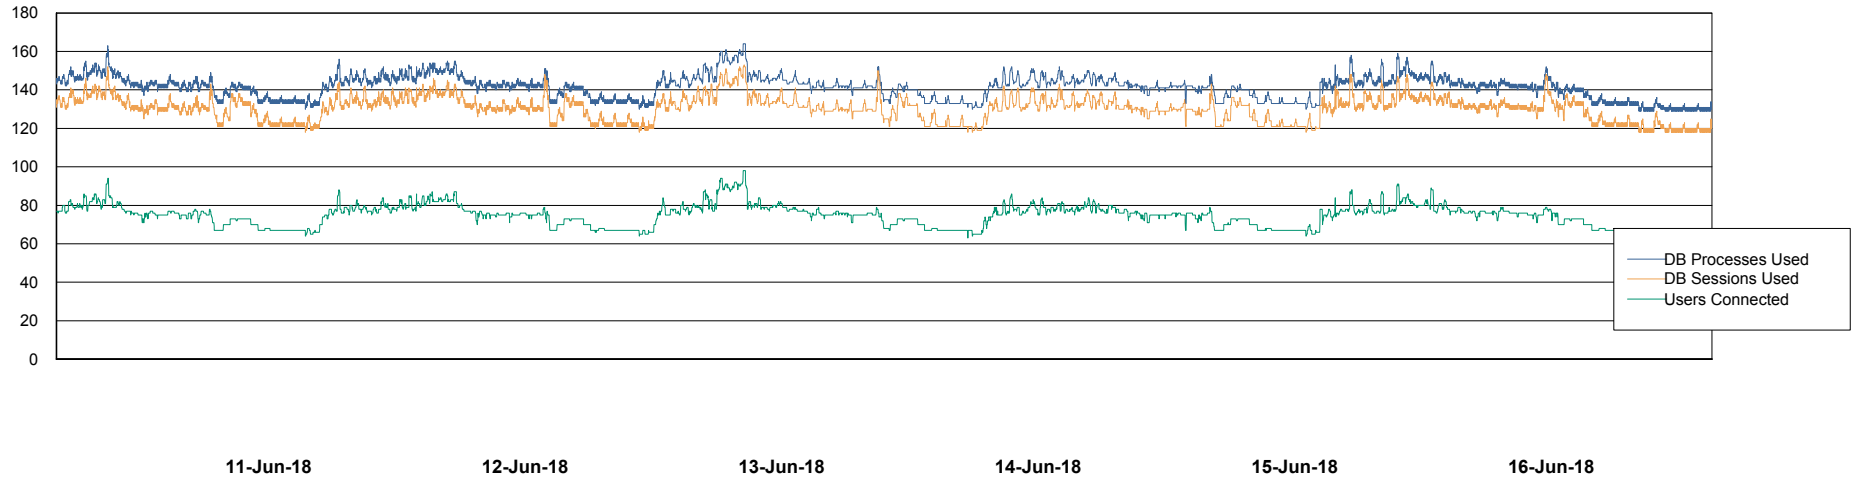

Weekly SLA Customer Report

Customer BGG_Production
Database ID 58

Database Performance BGGDB_BI

Weekly SLA Customer Report

Customer BGG_Production
Database ID 58

Database Performance BGGDB_Production

Weekly SLA Customer Report