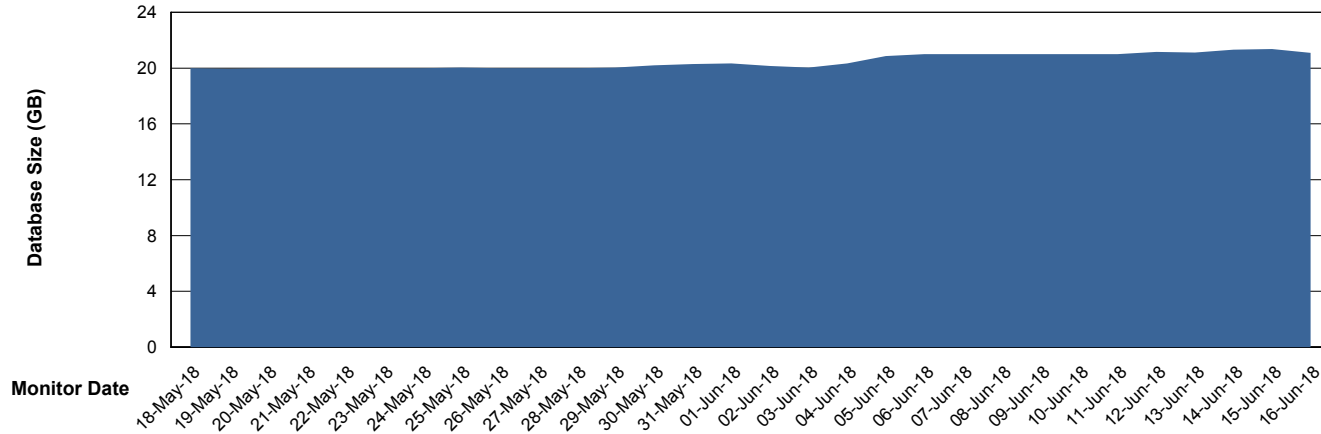

Weekly SLA Customer Report

Customer BGG_Production
Database ID 58

Database Performance BGGDB_BI

Weekly SLA Customer Report

Customer BGG_Production
Database ID 58

Database Performance BGGDB_Production

Weekly SLA Customer Report

Customer BGG_Production
Database ID 58

Database Performance BGGDB_Standby

Weekly SLA Customer Report

Customer BGG_Production
Database ID 58

DATABASE SIZE BGGDB_BI

Database growth over last month

DATABASE SIZE BGGDB_Production

Database growth over last month

Weekly SLA Customer Report

Customer BGG_Production
 Database ID 58

Database Tablespace BGGDB_BI

Date	Tablespace Name	Filesize (Gb)	Usedsize (Gb)	Percentage free
16-Jun-18	ABSDATA	12	10	17
	INDX	12	10	17
15-Jun-18	ABSDATA	12	10	17
	INDX	12	10	17
14-Jun-18	ABSDATA	12	9	25
	INDX	12	10	17
13-Jun-18	ABSDATA	12	9	25
	INDX	12	10	17
12-Jun-18	ABSDATA	12	9	25
	INDX	12	10	17
11-Jun-18	ABSDATA	12	9	25
	INDX	12	10	17
10-Jun-18	ABSDATA	12	9	25
	INDX	12	10	17