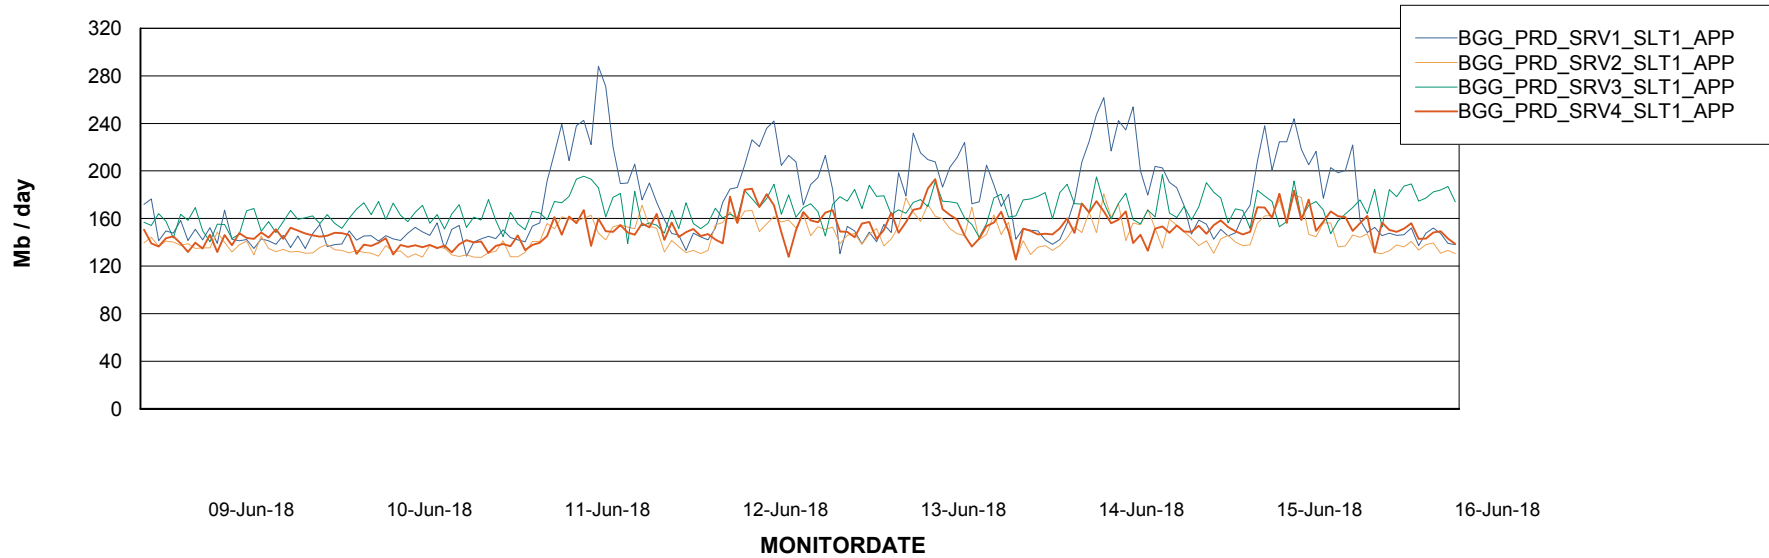

ABSSolute Application Server Services

Avg memory used per ABS Server Service