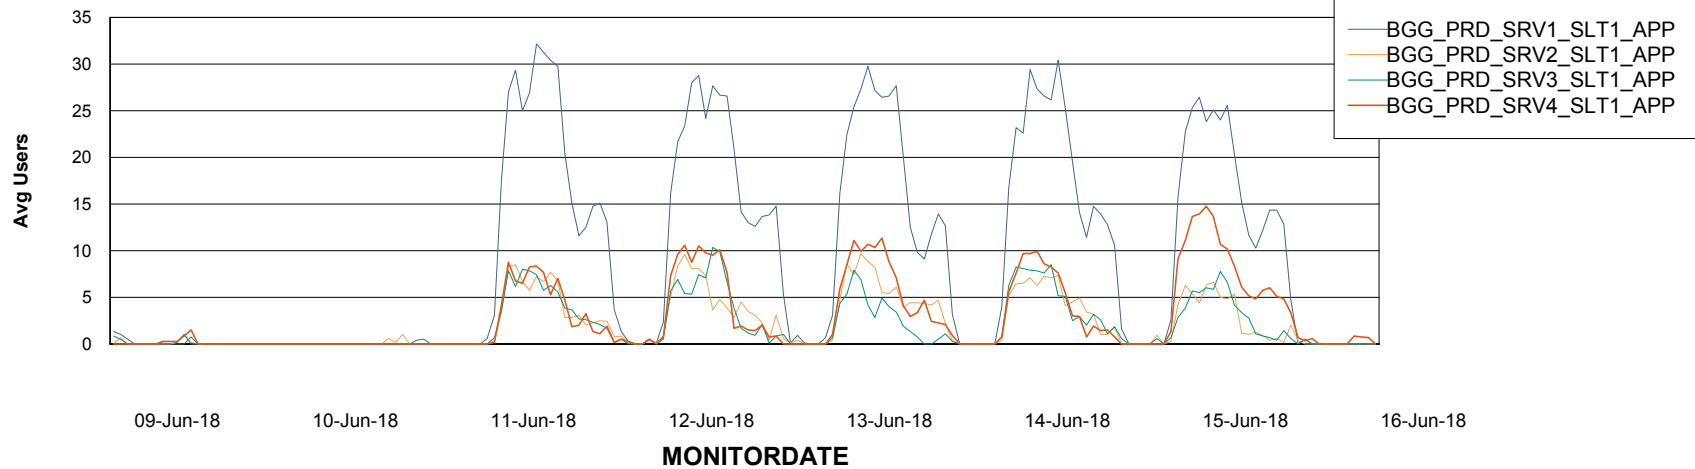

Avg users per day per ABS server