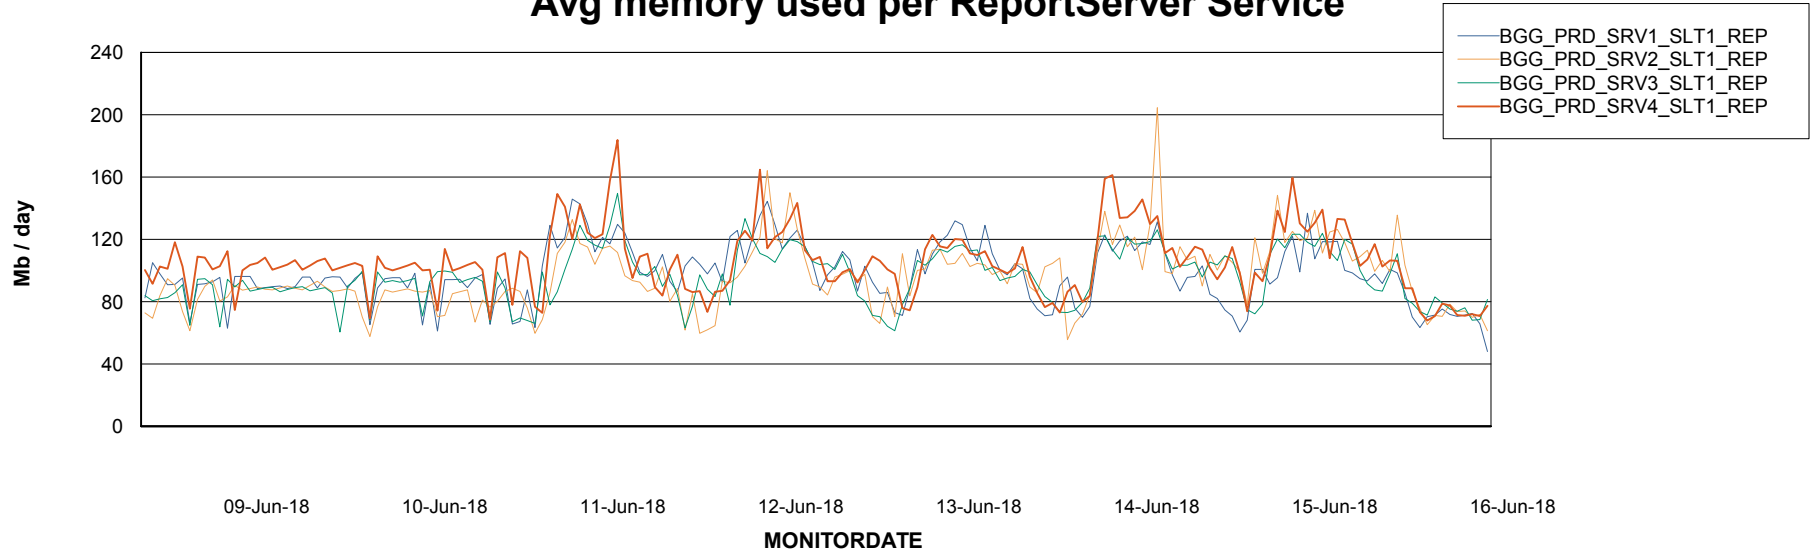

Avg memory used per ABS Server Service

Avg users per day per ABS server

Weekly SLA Customer Report

Customer BGG_Production
Database ID 58

ABSSolute Application ReportServer Services

Avg memory used per ReportServer Service