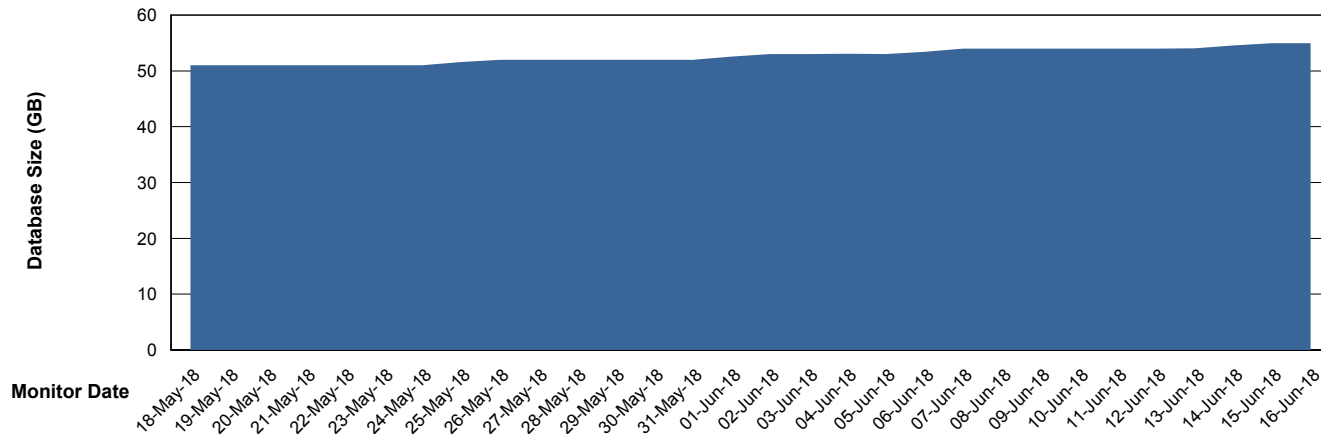

Customer BGG_Production
Database ID 58

Database Performance BGGDB_Standby

Weekly SLA Customer Report

Customer BGG_Production
Database ID 58

DATABASE SIZE BGGDB_BI

Database growth over last month

DATABASE SIZE BGGDB_Production

Database growth over last month

Weekly SLA Customer Report

Customer BGG_Production
 Database ID 58

Database Tablespace BGGDB_BI

Date	Tablespace Name	Filesize (Gb)	Usedsize (Gb)	Percentage free
16-Jun-18	ABSDATA	12	10	17
	INDX	12	10	17
15-Jun-18	ABSDATA	12	10	17
	INDX	12	10	17
14-Jun-18	ABSDATA	12	9	25
	INDX	12	10	17
13-Jun-18	ABSDATA	12	9	25
	INDX	12	10	17
12-Jun-18	ABSDATA	12	9	25
	INDX	12	10	17
11-Jun-18	ABSDATA	12	9	25
	INDX	12	10	17
10-Jun-18	ABSDATA	12	9	25
	INDX	12	10	17