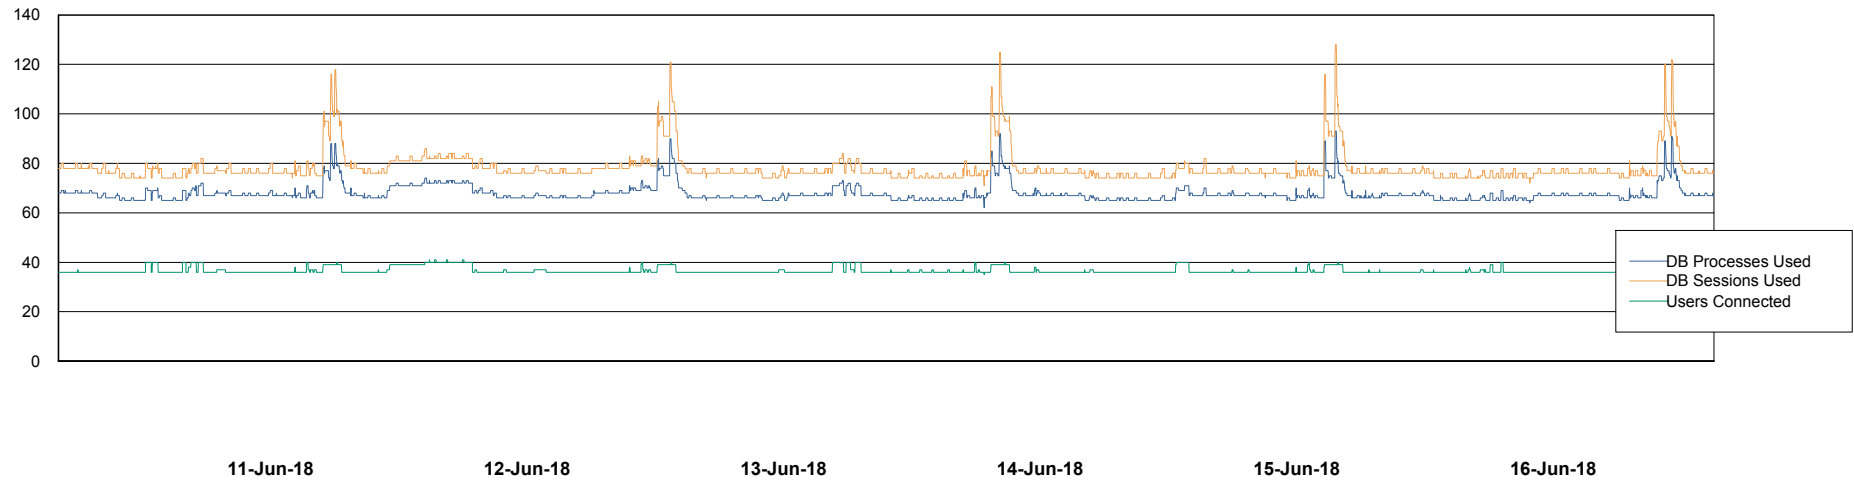

Weekly SLA Customer Report

Customer BCM_Production
Database ID 81

Harddisk Usage BCM_PRD_ABS-PRODWEB-01

	Free disk space on c: (%)	Total disk space on c: (Gb)
16-Jun-18	68	80
15-Jun-18	68	80
14-Jun-18	68	80
13-Jun-18	68	80
12-Jun-18	68	80
11-Jun-18	68	80
10-Jun-18	68	80

Weekly SLA Customer Report

Customer BCM_Production
Database ID 81

Database Performance BCMDB_ABS1 Production Database

Weekly SLA Customer Report

Customer BCM_Production
Database ID 81

Database Performance BCMDB_ABS1SB Standby Database