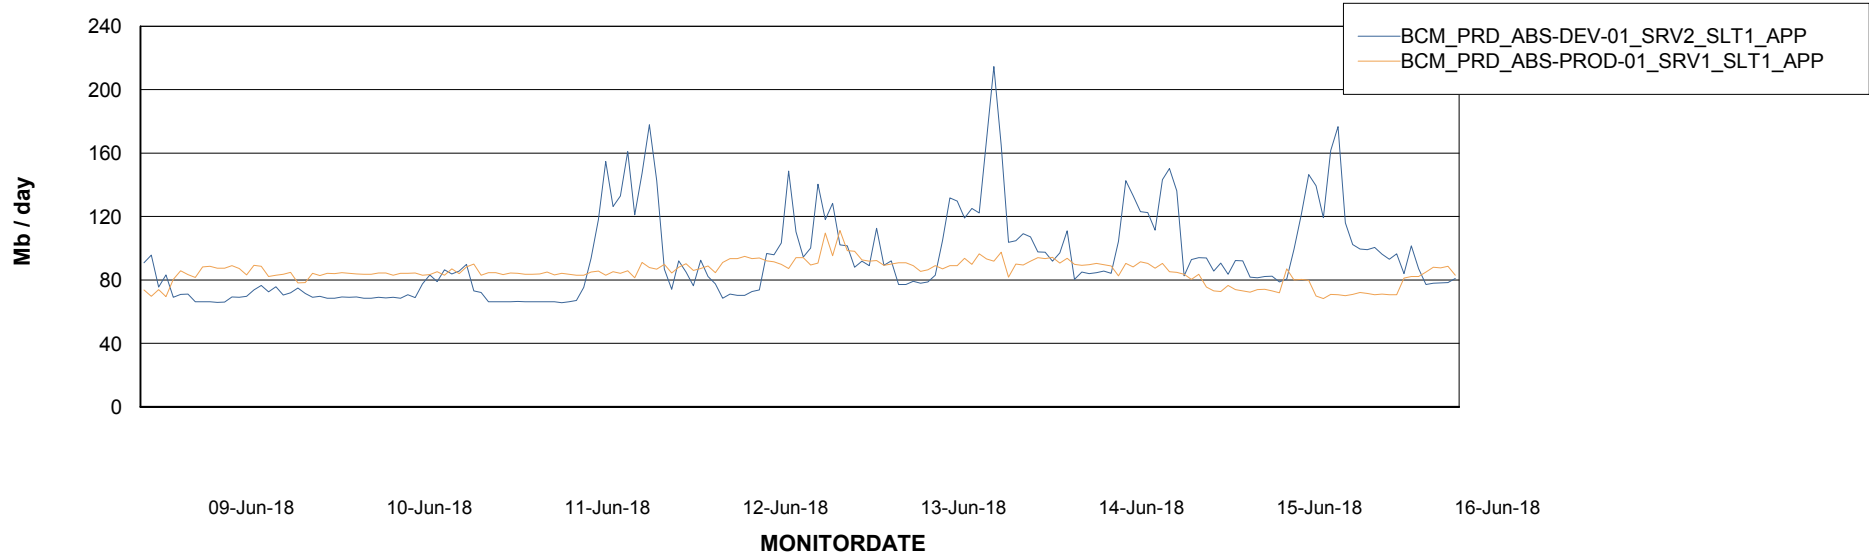

ABSSolute Application Server Services

Avg memory used per ABS Server Service