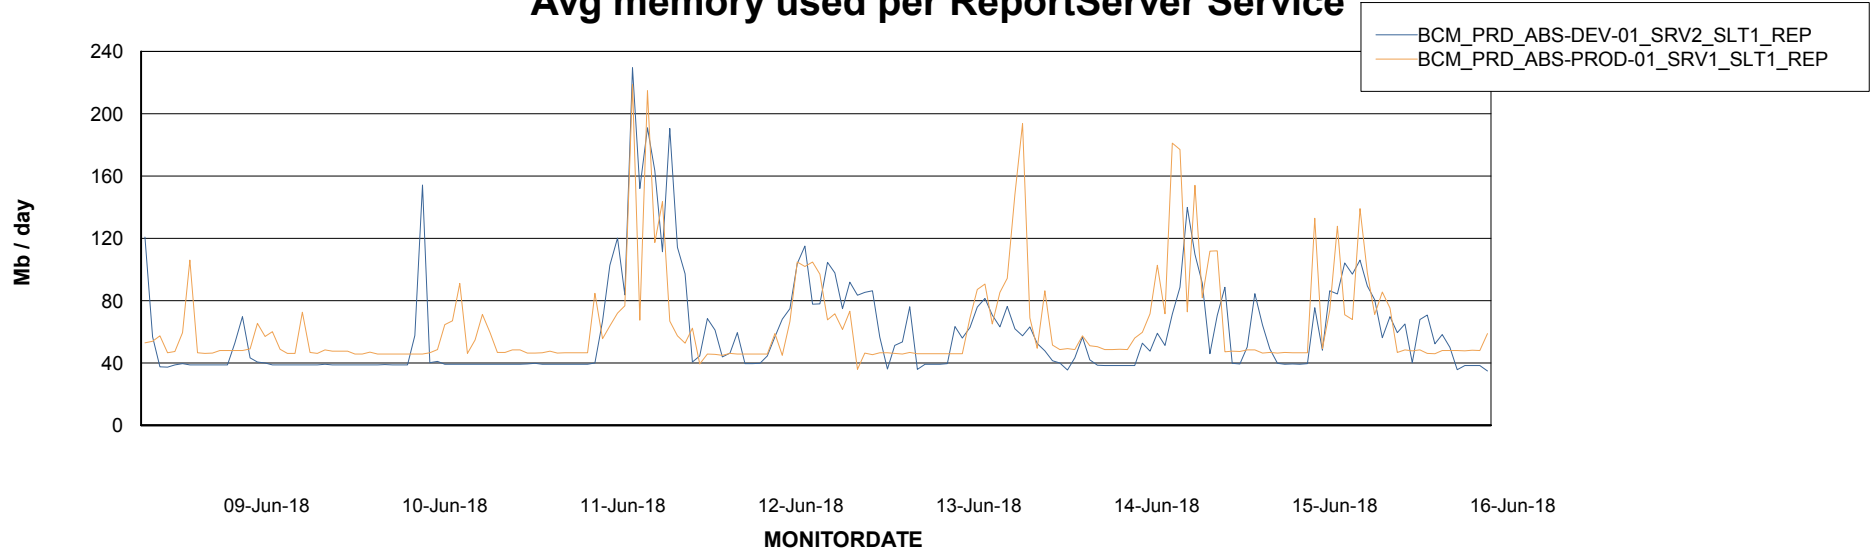

Avg memory used per ABS Server Service

Avg users per day per ABS server

Weekly SLA Customer Report

Customer BCM_Production
Database ID 81

ABSSolute Application ReportServer Services

Avg memory used per ReportServer Service