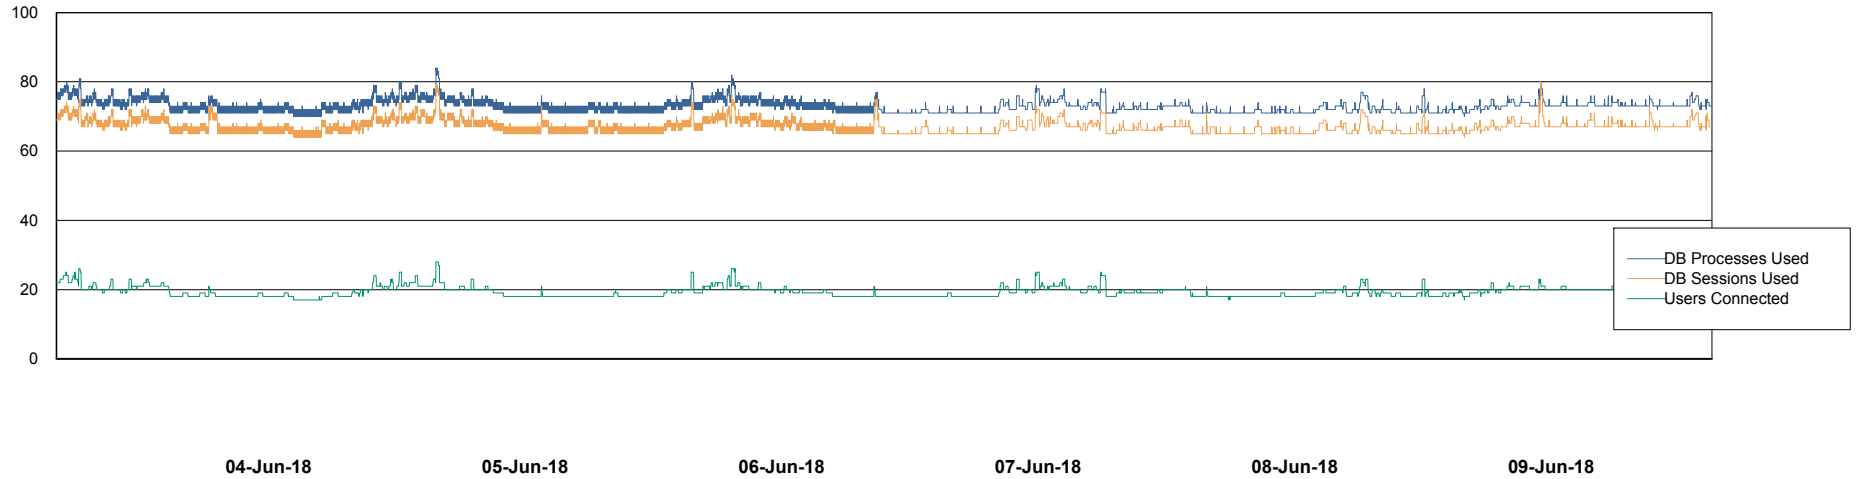

Harddisk Usage WBL_PRD_ORACLE2

	Free disk space on c: (%)	Total disk space on c: (Gb)	Free disk space on d: (%)	Total disk space on d: (Gb)	Free disk space on e: (%)	Total disk space on e: (Gb)	Free disk space on f: (%)	Total disk space on f: (Gb)
09-Jun-18	75	120	90	200	89	200	97	200
08-Jun-18	75	120	90	200	89	200	97	200
07-Jun-18	75	120	90	200	89	200	97	200
06-Jun-18	75	120	90	200	89	200	97	200
05-Jun-18	75	120	90	200	89	200	97	200
04-Jun-18	74	120	90	200	89	200	98	200
03-Jun-18	74	120	90	200	89	200	98	200

Weekly SLA Customer Report

Customer WBL_Production
Database ID 40

Database Performance WBLDB_Production

Weekly SLA Customer Report

Customer WBL_Production
Database ID 40

Database Performance WBLDB_Standby

Weekly SLA Customer Report