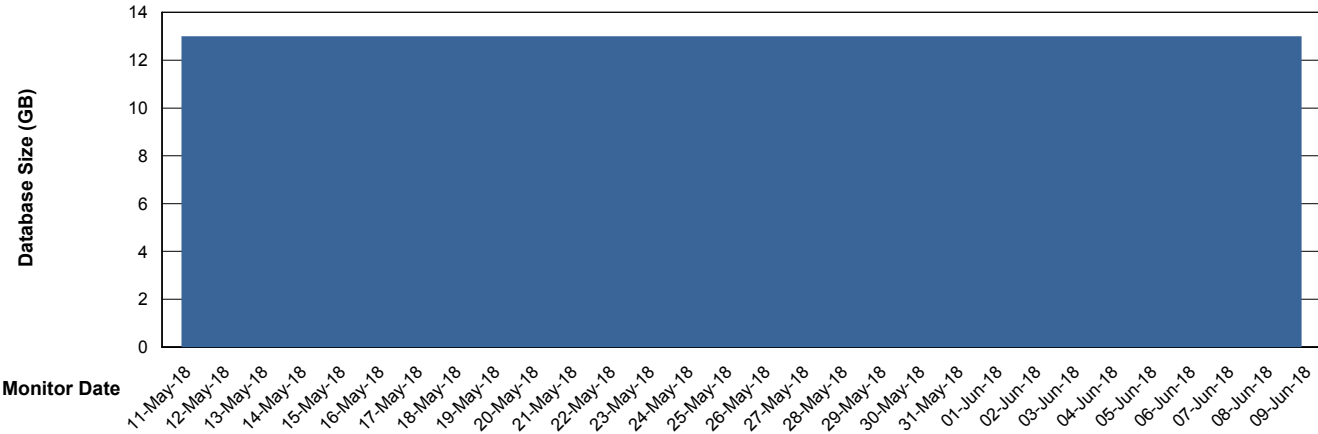

Weekly SLA Customer Report

Customer WBL_Production
Database ID 40

Database Performance WBLDB_Production

Weekly SLA Customer Report

Customer WBL_Production
Database ID 40

Database Performance WBLDB_Standby

Weekly SLA Customer Report

Customer WBL_Production
 Database ID 40

DATABASE SIZE WBLDB_Production

Database growth over last month

Database Tablespace WBLDB_Production

Date	Tablespace Name	Filesize (Gb)	Usedsize (Gb)	Percentage free
09-Jun-18	ABSDATA	6	5	17
	INDX	8	6	25
08-Jun-18	ABSDATA	6	5	17
	INDX	8	6	25
07-Jun-18	ABSDATA	6	5	17
	INDX	8	6	25
06-Jun-18	ABSDATA	6	5	17
	INDX	8	6	25
05-Jun-18	ABSDATA	6	5	17
	INDX	8	6	25
04-Jun-18	ABSDATA	6	5	17
	INDX	8	6	25
03-Jun-18	ABSDATA	6	5	17
	INDX	8	6	25