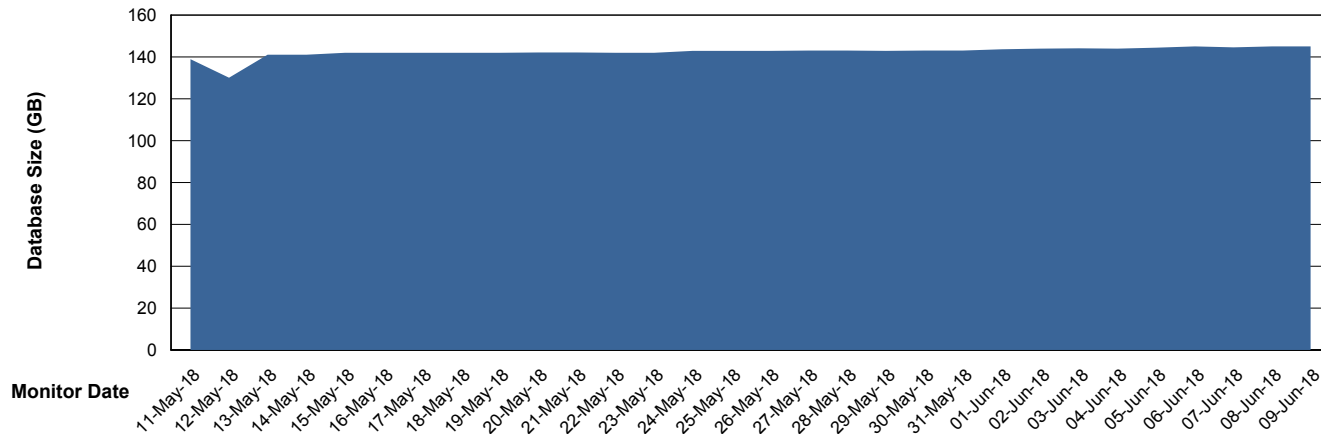

Weekly SLA Customer Report

Customer VOS_Production
Database ID 68

Database Performance VOSDB_Standby

Weekly SLA Customer Report

Customer VOS_Production
Database ID 68

DATABASE SIZE VOSBIDB_Production

Database growth over last month

DATABASE SIZE VOSDB_Production

Database growth over last month

Weekly SLA Customer Report

Customer VOS_Production
Database ID 68

Database Tablespace VOSBIDB_Production

Date	Tablespace Name	Filesize (Gb)	Usedsize (Gb)	Percentage free
09-Jun-18	ABSDATA	33	26	21
	INDX	44	37	16
08-Jun-18	ABSDATA	33	26	21
	INDX	44	37	16
07-Jun-18	ABSDATA	33	26	21
	INDX	44	37	16
06-Jun-18	ABSDATA	33	26	21
	INDX	44	37	16
05-Jun-18	ABSDATA	33	26	21
	INDX	44	37	16
04-Jun-18	ABSDATA	33	26	21
	INDX	44	37	16
03-Jun-18	ABSDATA	33	26	21
	INDX	44	37	16