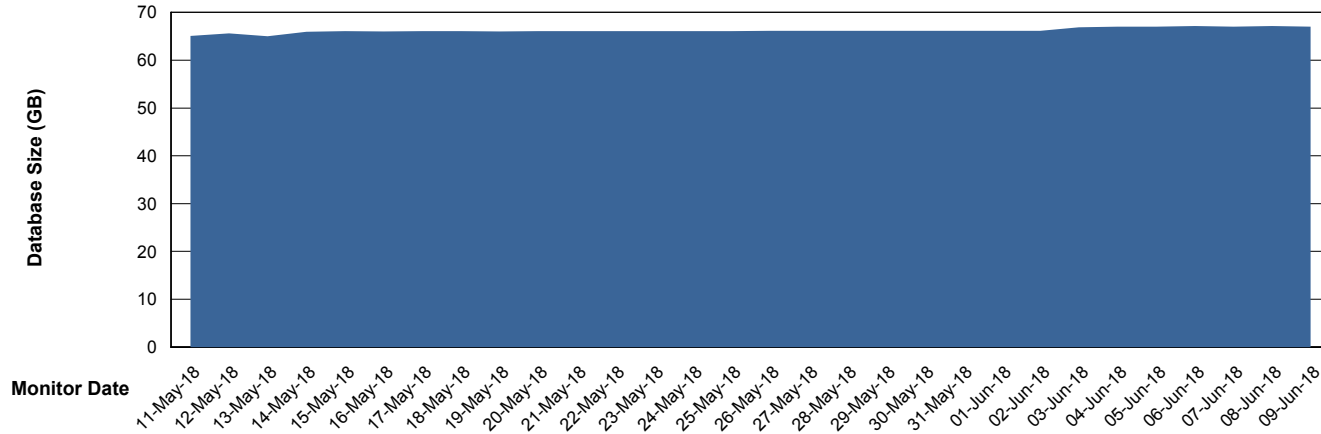

Weekly SLA Customer Report

Customer VOS_Production
Database ID 68

Database Performance VOSBIDB_Production

Weekly SLA Customer Report

Customer VOS_Production
Database ID 68

Database Performance VOSDB_Production

Weekly SLA Customer Report

Customer VOS_Production
Database ID 68

Database Performance VOSDB_Standby

Weekly SLA Customer Report

Customer VOS_Production
Database ID 68

DATABASE SIZE VOSBIDB_Production

Database growth over last month

DATABASE SIZE VOSDB_Production

Database growth over last month

Weekly SLA Customer Report

Customer VOS_Production
Database ID 68

Database Tablespace VOSBIDB_Production

Date	Tablespace Name	Filesize (Gb)	Usedsize (Gb)	Percentage free
09-Jun-18	ABSDATA	33	26	21
	INDX	44	37	16
08-Jun-18	ABSDATA	33	26	21
	INDX	44	37	16
07-Jun-18	ABSDATA	33	26	21
	INDX	44	37	16
06-Jun-18	ABSDATA	33	26	21
	INDX	44	37	16
05-Jun-18	ABSDATA	33	26	21
	INDX	44	37	16
04-Jun-18	ABSDATA	33	26	21
	INDX	44	37	16
03-Jun-18	ABSDATA	33	26	21
	INDX	44	37	16