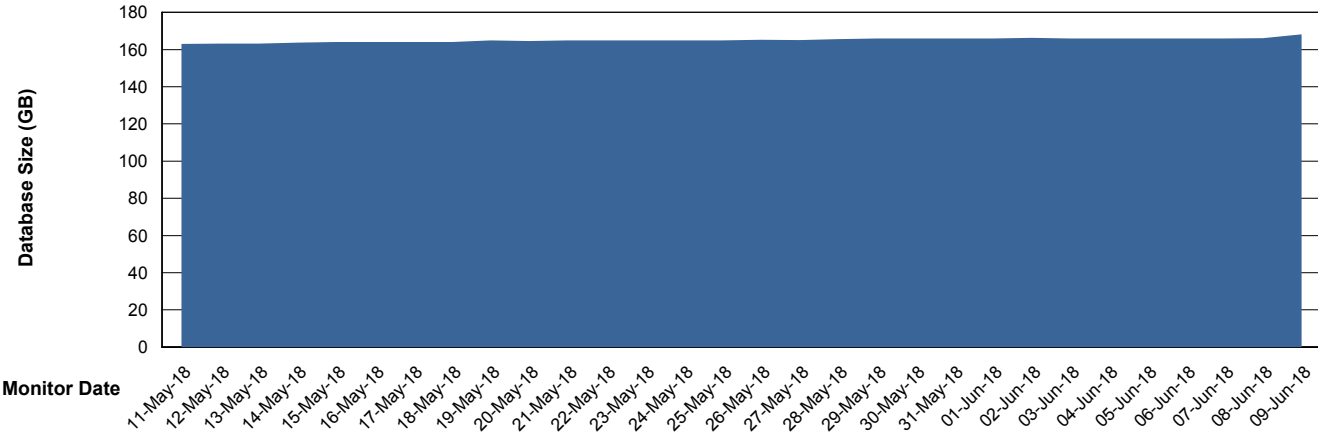

Weekly SLA Customer Report

Customer VEN_Production
Database ID 35

Database Performance VENDB_Production

Weekly SLA Customer Report

Customer VEN_Production
Database ID 35

Database Performance VENDB_Standby

Weekly SLA Customer Report

Customer VEN_Production
 Database ID 35

DATABASE SIZE VENDB_Production

Database growth over last month

Database Tablespace VENDB_Production

Date	Tablespace Name	Filesize (Gb)	Usedsize (Gb)	Percentage free
09-Jun-18	ABSDATA	73	60	18
	INDX	127	105	17
08-Jun-18	ABSDATA	73	60	18
	INDX	127	105	17
07-Jun-18	ABSDATA	73	60	18
	INDX	127	105	17
06-Jun-18	ABSDATA	73	60	18
	INDX	127	105	17
05-Jun-18	ABSDATA	73	60	18
	INDX	127	105	17
04-Jun-18	ABSDATA	73	59	19
	INDX	127	105	17
03-Jun-18	ABSDATA	68	59	13
	INDX	123	105	15