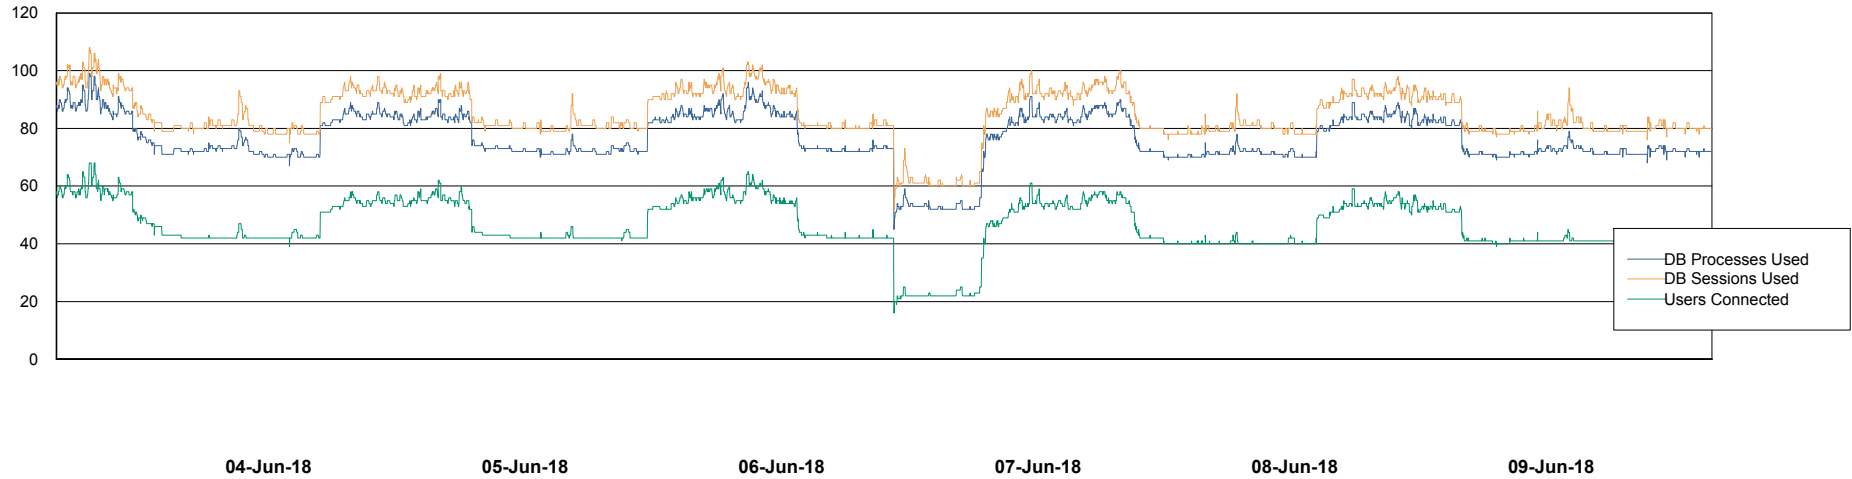

Weekly SLA Customer Report

Customer VEN_Production
 Database ID 35

Harddisk Usage VOS_ABSAPP2

	Free disk space on / (%)	Total disk space on / (Gb)	Used disk space on / (Gb)	Free disk space on /home (%)	Total disk space on /home (Gb)	Used disk space on /home (Gb)	Free disk space on /opt (%)	Total disk space on /opt (Gb)	Used disk space on /opt (Gb)	Free disk space on /tmp (%)
09-Jun-18	92	100	8	92	100	8	92	100	8	92
08-Jun-18	92	100	8	92	100	8	92	100	8	92
07-Jun-18	92	100	8	92	100	8	92	100	8	92
06-Jun-18	92	100	8	92	100	8	92	100	8	92
05-Jun-18	92	100	8	92	100	8	92	100	8	92
04-Jun-18	92	100	8	92	100	8	92	100	8	92
03-Jun-18	92	100	8	92	100	8	92	100	8	92

Weekly SLA Customer Report

Customer VEN_Production
Database ID 35

Database Performance VENDB_Production

Weekly SLA Customer Report

Customer VEN_Production
Database ID 35

Database Performance VENDB_Standby

Weekly SLA Customer Report