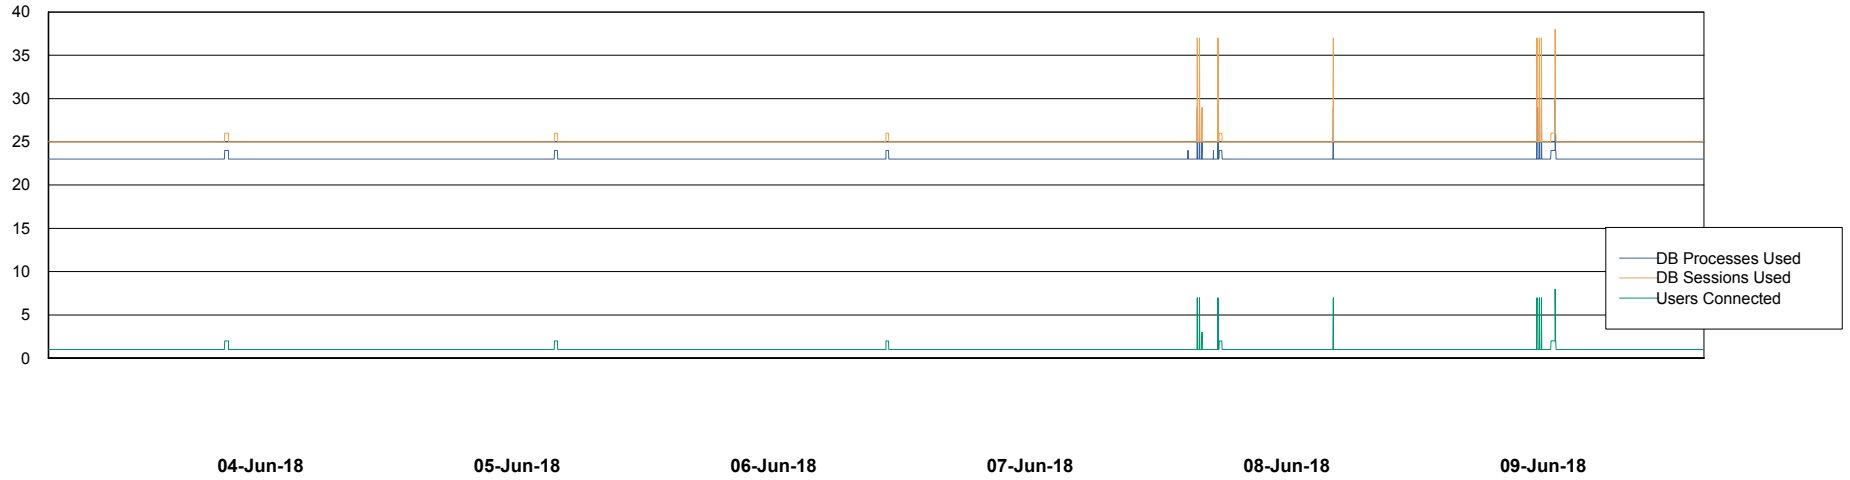

Weekly SLA Customer Report

Customer VEN_Production
Database ID 35

Database Performance VENDB_Production

Weekly SLA Customer Report

Customer VEN_Production
Database ID 35

Database Performance VENDB_Standby

Weekly SLA Customer Report