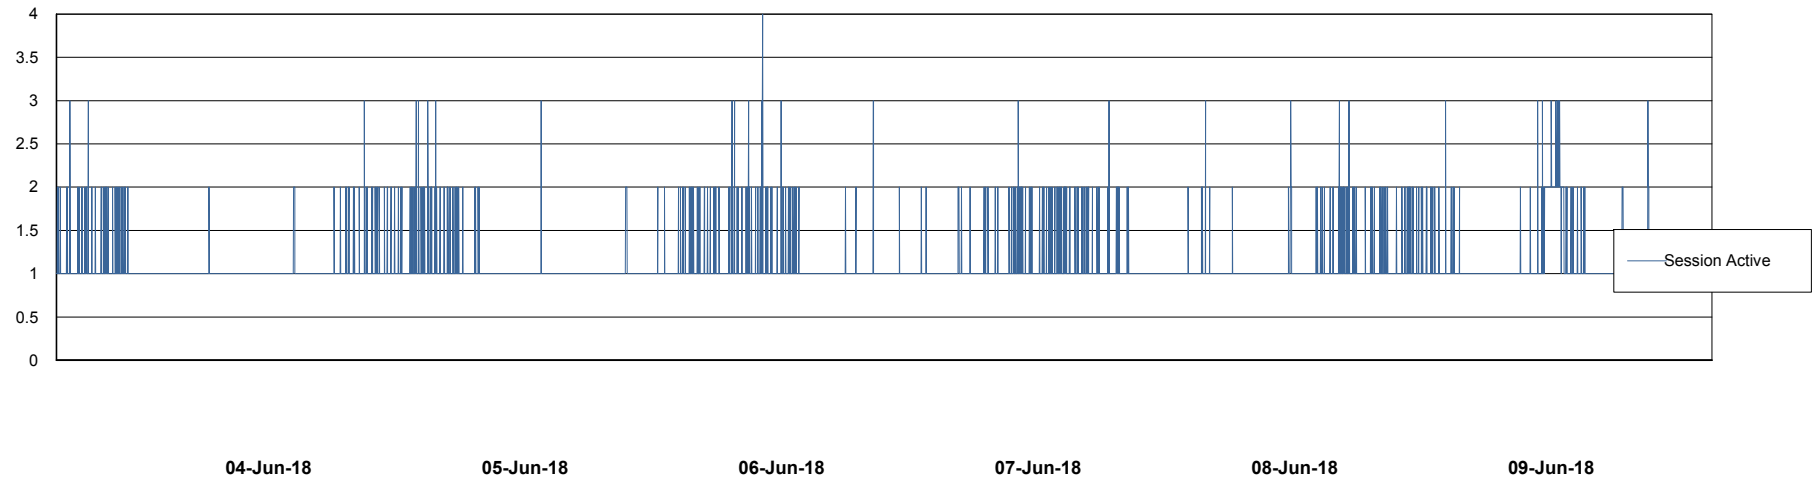

Weekly SLA Customer Report

Customer VEN_Production
 Database ID 35

Harddisk Usage VOS_ABSAPP2

	Free disk space on / (%)	Total disk space on / (Gb)	Used disk space on / (Gb)	Free disk space on /home (%)	Total disk space on /home (Gb)	Used disk space on /home (Gb)	Free disk space on /opt (%)	Total disk space on /opt (Gb)	Used disk space on /opt (Gb)	Free disk space on /tmp (%)
09-Jun-18	92	100	8	92	100	8	92	100	8	92
08-Jun-18	92	100	8	92	100	8	92	100	8	92
07-Jun-18	92	100	8	92	100	8	92	100	8	92
06-Jun-18	92	100	8	92	100	8	92	100	8	92
05-Jun-18	92	100	8	92	100	8	92	100	8	92
04-Jun-18	92	100	8	92	100	8	92	100	8	92
03-Jun-18	92	100	8	92	100	8	92	100	8	92

Weekly SLA Customer Report

Customer VEN_Production
Database ID 35

Database Performance VENDB_Production

Weekly SLA Customer Report

Customer VEN_Production
Database ID 35

Database Performance VENDB_Standby

Weekly SLA Customer Report