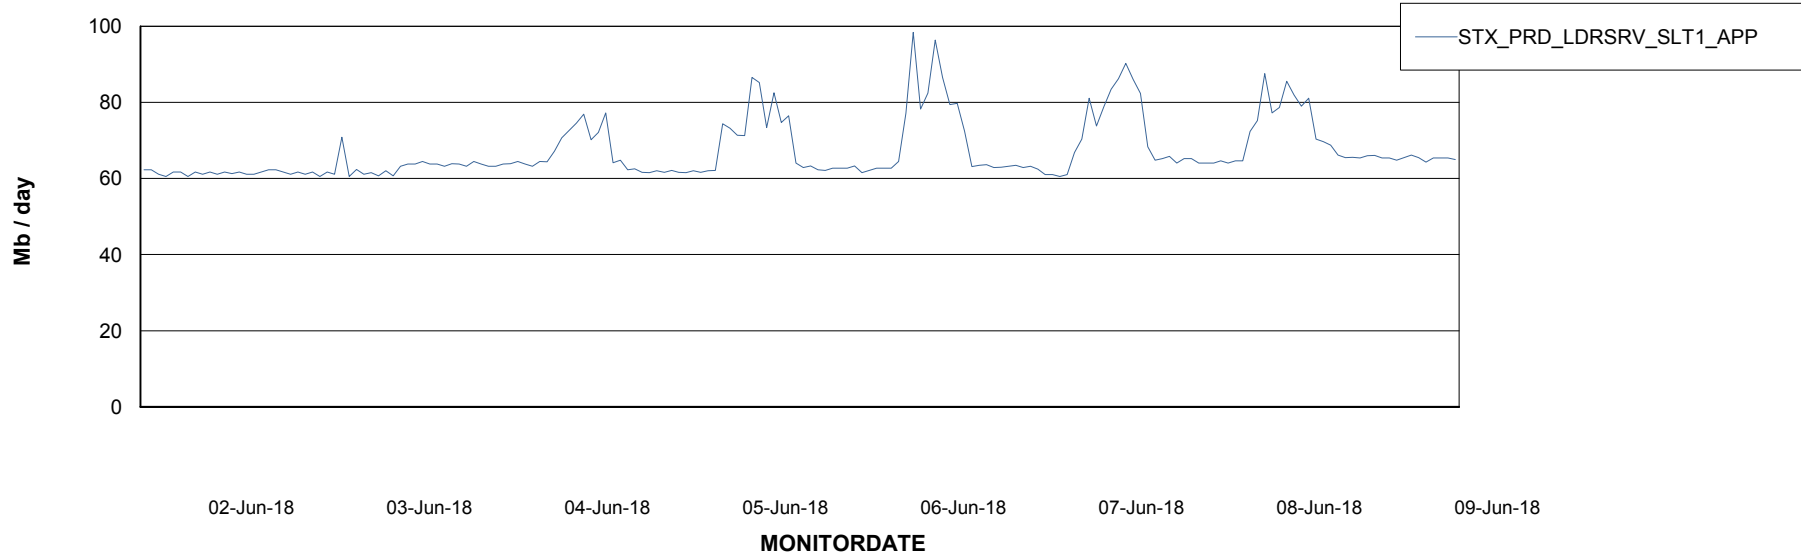

ABSSolute Application Server Services

Avg memory used per ABS Server Service