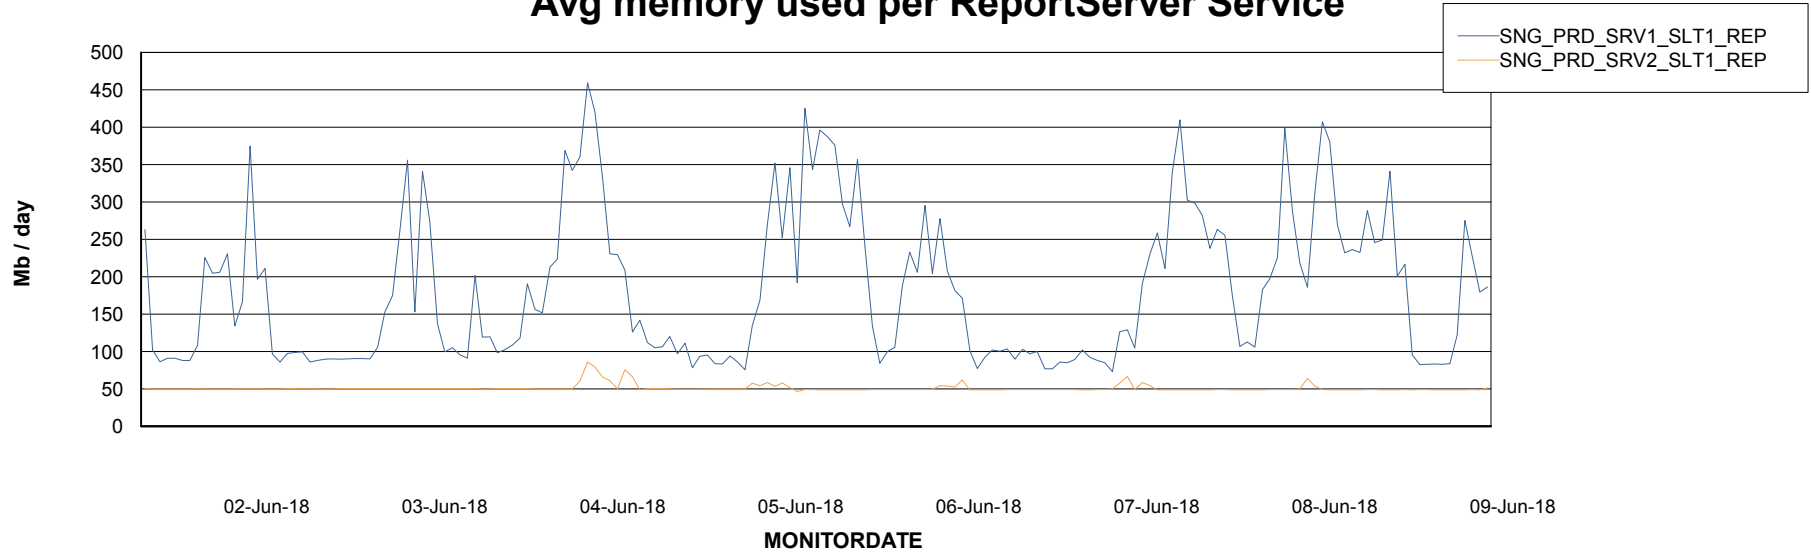

ABSSolute Application ReportServer Services

Avg memory used per ReportServer Service