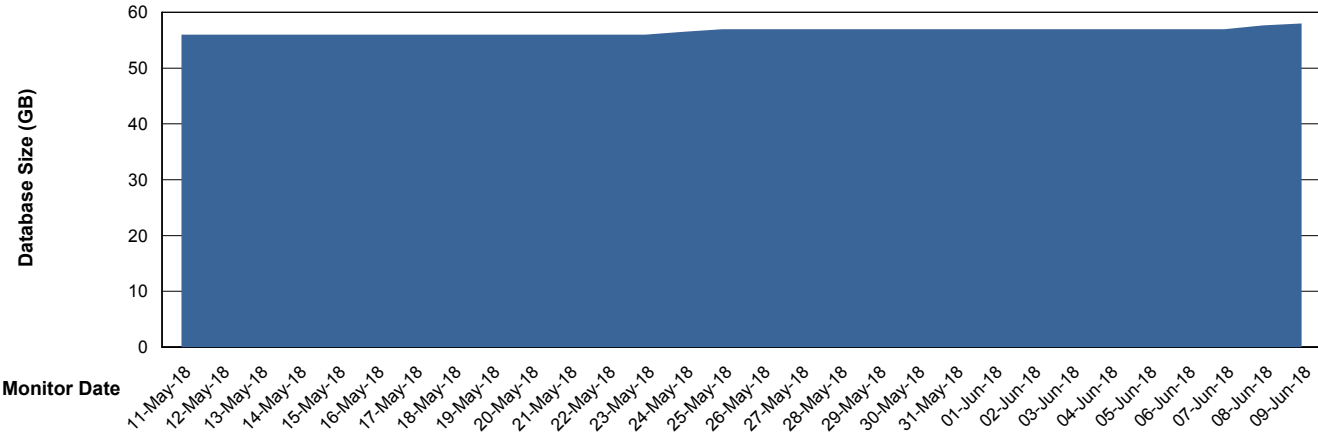

DATABASE SIZE SNGDB_Production

Database growth over last month

Database Tablespace SNGDB_Production

Date	Tablespace Name	Filesize (Gb)	Usedsize (Gb)	Percentage free
09-Jun-18	ABSDATA	17	14	18
	INDX	50	42	16
08-Jun-18	ABSDATA	17	14	18
	INDX	50	42	16
07-Jun-18	ABSDATA	17	14	18
	INDX	50	42	16
06-Jun-18	ABSDATA	17	14	18
	INDX	50	42	16
05-Jun-18	ABSDATA	17	14	18
	INDX	50	42	16
04-Jun-18	ABSDATA	17	14	18
	INDX	50	42	16
03-Jun-18	ABSDATA	17	14	18
	INDX	50	42	16