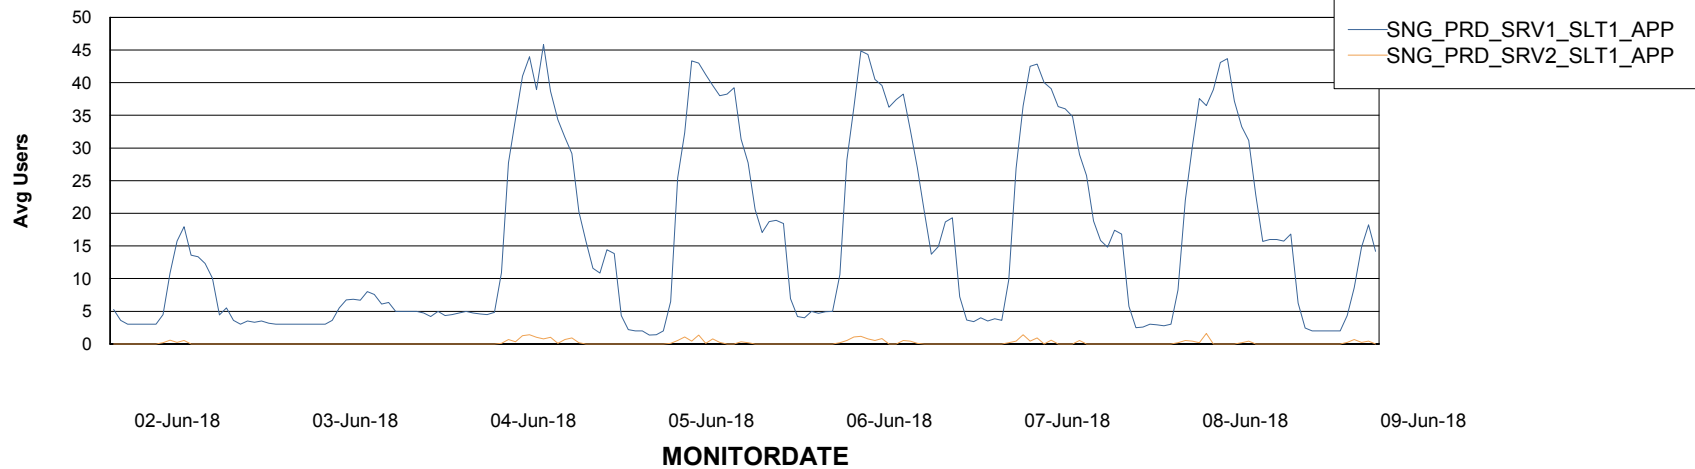

Avg users per day per ABS server