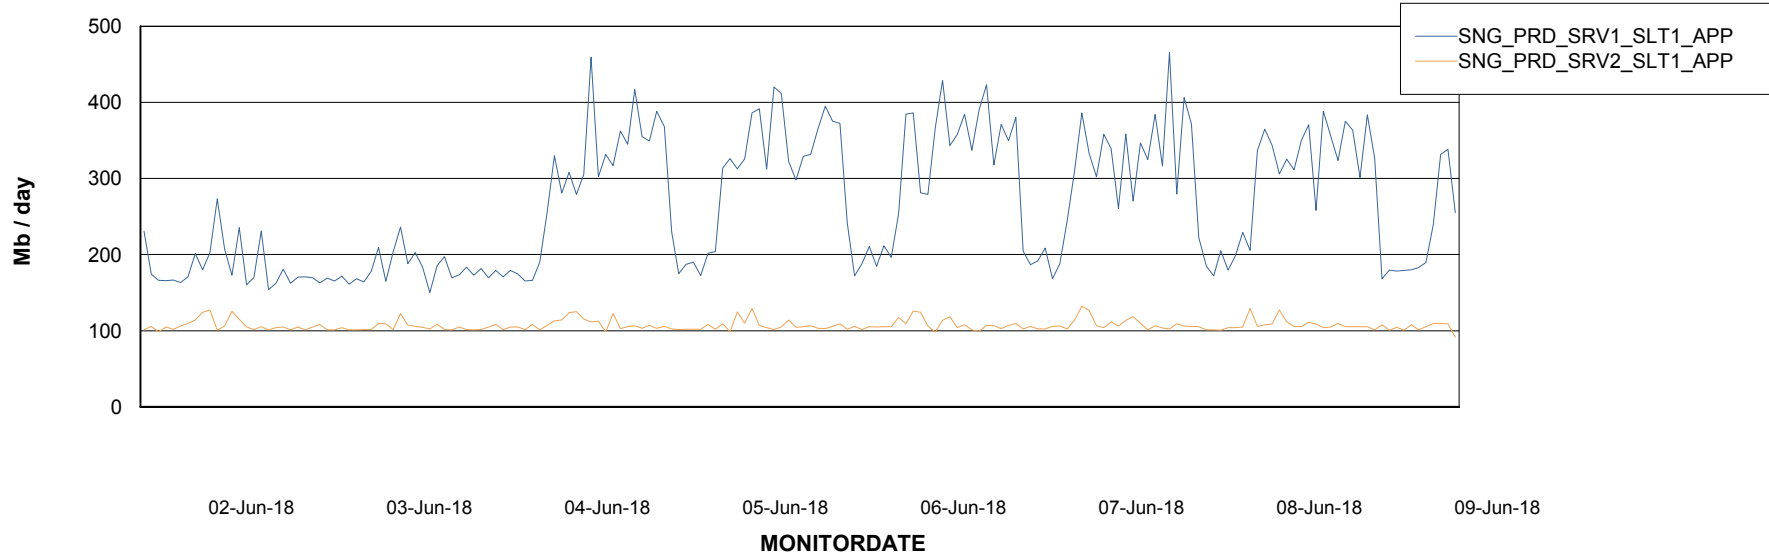

ABSolute Application Server Services

Avg memory used per ABS Server Service