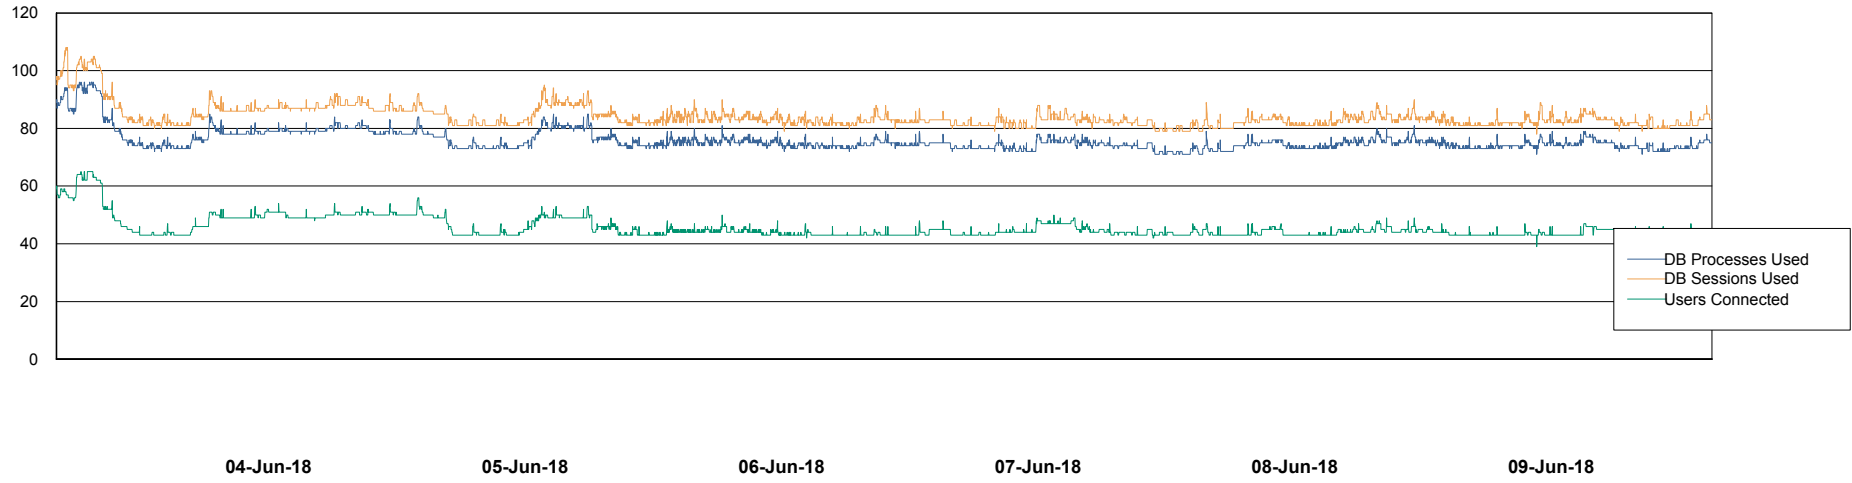

Database Performance RSSDB_Production