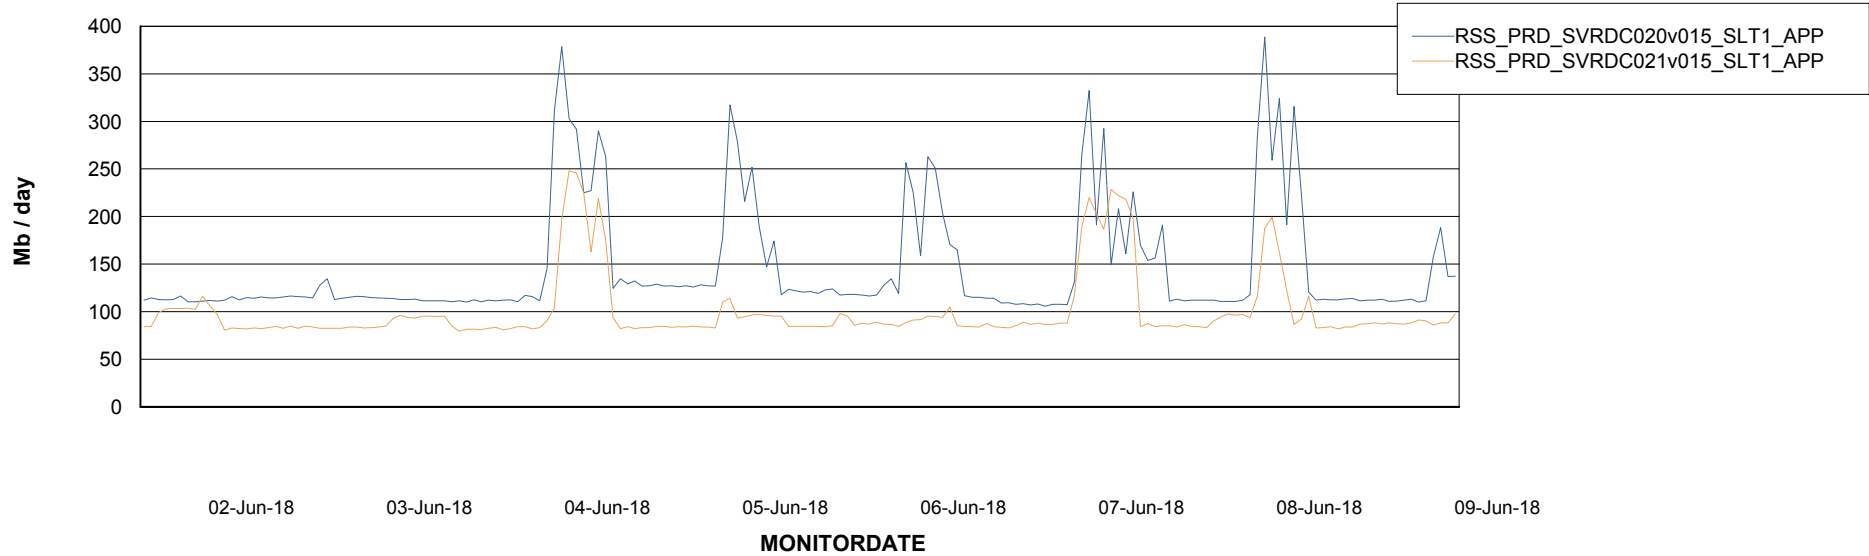

ABSSolute Application Server Services

Avg memory used per ABS Server Service