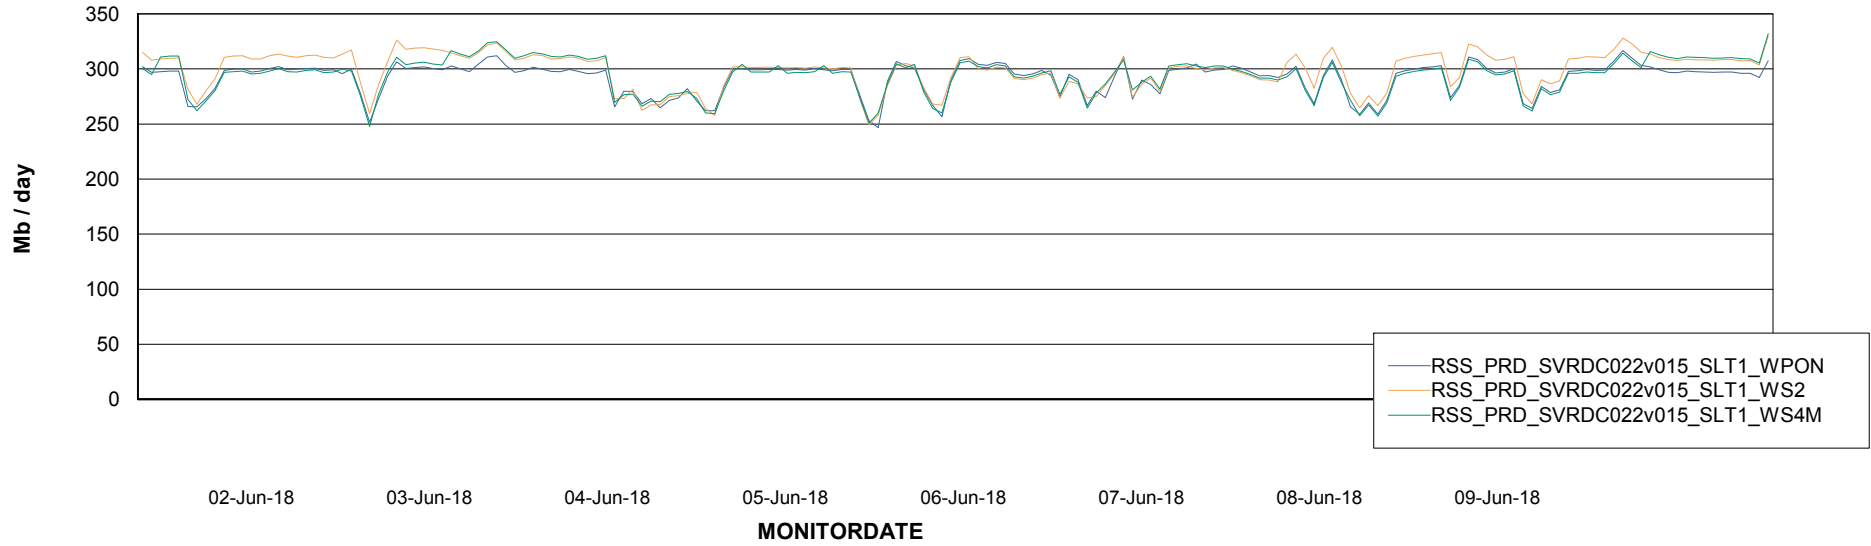

ABSSolute Web Component Services

Avg memory used per ABS Web component