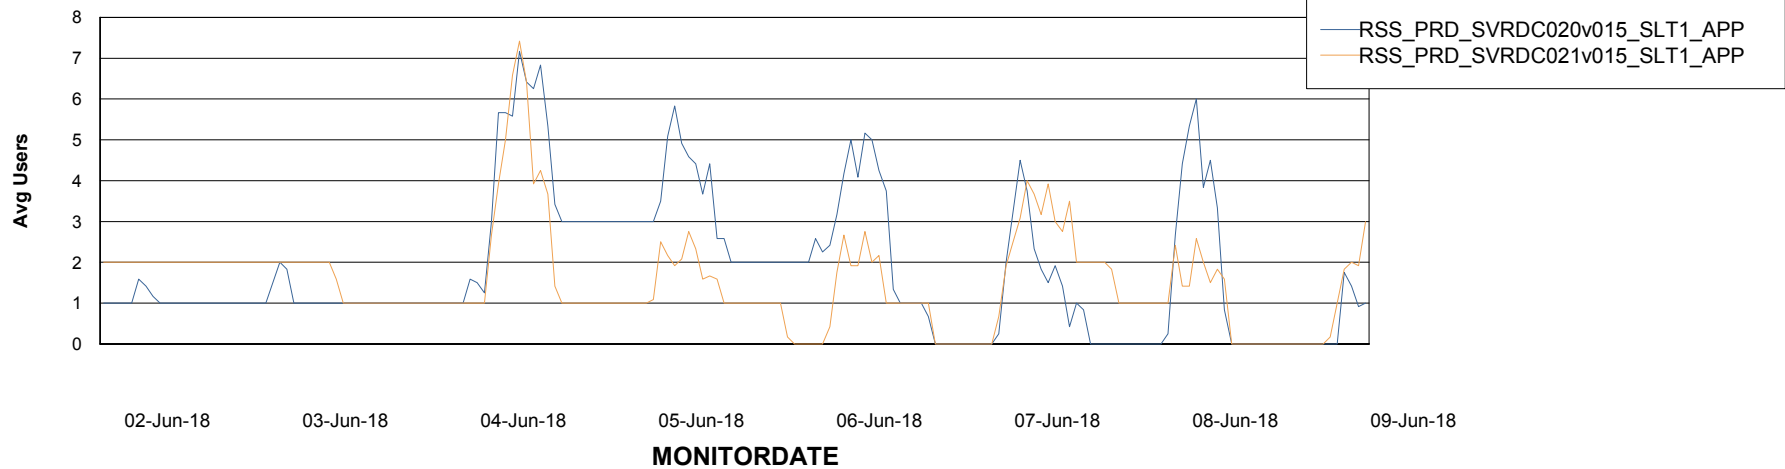

Avg users per day per ABS server