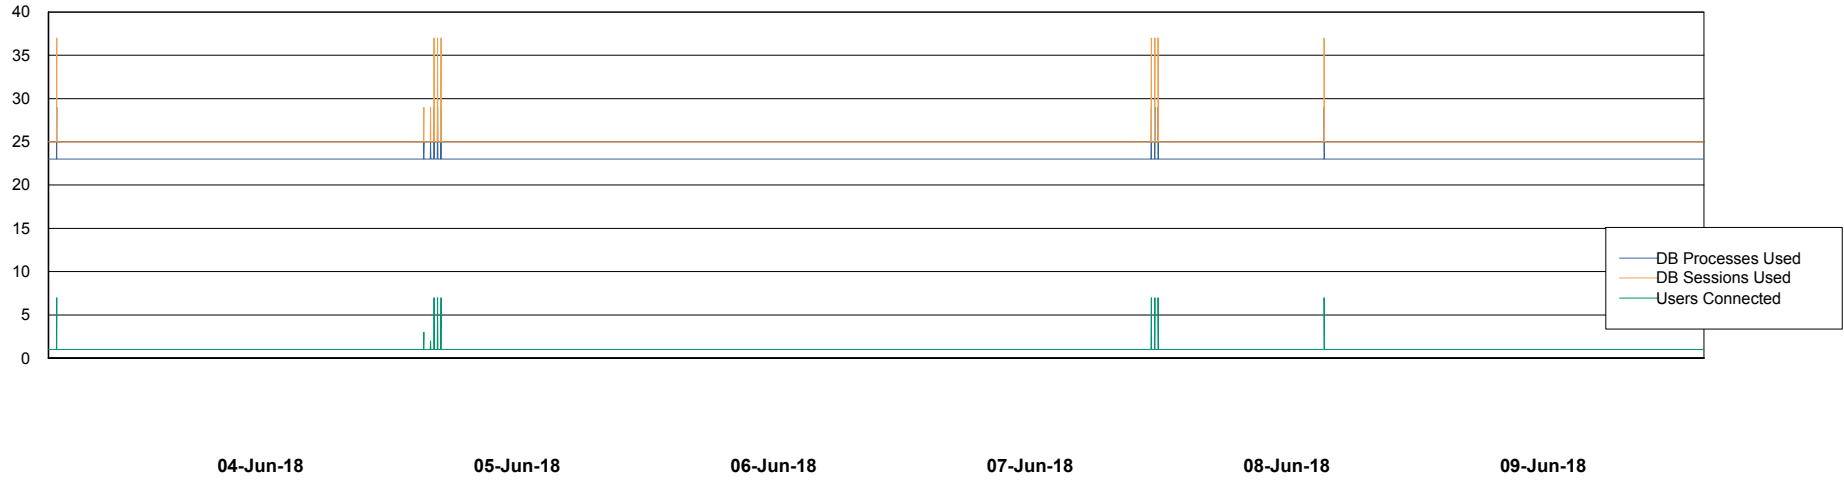

Weekly SLA Customer Report

Customer RSS Production
Database ID 52

Database Performance RSSDB_Production

Weekly SLA Customer Report

Customer RSS Production
Database ID 52

Database Performance RSSDB_Standby

Weekly SLA Customer Report