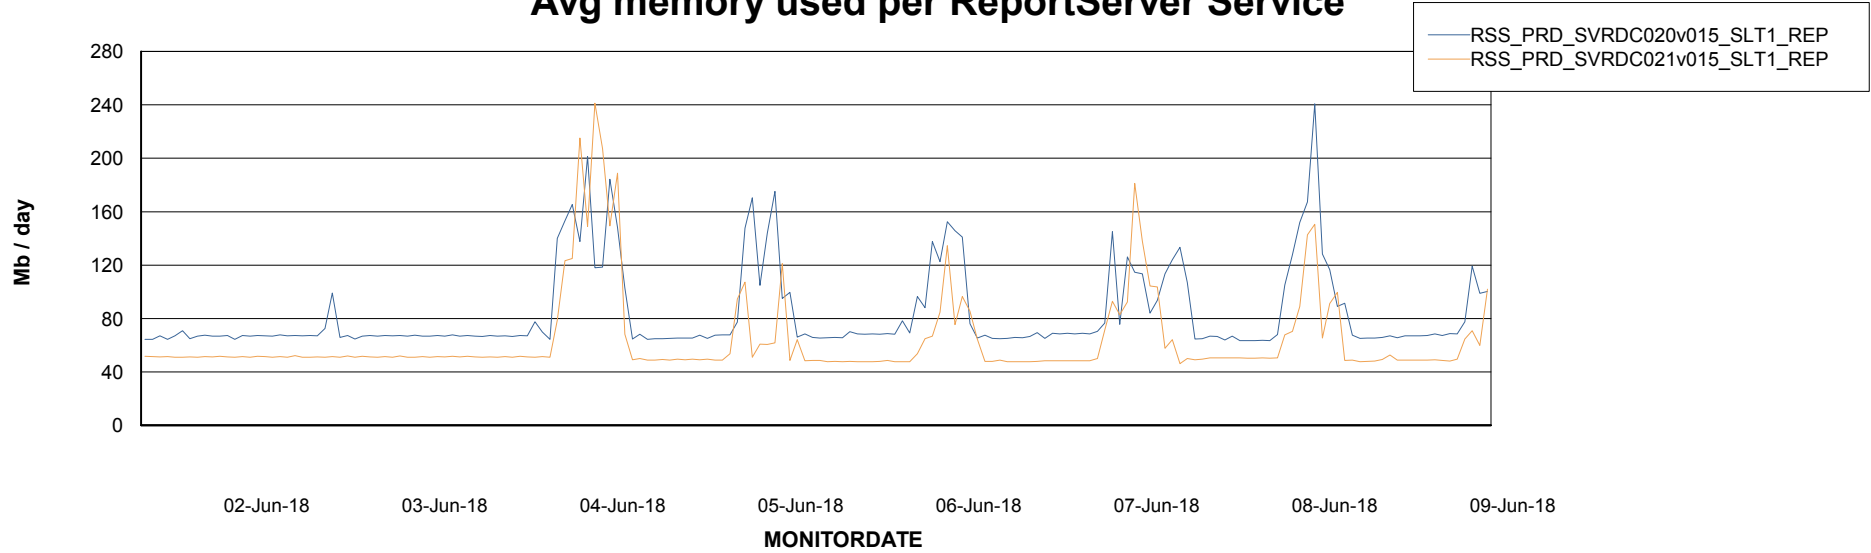

Avg memory used per ABS Server Service

Avg users per day per ABS server

Weekly SLA Customer Report

Customer RSS Production
Database ID 52

ABSSolute Application ReportServer Services

Avg memory used per ReportServer Service