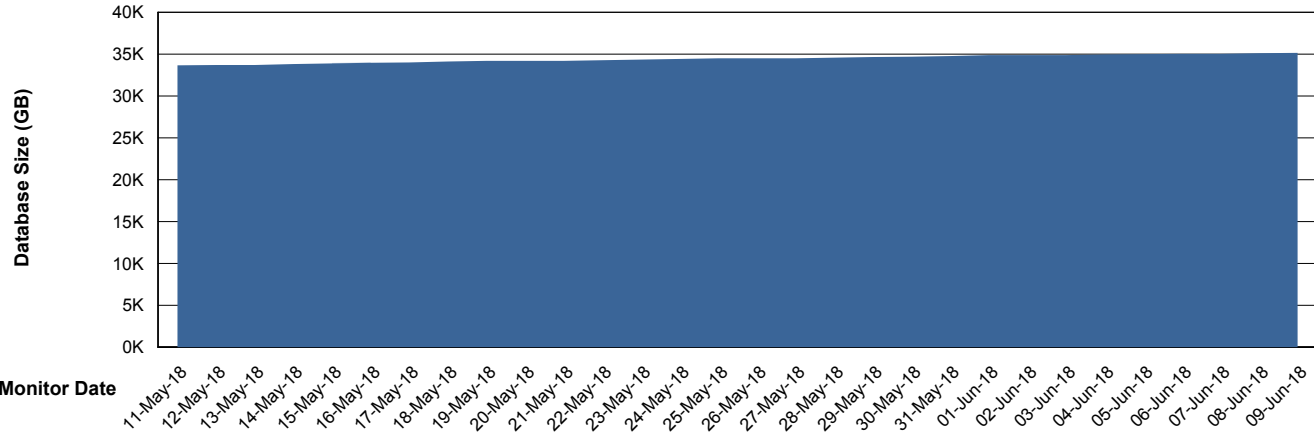

Weekly SLA Customer Report

Customer RSS Production
Database ID 52

Harddisk Usage RSS_PRD_SVRDC191v016

	Free disk space on c: (%)	Total disk space on c: (Gb)	Free disk space on d: (%)	Total disk space on d: (Gb)
09-Jun-18	17	60	57	200
08-Jun-18	17	60	57	200
07-Jun-18	17	60	57	200
06-Jun-18	17	60	57	200
05-Jun-18	17	60	57	200
04-Jun-18	17	60	57	200
03-Jun-18	17	60	57	200

Weekly SLA Customer Report

Customer RSS Production
Database ID 52

Database Performance RSSDB_Production

Weekly SLA Customer Report

Customer RSS Production
Database ID 52

Database Performance RSSDB_Standby

Weekly SLA Customer Report

Customer RSS Production
 Database ID 52

DATABASE SIZE RSSDB_Production

Database growth over last month

Database Tablespace RSSDB_Production

Date	Tablespace Name	Filesize (Gb)	Usedsize (Gb)	Percentage free
09-Jun-18	ABSDATA	20,000	15,070	25
	INDX	24,500	18,774	23
08-Jun-18	ABSDATA	20,000	15,062	25
	INDX	24,500	18,756	23
07-Jun-18	ABSDATA	20,000	15,034	25
	INDX	24,500	18,725	24
06-Jun-18	ABSDATA	20,000	15,032	25
	INDX	24,500	18,690	24
05-Jun-18	ABSDATA	20,000	15,022	25
	INDX	24,500	18,662	24
04-Jun-18	ABSDATA	20,000	15,019	25
	INDX	24,500	18,635	24
03-Jun-18	ABSDATA	17,500	15,000	14
	INDX	21,500	18,579	14