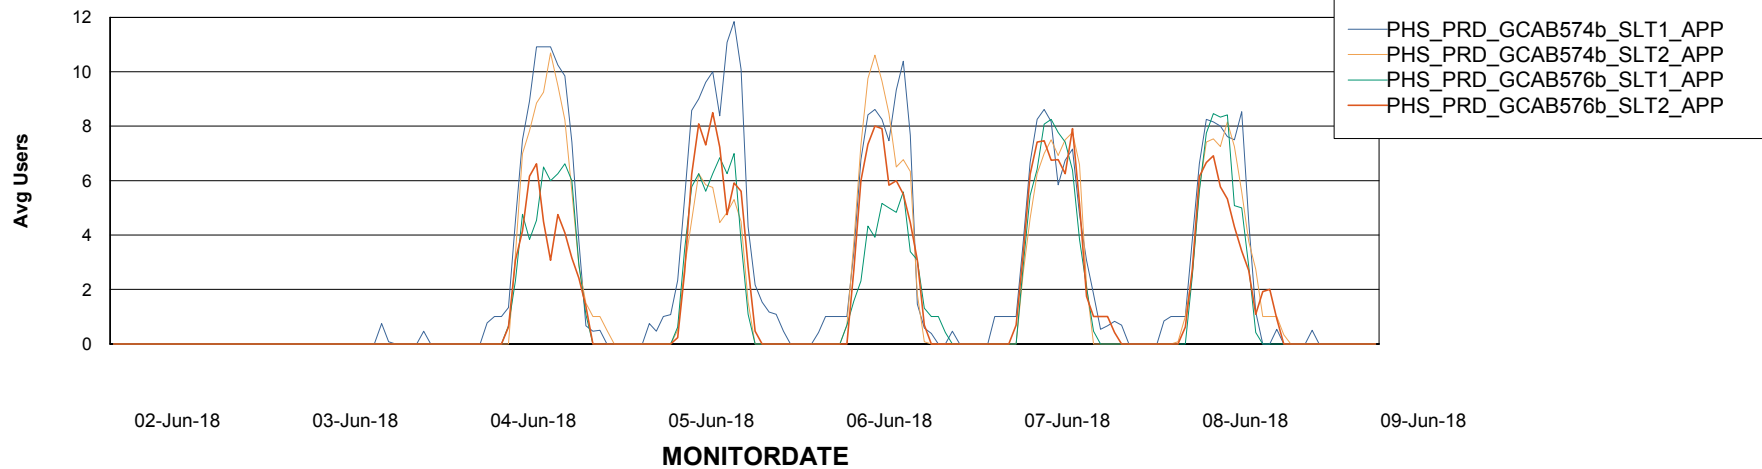

Avg users per day per ABS server