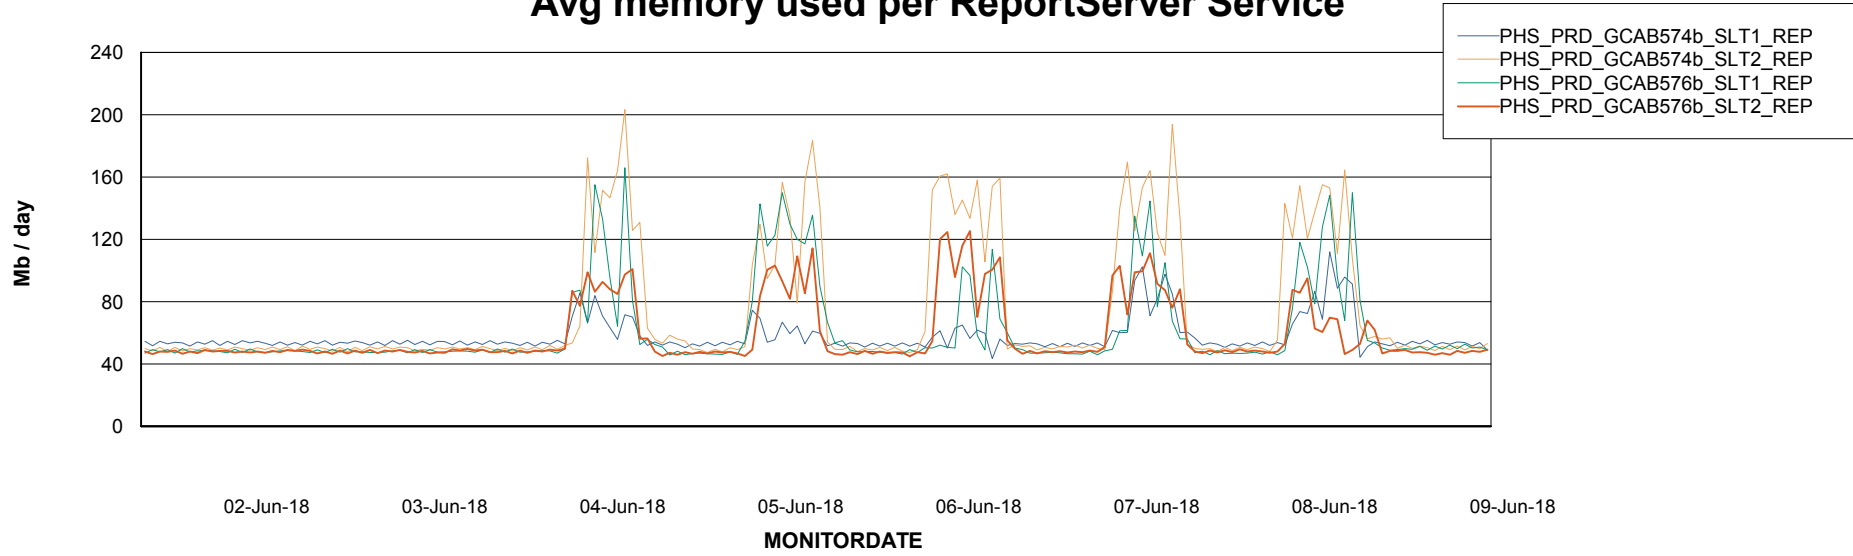

ABSSolute Application ReportServer Services

Avg memory used per ReportServer Service