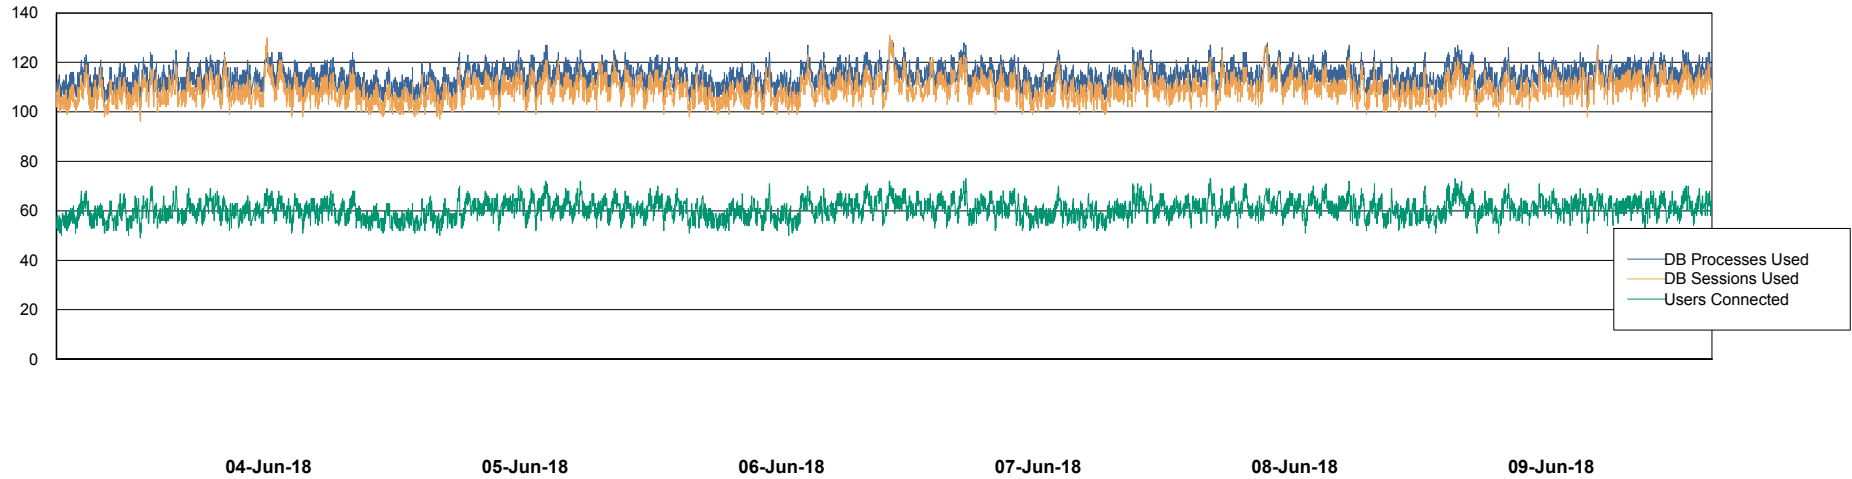

Database Performance PHSDB_Production