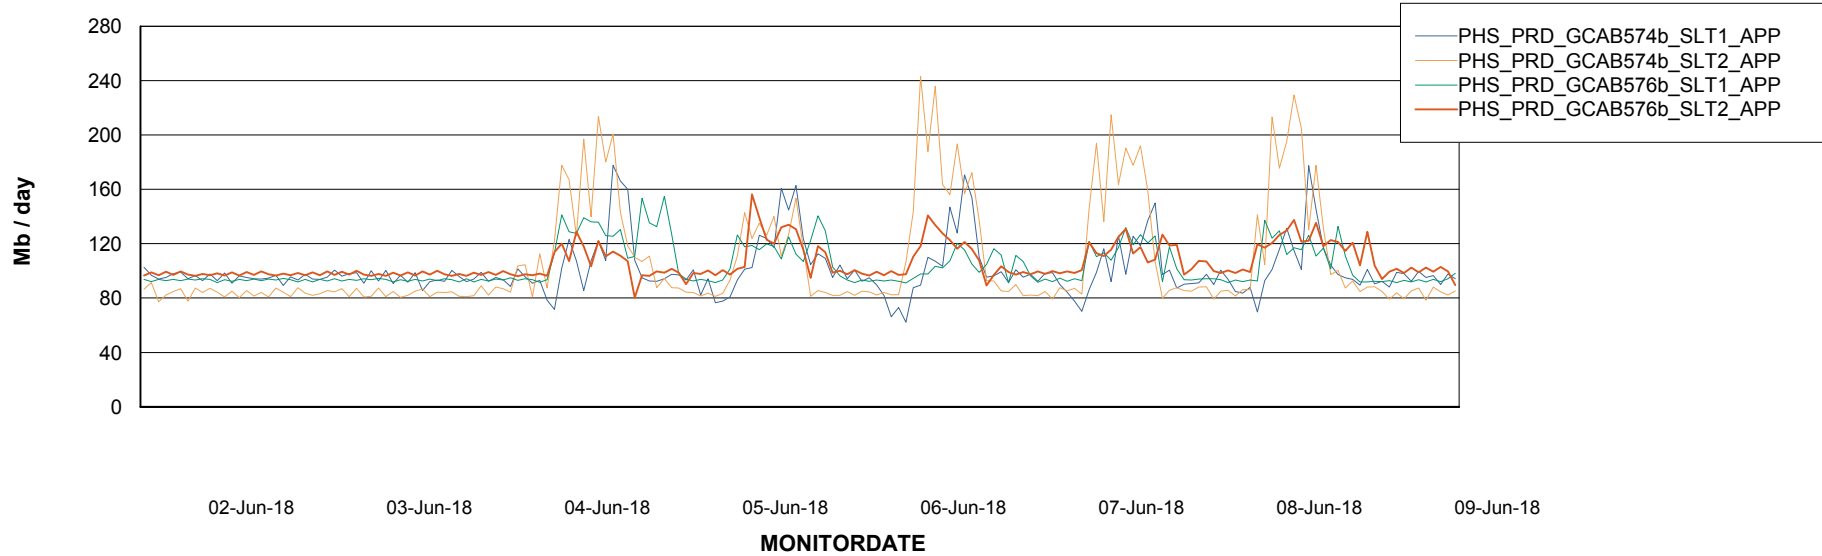

ABSolute Application Server Services

Avg memory used per ABS Server Service