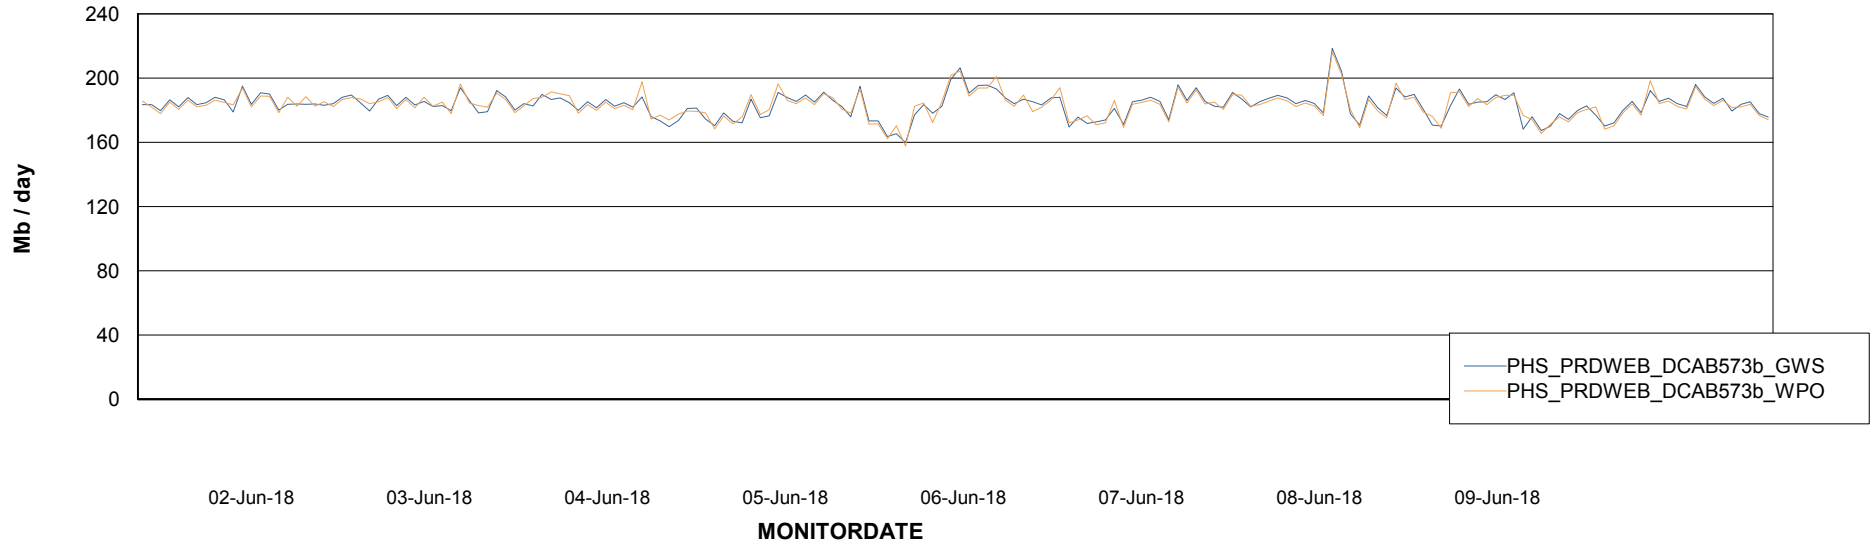

ABSSolute Web Component Services

Avg memory used per ABS Web component