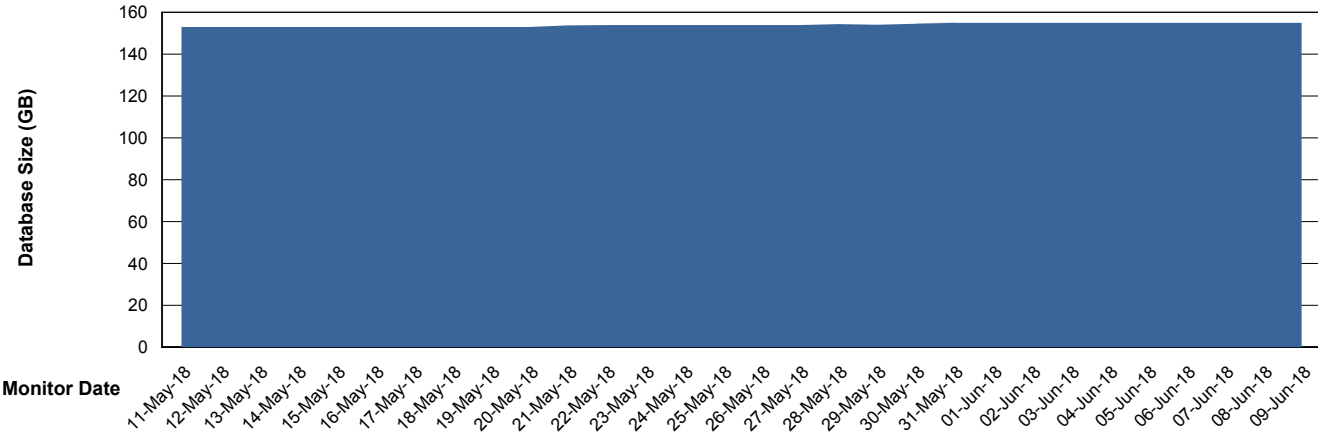

DATABASE SIZE PHSDB_Production

Database growth over last month