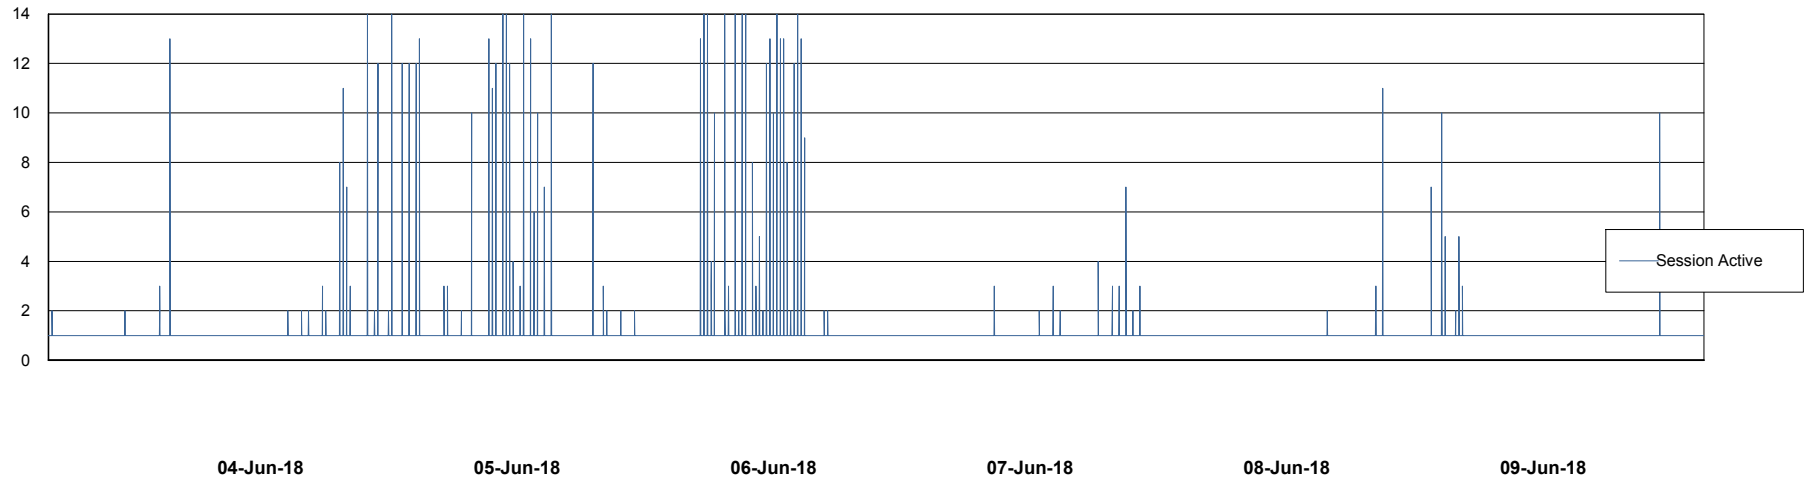

Weekly SLA Customer Report

Customer PCO Production
Database ID 44

Database Performance PCODB_Production

Weekly SLA Customer Report

Customer PCO Production
Database ID 44

Database Performance PCODB_Standby

Weekly SLA Customer Report