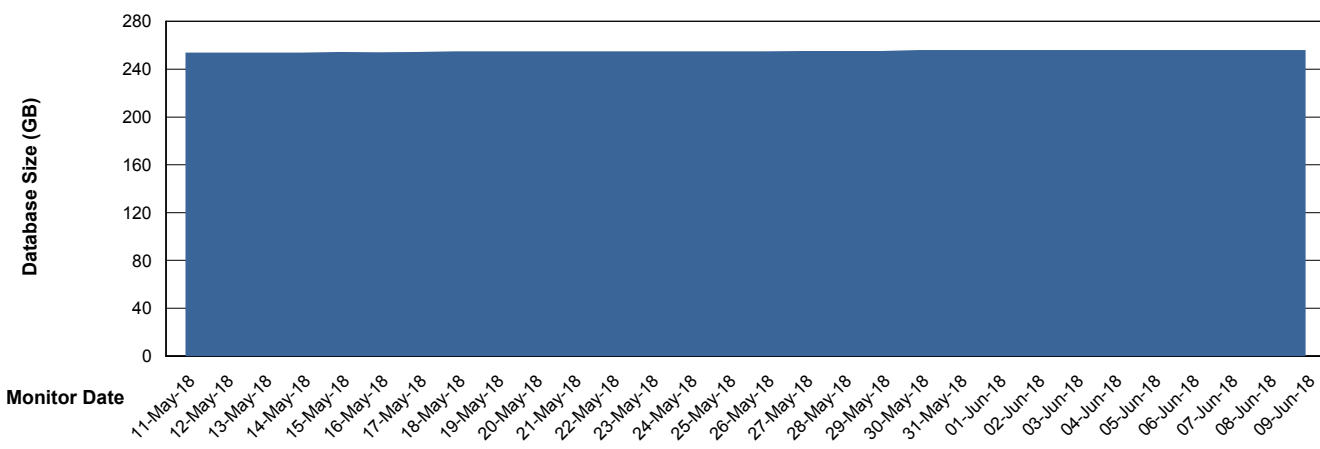

DATABASE SIZE PCODB_Production

Database growth over last month

Database Tablespace PCODB_Production

Date	Tablespace Name	Filesize (Gb)	Usedsize (Gb)	Percentage free
09-Jun-18	ABSDATA	103	86	17
	INDX	202	168	17
08-Jun-18	ABSDATA	103	86	17
	INDX	202	168	17
07-Jun-18	ABSDATA	103	86	17
	INDX	202	168	17
06-Jun-18	ABSDATA	103	86	17
	INDX	202	168	17
05-Jun-18	ABSDATA	103	86	17
	INDX	202	168	17
04-Jun-18	ABSDATA	103	86	17
	INDX	202	168	17
03-Jun-18	ABSDATA	103	86	17
	INDX	192	168	13