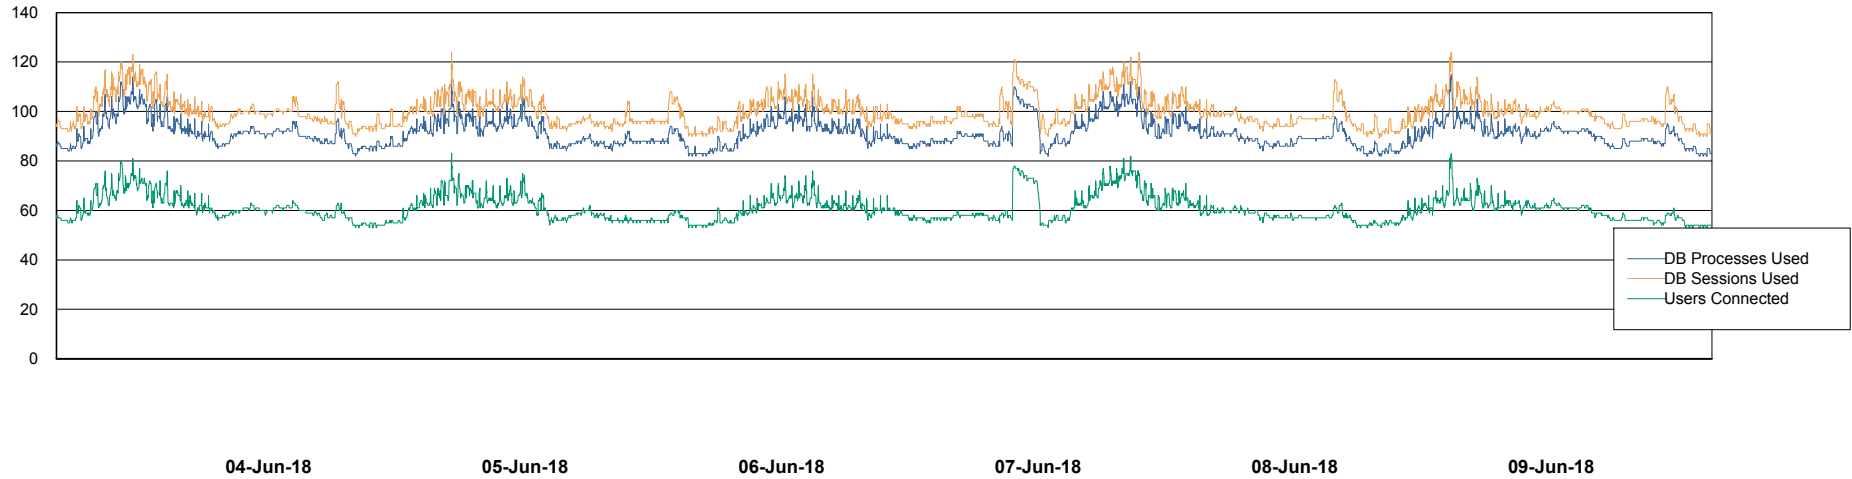

Harddisk Usage PCO_PRD_ORACLE2

	Free disk space on c: (%)	Total disk space on c: (Gb)	Free disk space on d: (%)	Total disk space on d: (Gb)
09-Jun-18	75	279	29	838
08-Jun-18	75	279	30	838
07-Jun-18	75	279	30	838
06-Jun-18	75	279	30	838
05-Jun-18	75	279	31	838
04-Jun-18	75	279	32	838
03-Jun-18	75	279	33	838

Weekly SLA Customer Report

Customer PCO Production
Database ID 44

Database Performance PCODB_Production

Weekly SLA Customer Report

Customer PCO Production
Database ID 44

Database Performance PCODB_Standby

Weekly SLA Customer Report