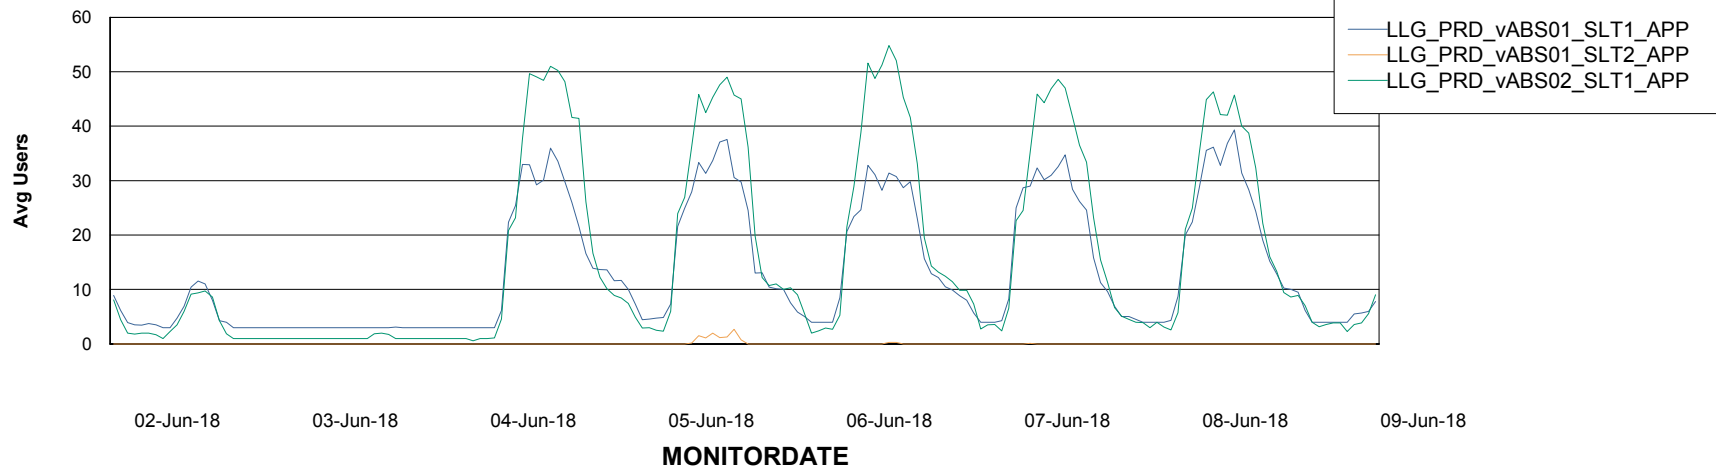

Avg users per day per ABS server