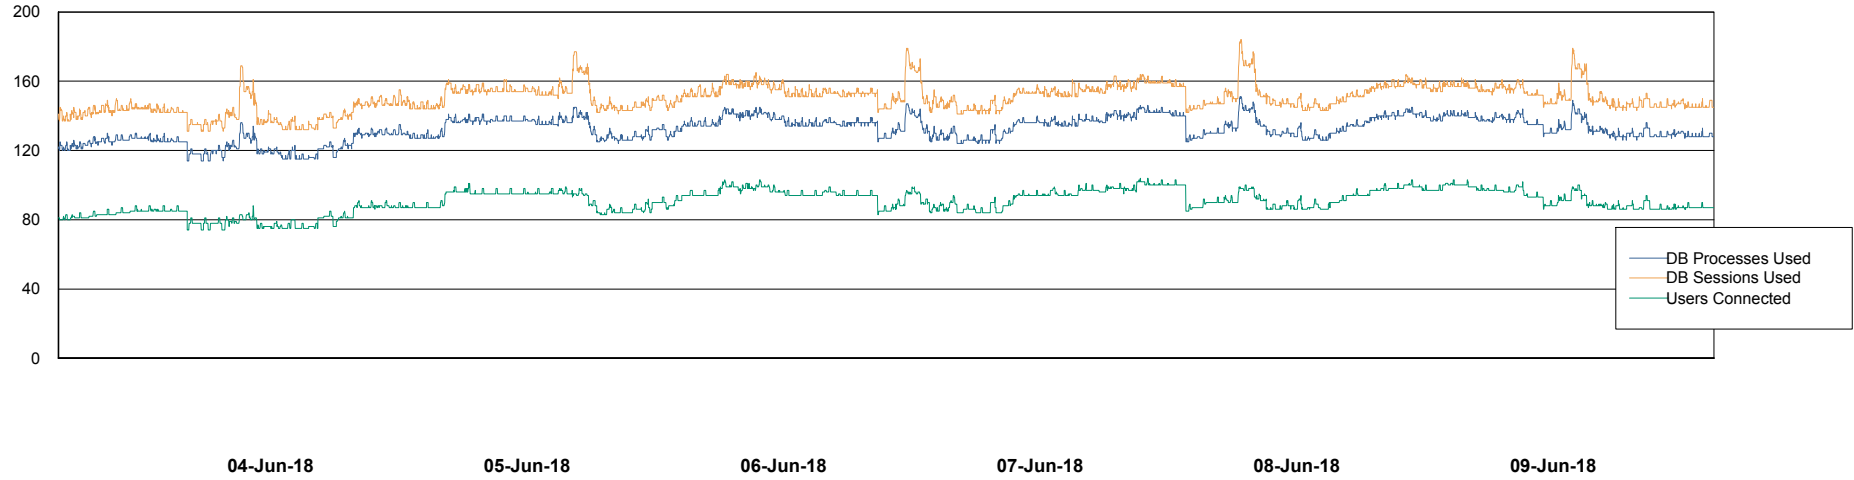

Database Performance LLGDB_Production