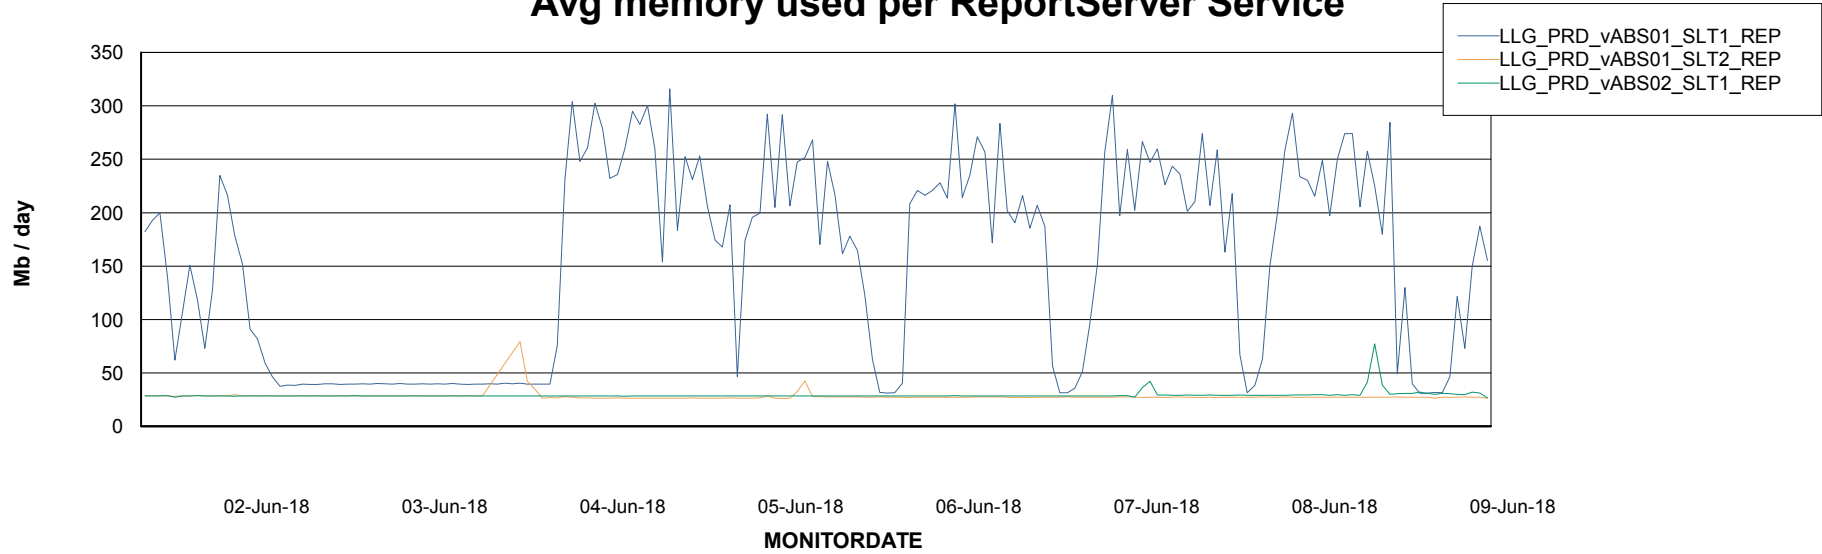

ABSSolute Application ReportServer Services

Avg memory used per ReportServer Service