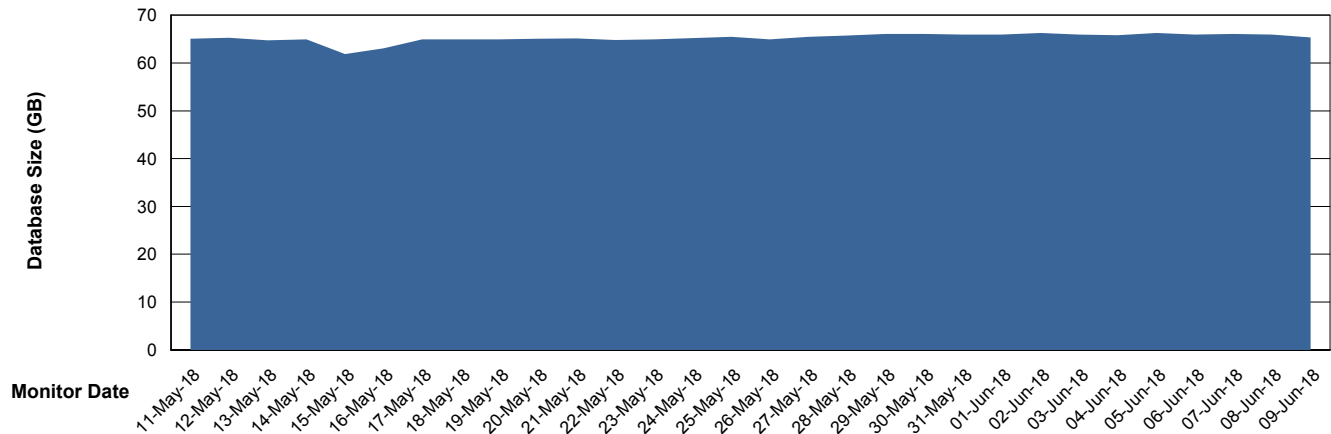

DATABASE SIZE LLGDBBI_Production

Database growth over last month