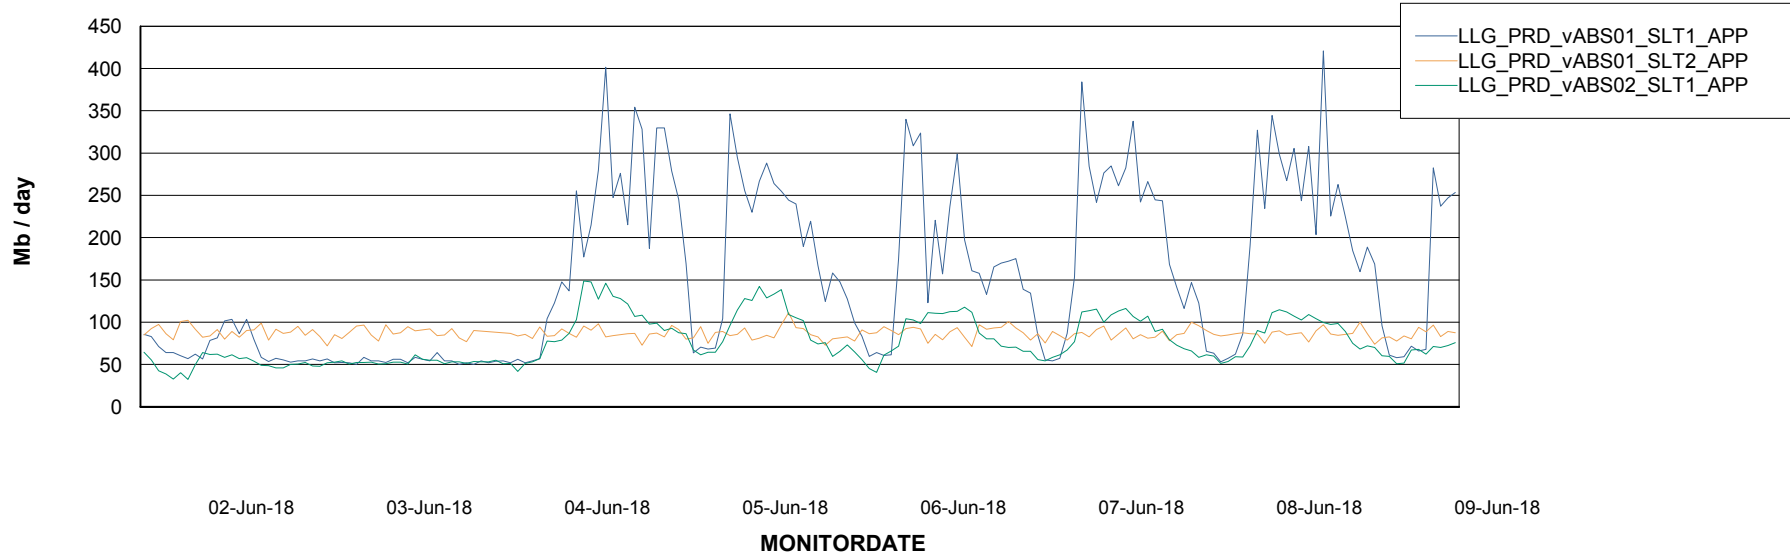

ABSSolute Application Server Services

Avg memory used per ABS Server Service