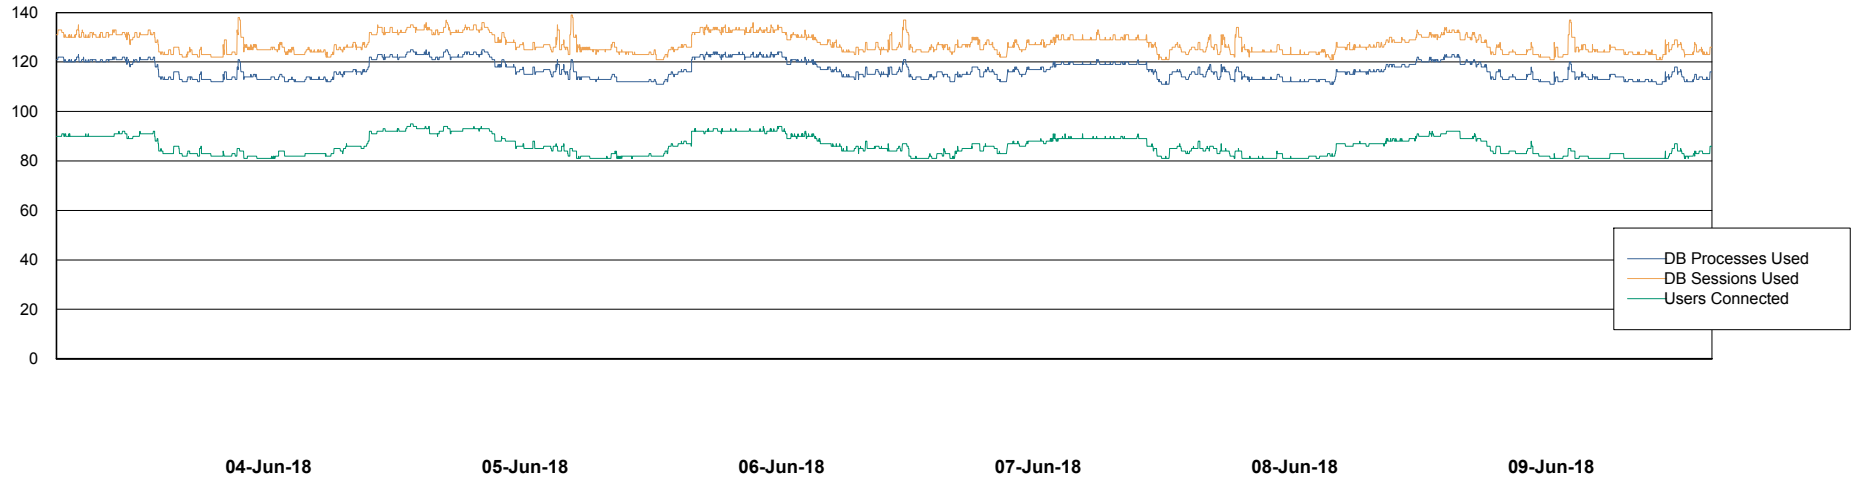

Database Performance FISDB_Production