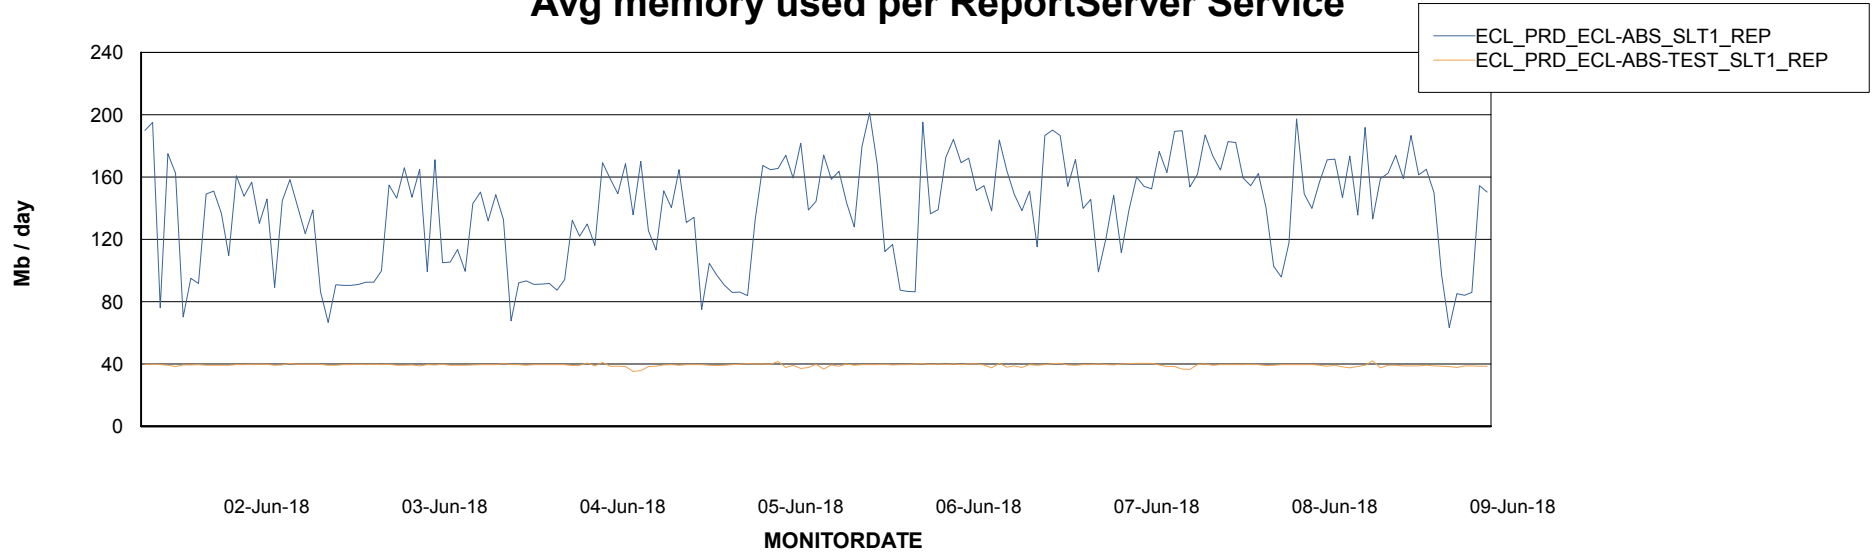

ABSSolute Application ReportServer Services

Avg memory used per ReportServer Service