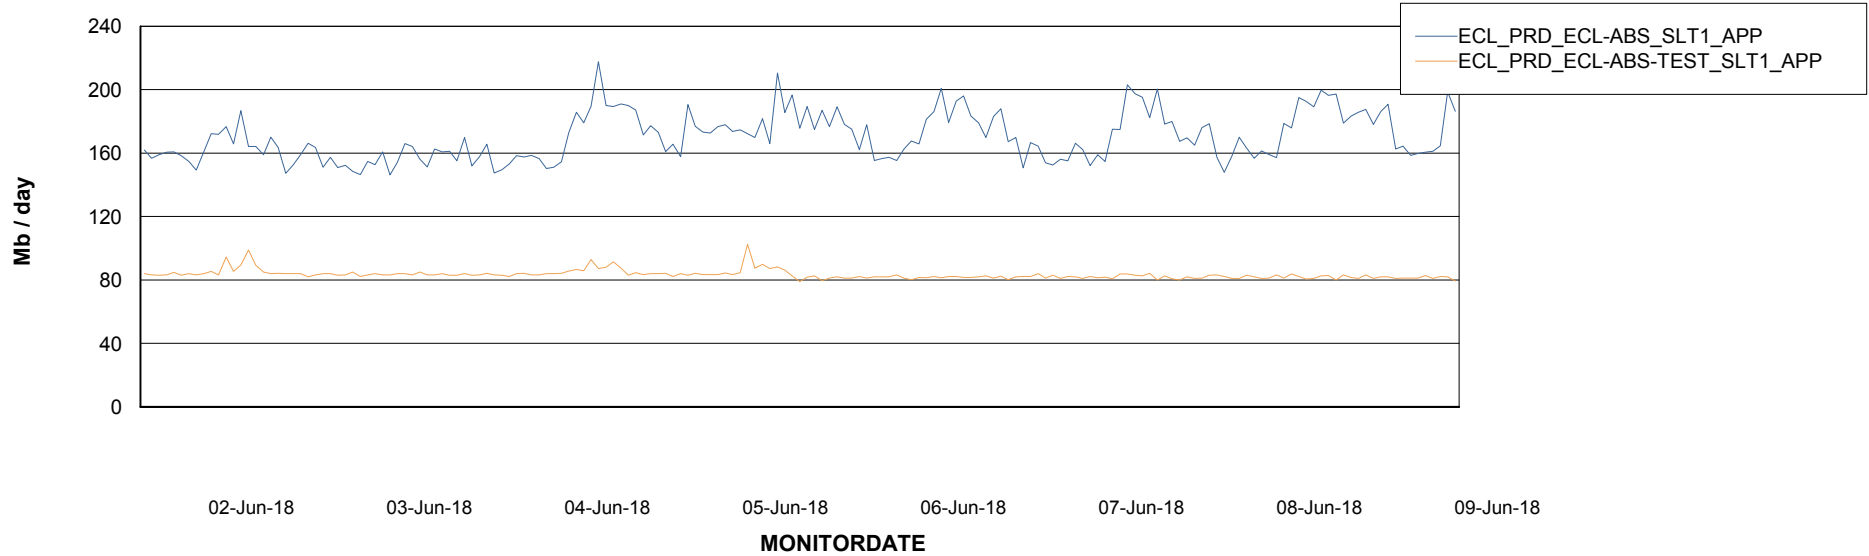

Weekly SLA Customer Report

Customer ECL Production
Database ID 77

Database Performance ECLDB_Production

Weekly SLA Customer Report

Customer ECL Production
 Database ID 77

DATABASE SIZE ECLDB_Production

Database growth over last month

Database Tablespace ECLDB_Production

Date	Tablespace Name	Filesize (Gb)	Usedsize (Gb)	Percentage free
09-Jun-18	ABSDATA	22	19	14
	INDX	8	0	100
08-Jun-18	ABSDATA	22	19	14
	INDX	8	0	100
07-Jun-18	ABSDATA	22	19	14
	INDX	8	0	100
06-Jun-18	ABSDATA	22	19	14
	INDX	8	0	100
05-Jun-18	ABSDATA	22	19	14
	INDX	8	0	100
04-Jun-18	ABSDATA	22	19	14
	INDX	8	0	100
03-Jun-18	ABSDATA	22	19	14
	INDX	8	0	100

Weekly SLA Customer Report

Customer ECL Production
Database ID 77

ABSolute Application Server Services

Avg memory used per ABS Server Service

Avg users per day per ABS server

Weekly SLA Customer Report

Customer ECL Production
Database ID 77