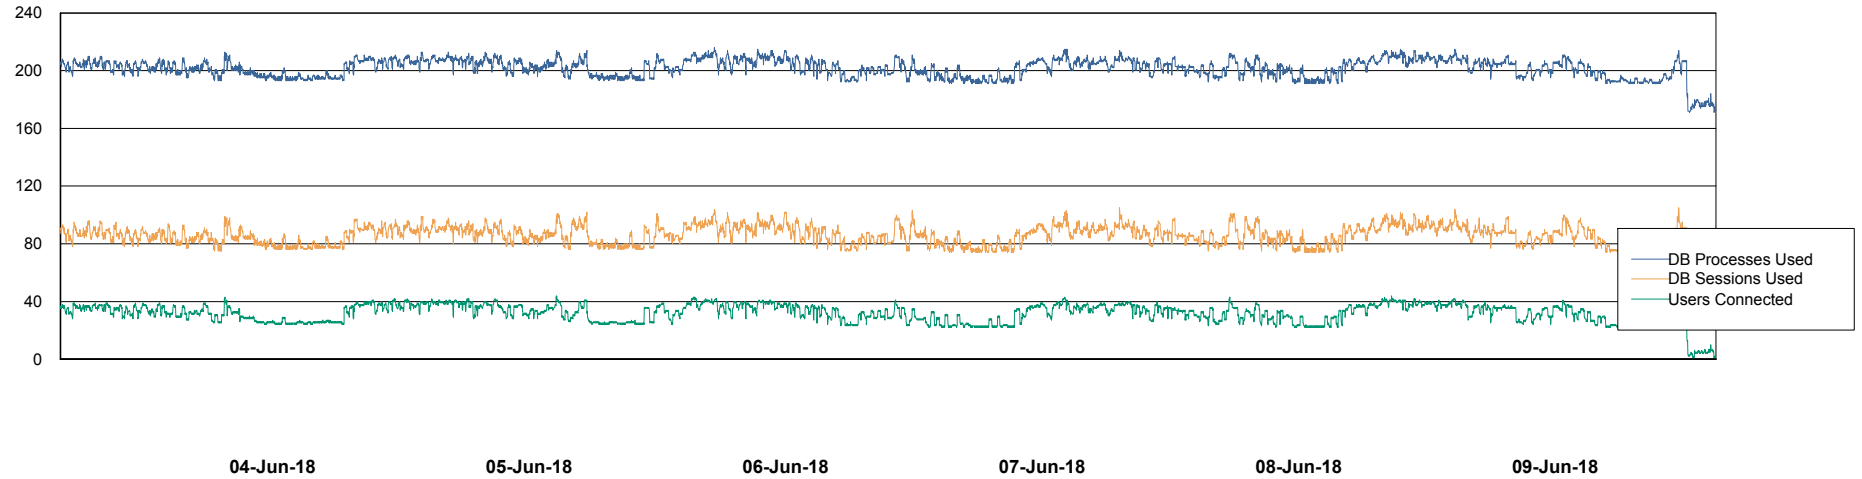

Weekly SLA Customer Report

Customer ECL Production
Database ID 77

Harddisk Usage ECL_PRD_ECL-ABS-WEB

	Free disk space on c: (%)	Total disk space on c: (Gb)
09-Jun-18	84	127
08-Jun-18	84	127
07-Jun-18	83	127
06-Jun-18	83	127
05-Jun-18	83	127
04-Jun-18	83	127
03-Jun-18	83	127

Weekly SLA Customer Report

Customer ECL Production
Database ID 77

Database Performance ECLDB_Production

Weekly SLA Customer Report

Customer ECL Production
 Database ID 77

DATABASE SIZE ECLDB_Production

Database growth over last month