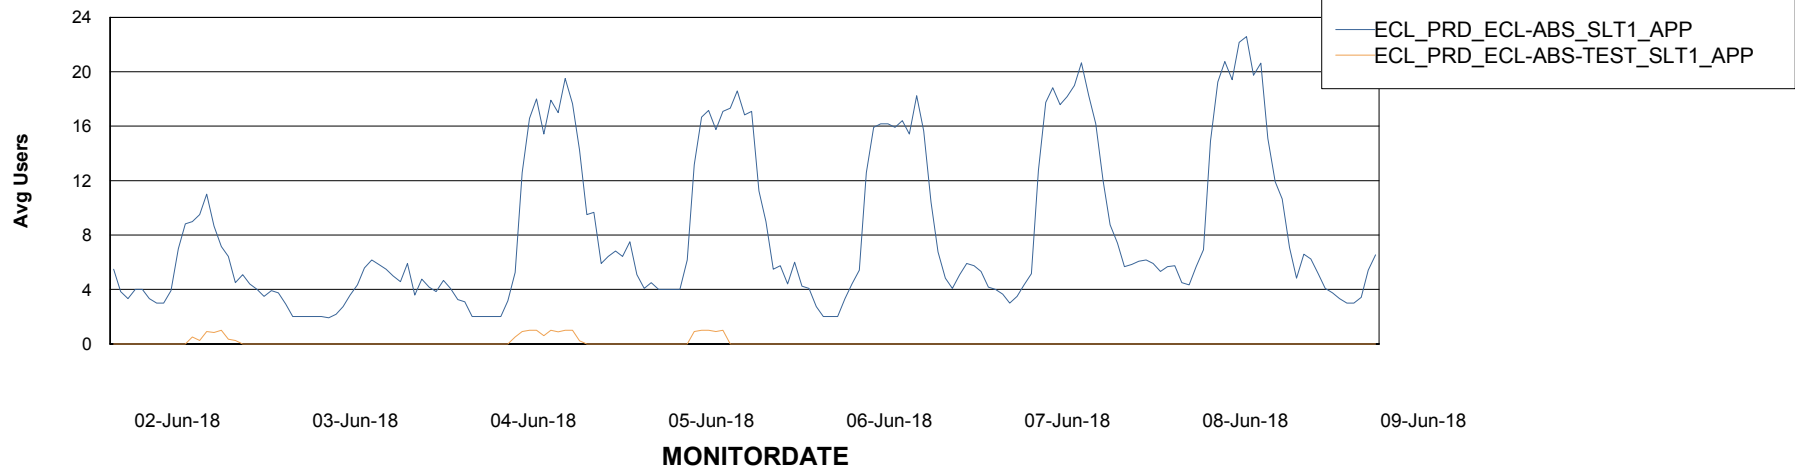

Database Tablespace ECLDB_Production

Date	Tablespace Name	Filesize (Gb)	Usedsize (Gb)	Percentage free
09-Jun-18	ABSDATA	22	19	14
	INDX	8	0	100
08-Jun-18	ABSDATA	22	19	14
	INDX	8	0	100
07-Jun-18	ABSDATA	22	19	14
	INDX	8	0	100
06-Jun-18	ABSDATA	22	19	14
	INDX	8	0	100
05-Jun-18	ABSDATA	22	19	14
	INDX	8	0	100
04-Jun-18	ABSDATA	22	19	14
	INDX	8	0	100
03-Jun-18	ABSDATA	22	19	14
	INDX	8	0	100

Weekly SLA Customer Report

Customer ECL Production
Database ID 77

ABSolute Application Server Services

Avg memory used per ABS Server Service

Avg users per day per ABS server

Weekly SLA Customer Report

Customer ECL Production
Database ID 77