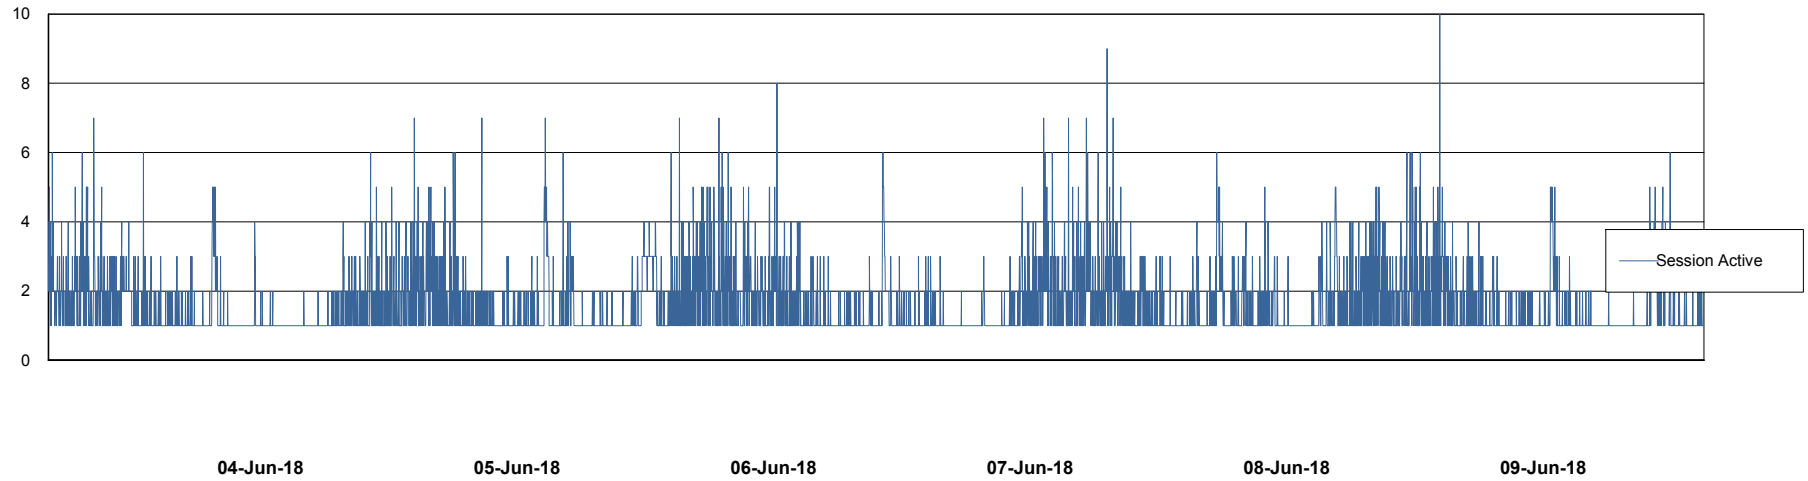

Weekly SLA Customer Report

Customer ECL Production
Database ID 77

Harddisk Usage ECL_PRD_ECL-ABS-WEB

	Free disk space on c: (%)	Total disk space on c: (Gb)
09-Jun-18	84	127
08-Jun-18	84	127
07-Jun-18	83	127
06-Jun-18	83	127
05-Jun-18	83	127
04-Jun-18	83	127
03-Jun-18	83	127

Weekly SLA Customer Report

Customer ECL Production
Database ID 77

Database Performance ECLDB_Production

Weekly SLA Customer Report

Customer ECL Production
 Database ID 77

DATABASE SIZE ECLDB_Production

Database growth over last month