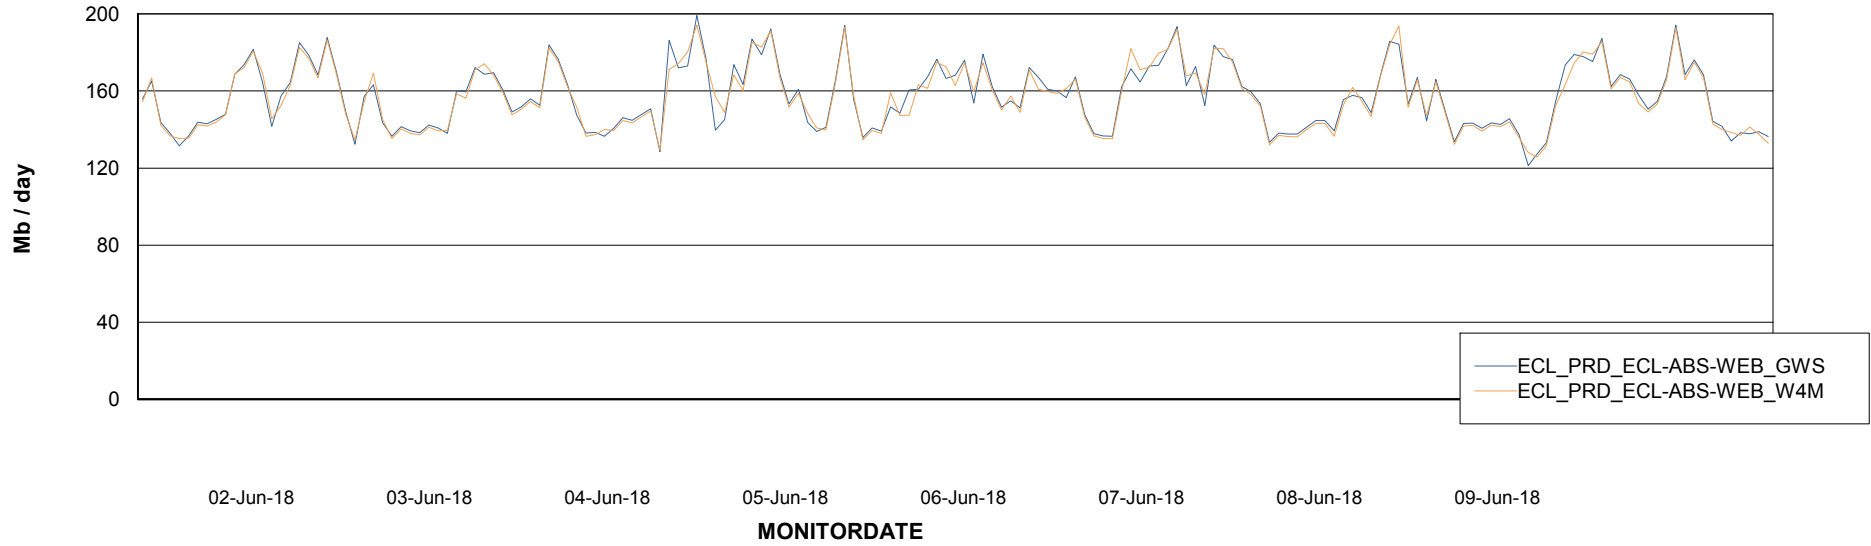

ABSSolute Application ReportServer Services

Avg memory used per ReportServer Service

Weekly SLA Customer Report

Customer ECL Production
Database ID 77

ABSolute Web Component Services

Avg memory used per ABS Web component