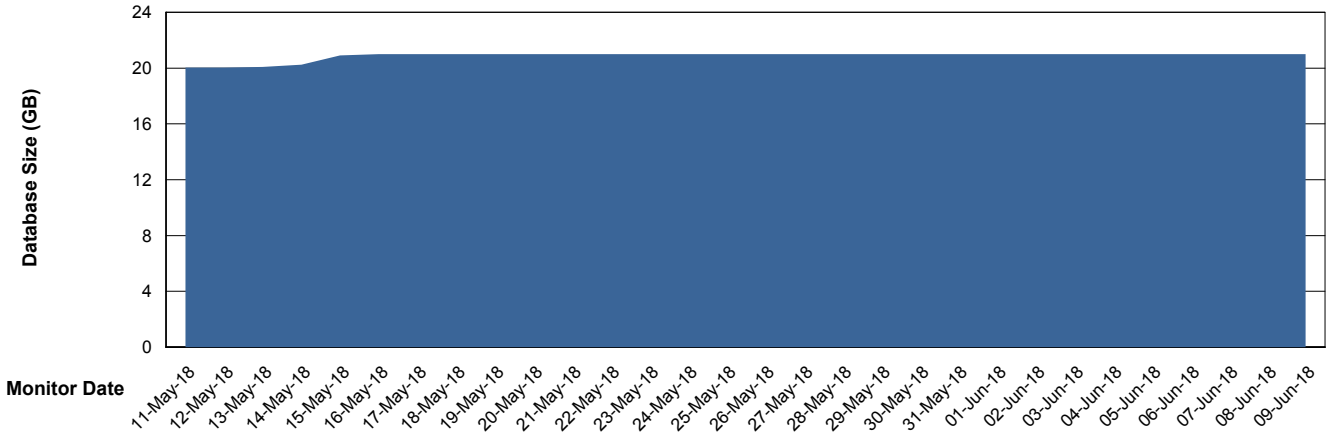

Weekly SLA Customer Report

Customer ECL Production
Database ID 77

Harddisk Usage ECL_PRD_ECL-ABS-WEB

	Free disk space on c: (%)	Total disk space on c: (Gb)
09-Jun-18	84	127
08-Jun-18	84	127
07-Jun-18	83	127
06-Jun-18	83	127
05-Jun-18	83	127
04-Jun-18	83	127
03-Jun-18	83	127

Weekly SLA Customer Report

Customer ECL Production
Database ID 77

Database Performance ECLDB_Production

Weekly SLA Customer Report

Customer ECL Production
 Database ID 77

DATABASE SIZE ECLDB_Production

Database growth over last month

Database Tablespace ECLDB_Production

Date	Tablespace Name	Filesize (Gb)	Usedsize (Gb)	Percentage free
09-Jun-18	ABSDATA	22	19	14
	INDX	8	0	100
08-Jun-18	ABSDATA	22	19	14
	INDX	8	0	100
07-Jun-18	ABSDATA	22	19	14
	INDX	8	0	100
06-Jun-18	ABSDATA	22	19	14
	INDX	8	0	100
05-Jun-18	ABSDATA	22	19	14
	INDX	8	0	100
04-Jun-18	ABSDATA	22	19	14
	INDX	8	0	100
03-Jun-18	ABSDATA	22	19	14
	INDX	8	0	100