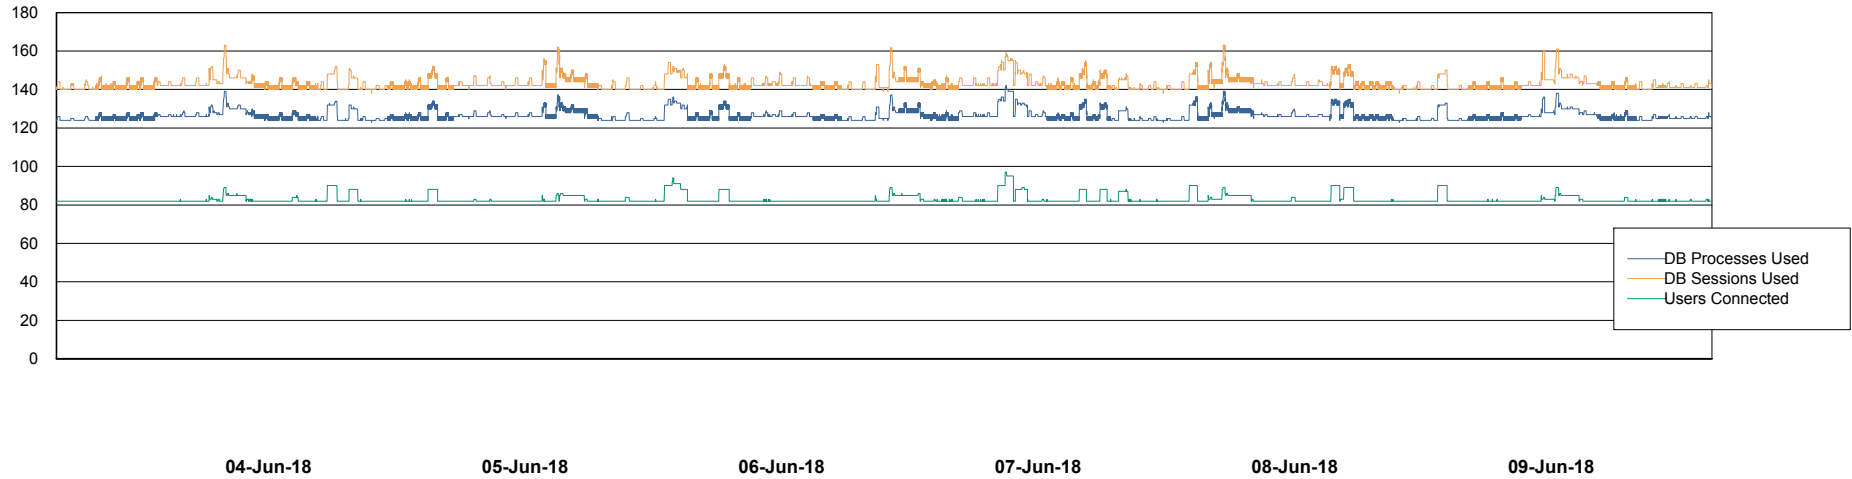

Database Performance DFDDB_Production