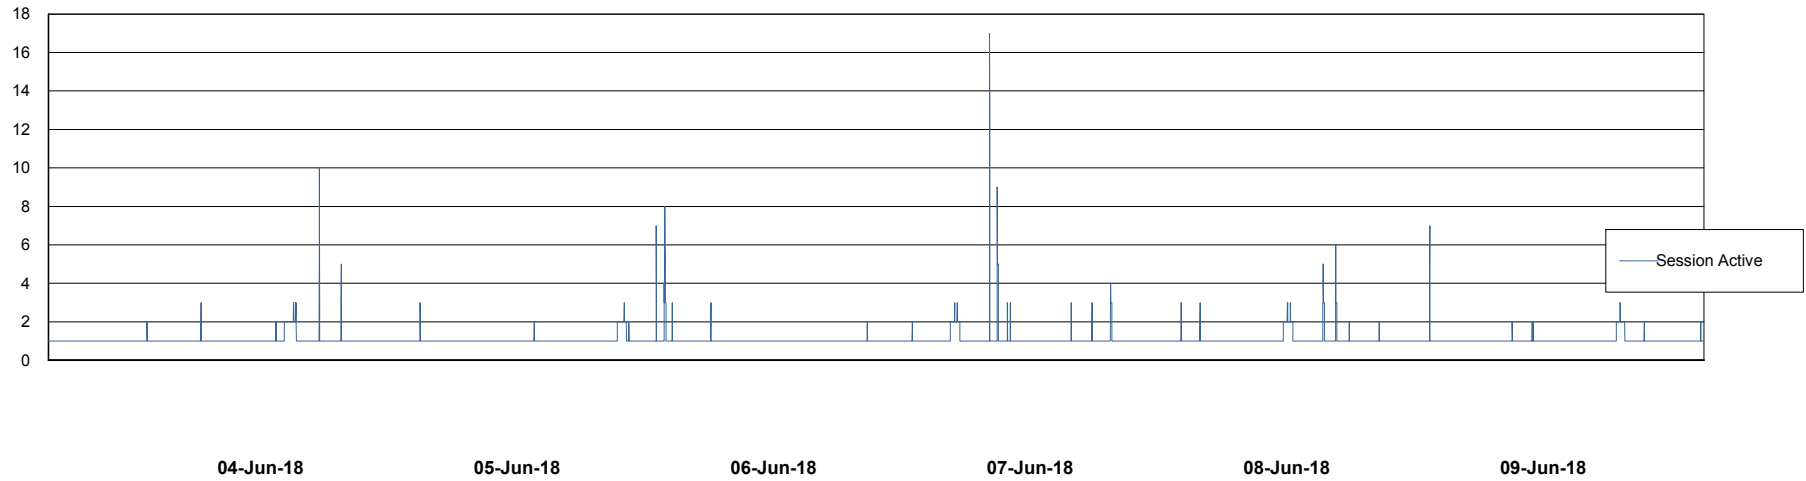

Weekly SLA Customer Report

Customer DFD Production
Database ID 39

Database Performance DFDDB_Production

Weekly SLA Customer Report

Customer DFD Production
Database ID 39

Database Performance DFDDDB_Standby

Weekly SLA Customer Report

Customer DFD Production
Database ID 39

Database Performance DFDDDBI_Production

Weekly SLA Customer Report

Customer DFD Production
Database ID 39

DATABASE SIZE DFDDDB_Production

Database growth over last month