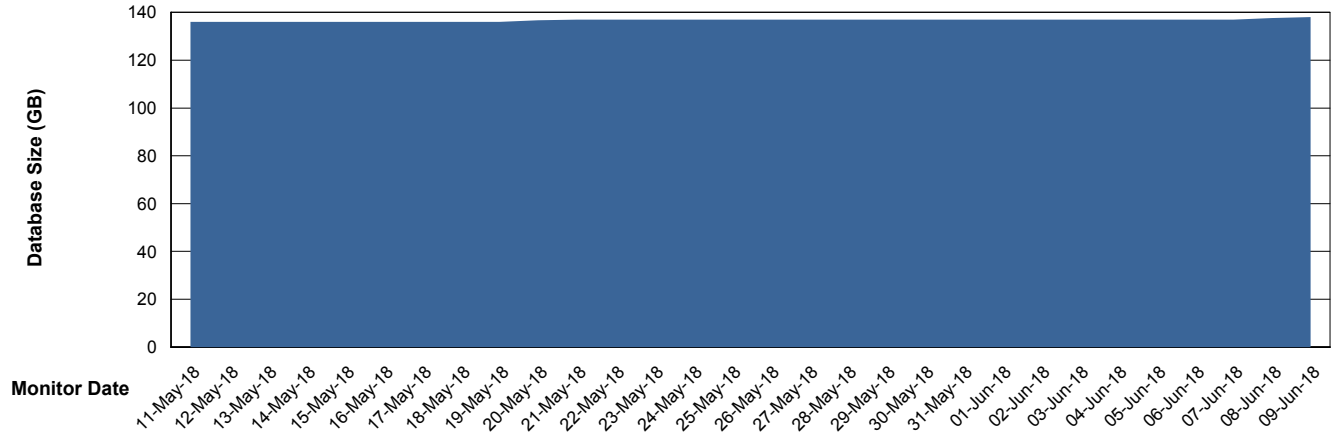

Weekly SLA Customer Report

Customer DFD Production
Database ID 39

Database Performance DFDDB_Production

Weekly SLA Customer Report

Customer DFD Production
Database ID 39

Database Performance DFDDDB_Standby

Weekly SLA Customer Report

Customer DFD Production
Database ID 39

Database Performance DFDDDBI_Production

Weekly SLA Customer Report

Customer DFD Production
Database ID 39

DATABASE SIZE DFDDDB_Production

Database growth over last month

DATABASE SIZE DFDDDBI_Production

Database growth over last month

Weekly SLA Customer Report

Customer DFD Production
Database ID 39

Database Tablespace DFDDDB_Production

Date	Tablespace Name	Filesize (Gb)	Usedsize (Gb)	Percentage free
09-Jun-18	ABSDATA	50	43	14
	INDX	109	92	16
08-Jun-18	ABSDATA	50	43	14
	INDX	109	92	16
07-Jun-18	ABSDATA	50	43	14
	INDX	109	92	16
06-Jun-18	ABSDATA	50	43	14
	INDX	109	92	16
05-Jun-18	ABSDATA	50	43	14
	INDX	109	92	16
04-Jun-18	ABSDATA	50	43	14
	INDX	109	92	16
03-Jun-18	ABSDATA	50	43	14
	INDX	109	92	16