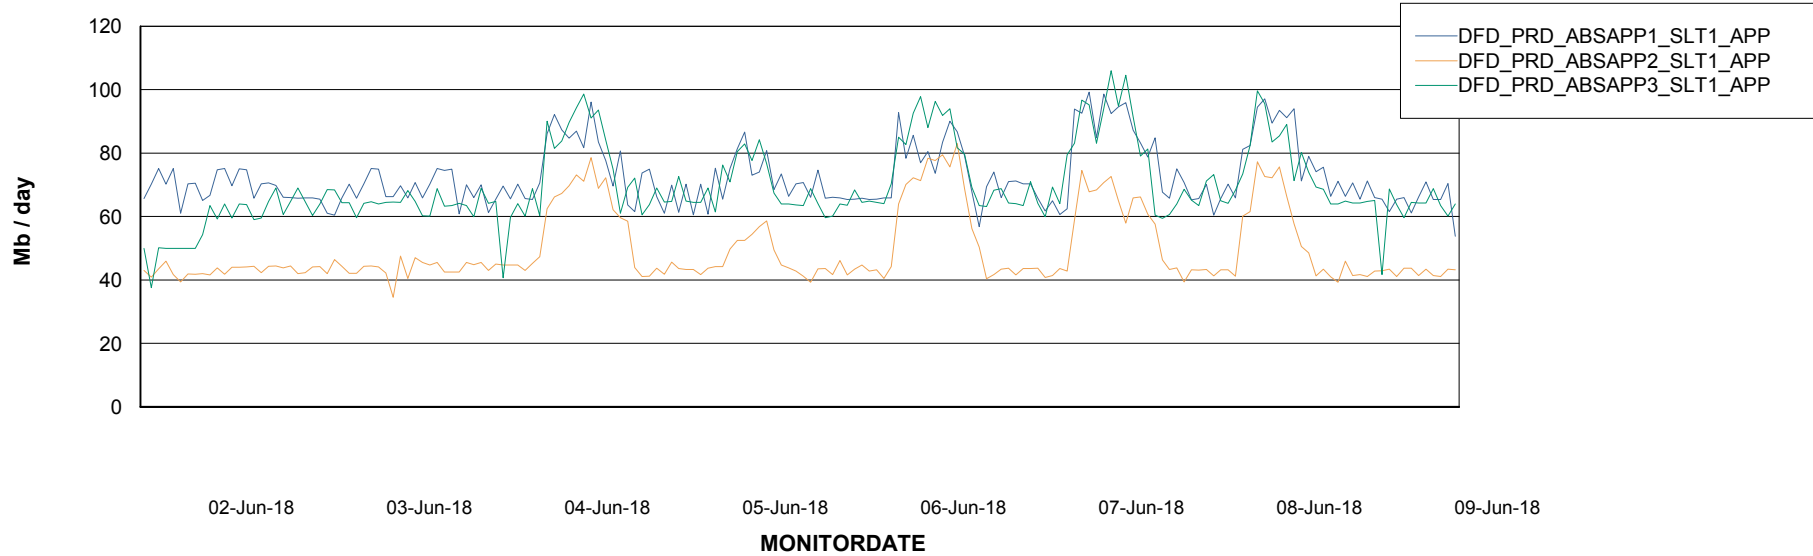

Standby Database Health DFD Production

Recovery lag for last 7 days

Weekly SLA Customer Report

Customer DFD Production
Database ID 39

ABSSolute Application Server Services

Avg memory used per ABS Server Service