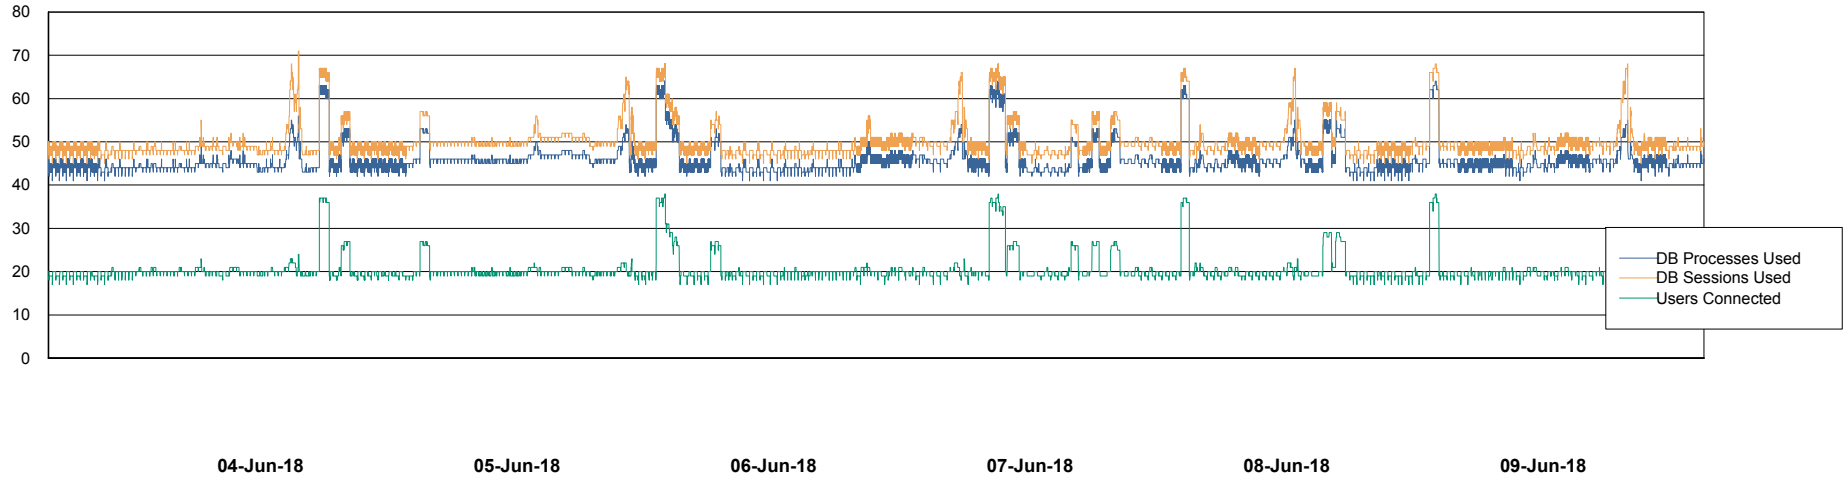

Database Performance DFDDDBI_Production