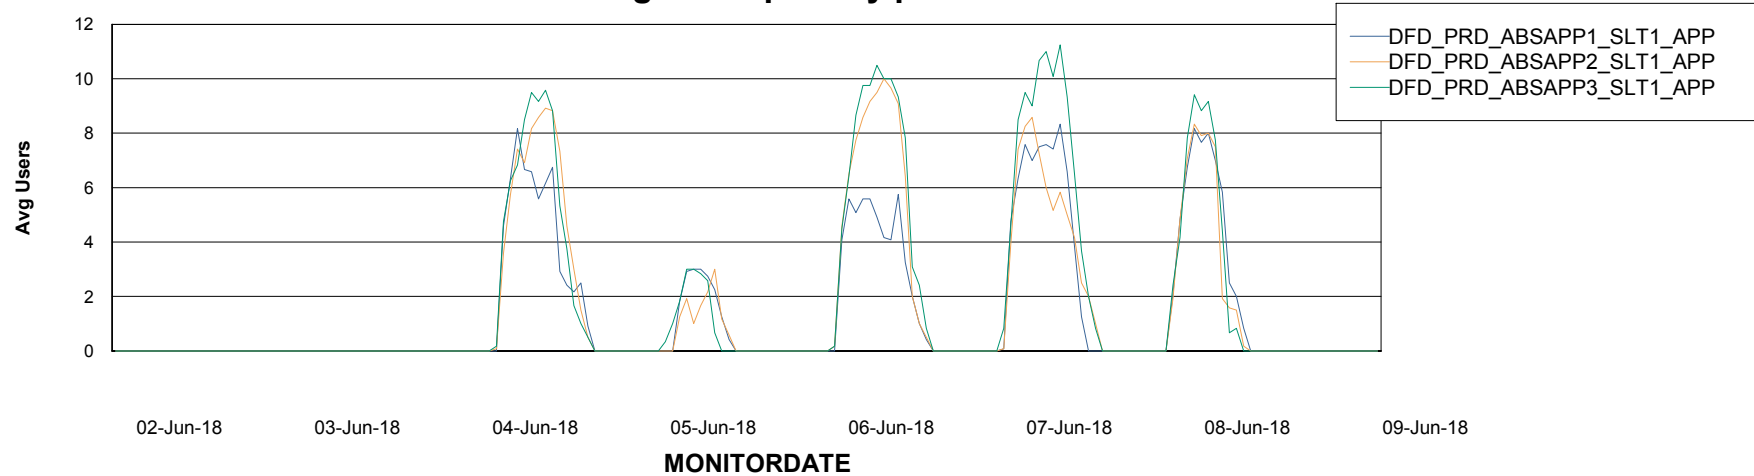

Avg users per day per ABS server