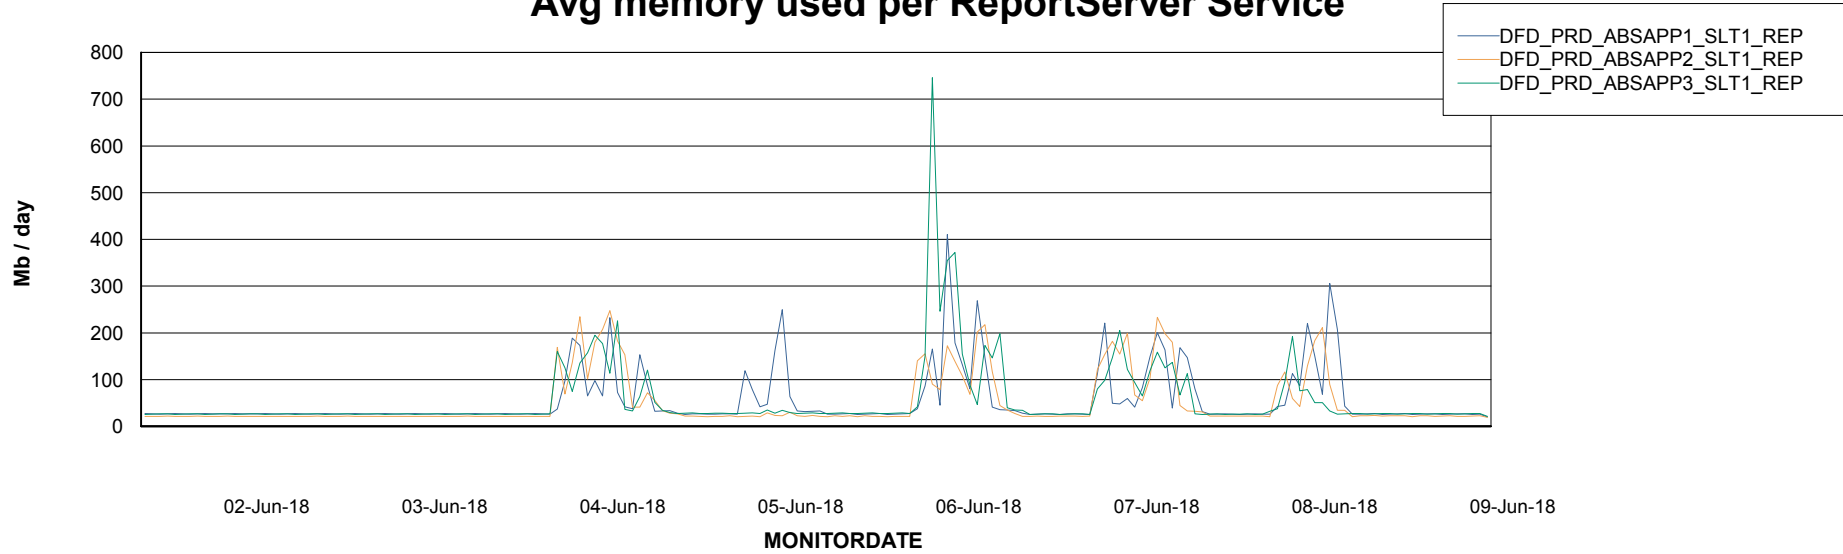

Avg users per day per ABS server

Weekly SLA Customer Report

Customer DFD Production
Database ID 39

ABSSolute Application ReportServer Services

Avg memory used per ReportServer Service

Disaster per ABS component