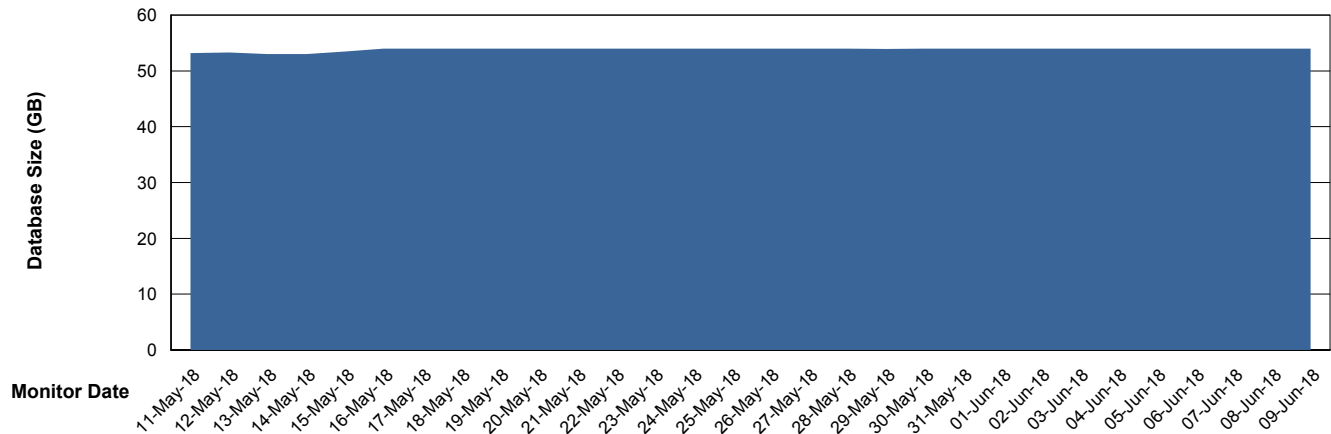

DATABASE SIZE DFDDDBI_Production

Database growth over last month