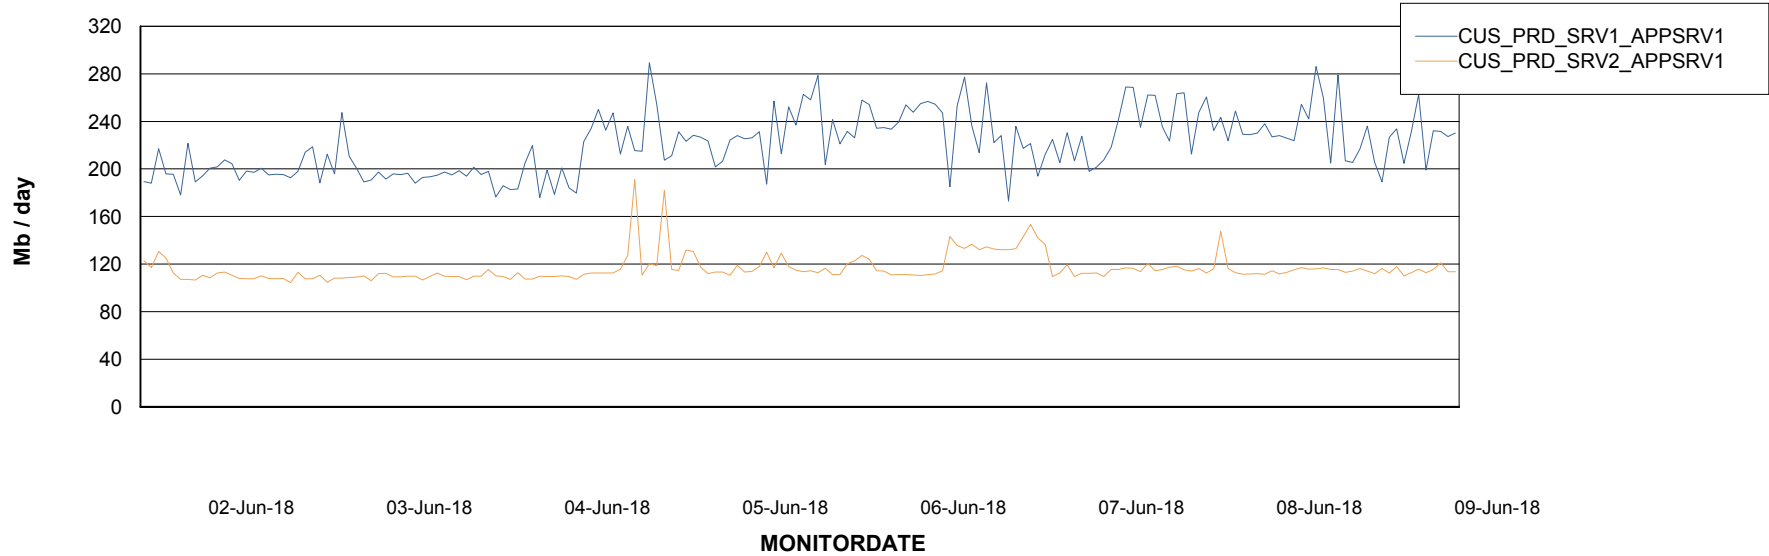

ABSSolute Application Server Services

Avg memory used per ABS Server Service