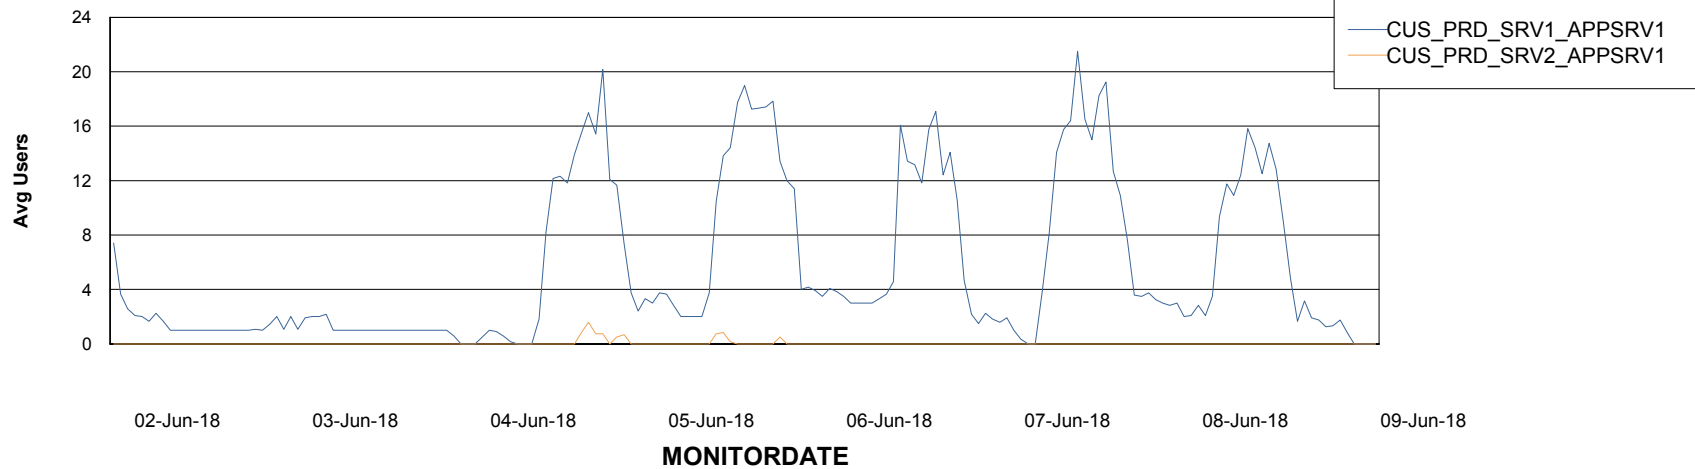

Avg users per day per ABS server