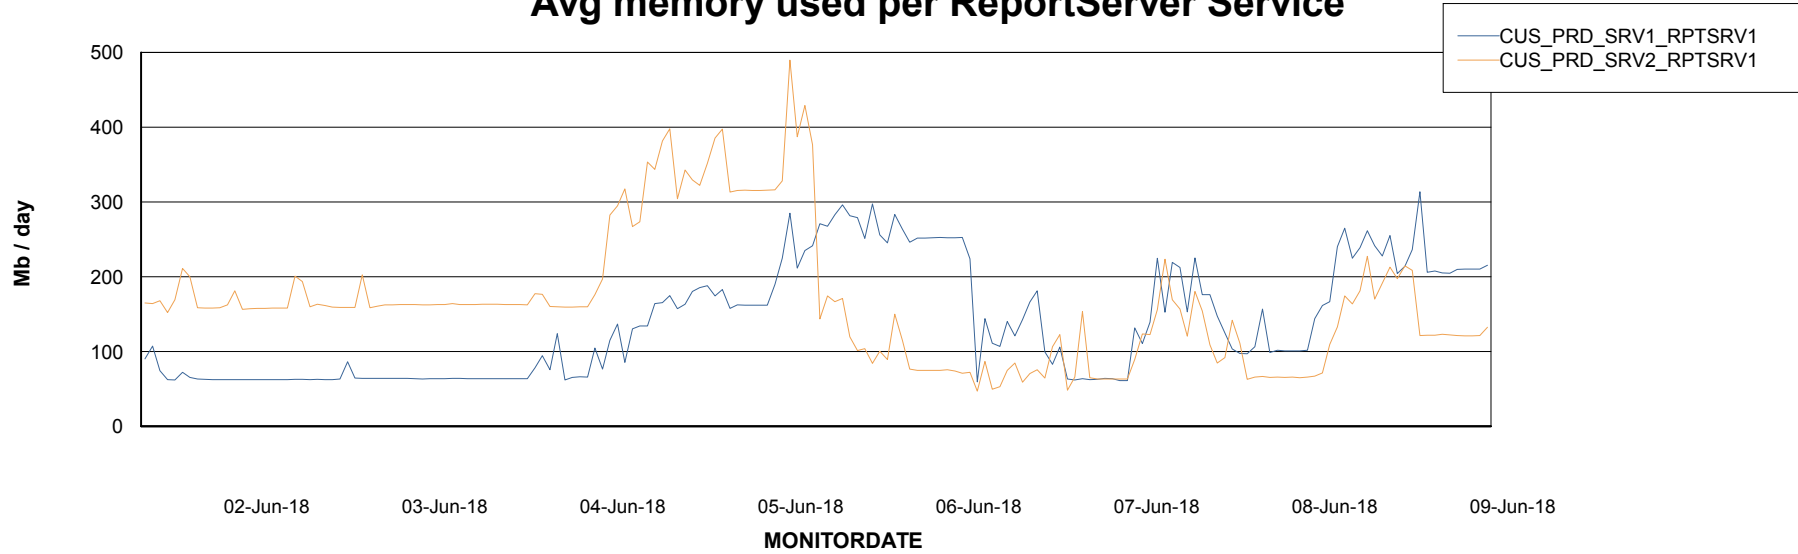

ABSolute Web Component Services

Avg memory used per ReportServer Service