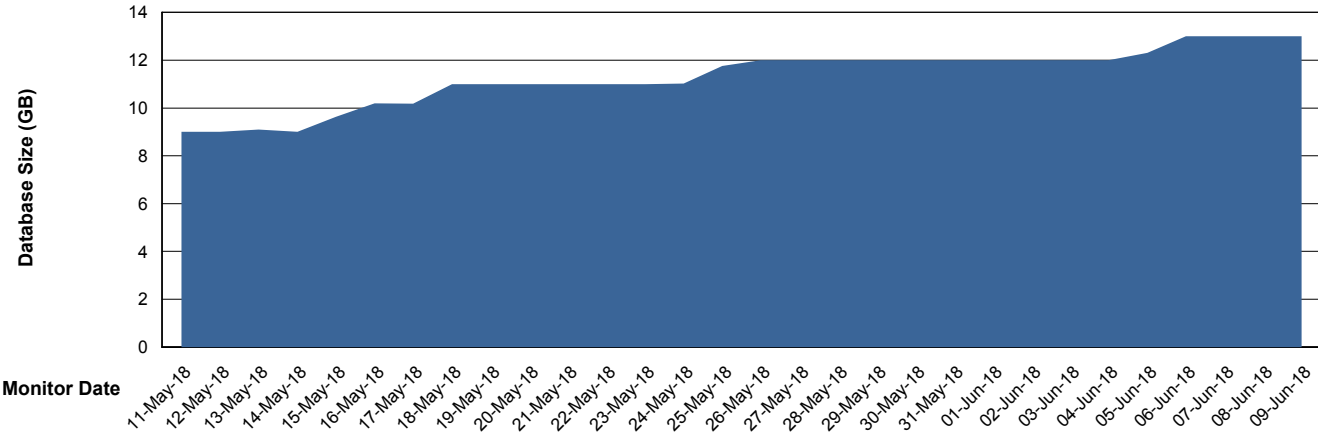

# Weekly SLA Customer Report

Customer CUS Production  
 Database ID 84

DATABASE SIZE CUS\_ProdDB\_Primary

Database growth over last month

Database Tablespace CUS\_ProdDB\_Primary

Date	Tablespace Name	Filesize (Gb)	Usedsize (Gb)	Percentage free
09-Jun-18	ABSDATA	8	5	38
	INDX	8	0	100
08-Jun-18	ABSDATA	8	5	38
	INDX	8	0	100
07-Jun-18	ABSDATA	8	6	25
	INDX	8	0	100
06-Jun-18	ABSDATA	8	5	38
	INDX	8	0	100
05-Jun-18	ABSDATA	8	5	38
	INDX	8	0	100
04-Jun-18	ABSDATA	8	5	38
	INDX	8	0	100
03-Jun-18	ABSDATA	8	5	38
	INDX	8	0	100