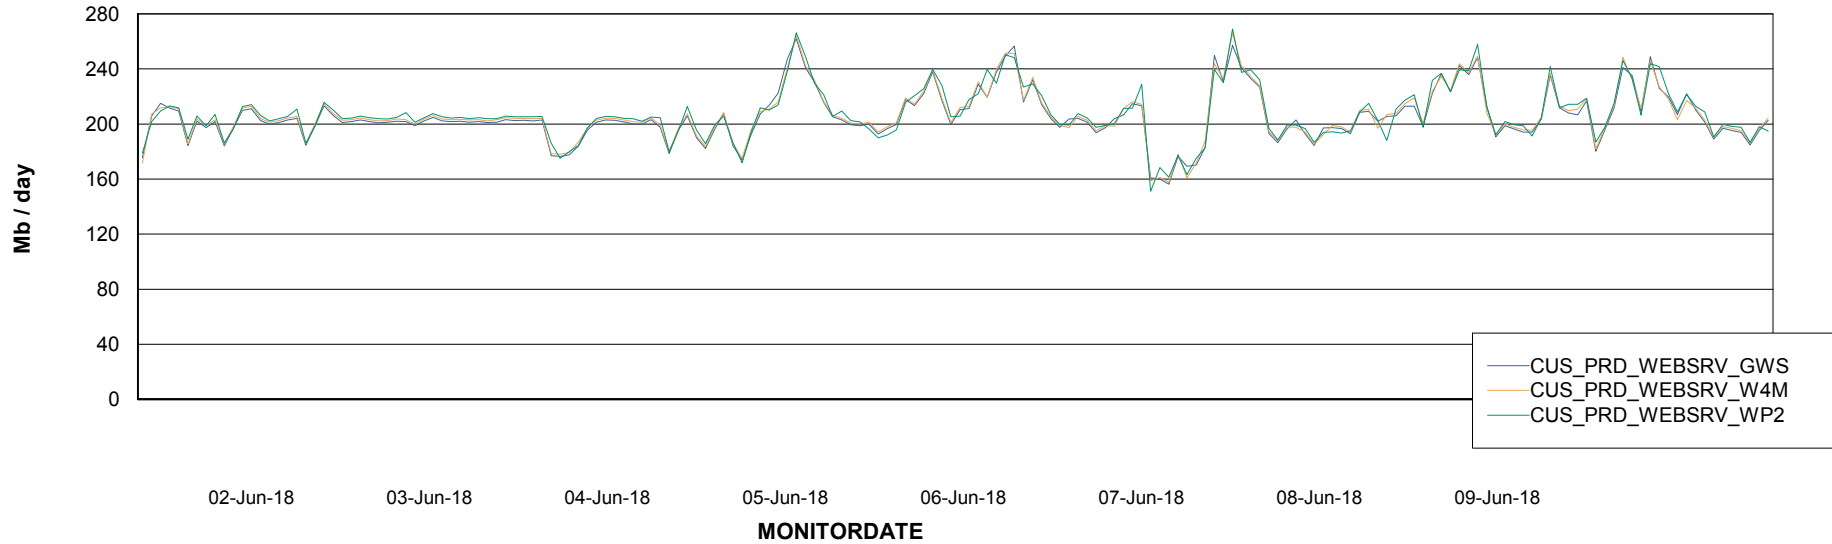

ABSSolute Web Component Services

Avg memory used per ABS Web component