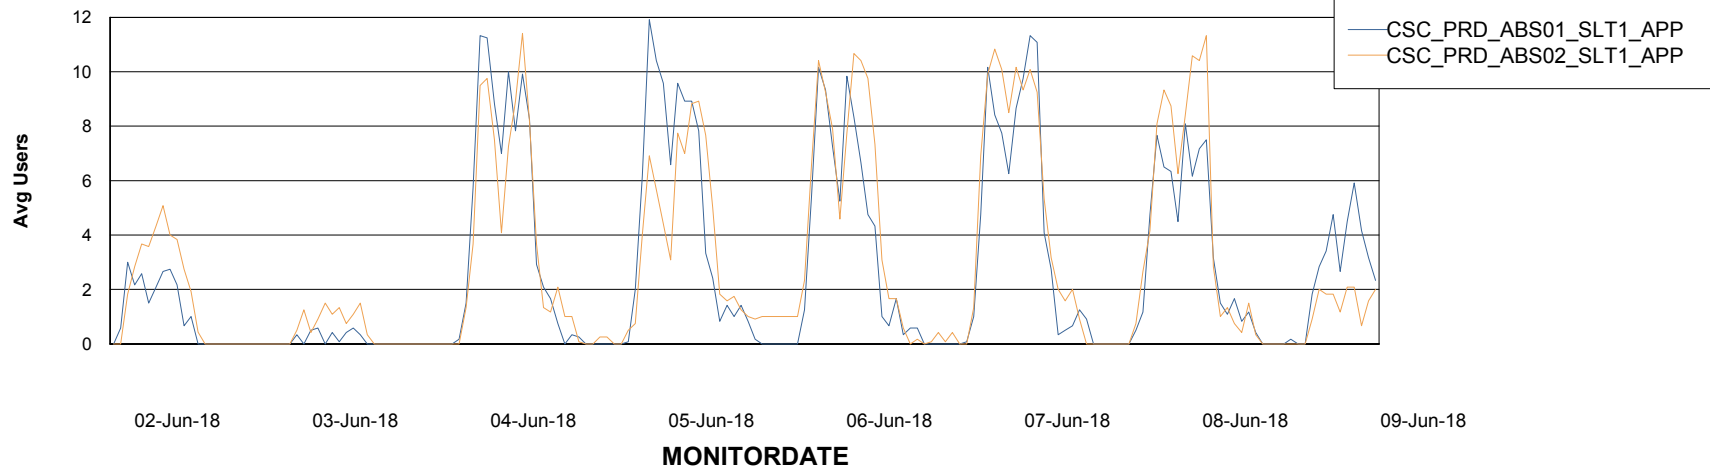

Avg users per day per ABS server