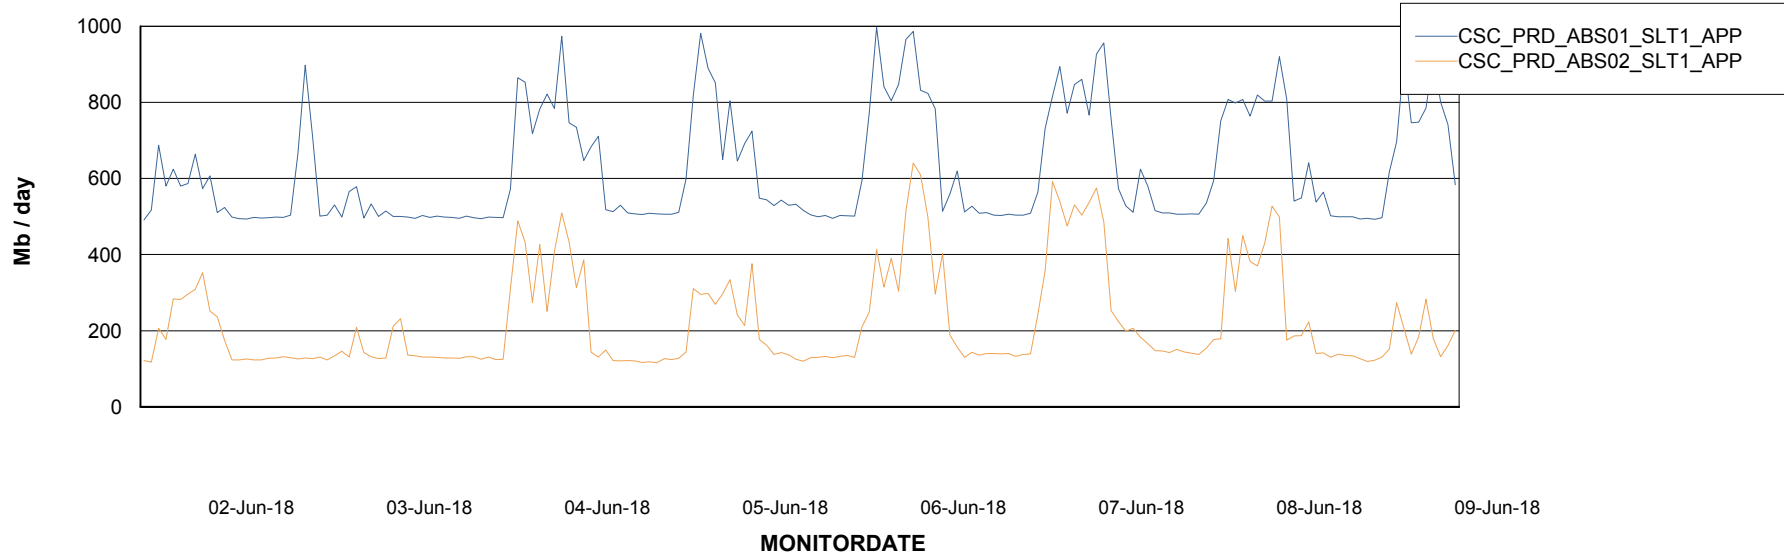

ABSSolute Application Server Services

Avg memory used per ABS Server Service