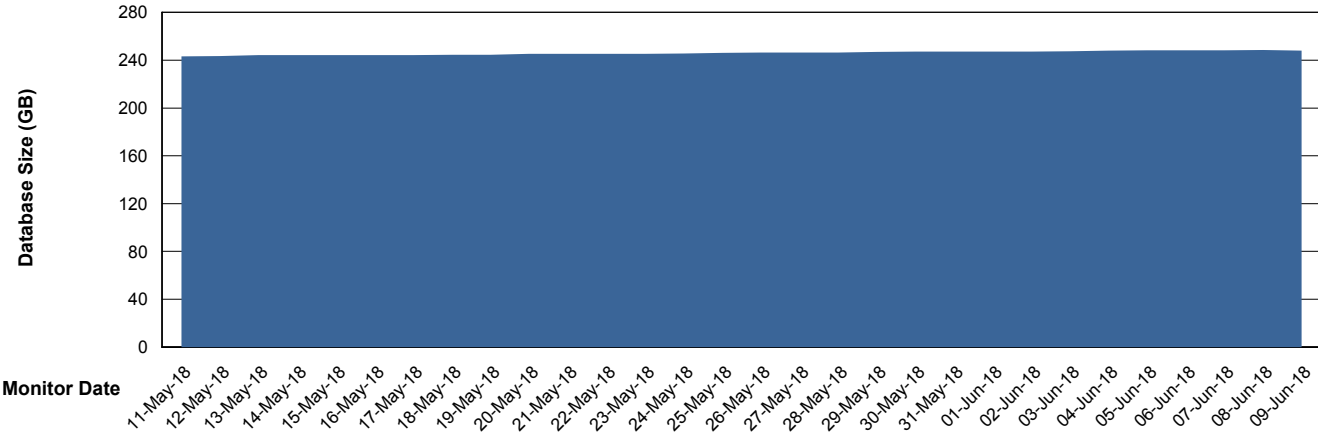

DATABASE SIZE CSCDB_Primary

Database growth over last month

Database Tablespace CSCDB_Primary

Date	Tablespace Name	Filesize (Gb)	Usedsize (Gb)	Percentage free
09-Jun-18	ABSDATA	127	91	28
	INDX	176	155	12
08-Jun-18	ABSDATA	127	91	28
	INDX	176	155	12
07-Jun-18	ABSDATA	127	91	28
	INDX	176	155	12
06-Jun-18	ABSDATA	127	91	28
	INDX	176	155	12
05-Jun-18	ABSDATA	127	91	28
	INDX	176	155	12
04-Jun-18	ABSDATA	127	91	28
	INDX	176	155	12
03-Jun-18	ABSDATA	127	91	28
	INDX	176	155	12