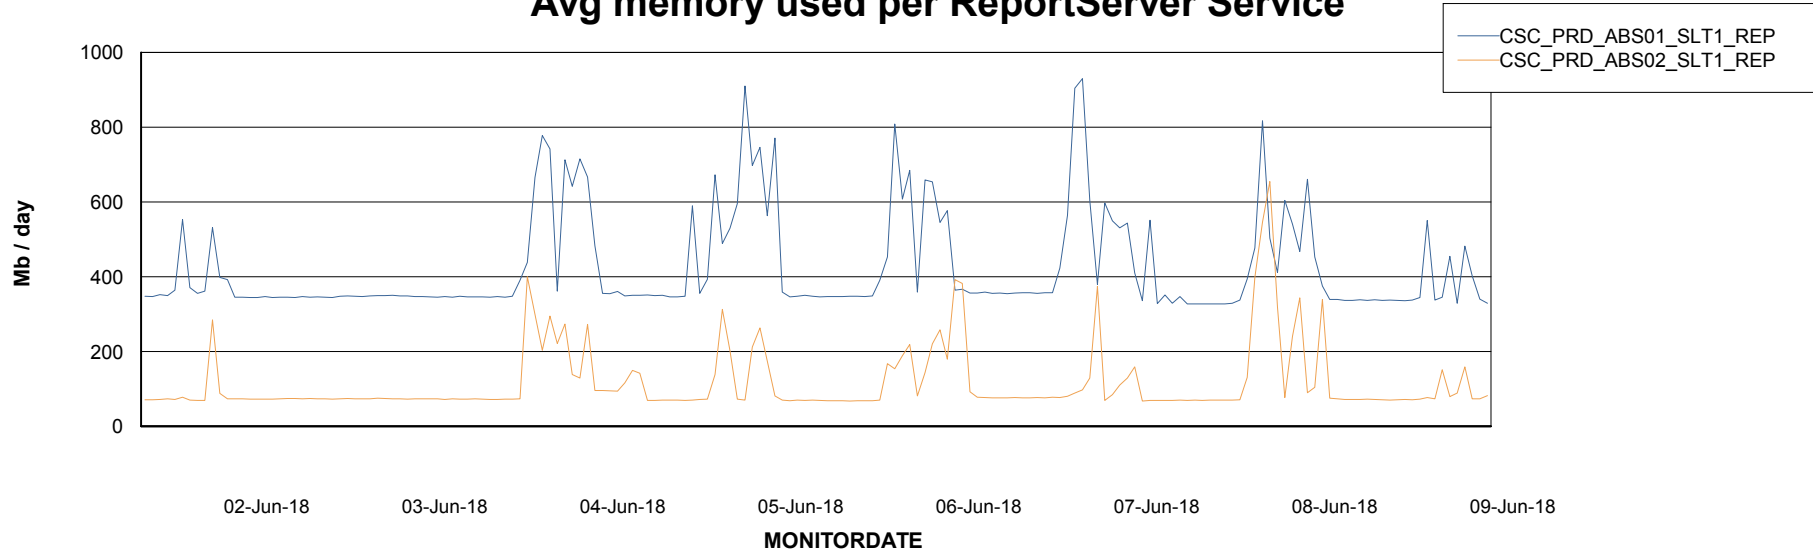

ABSSolute Application ReportServer Services

Avg memory used per ReportServer Service