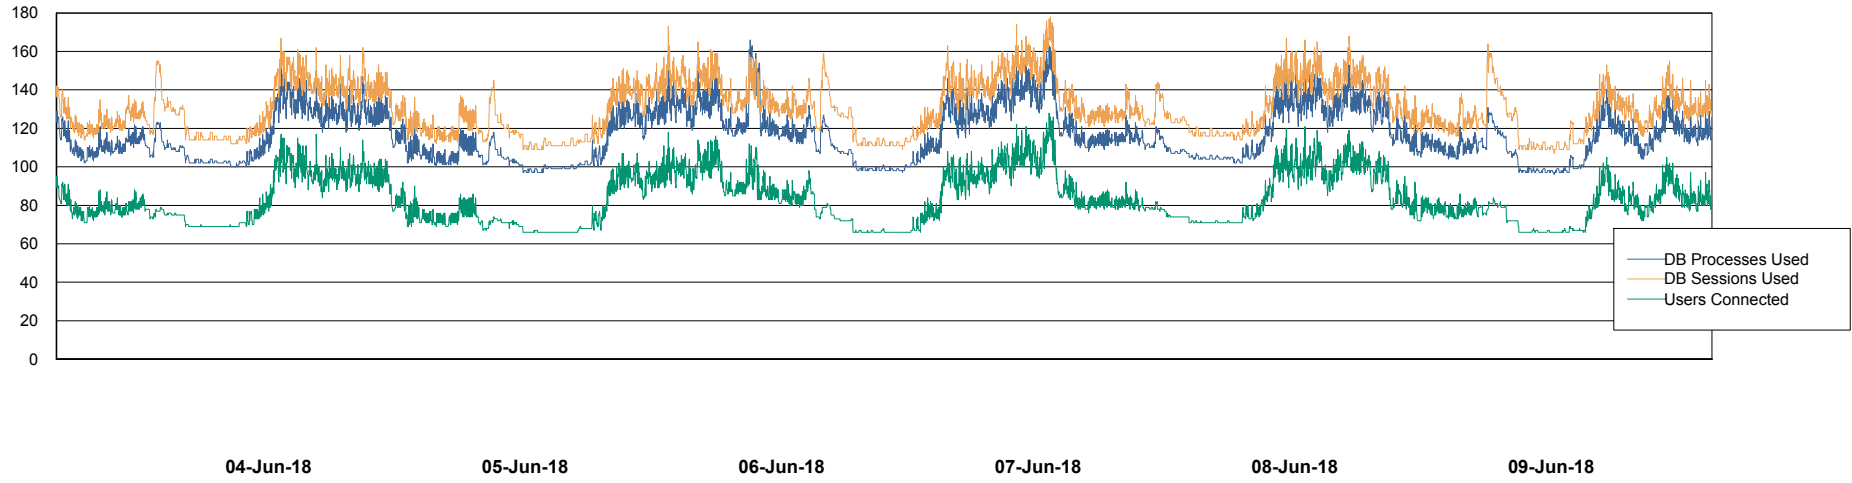

Database Performance CSCDB_Primary