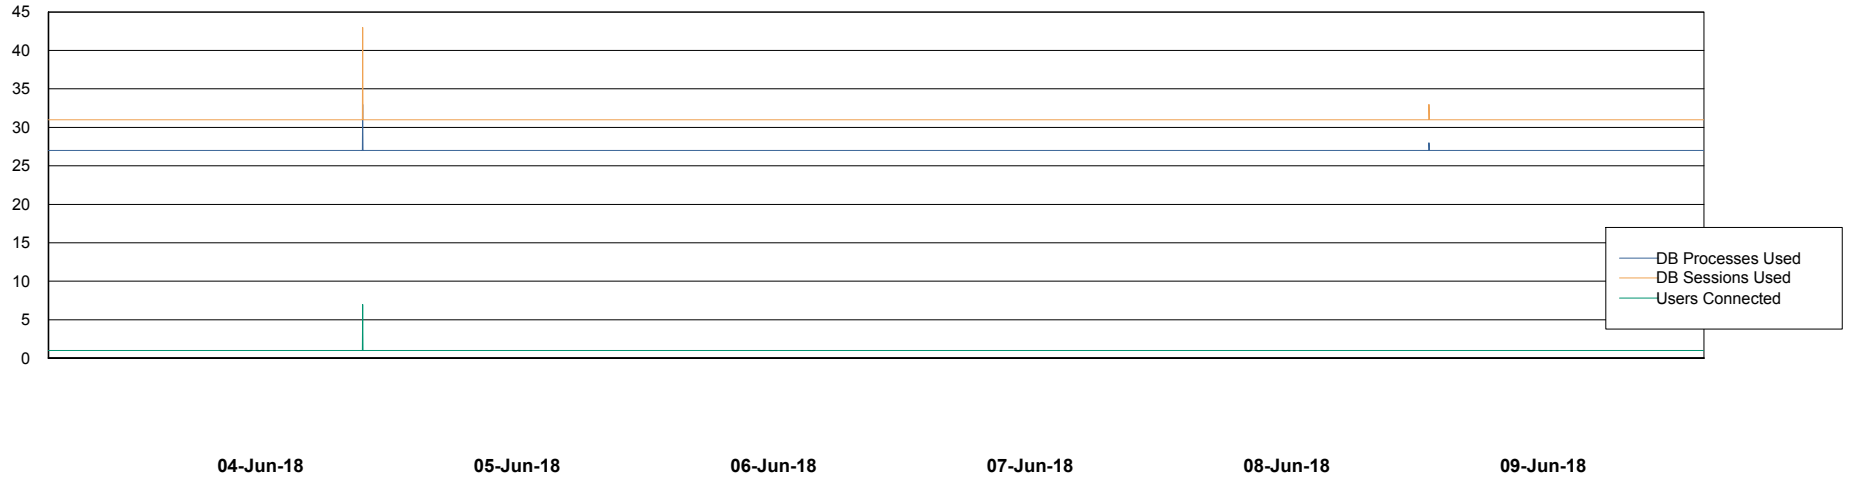

Weekly SLA Customer Report

Customer CIW Production
Database ID 45

Database Performance CIWDB_Production

Weekly SLA Customer Report

Customer CIW Production
Database ID 45

Database Performance CIWDB_Standby

Weekly SLA Customer Report

Customer CIW Production
 Database ID 45

DATABASE SIZE CIWDB_Production

Database growth over last month

Database Tablespace CIWDB_Production

Date	Tablespace Name	Filesize (Gb)	Usedsize (Gb)	Percentage free
09-Jun-18	ABSDATA	36	28	22
	INDX	5	3	40
08-Jun-18	ABSDATA	36	28	22
	INDX	5	3	40
07-Jun-18	ABSDATA	36	28	22
	INDX	5	3	40
06-Jun-18	ABSDATA	36	28	22
	INDX	5	3	40
05-Jun-18	ABSDATA	36	28	22
	INDX	5	3	40
04-Jun-18	ABSDATA	36	28	22
	INDX	5	3	40
03-Jun-18	ABSDATA	32	28	13
	INDX	5	3	40