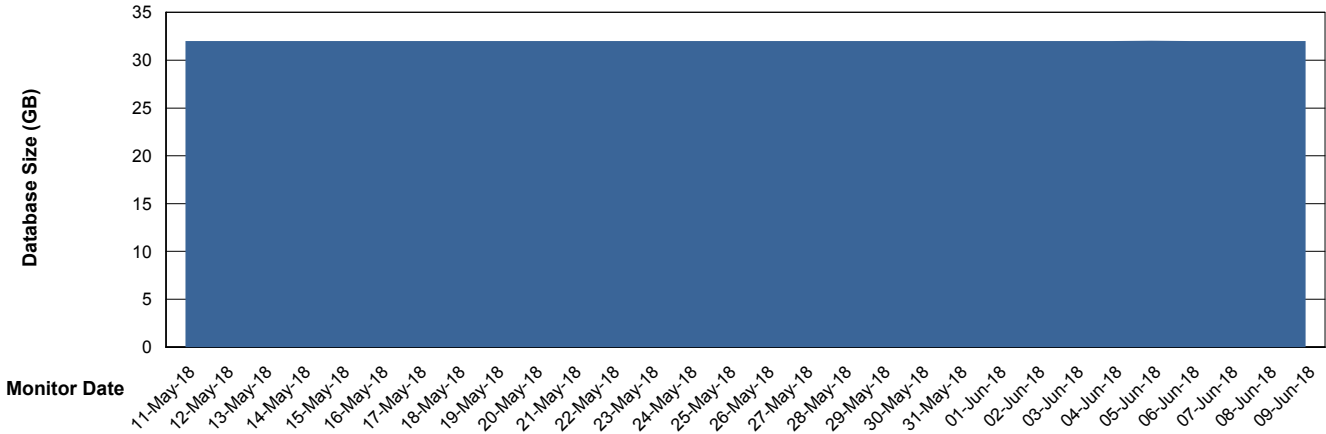

Weekly SLA Customer Report

Customer CIW Production
Database ID 45

Database Performance CIWDB_Production

Weekly SLA Customer Report

Customer CIW Production
Database ID 45

Database Performance CIWDB_Standby

Weekly SLA Customer Report

Customer CIW Production
 Database ID 45

DATABASE SIZE CIWDB_Production

Database growth over last month

Database Tablespace CIWDB_Production

Date	Tablespace Name	Filesize (Gb)	Usedsize (Gb)	Percentage free
09-Jun-18	ABSDATA	36	28	22
	INDX	5	3	40
08-Jun-18	ABSDATA	36	28	22
	INDX	5	3	40
07-Jun-18	ABSDATA	36	28	22
	INDX	5	3	40
06-Jun-18	ABSDATA	36	28	22
	INDX	5	3	40
05-Jun-18	ABSDATA	36	28	22
	INDX	5	3	40
04-Jun-18	ABSDATA	36	28	22
	INDX	5	3	40
03-Jun-18	ABSDATA	32	28	13
	INDX	5	3	40