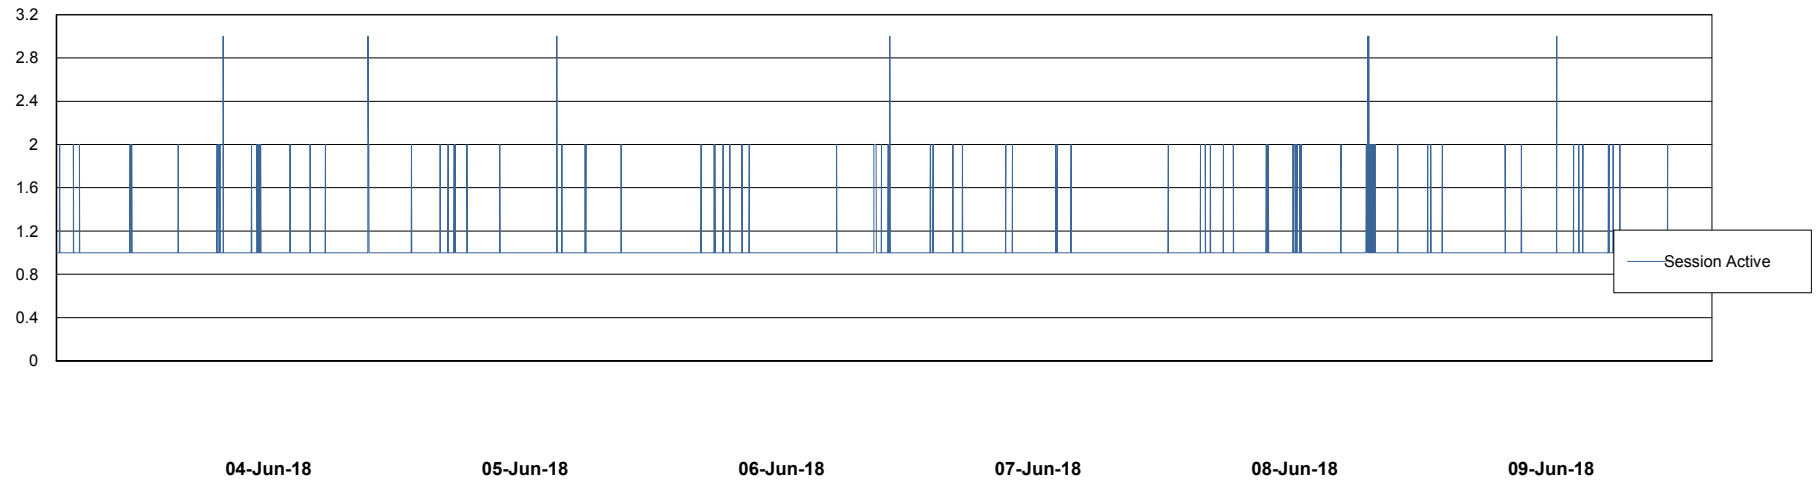

Database Performance CIWDB_Production