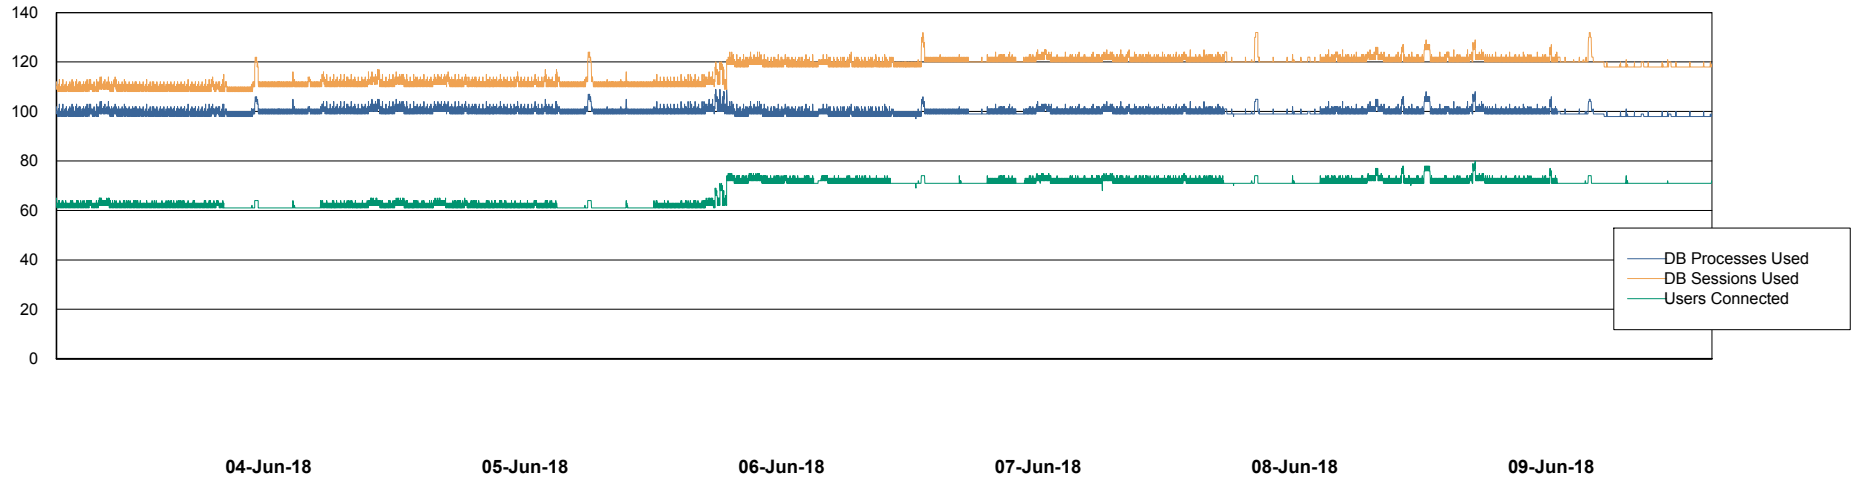

Harddisk Usage CIW_PRD_ORACLE2

	Free disk space on c: (%)	Total disk space on c: (Gb)	Free disk space on d: (%)	Total disk space on d: (Gb)	Free disk space on e: (%)	Total disk space on e: (Gb)
09-Jun-18	96	701	52	700	100	830
08-Jun-18	96	701	52	700	100	830
07-Jun-18	96	701	52	700	100	830
06-Jun-18	96	701	52	700	100	830
05-Jun-18	96	701	52	700	100	830
04-Jun-18	96	701	53	700	100	830
03-Jun-18	96	701	53	700	100	830

Weekly SLA Customer Report

Customer CIW Production
Database ID 45

Database Performance CIWDB_Production

Weekly SLA Customer Report

Customer CIW Production
Database ID 45

Database Performance CIWDB_Standby

Weekly SLA Customer Report