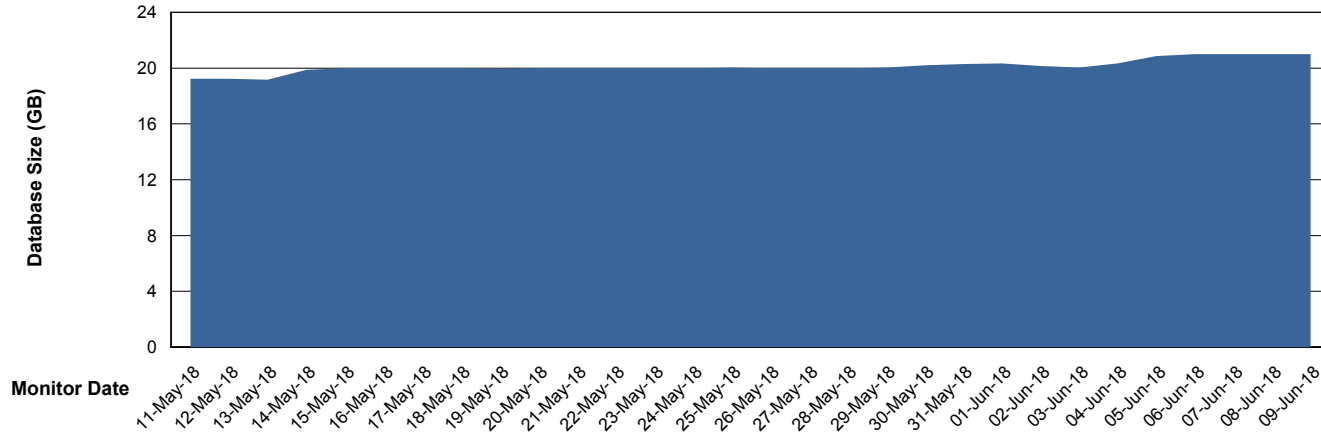

Weekly SLA Customer Report

Customer BGG_Production
Database ID 58

Database Performance BGGDB_BI

Weekly SLA Customer Report

Customer BGG_Production
Database ID 58

Database Performance BGGDB_Production

Weekly SLA Customer Report

Customer BGG_Production
Database ID 58

Database Performance BGGDB_Standby

Weekly SLA Customer Report

Customer BGG_Production
Database ID 58

DATABASE SIZE BGGDB_BI

Database growth over last month

DATABASE SIZE BGGDB_Production

Database growth over last month

Weekly SLA Customer Report

Customer BGG_Production
Database ID 58

Database Tablespace BGGDB_BI

Date	Tablespace Name	Filesize (Gb)	Usedsize (Gb)	Percentage free
09-Jun-18	ABSDATA	12	9	25
	INDX	12	10	17
08-Jun-18	ABSDATA	12	9	25
	INDX	12	10	17
07-Jun-18	ABSDATA	12	9	25
	INDX	12	10	17
06-Jun-18	ABSDATA	12	9	25
	INDX	12	10	17
05-Jun-18	ABSDATA	12	9	25
	INDX	12	10	17
04-Jun-18	ABSDATA	12	9	25
	INDX	12	10	17
03-Jun-18	ABSDATA	12	9	25
	INDX	11	9	18