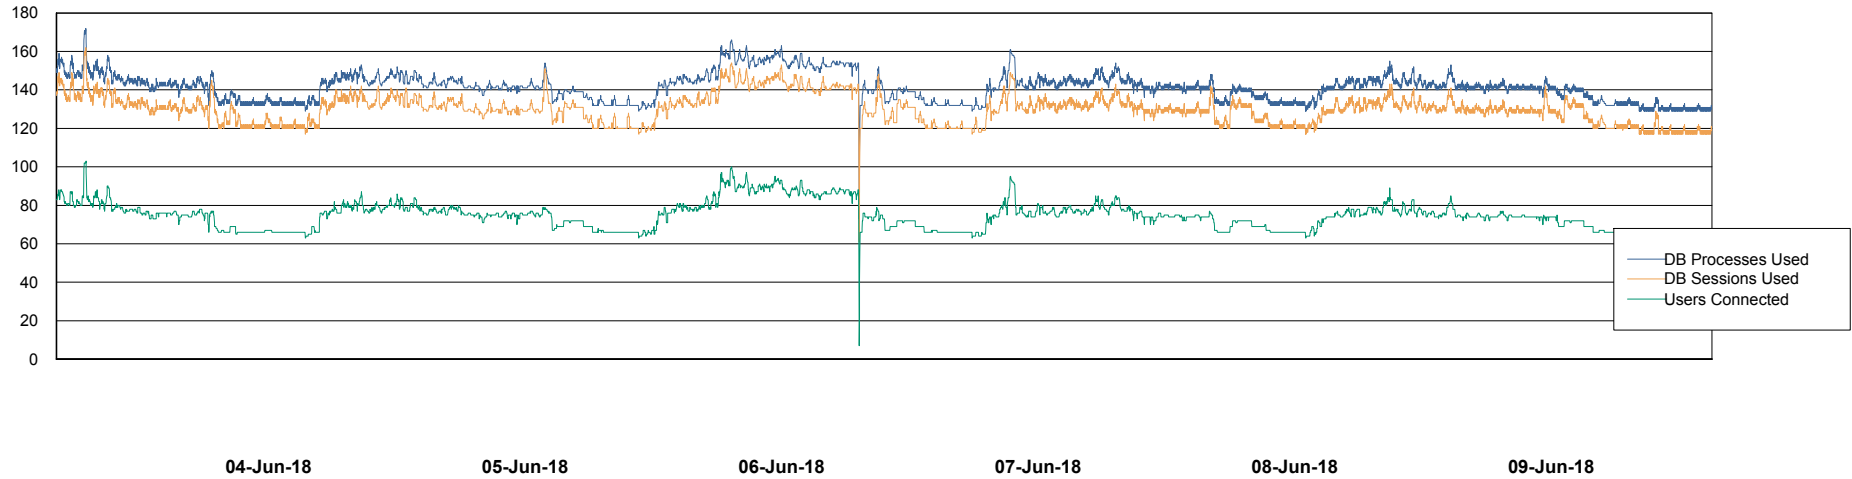

Weekly SLA Customer Report

Customer BGG_Production
Database ID 58

Database Performance BGGDB_BI

Weekly SLA Customer Report

Customer BGG_Production
Database ID 58

Database Performance BGGDB_Production

Weekly SLA Customer Report