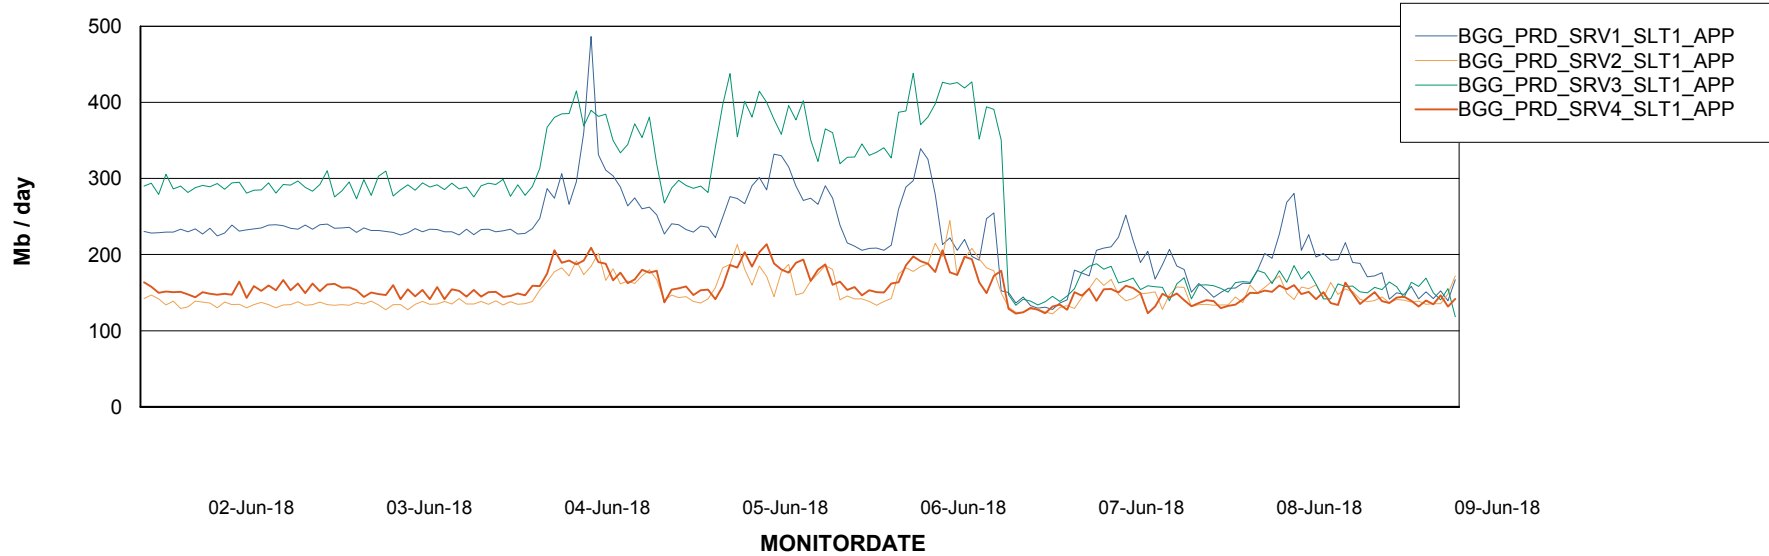

ABSSolute Application Server Services

Avg memory used per ABS Server Service