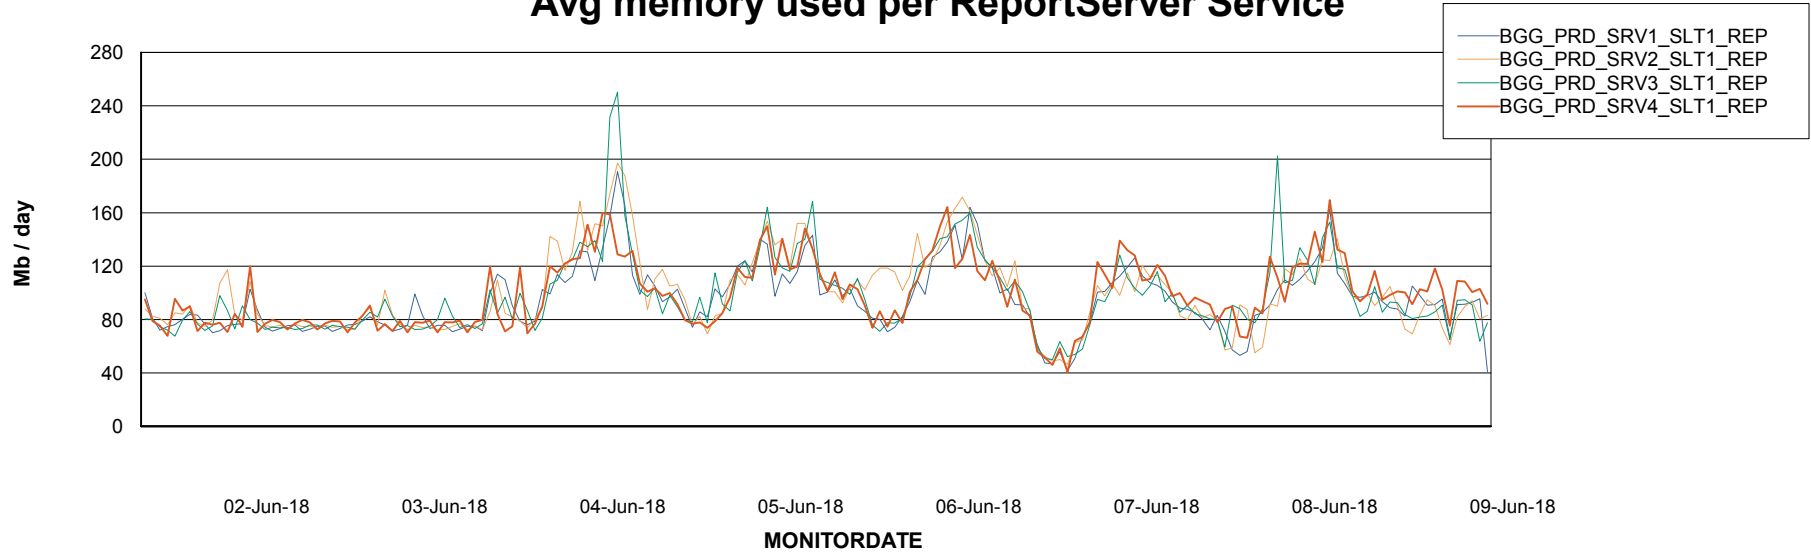

Avg memory used per ABS Server Service

Avg users per day per ABS server

Weekly SLA Customer Report

Customer BGG_Production
Database ID 58

ABSolute Application ReportServer Services

Avg memory used per ReportServer Service