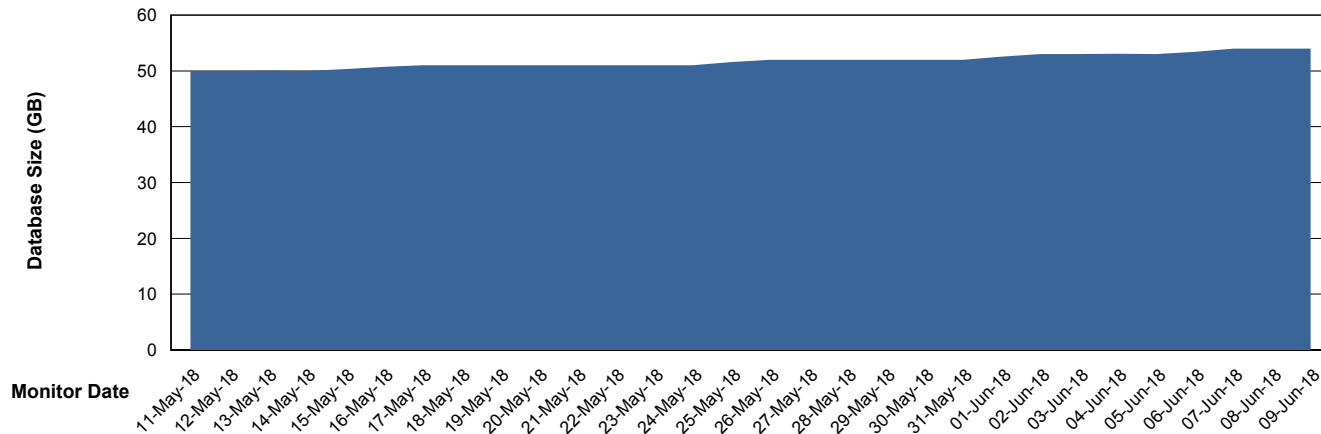

Weekly SLA Customer Report

Customer BGG_Production
Database ID 58

Database Performance BGGDB_BI

Weekly SLA Customer Report

Customer BGG_Production
Database ID 58

Database Performance BGGDB_Production

Weekly SLA Customer Report

Customer BGG_Production
Database ID 58

Database Performance BGGDB_Standby

Weekly SLA Customer Report

Customer BGG_Production
Database ID 58

DATABASE SIZE BGGDB_BI

Database growth over last month

DATABASE SIZE BGGDB_Production

Database growth over last month

Weekly SLA Customer Report

Customer BGG_Production
Database ID 58

Database Tablespace BGGDB_BI

Date	Tablespace Name	Filesize (Gb)	Usedsize (Gb)	Percentage free
09-Jun-18	ABSDATA	12	9	25
	INDX	12	10	17
08-Jun-18	ABSDATA	12	9	25
	INDX	12	10	17
07-Jun-18	ABSDATA	12	9	25
	INDX	12	10	17
06-Jun-18	ABSDATA	12	9	25
	INDX	12	10	17
05-Jun-18	ABSDATA	12	9	25
	INDX	12	10	17
04-Jun-18	ABSDATA	12	9	25
	INDX	12	10	17
03-Jun-18	ABSDATA	12	9	25
	INDX	11	9	18