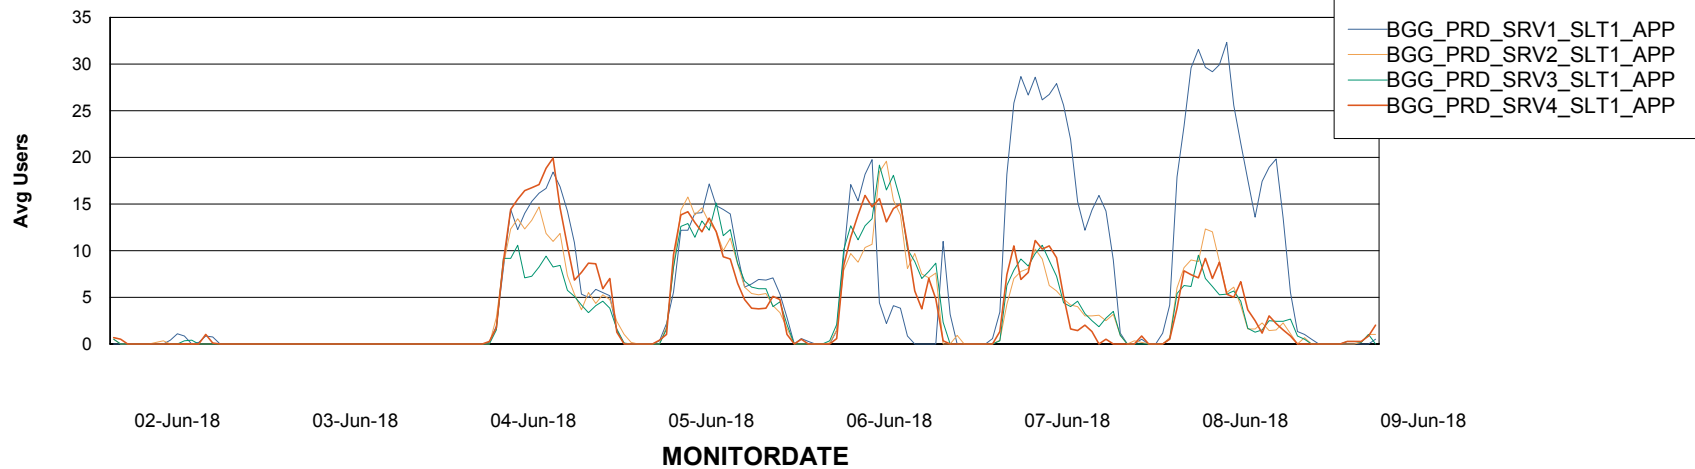

Avg users per day per ABS server